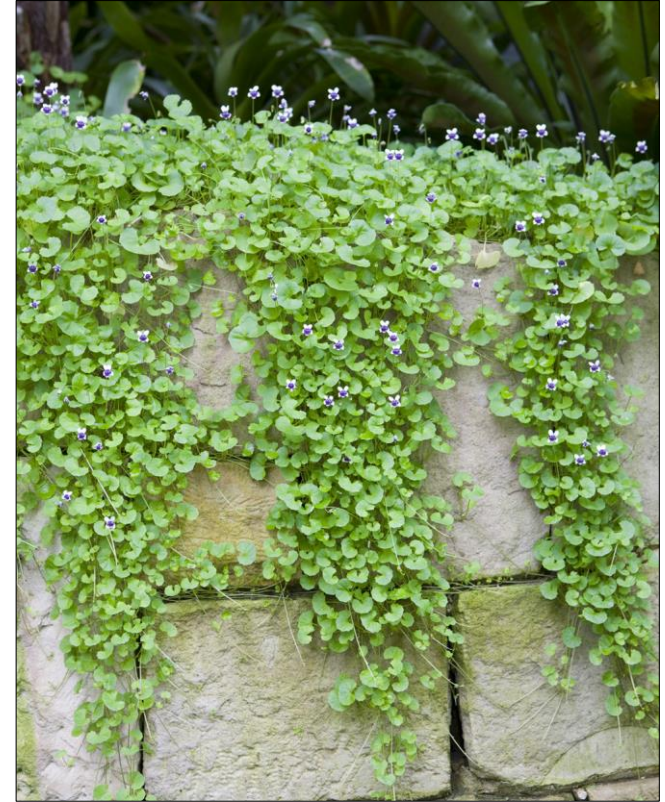

Australian Violet

Viola hederacea

An outstanding evergreen groundcover for shade gardens. Forms a lush carpet, 1"-2" tall, of bright green foliage and is constantly blooming white & blue violet flowers in heavy cycles spring, summer & fall. Shade or light shade. Moist, well drained soil. Also looks nice cascading over walls or in hanging baskets.