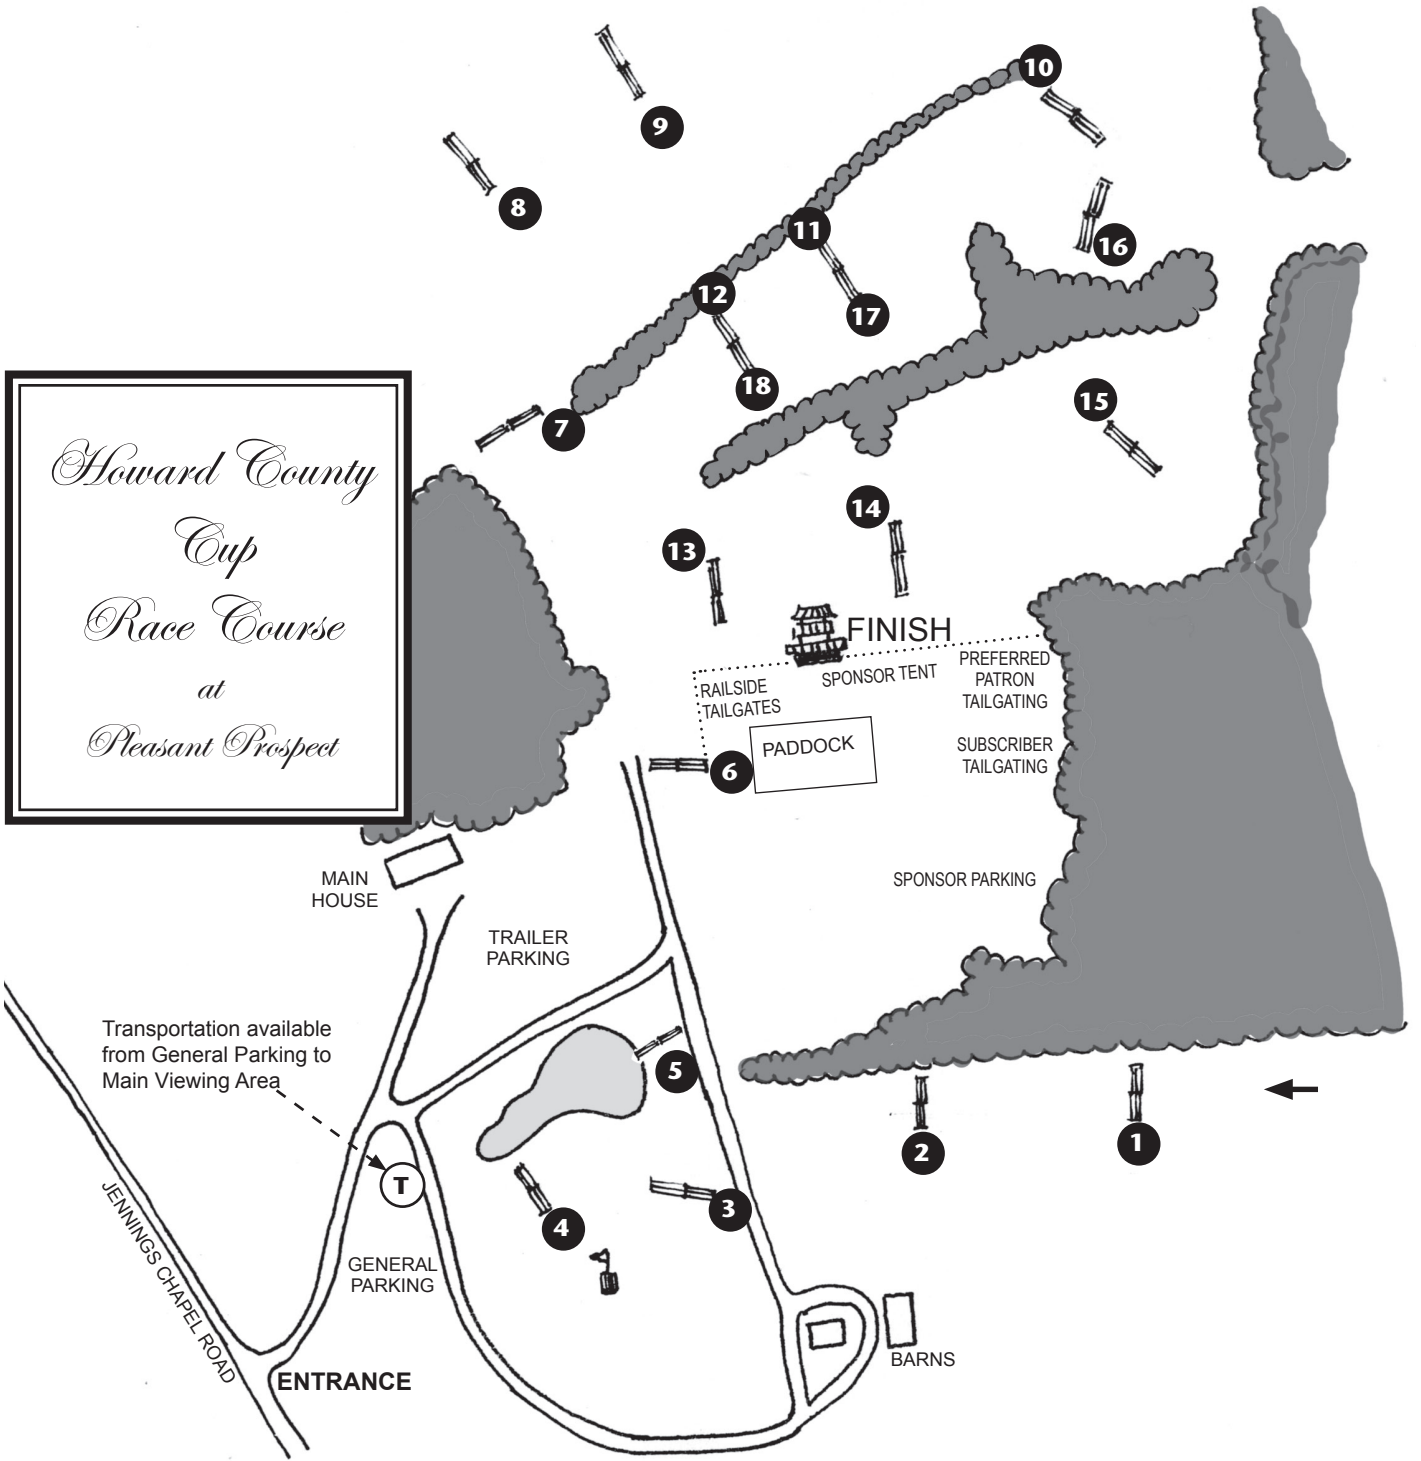

*Howard County
Cup
Race Course
at
Pleasant Prospect*

← South ROUTE 97 North to I-70 →