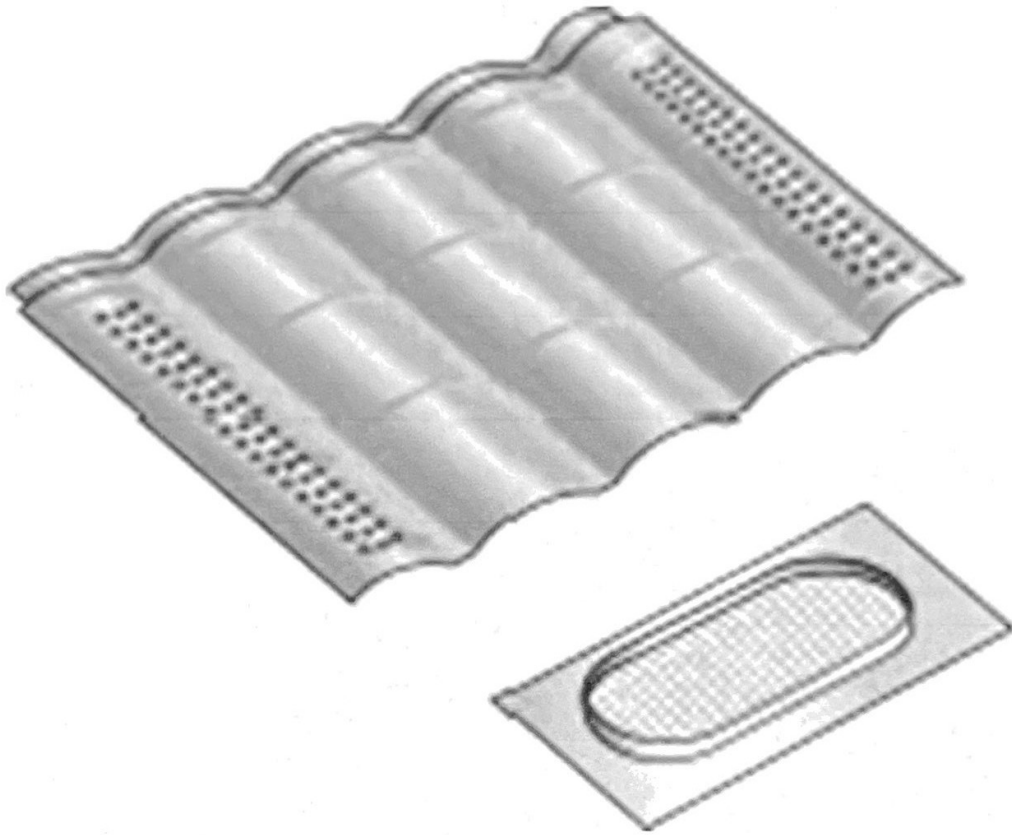

ROOF TILE REPLACEMENT

Villa – Terra Cotta Gold Flashed

RWC Building Products

1918 W. Grant Street

Phoenix, AZ 85009

602-258-3794

Shingle and Patio Roof Color

Owens Corning Terra Cotta Shingle
1345 S. Center St.
Mesa, AZ 85210
480-833-0703

Roof Tile Corners and Vents
Behr - Exterior Flat
Terra Cotta Urn
1VASS6317
PPU2-12

ROOF VENT

O'Hagin Roof Vent – Medium Profile

RWC Building Products
1918 W. Grant St.
Phx, AZ 85009
602-258-3794

Vent must be painted the roof tile color.

BEHR – Exterior Flat

Terra Cotta Urn – PPU2-12