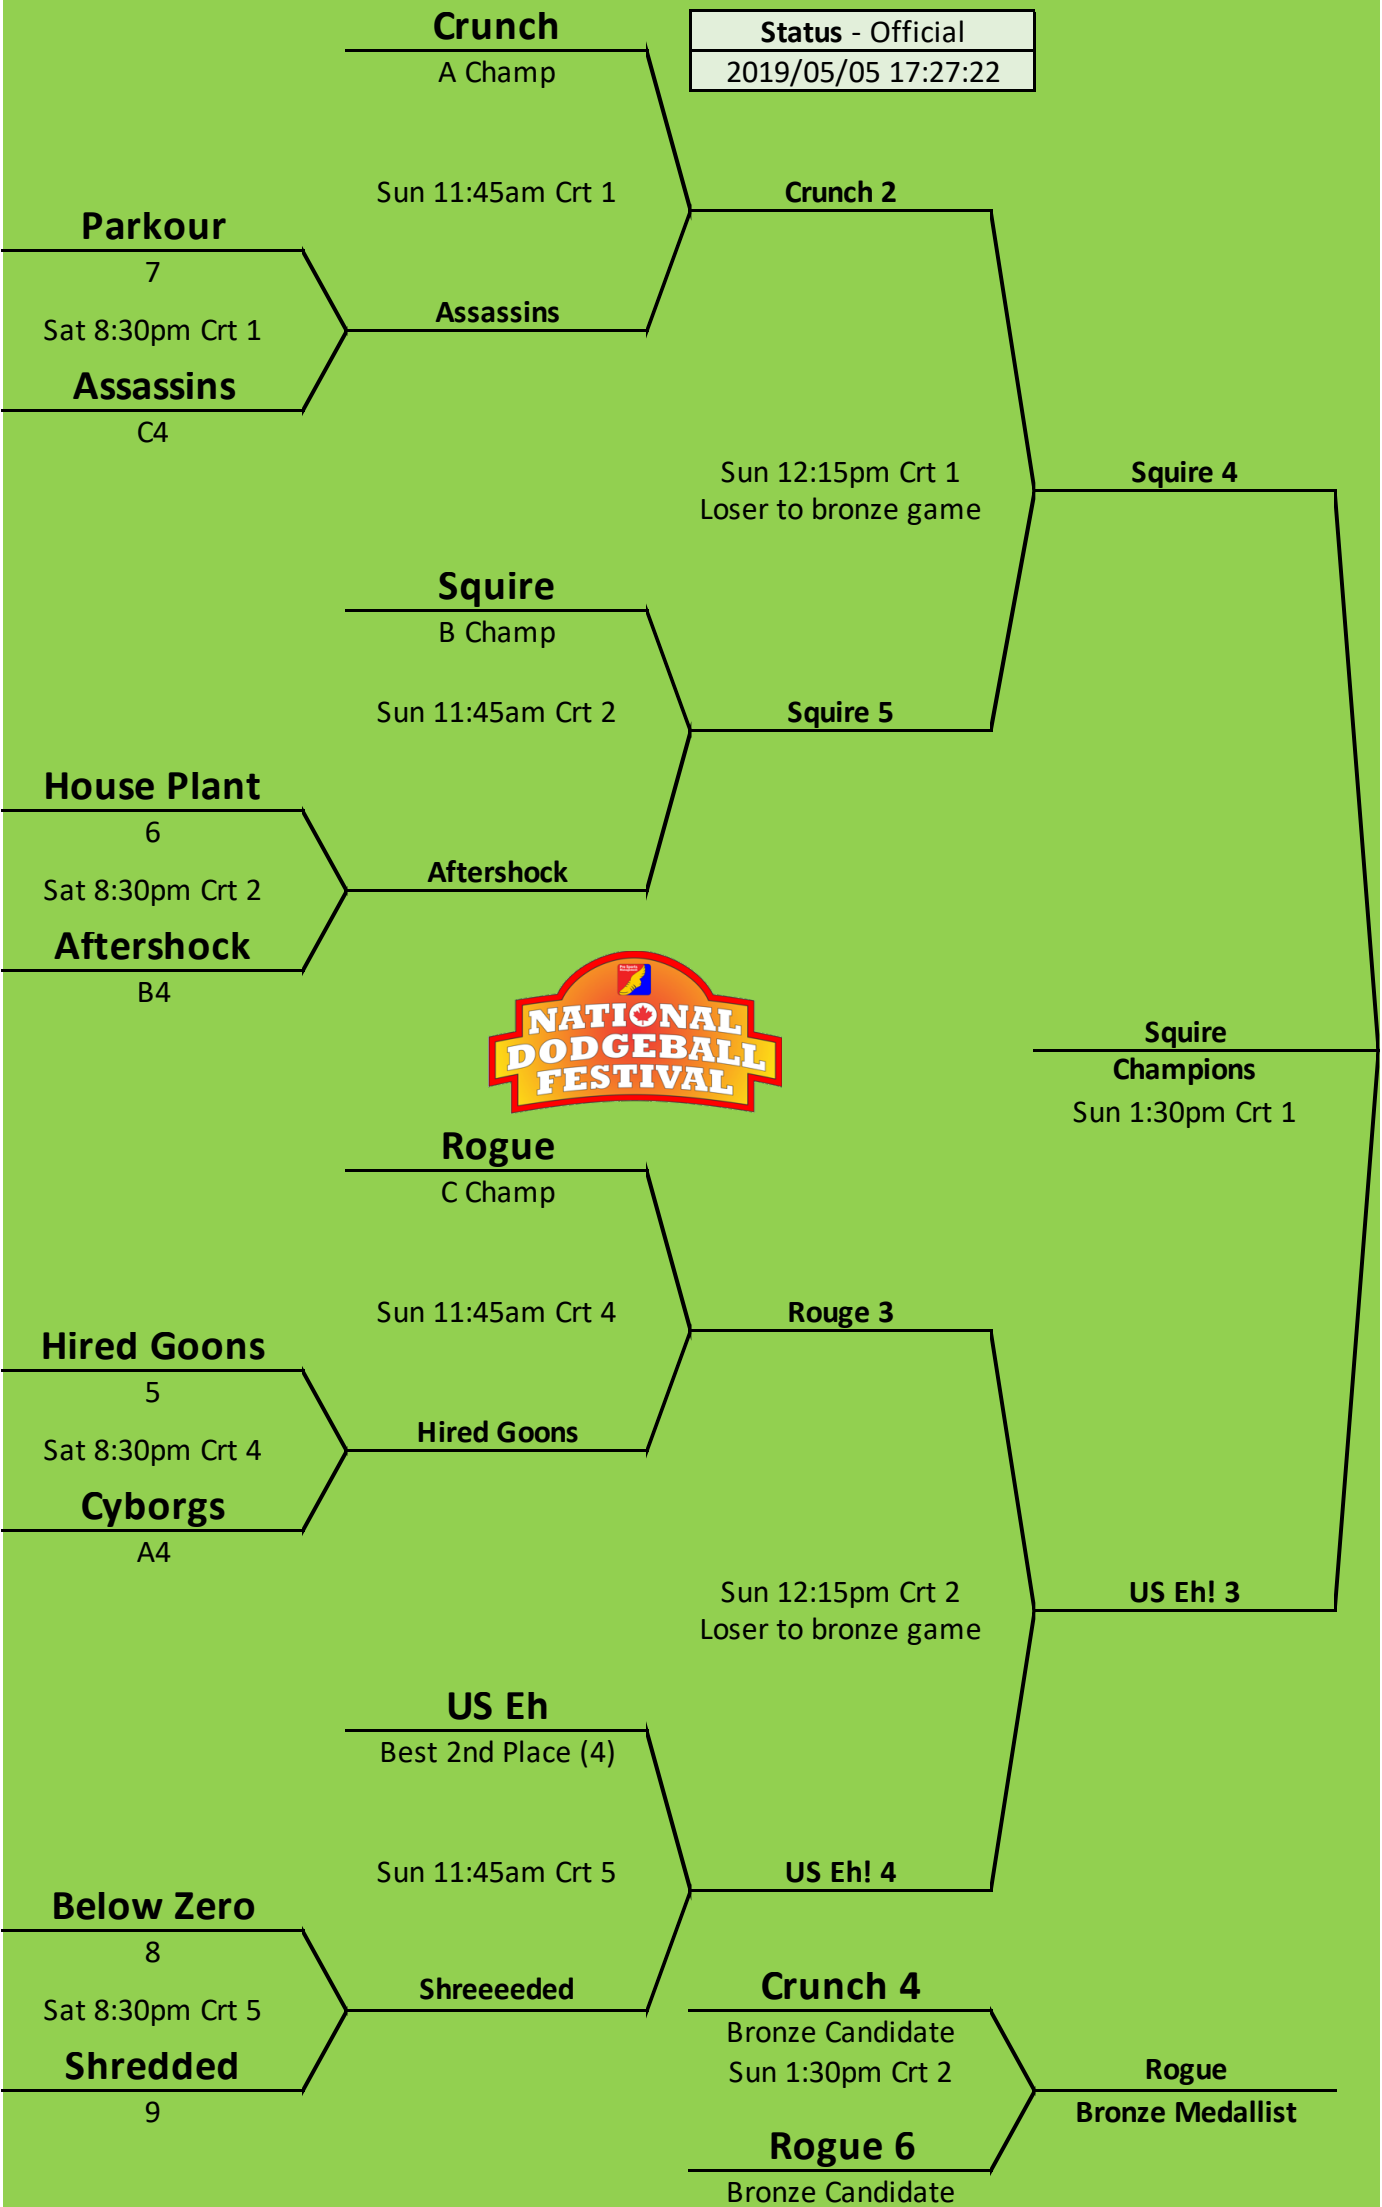

Competitive "A" Playoff