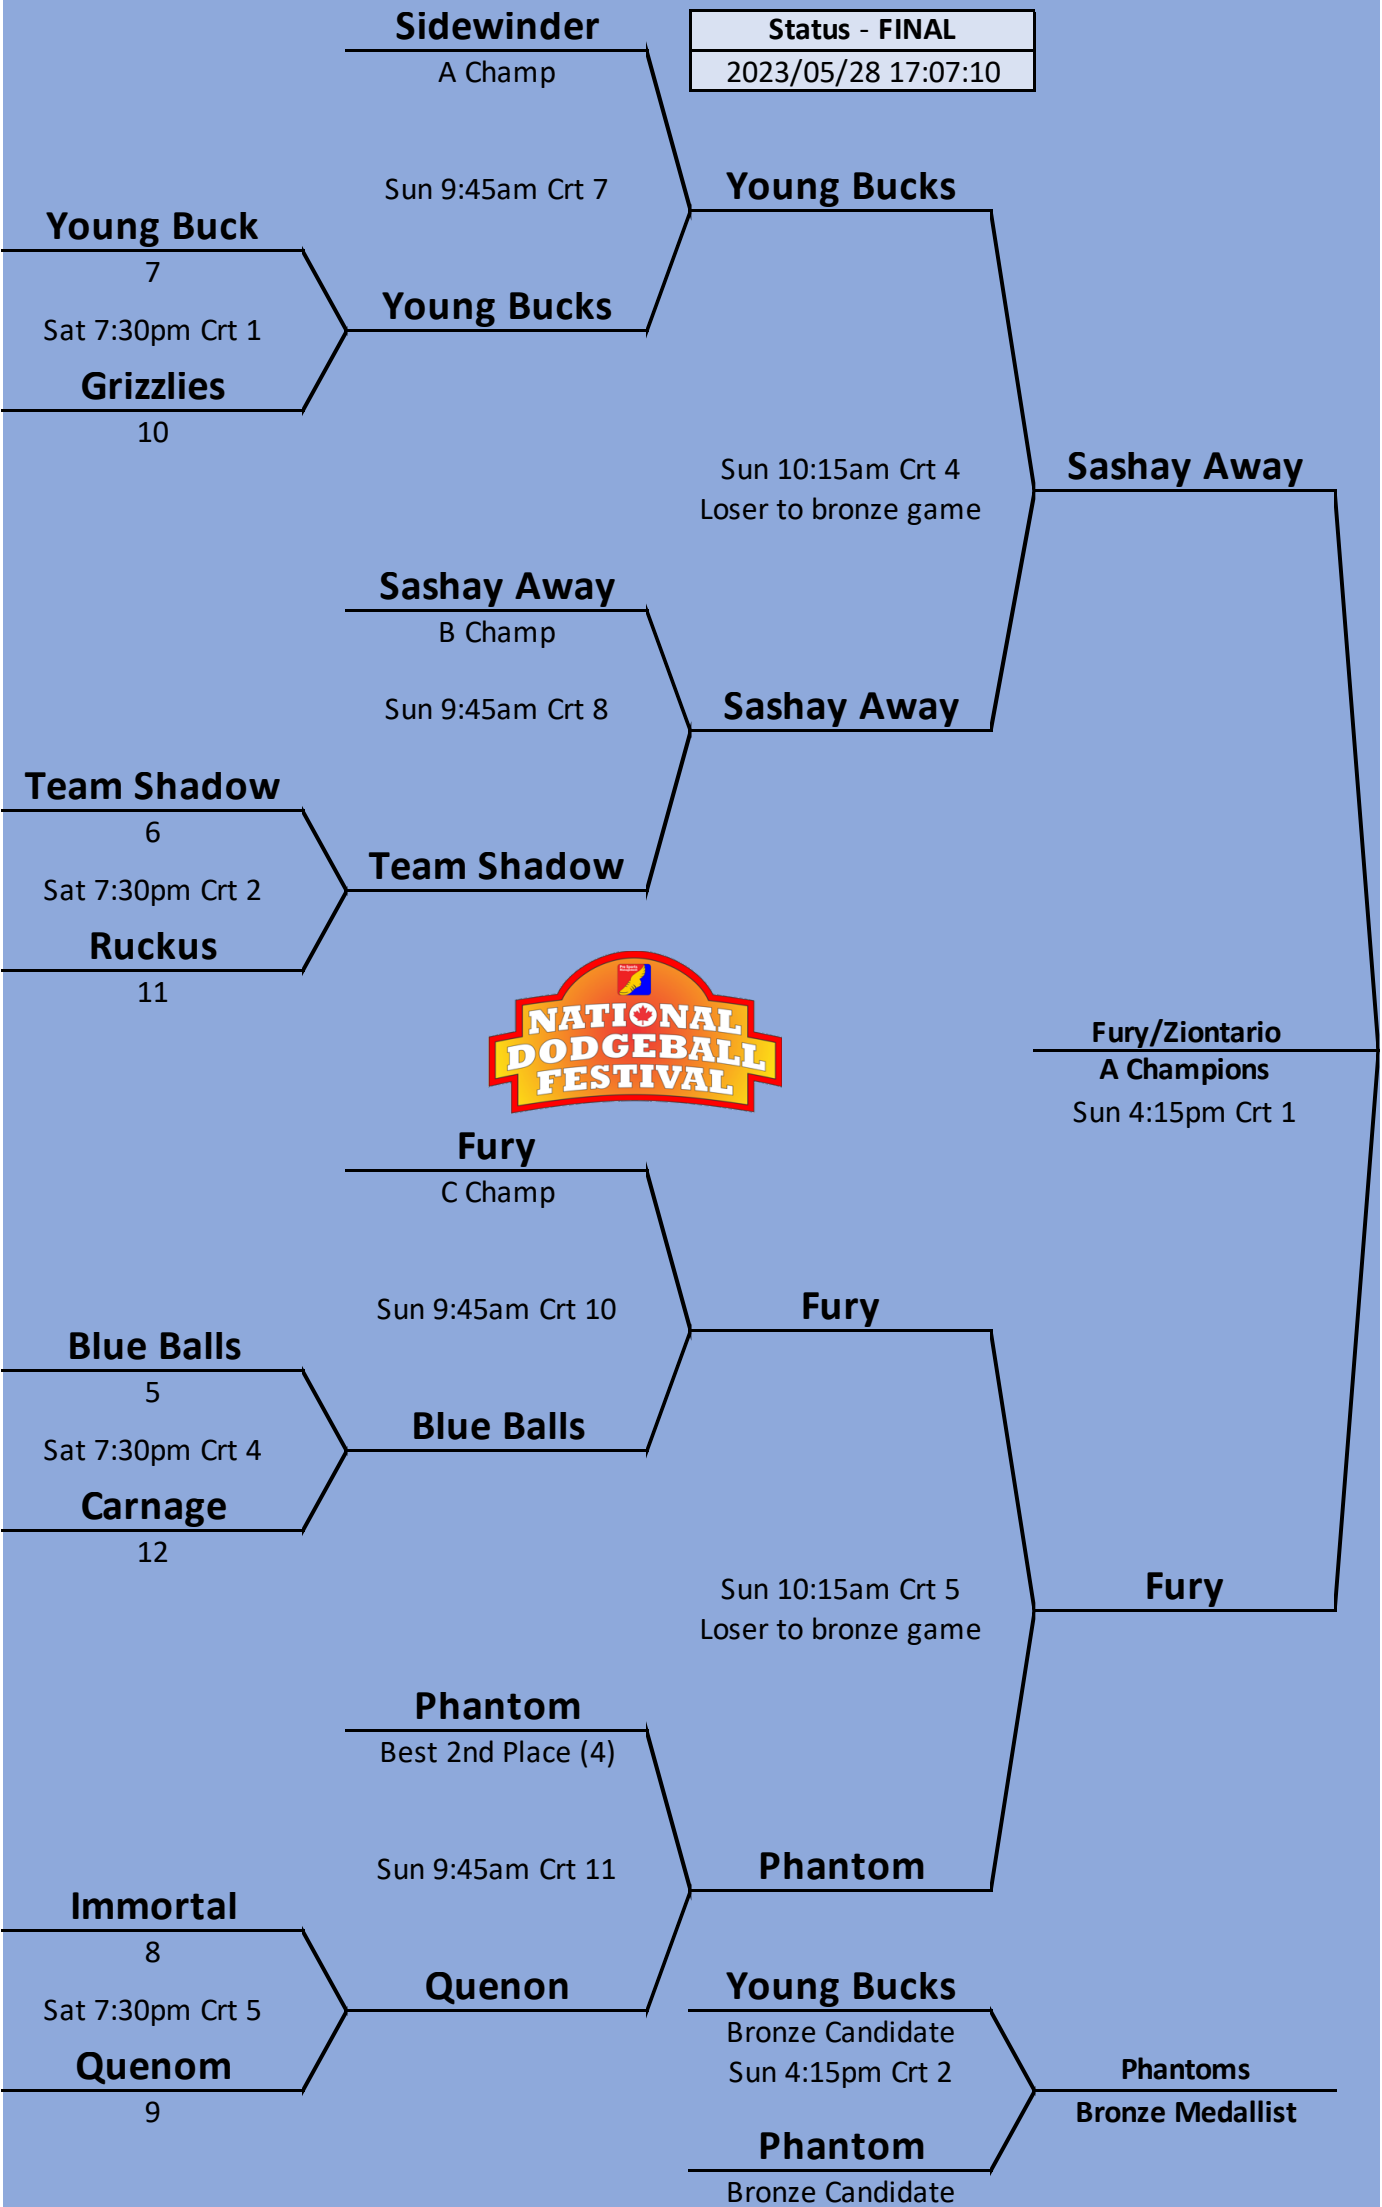

Men's "A" Playoff