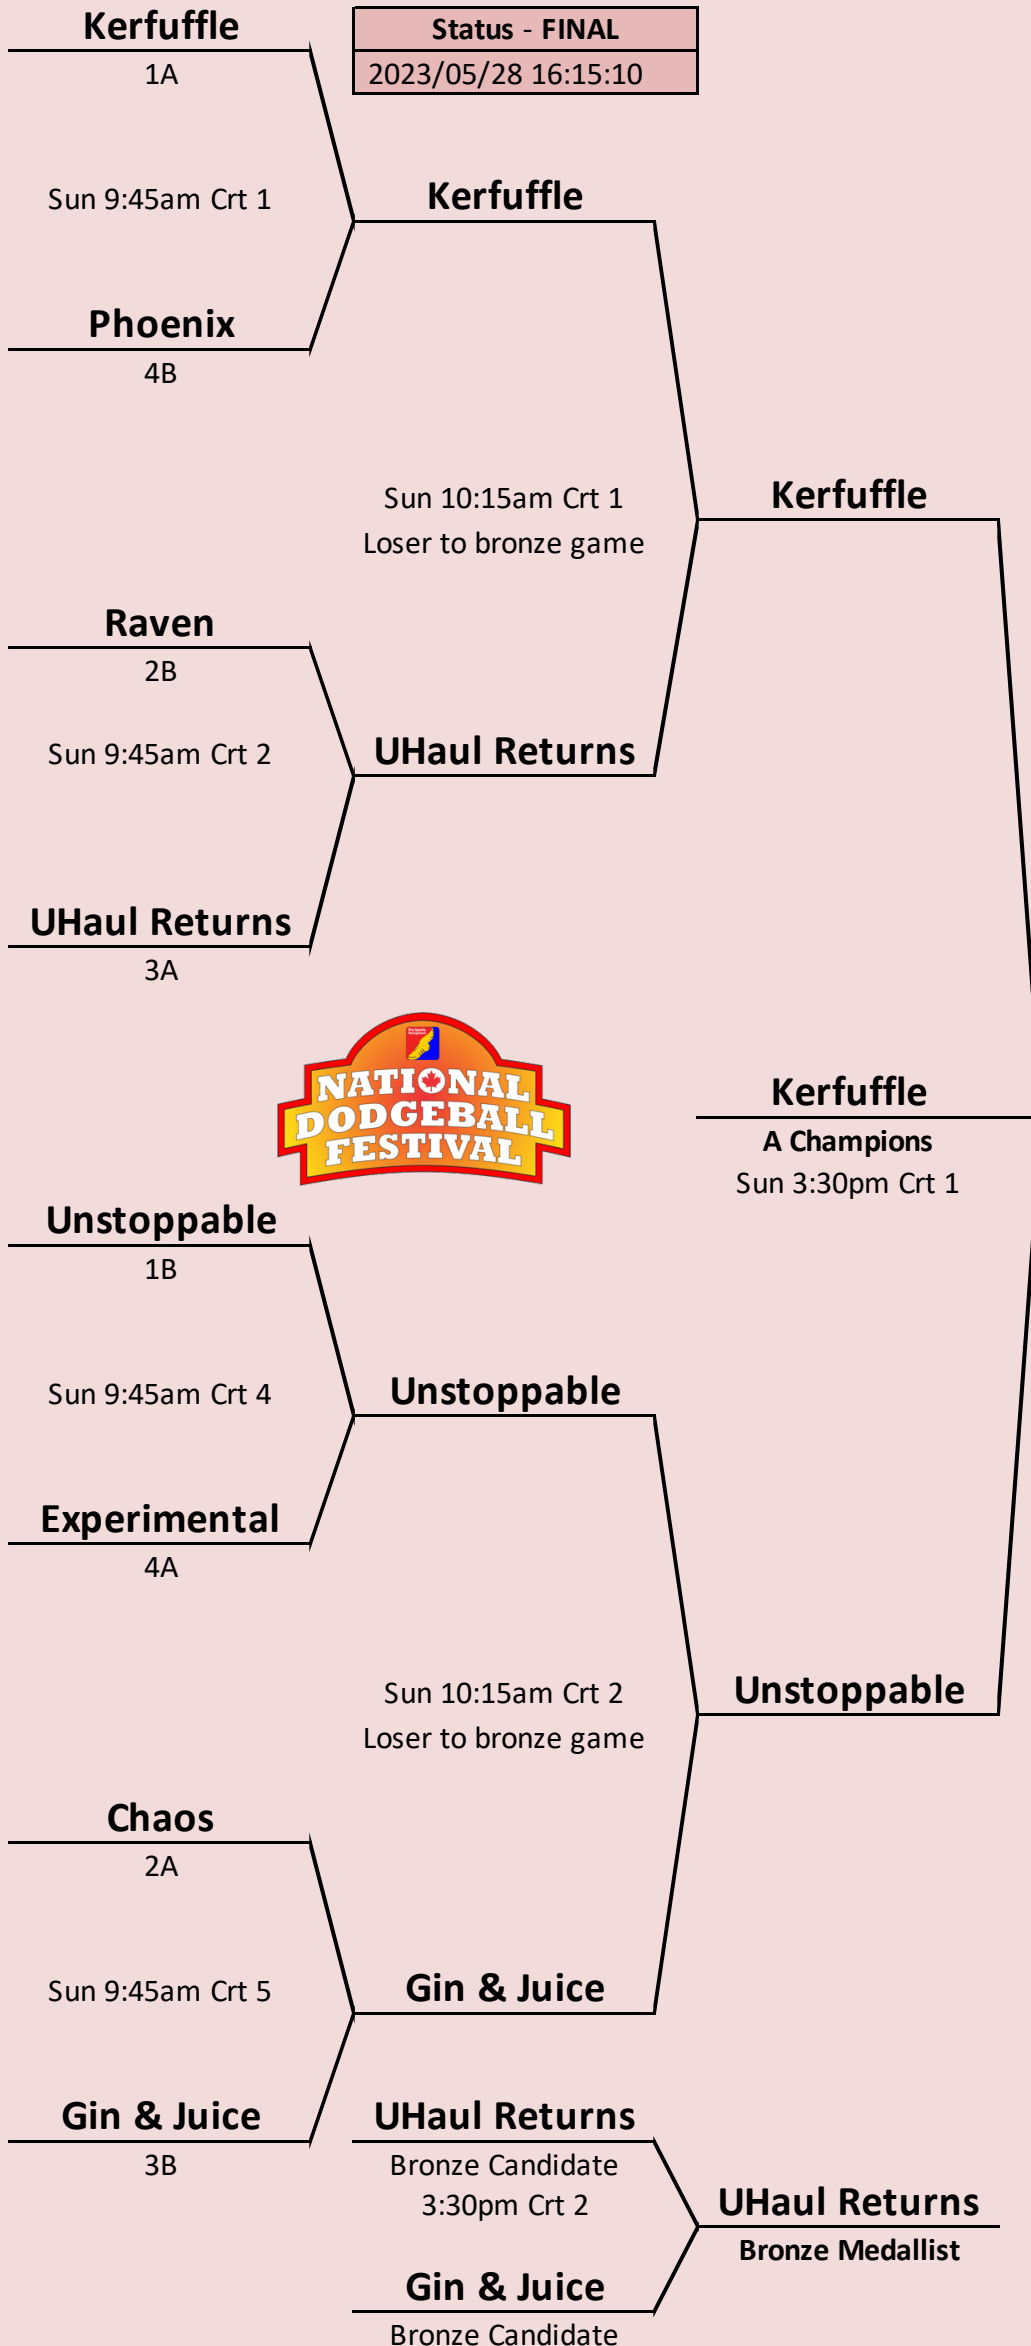

Women's "A" Playoff