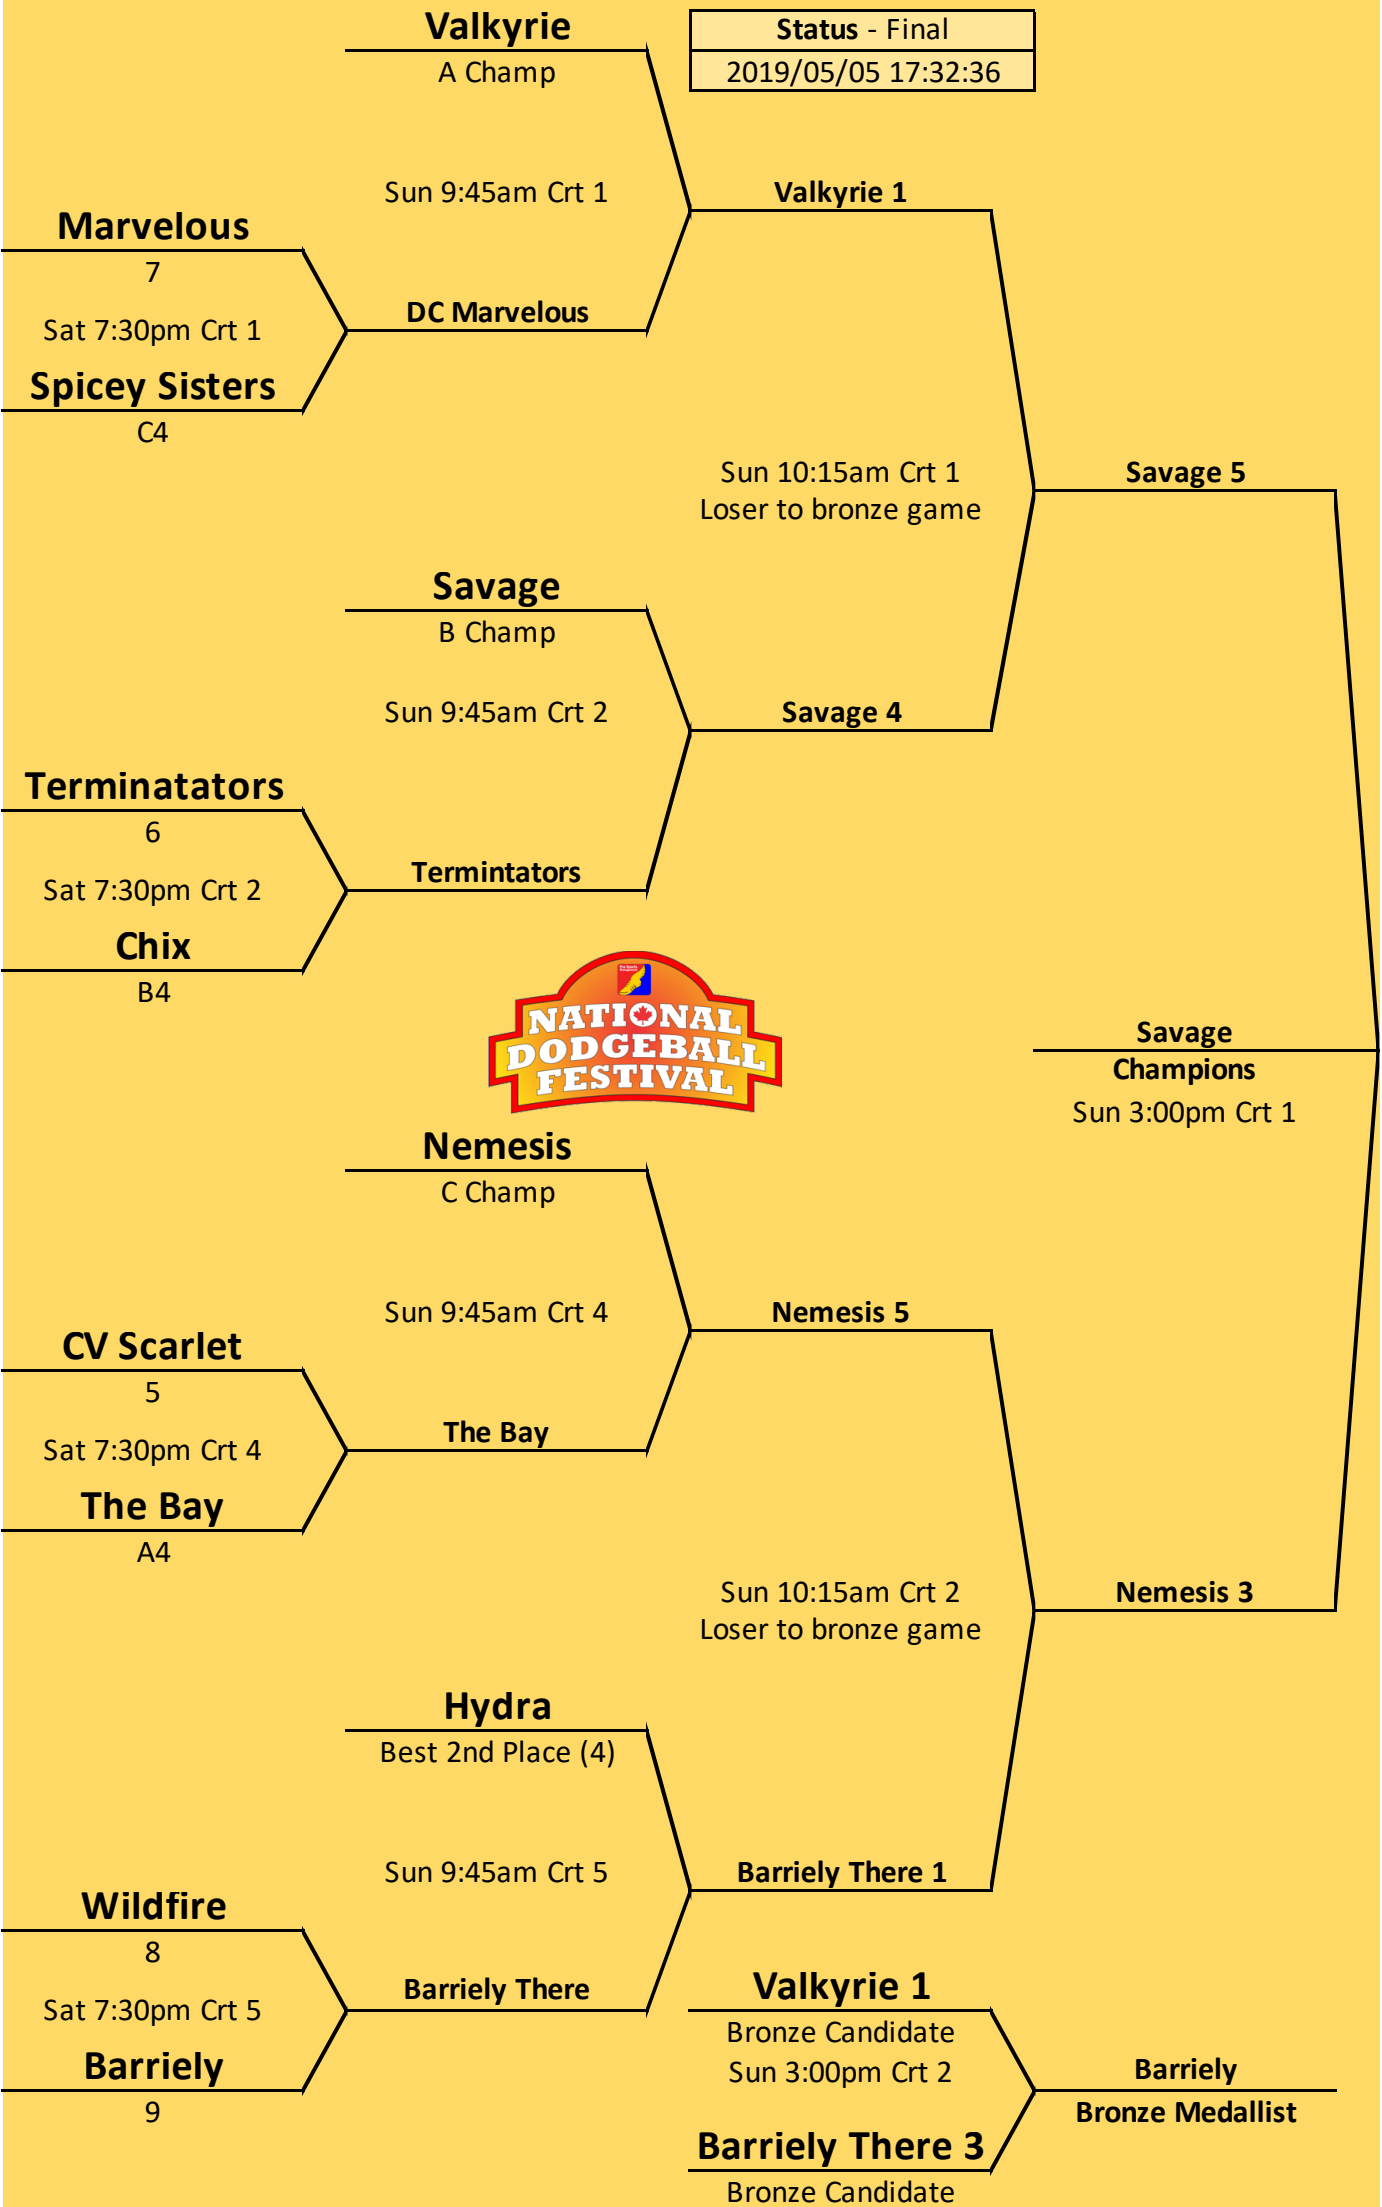

Women's "A" Playoff