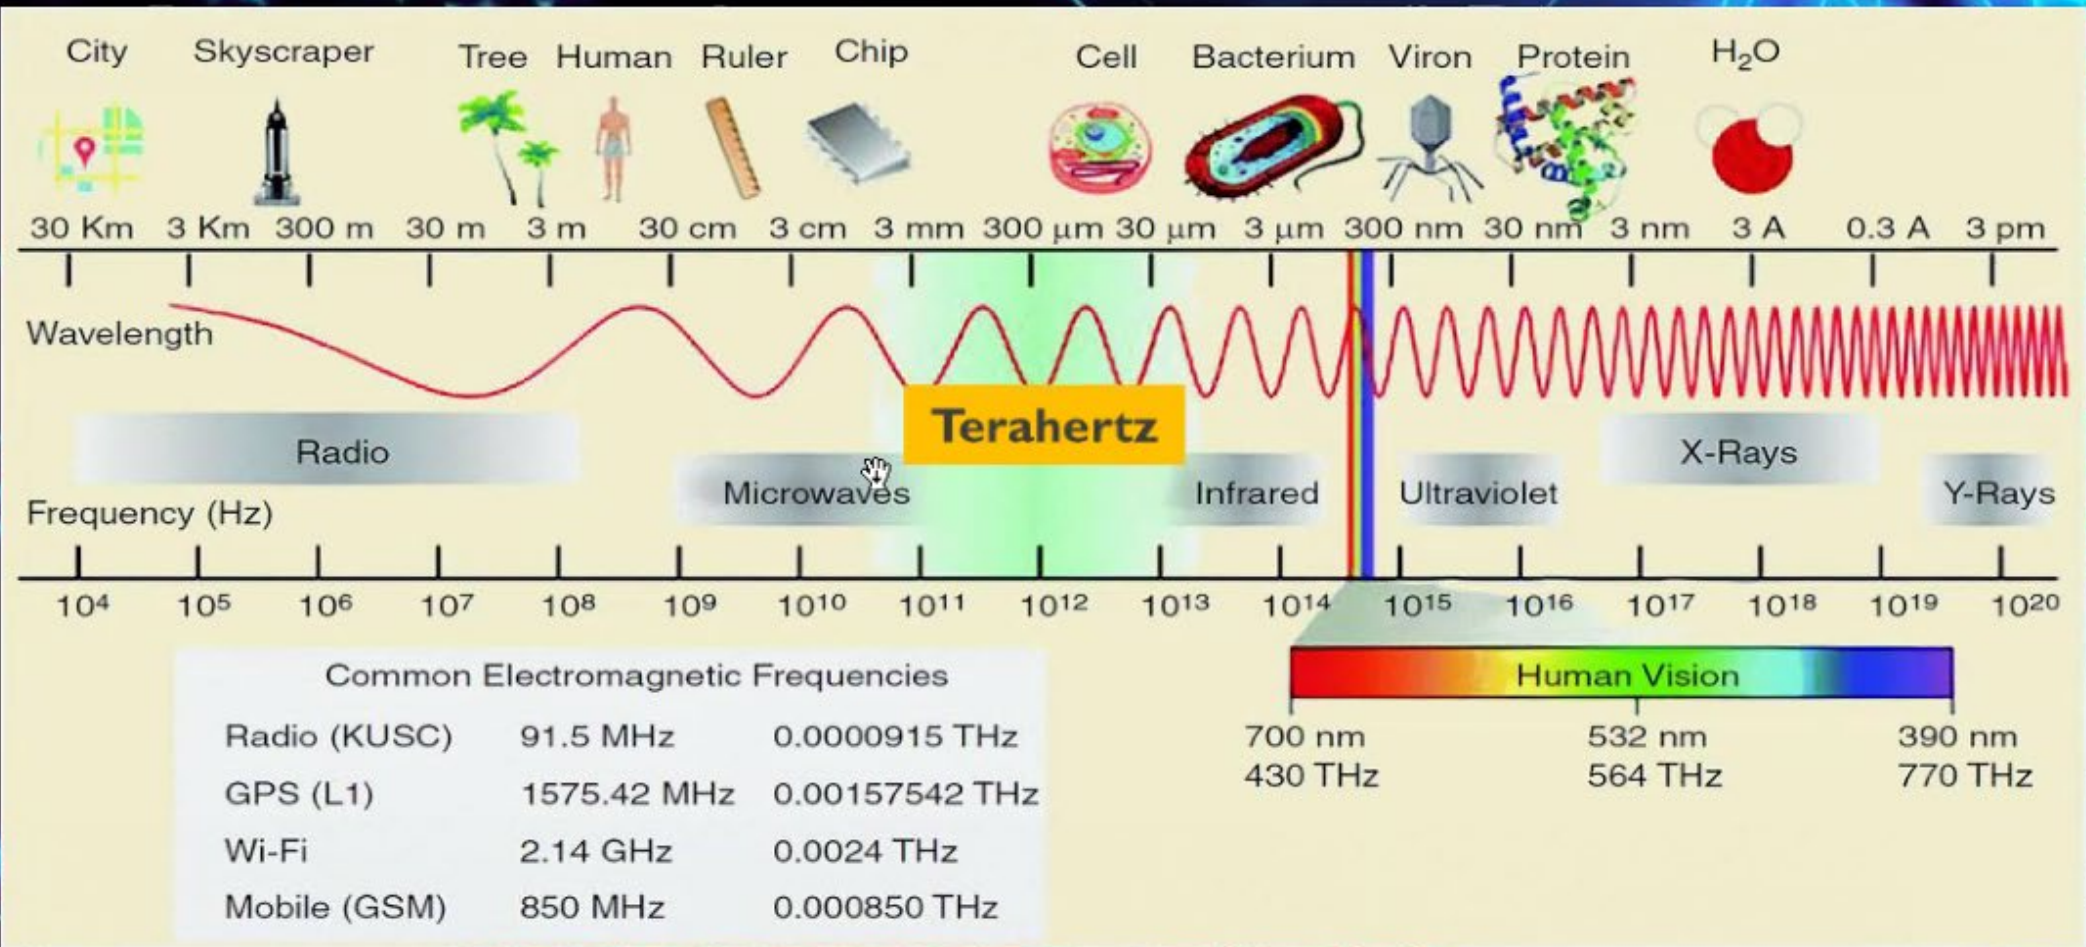

(Health, Science, Military, Agriculture and
Communication)

Terahertz

Japanese Authority named
Terahertz light wave as
The Light Of Life

1. **“Terahertz”** is an electromagnetic wave band between microwave and infrared consisting of 30 μm to 3000 μm frequency.
2. The device resonates the same frequency as normal human cells, which is 2 to 17 THz, generating millions of vibrations per second.

The background of the slide is a microscopic view of numerous red blood cells, appearing as reddish-orange spheres with textured surfaces. The cells are densely packed and vary in focus, creating a sense of depth. Overlaid on this background are several text elements and logos. A large, semi-transparent dark grey rectangle in the upper left contains white text. A smaller, semi-transparent dark blue rectangle in the lower right contains white text. The 'iTeraCare' logo, consisting of the word 'iTera' in blue and 'Care' in red with a white heartbeat line, is repeated multiple times across the slide. A small black square with white 'x' marks is located in the top right corner.