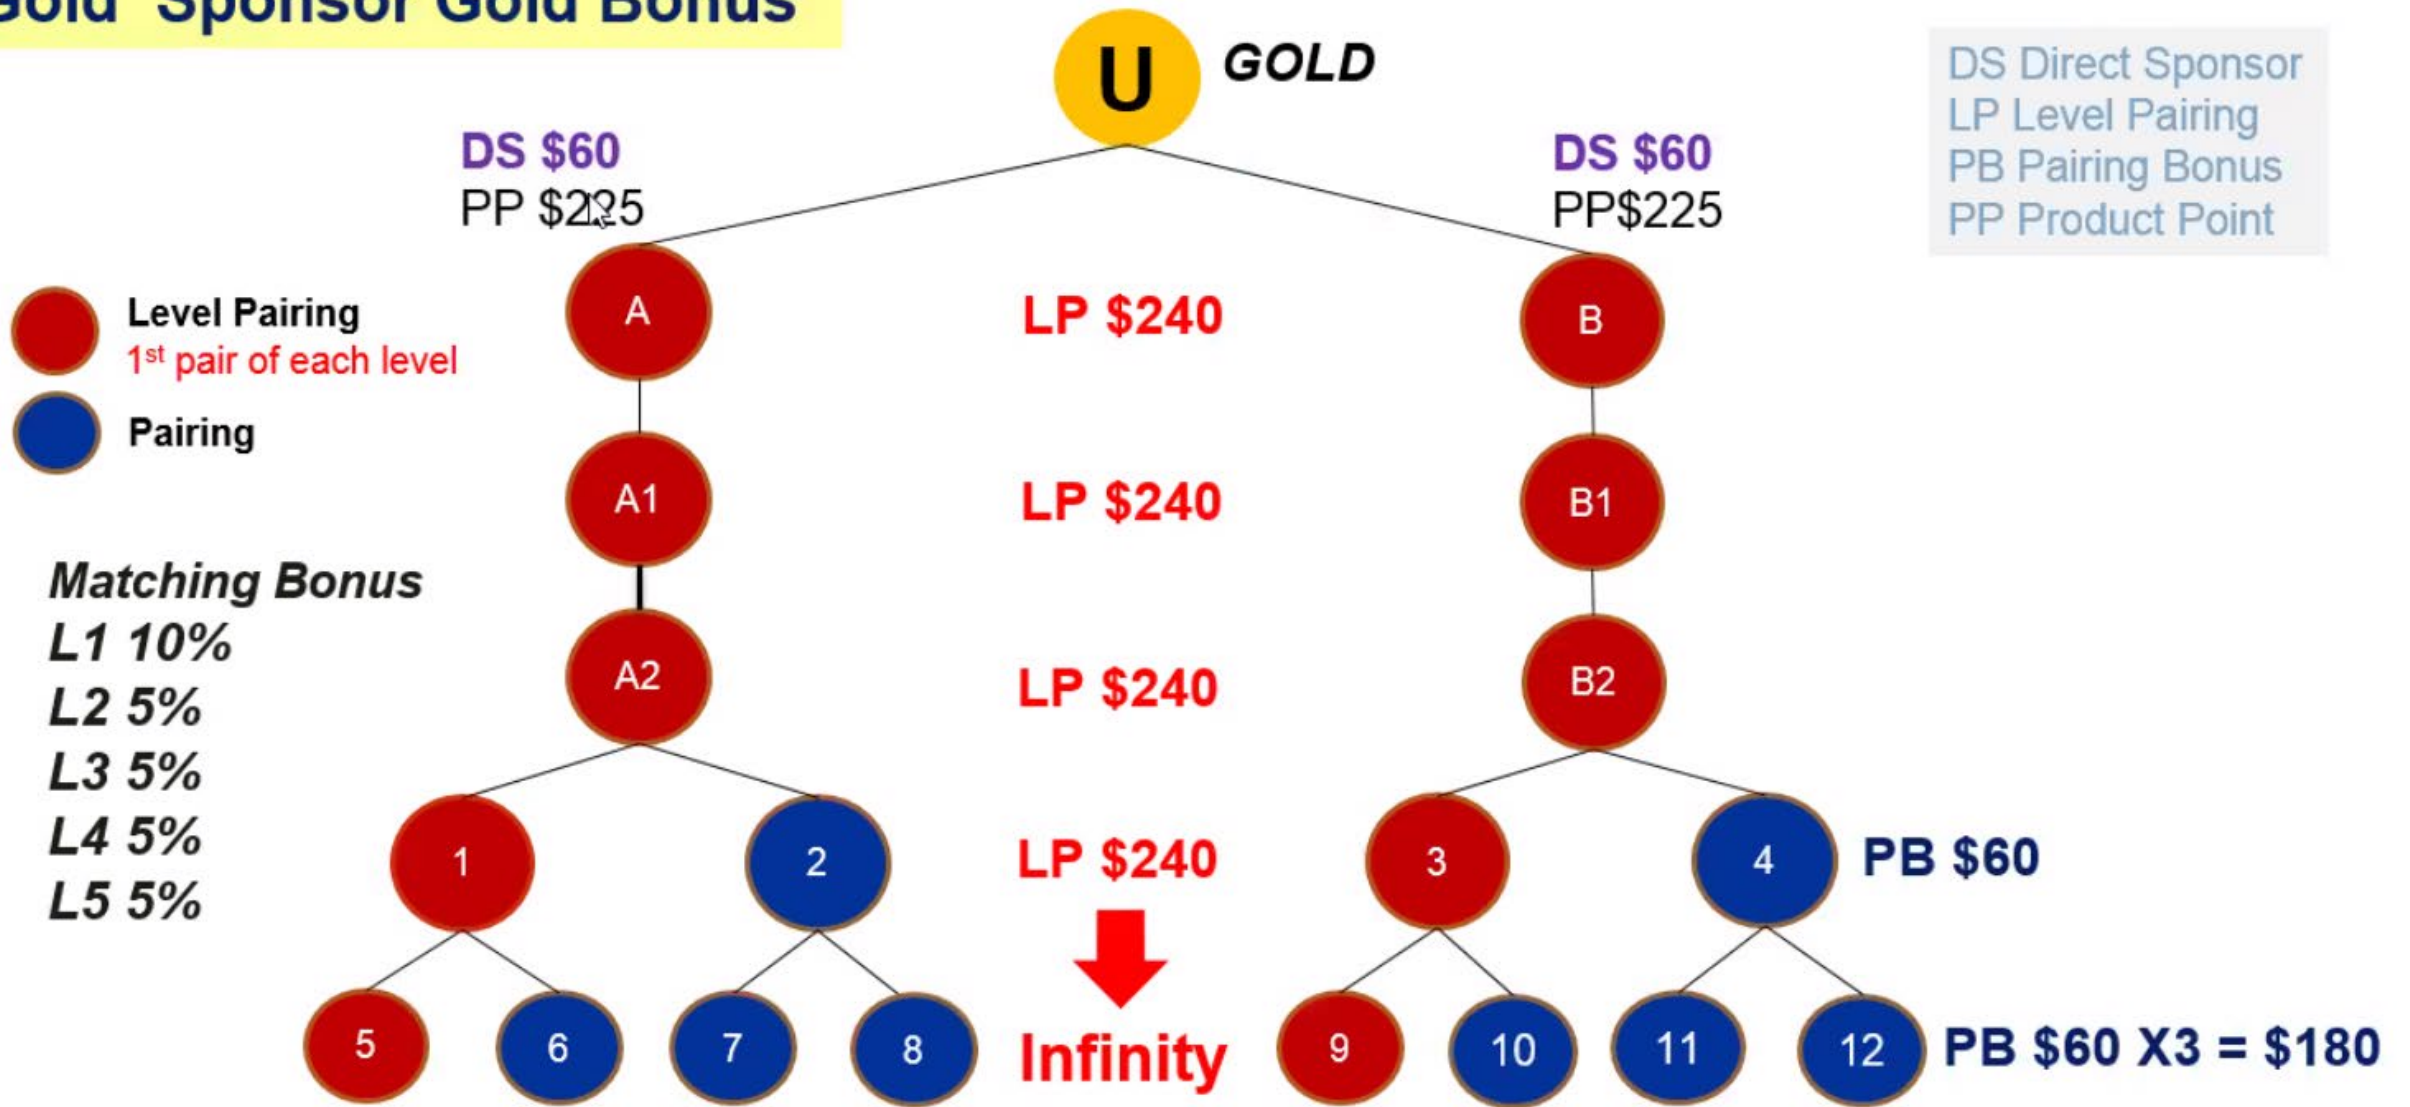

PACKAGE	Product (USD)	PV	Direct Sponsor	Level Pairing 40%	Pairing Bonus	Max Daily Pairing	Matching Bonus	Product Point (sponsor)
SILVER	\$320	200	10%	\$80	8%	\$300	4 levels 10% 5% 5% 5%	\$65
GOLD	\$960	600	10%	\$240	10%	\$900	5 levels 10% 5% 5% 5% 5%	\$225
DIAMOND	\$3200	2000	10%	\$800	12%	\$3750	6 levels 10% 5% 5% 5% 5% 5%	\$890

Silver Sponsor Silver Bonus

U SILVER

DS Direct Sponsor
 LP Level Pairing
 PB Pairing Bonus
 PP Product Point

DS \$20
 PP \$65

DS \$20
 PP \$65

Level Pairing
 1st pair of each level

Pairing

Matching Bonus
 L1 10%
 L2 5%
 L3 5%
 L4 5%

Max Daily Pairing \$300

Max per Month \$9,000

Gold Sponsor Gold Bonus

Max Daily Pairing \$900

Max per Month \$27,000

Diamond Sponsor Diamond Bonus

Max Daily Pairing \$3,750

Max per Month \$112,500

DIAMOND (USD3200)

DIRECT SPONSOR (A+B) $U\$200 \times 2 = US400$

LEVEL PAIRING $U\$800$

PRODUCT POINTS $U\$890 \times 2 = U\1780

1st LEVEL total returns $U\$2980$

L2	\$ 800	
L3	\$ 800	
L4	\$ 800 + \$ 1,680	= \$ 2,480.00
L5	\$ 800 + \$ 3,600	= \$ 4,400.00
L6	\$ 800 + \$ 7,440	= \$ 8,240.00
L7	\$ 800 + \$ 15,120	= \$ 15,920.00
L8	\$ 800 + \$ 30,480	= \$ 31,280.00
L9	\$ 800 + \$ 61,200	= \$ 62,000.00
L10	\$ 800 + \$ 122,640	= \$ 123,440.00