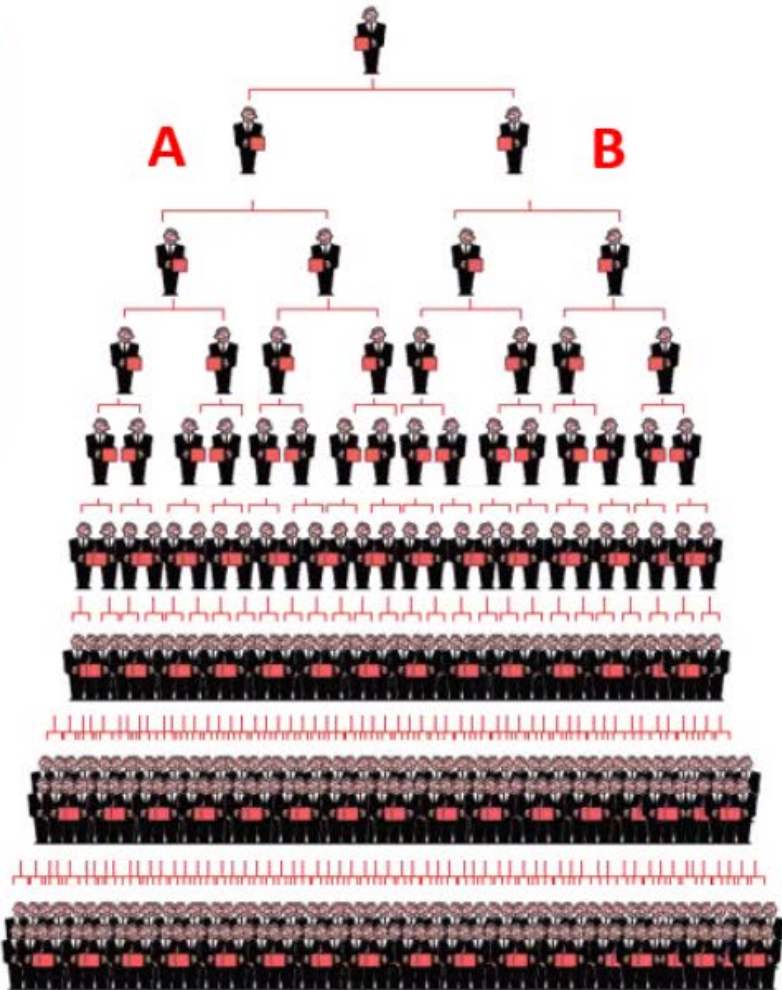

Max Daily Pairing \$300

Max per Month \$9,000

Gold Sponsor Gold Bonus

Max Daily Pairing \$900

Max per Month \$27,000

Diamond Sponsor Diamond Bonus

Max Daily Pairing \$3,750

Max per Month \$112,500

DIAMOND (USD3200)

DIRECT SPONSOR (A+B) $U\$200 \times 2 = US400$

LEVEL PAIRING $U\$800$

PRODUCT POINTS $U\$890 \times 2 = U\1780

1st LEVEL total returns $U\$2980$

L2	\$ 800	
L3	\$ 800	
L4	\$ 800 + \$ 1,680	= \$ 2,480.00
L5	\$ 800 + \$ 3,600	= \$ 4,400.00
L6	\$ 800 + \$ 7,440	= \$ 8,240.00
L7	\$ 800 + \$ 15,120	= \$ 15,920.00
L8	\$ 800 + \$ 30,480	= \$ 31,280.00
L9	\$ 800 + \$ 61,200	= \$ 62,000.00
L10	\$ 800 + \$ 122,640	= \$ 123,440.00