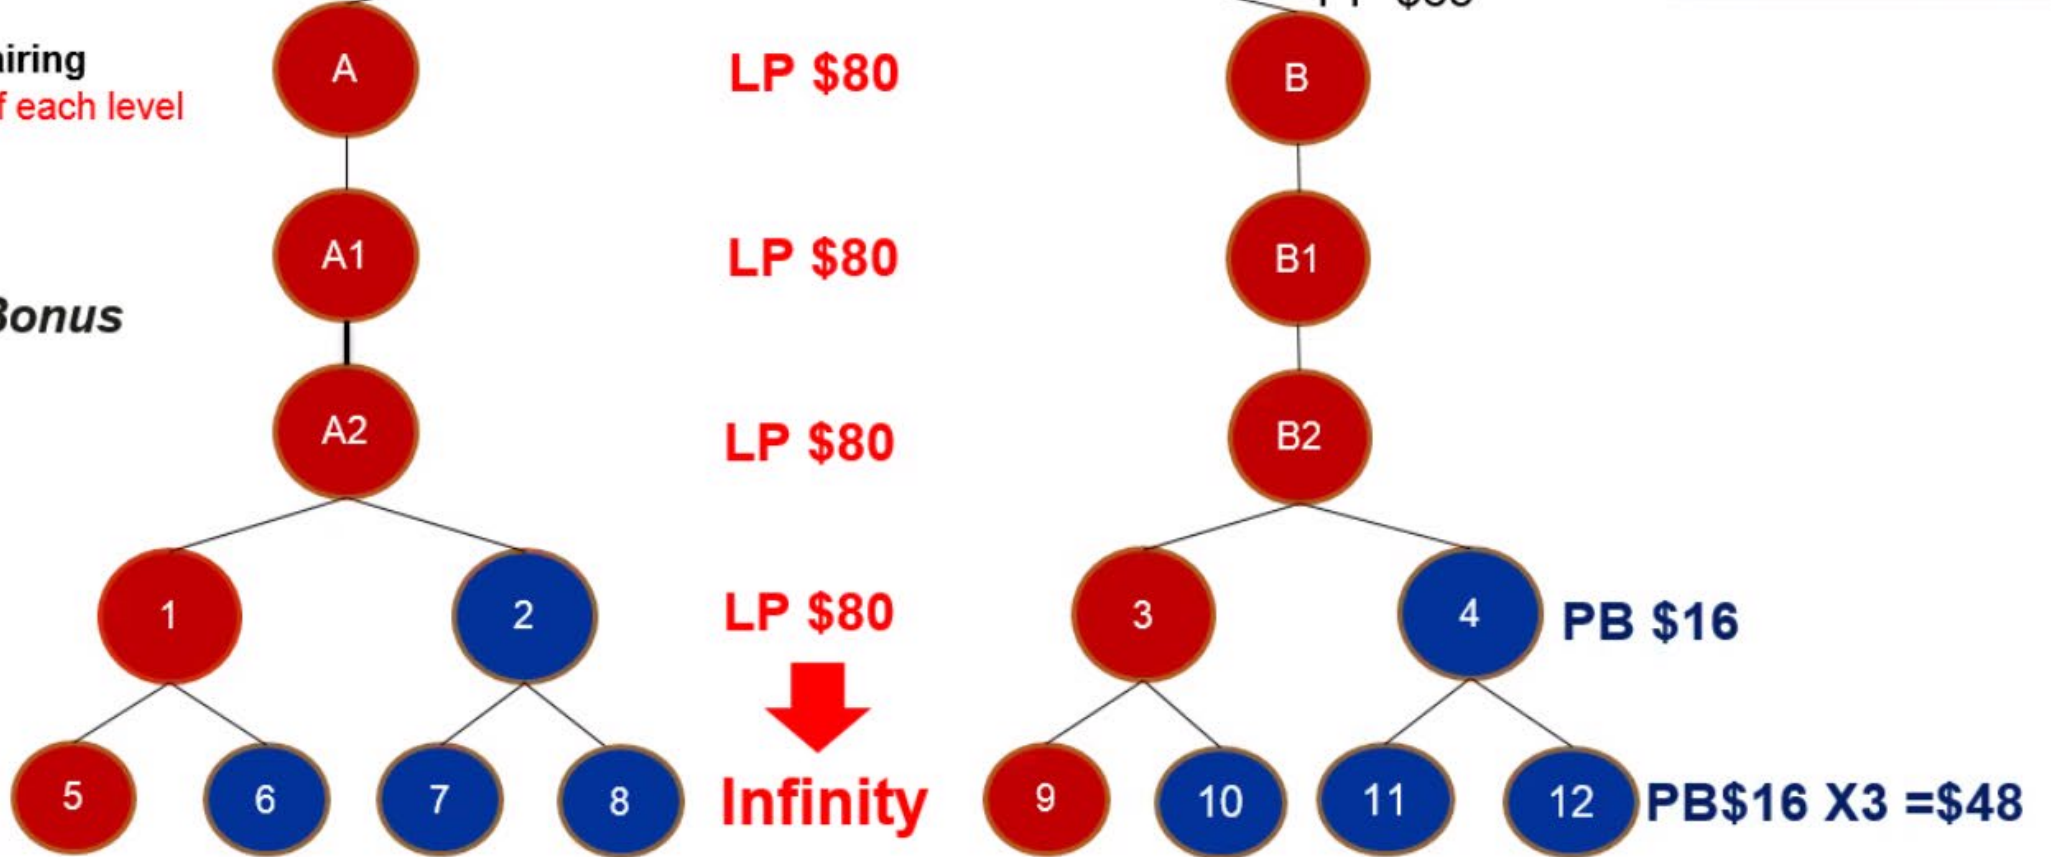

PACKAGE	Product (USD)	PV	Direct Sponsor	Level Pairing 40%	Pairing Bonus	Max Daily Pairing	Matching Bonus	Product Point (sponsor)
SILVER	\$320	200	10%	\$80	8%	\$300	4 levels 10% 5% 5% 5%	\$65
GOLD	\$960	600	10%	\$240	10%	\$900	5 levels 10% 5% 5% 5% 5%	\$225
DIAMOND	\$3200	2000	10%	\$800	12%	\$3750	6 levels 10% 5% 5% 5% 5% 5%	\$890

Silver Sponsor Silver Bonus

U SILVER

DS Direct Sponsor
 LP Level Pairing
 PB Pairing Bonus
 PP Product Point

DS \$20
 PP \$65

DS \$20
 PP \$65

Level Pairing
 1st pair of each level

Pairing

Matching Bonus
 L1 10%
 L2 5%
 L3 5%
 L4 5%

DIAMOND (USD3200)

DIRECT SPONSOR (A+B) $U\$200 \times 2 = US400$

LEVEL PAIRING $U\$800$

PRODUCT POINTS $U\$890 \times 2 = U\1780

1st LEVEL total returns $U\$2980$

L2	\$ 800	
L3	\$ 800	
L4	\$ 800 + \$ 1,680	= \$ 2,480.00
L5	\$ 800 + \$ 3,600	= \$ 4,400.00
L6	\$ 800 + \$ 7,440	= \$ 8,240.00
L7	\$ 800 + \$ 15,120	= \$ 15,920.00
L8	\$ 800 + \$ 30,480	= \$ 31,280.00
L9	\$ 800 + \$ 61,200	= \$ 62,000.00
L10	\$ 800 + \$ 122,640	= \$ 123,440.00