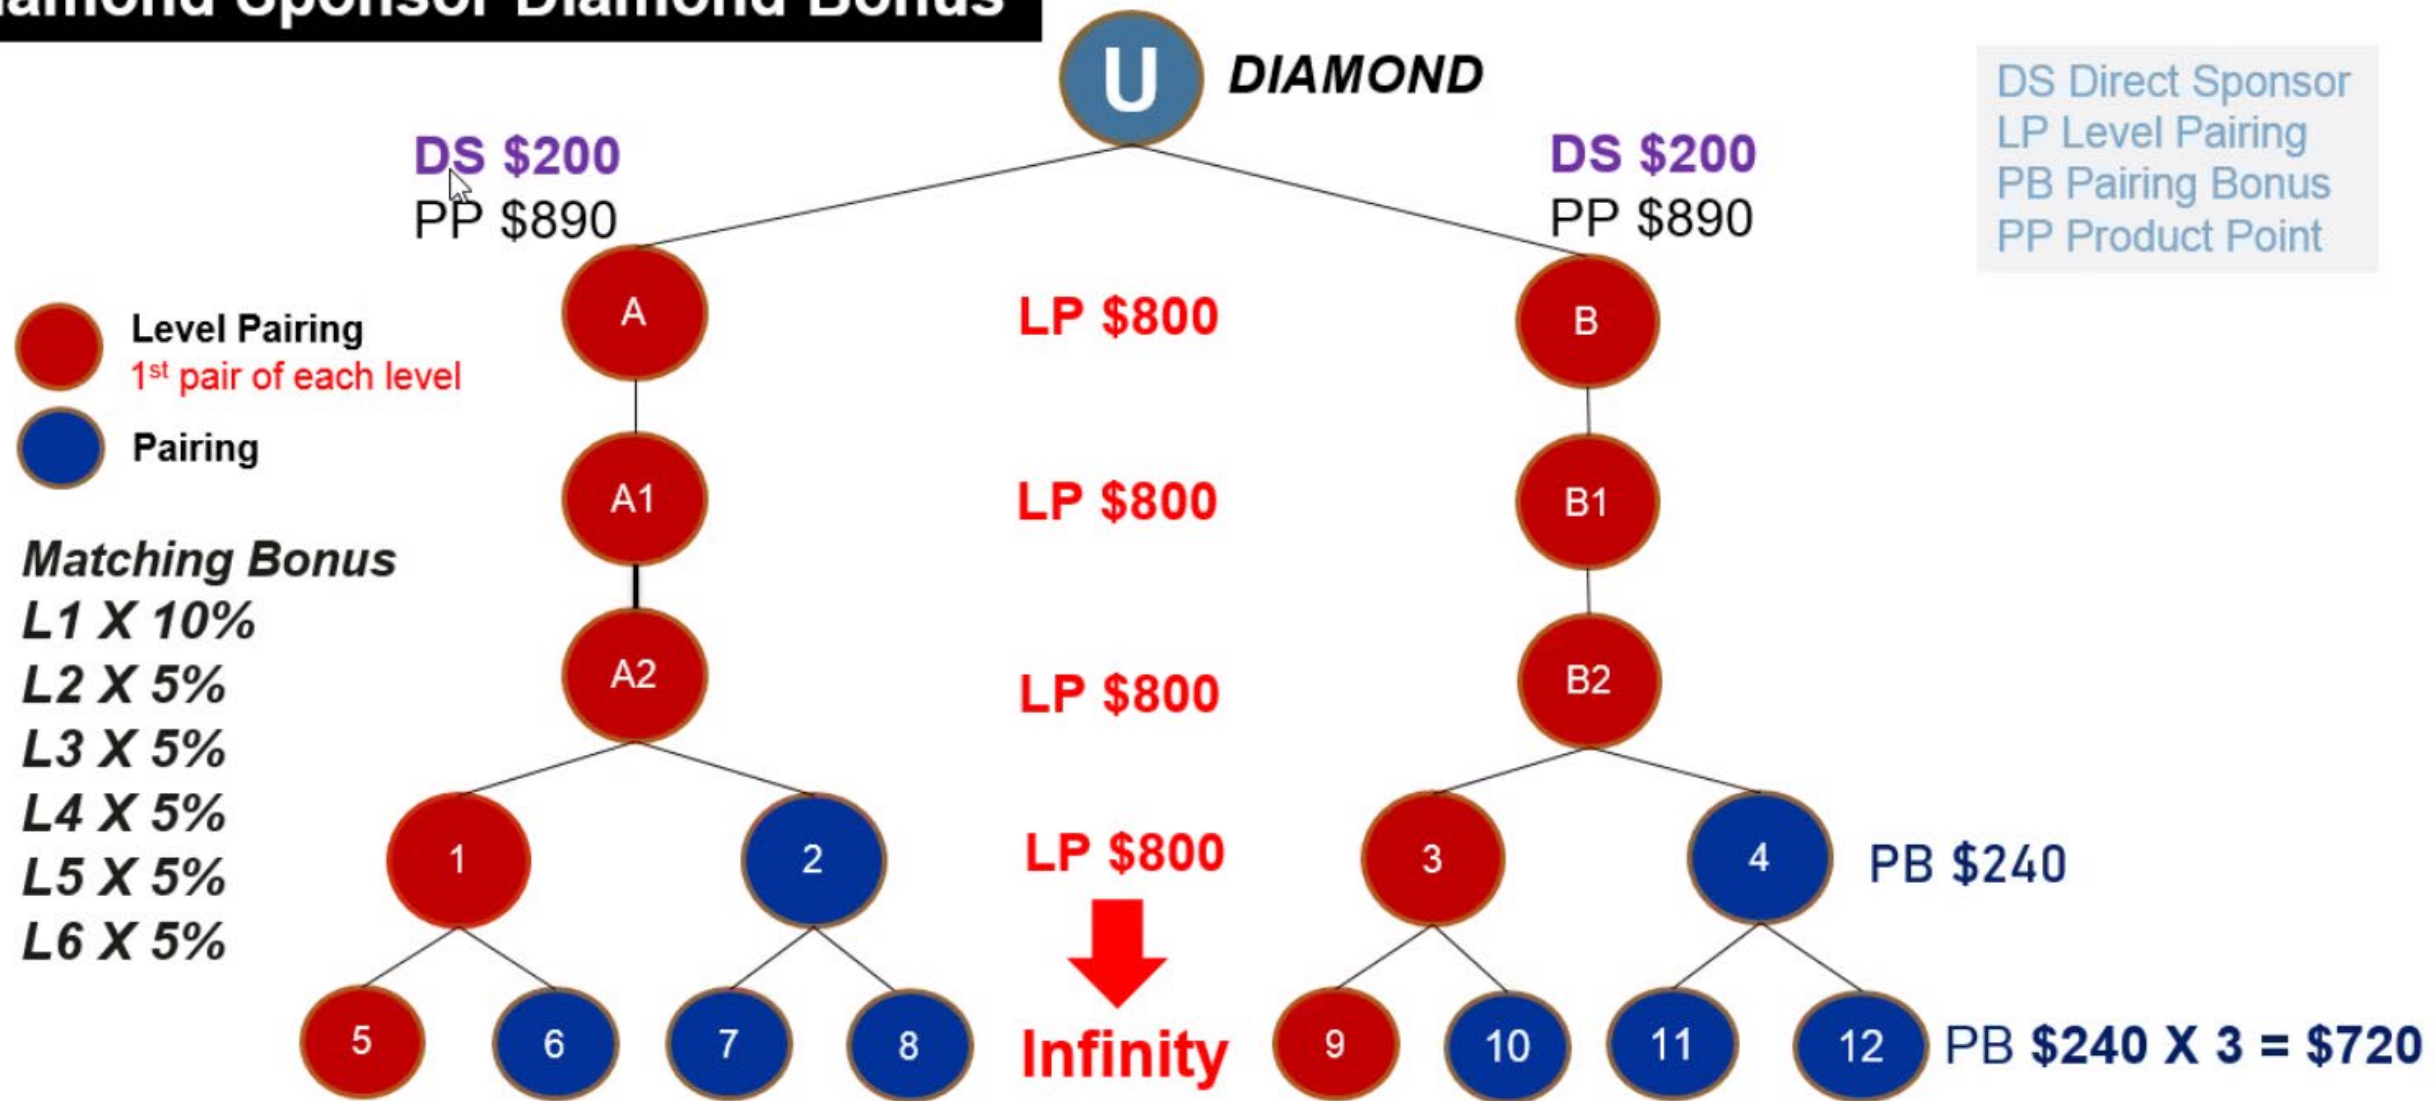

Silver Sponsor Silver Bonus

U SILVER

DS Direct Sponsor
 LP Level Pairing
 PB Pairing Bonus
 PP Product Point

DS \$20
 PP \$65

DS \$20
 PP \$65

Level Pairing
 1st pair of each level

Pairing

Matching Bonus
 L1 10%
 L2 5%
 L3 5%
 L4 5%

Max Daily Pairing \$300

Max per Month \$9,000

Gold Sponsor Gold Bonus

Max Daily Pairing \$900

Max per Month \$27,000

Diamond Sponsor Diamond Bonus

Max Daily Pairing \$3,750

Max per Month \$112,500

DIAMOND (USD3200)

DIRECT SPONSOR (A+B) $U\$200 \times 2 = US400$

LEVEL PAIRING $U\$800$

PRODUCT POINTS $U\$890 \times 2 = U\1780

1st LEVEL total returns $U\$2980$

L2	\$ 800	
L3	\$ 800	
L4	\$ 800 + \$ 1,680	= \$ 2,480.00
L5	\$ 800 + \$ 3,600	= \$ 4,400.00
L6	\$ 800 + \$ 7,440	= \$ 8,240.00
L7	\$ 800 + \$ 15,120	= \$ 15,920.00
L8	\$ 800 + \$ 30,480	= \$ 31,280.00
L9	\$ 800 + \$ 61,200	= \$ 62,000.00
L10	\$ 800 + \$ 122,640	= \$ 123,440.00

Grand Total of 10 Levels

\$ 252,340.00

UNILEVEL BONUS 60%

	personal	L1	L2	L3	L4	L5	L6	L7	L8	L9	L10	L11	L12	L13	L14	L15	L16	L17	L18	L19	L20
Silver	10%	5%	5%	5%	4%	4%	4%	3%	3%	3%	2%										
Gold	10%	5%	5%	5%	4%	4%	4%	3%	3%	3%	2%	2%	2%	1%	1%	1%					
Diamond	10%	5%	5%	5%	4%	4%	4%	3%	3%	3%	2%	2%	2%	1%	1%	1%	1%	1%	1%	1%	1%