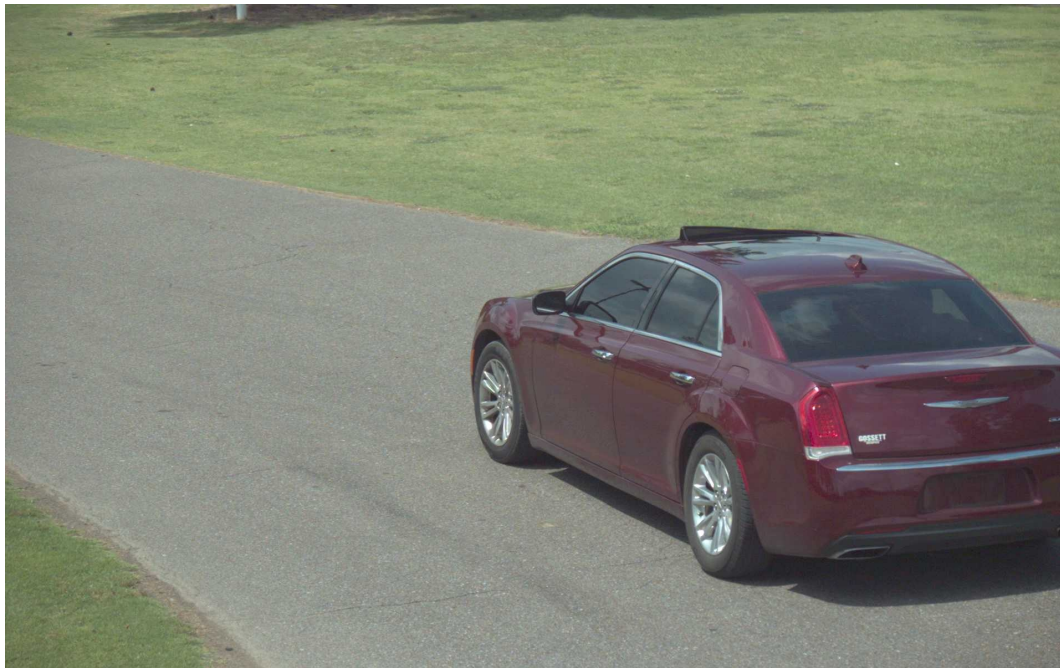

LPR Captures List

TFMV Links of Whitehaven 05.23.23

Location	License Plate Number	Object Type	Color	Make	Model	Year	Captured Date
Whitehaven Golf Course	NoPlate	sedan	red	chrysler	300	0-9	5/23/2023 2:56:52 PM