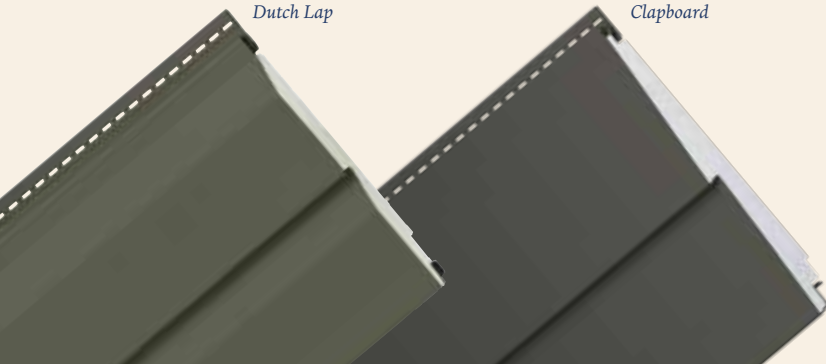

Double 5" Dutch Lap