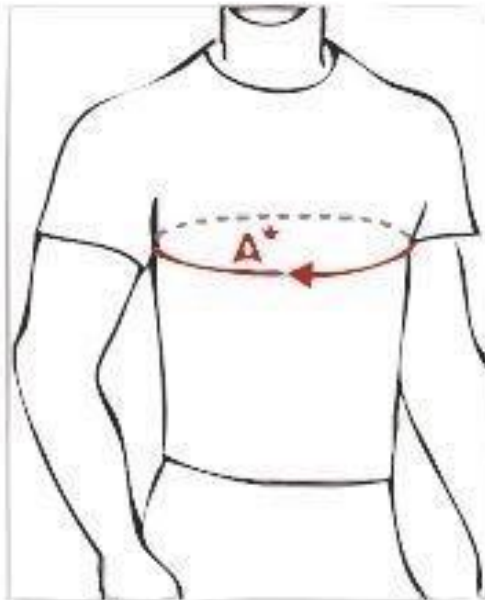

freem[®]

CHEST (CM)	CHEST (INCHES)	SIZE
68 - 77 cm	26.7 - 30.3	K (Child)
77 - 86 cm	30.3 - 33.8	0 (Child)
87 - 96 cm	34.2 - 37.7	1
96 - 105 cm	37.7 - 41.3	2
105 - 114 cm	41.3 - 44.8	3