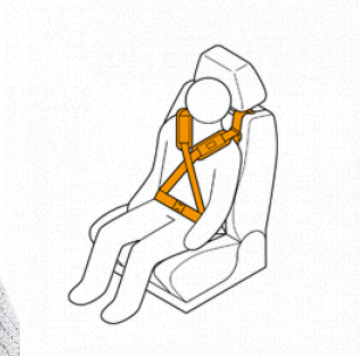

POSTURAL AND BEHAVIOURAL HARNESSSES

CROSSIT HARNESS

**MOBILITY
ENGINEERING**

POSTURAL HARNESS SYSTEM

CROSSIT HARNESS

The **Crossit Harness System** is a postural and support harness that provides upper body support and prevents the person falling forward or to the side to ensure that the vehicles seatbelt works correctly.

What is the function of **Crossit Harness**?

This product is used to ensure the occupant is safely seated in the correct seating position for the vehicle's seatbelt.

The **Crossit Kit** has separate straps that allow the harness to be fixed to the seatback for easy installation.

FEATURES

-  Universal postural belt system that can be used in any seat, provided there is an opening between the seat and the backrest
-  Quick and easy to install and transfer between vehicles
-  Can be fastened vertical and connected to the chest buckle to be fixated over the body

The **Crossit Harness** is a positioning belt designed with the help of many involved parents of children with disabilities, drivers in the community transport, Occupational Therapists and health professionals to ensure the correct postural supports are achieved.