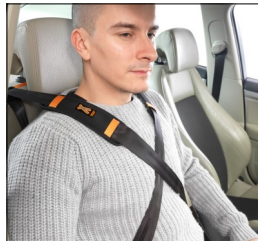

POSTURAL AND BEHAVIOURAL HARNESSSES

CROSSIT HARNESS

**MOBILITY
ENGINEERING**

POSTURAL HARNESS SYSTEM

CROSSIT HARNESS

The **Crossit Harness System** is a postural and support harness that provides upper body support and prevents the person falling forward or to the side to ensure that the vehicles seatbelt works correctly.

What is the function of **Crossit Harness**?

This product is used to ensure the occupant is safely seated in the correct seating position for the vehicle's seatbelt.

The **Crossit Kit** has separate straps that allow the harness to be fixed to the seatback for easy installation.

FEATURES

-  Universal postural belt system that can be used in any seat, provided there is an opening between the seat and the backrest
-  Quick and easy to install and transfer between vehicles
-  Can be fastened vertical and connected to the chest buckle to be fixated over the body

The **Crossit Harness** is a positioning belt designed with the help of many involved parents of children with disabilities, drivers in the community transport, Occupational Therapists and health professionals to ensure the correct postural supports are achieved.