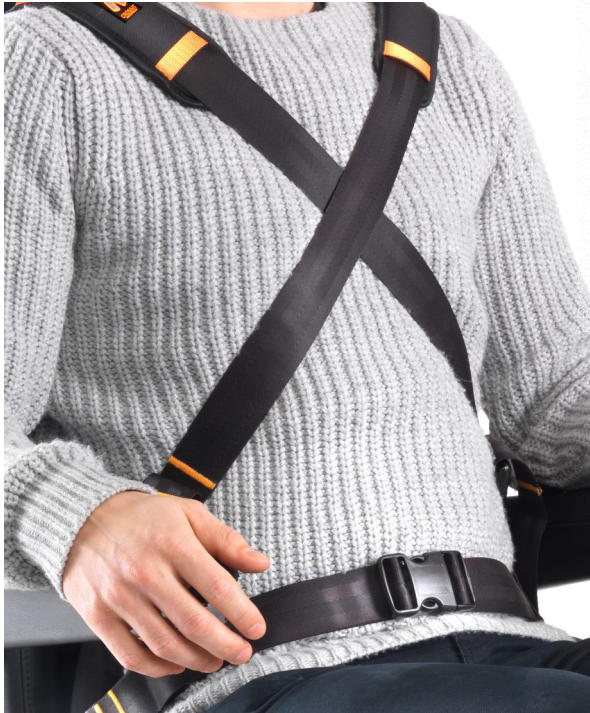

POSTURAL AND BEHAVIOURAL HARNESSSES

CROSSIT HARNESS

**MOBILITY
ENGINEERING**

POSTURAL HARNESS SYSTEM

CROSSIT HARNESS

The **Crossit Harness System** is a postural and support harness that provides upper body support and prevents the person falling forward or to the side to ensure that the vehicles seatbelt works correctly.

What is the function of **Crossit Harness**?

This product is used to ensure the occupant is safely seated in the correct seating position for the vehicle's seatbelt.

The **Crossit Kit** has separate straps that allow the harness to be fixed to the seatback for easy installation.

FEATURES

-  Universal postural belt system that can be used in any seat, provided there is an opening between the seat and the backrest
-  Quick and easy to install and transfer between vehicles
-  Can be fastened vertical and connected to the chest buckle to be fixated over the body

The **Crossit Harness** is a positioning belt designed with the help of many involved parents of children with disabilities, drivers in the community transport, Occupational Therapists and health professionals to ensure the correct postural supports are achieved.