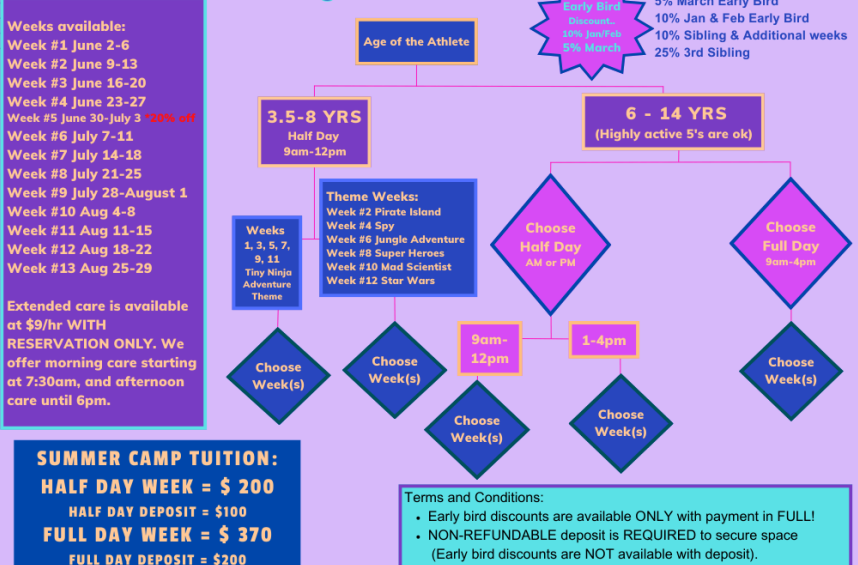

2025 Ninja Warrior Summer Camp Registration Guide

April WNL

Qualifier

April 12 & 13, 2025

Classes CANCELED
Sat, April 12,
2025 due to our
competition.

World Ninja League

paularobertsmorrison@gmail.com www.kineticninjawarrior.com

REGISTER NOW FOR REMAINING SPACES IN 2025 SUMMER CAMPS!