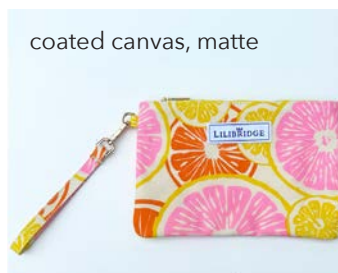

## THE WRISTLET

- Available in original and coated canvas
- Dimensions: 6.5”h x 9.5”w
- Hand-drawn design, screen printed
- Zip-top closure, color coordinated lining
- 6” detachable wrist strap
- Wholesale \$23.00 MSRP \$46.00

R4R Pink Matisse  
SKU: LB-1919-

Cheetah Black  
SKU: LB-1919-CHE-BLK

POPPY  
SKU: LB-1919-POP

Coconut Palm  
SKU: LB-1919-CP-O

Signature Pineapple  
SKU: LB-1919-SIG

Les Lignes  
SKU: LB-1919-LES

Slice of Sun  
SKU: LB-1919-SS

Hydrangea Blue  
SKU: LB-1919-HY-N/B

# THE TENNIS BAG

- 100% natural cotton canvas, coated, matte finish
- Dimensions: 18" w X 15" h X 8" d
- Color-coordinated, waterproof lining
- Padded protective tennis racquet compartment with zipper
- Accommodates racquets & sport paddles of various sizes (holds 2 tennis racquets)
- Lobster claw closure
- Footed base for protection on clay courts
- Custom, color-coordinated webbing strap, 11" drop
- Hand-drawn design, screen-printed
- Wholesale \$92.50 MSRP \$185.00