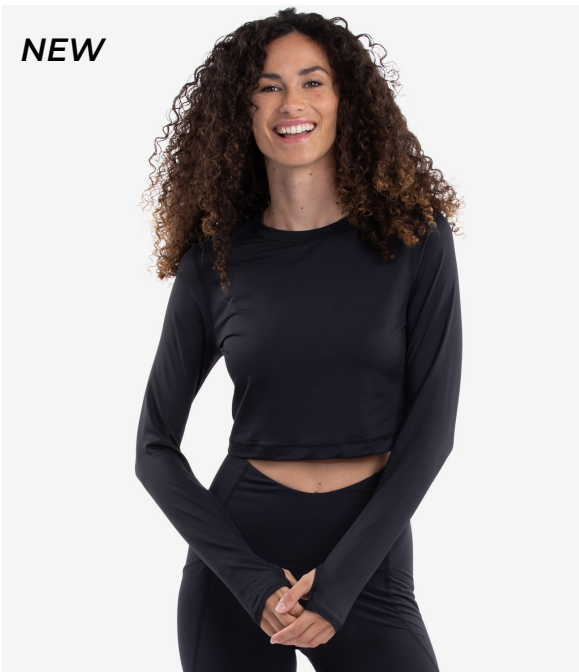

PROUD MEMBER
2022

4001 / Crop Top

Sizes: XS - XL

Long sleeve crop top
Elongated sleeves for hand protection

MAP Price: \$60

Core

Fashion

Trending

4010 / Full Zip Crop Top

Sizes: XS - XL

Long sleeve crop top
Elongated sleeves for hand protection

MAP Price: \$76

Core

Fashion

Trending

NEW

4015 / Everyday Crop Top

Sizes: XS - XL

Extended body length
Elongated sleeves for hand protection

MAP Price: \$64

Core

2001 / 24/7 Top

Sizes: XS - XL (XXL in select colors)

Left shoulder pocket
Elongated sleeves for hand protection