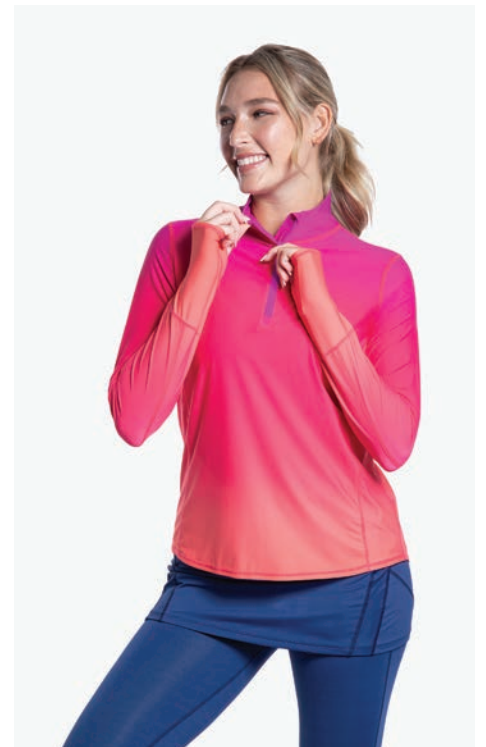

MAP Price: \$118

Flowers of the Sun

4015J / Everyday Crop Top

Sizes: XS - XL
BQ035.900

Extended body length
Elongated sleeves for hand protection

MAP Price: \$74

24350J / Paddle Suit

Sizes: XS - XL
BQ052.400

Front zipper
Long sleeve
Built in padded bra for support

MAP Price: \$108

3002J / Relaxed Mock Zip Top

Sizes: XS - XL
BQ046.600

Neck coverage
Reflective trim
Elongated sleeves for hand protection

MAP Price: \$96