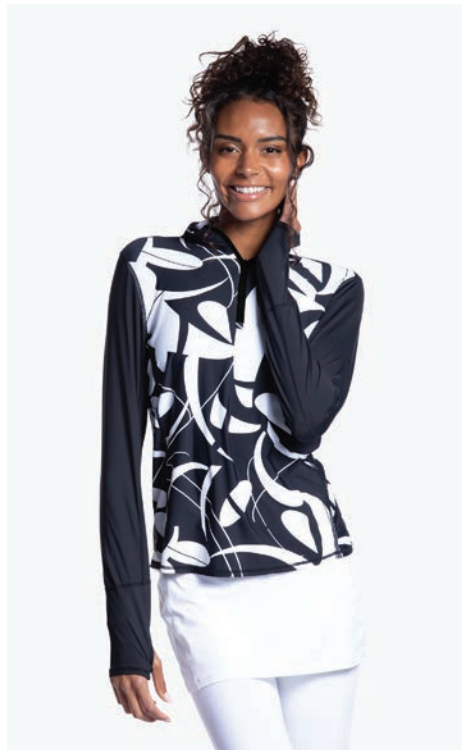

Left shoulder pocket
Elongated sleeves for hand protection

MAP Price: \$78

3002J / Relaxed Mock Zip Top

Sizes: XS - XL
BQ046.600

Neck coverage
Reflective trim
Elongated sleeves for hand protection

MAP Price: \$96