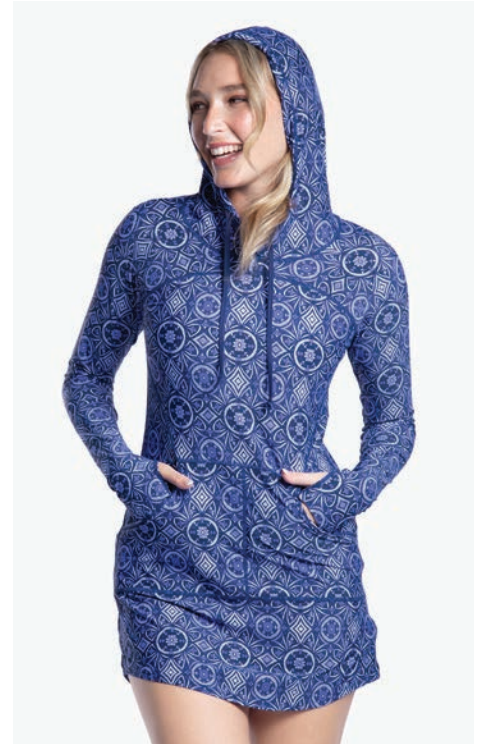

MAP Price: \$96

Moroccan Tiles

4015J / Everyday Crop Top

Sizes: XS - XL
BQ035.900

Extended body length
Elongated sleeves for hand protection

MAP Price: \$74

24350J / Paddle Suit

Sizes: XS - XL
BQ052.400

Front zipper
Long sleeve
Built in padded bra for support

MAP Price: \$108

2009J / Hoodie Dress

Sizes: XS - XL
BQ057.200

Loose fitting
Elongated sleeves for hand protection
Front pockets
Dress length front in size medium: 32.5"
Dress length back in size medium: 34"