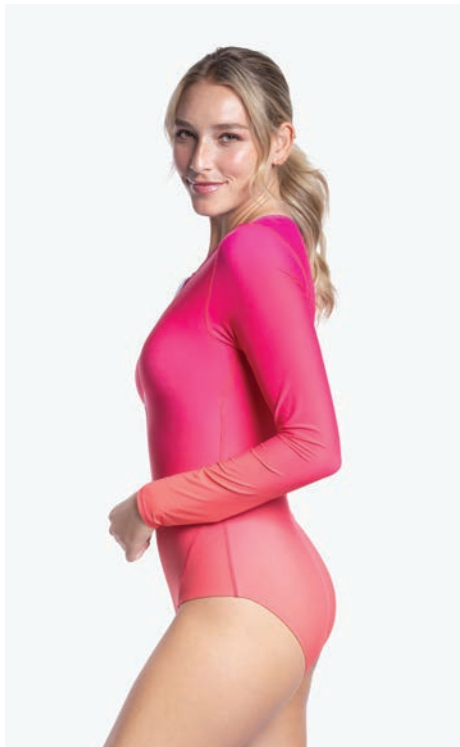

MAP Price: \$118

Flowers of the Sun

4015J / Everyday Crop Top

Sizes: XS - XL
BQ035.900

Extended body length
Elongated sleeves for hand protection

MAP Price: \$74

24350J / Paddle Suit

Sizes: XS - XL
BQ052.400

Front zipper
Long sleeve
Built in padded bra for support

MAP Price: \$108

3002J / Relaxed Mock Zip Top

Sizes: XS - XL
BQ046.600

Neck coverage
Reflective trim
Elongated sleeves for hand protection

MAP Price: \$96