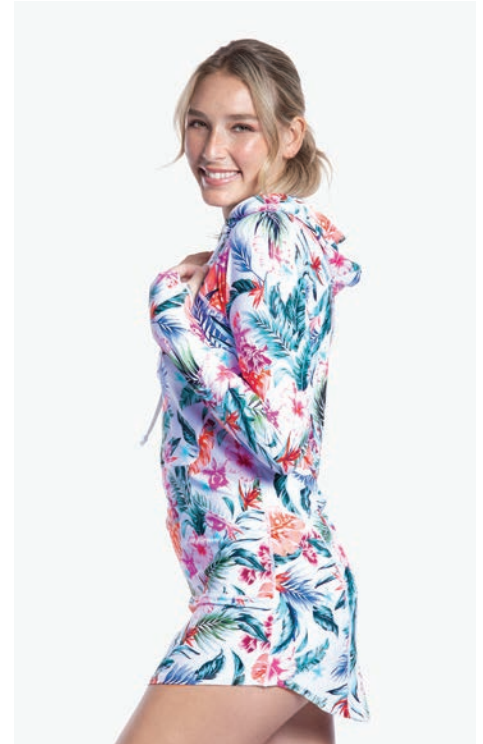

MAP Price: \$96

Hawaiian Terrace

4015J / Everyday Crop Top

Sizes: XS - XL
BQ035.900

Extended body length
Elongated sleeves for hand protection

MAP Price: \$74

24350J / Paddle Suit

Sizes: XS - XL
BQ052.400

Front zipper
Long sleeve
Built in padded bra for support

MAP Price: \$108

2009J / Hoodie Dress

Sizes: XS - XL
BQ057.200

Loose fitting
Elongated sleeves for hand protection
Front pockets
Dress length front in size medium: 32.5"
Dress length back in size medium: 34"