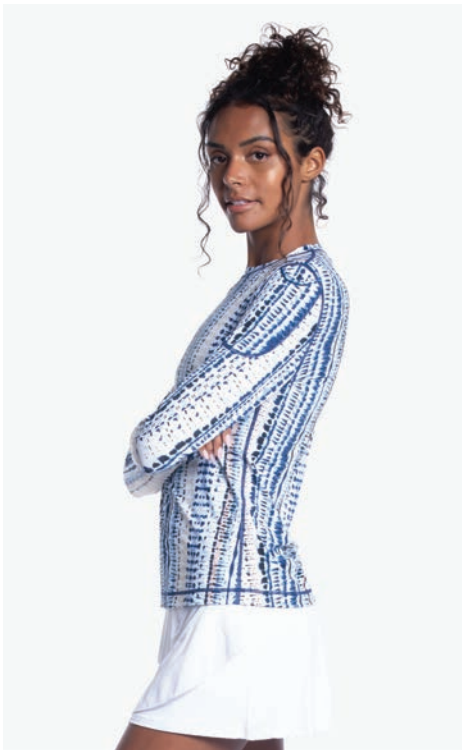

2001J / 24/7 Top

Sizes: XS - XL
BQ037.800

Left shoulder pocket
Elongated sleeves for hand protection

MAP Price: $78