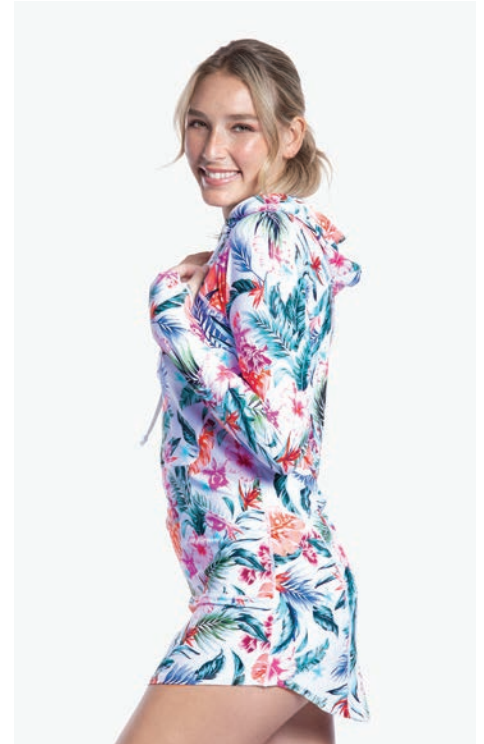

Extended body length
Elongated sleeves for hand protection

MAP Price: \$74

24350J / Paddle Suit

Sizes: XS - XL
BQ052.400

Front zipper
Long sleeve
Built in padded bra for support

MAP Price: \$108

2009J / Hoodie Dress

Sizes: XS - XL
BQ057.200

Loose fitting
Elongated sleeves for hand protection
Front pockets
Dress length front in size medium: 32.5"
Dress length back in size medium: 34"

MAP Price: \$118

2001J / 24/7 Top