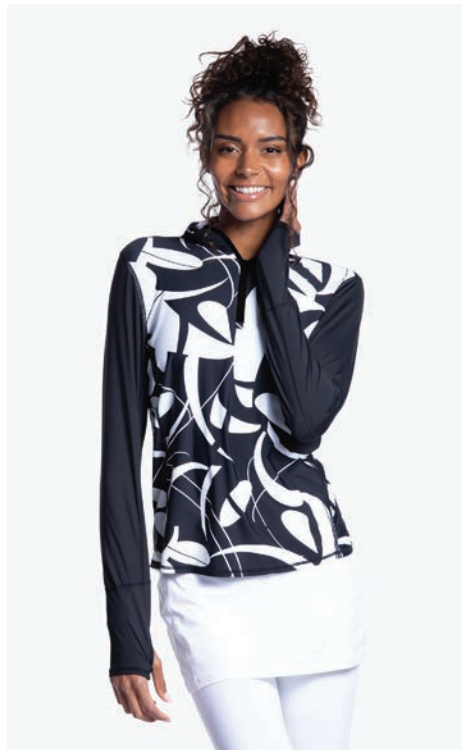

3002J / Relaxed Mock Zip Top

Sizes: XS - XL
BQ046.600

Neck coverage
Reflective trim
Elongated sleeves for hand protection

MAP Price: $96

Botanical Domino