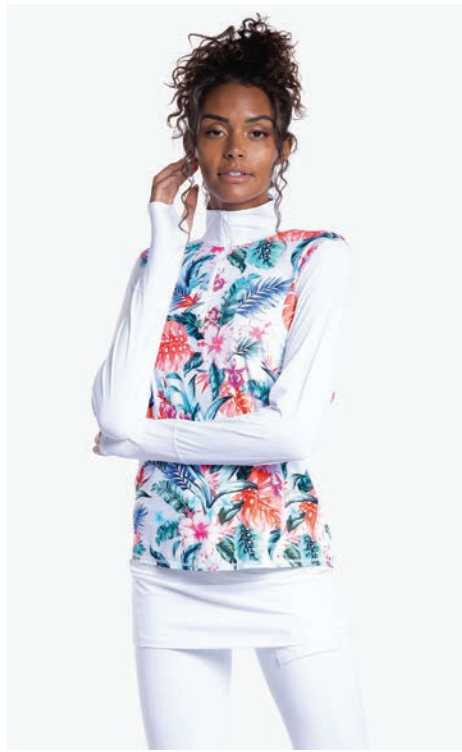

3002J / Relaxed Mock Zip Top

Sizes: XS - XL
BQ046.600

Neck coverage
Reflective trim
Elongated sleeves for hand protection

MAP Price: $96

Hawaiian Terrace