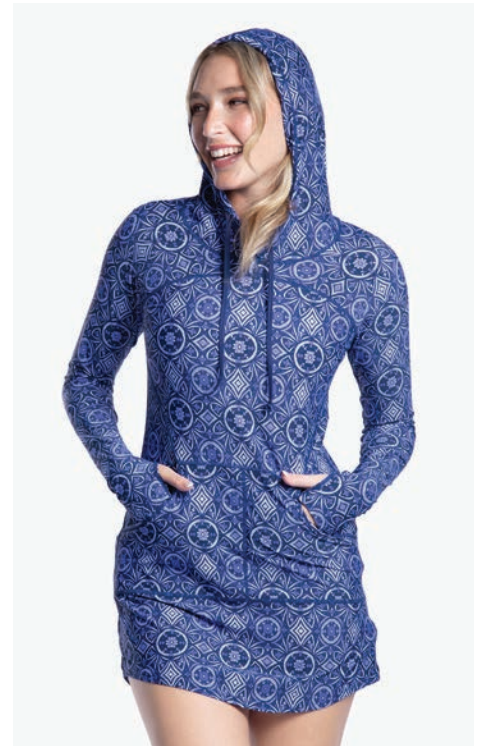

MAP Price: \$96

Moroccan Tiles

4015J / Everyday Crop Top

Sizes: XS - XL
BQ035.900

Extended body length
Elongated sleeves for hand protection

MAP Price: \$74

24350J / Paddle Suit

Sizes: XS - XL
BQ052.400

Front zipper
Long sleeve
Built in padded bra for support

MAP Price: \$108

2009J / Hoodie Dress

Sizes: XS - XL
BQ057.200

Loose fitting
Elongated sleeves for hand protection
Front pockets
Dress length front in size medium: 32.5"
Dress length back in size medium: 34"