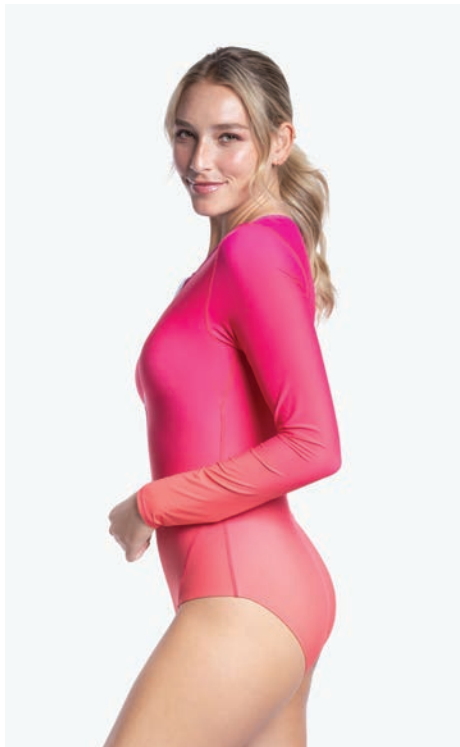

Extended body length
Elongated sleeves for hand protection

MAP Price: \$74

24350J / Paddle Suit

Sizes: XS - XL
BQ052.400

Front zipper
Long sleeve
Built in padded bra for support

MAP Price: \$108

2009J / Hoodie Dress

Sizes: XS - XL
BQ057.200

Loose fitting
Elongated sleeves for hand protection
Front pockets
Dress length front in size medium: 32.5"
Dress length back in size medium: 34"

MAP Price: \$118

Flowers of the Sun

4015J / Everyday Crop Top

Sizes: XS - XL
BQ035.900

Extended body length
Elongated sleeves for hand protection

MAP Price: \$74

24350J / Paddle Suit

Sizes: XS - XL
BQ052.400

Front zipper
Long sleeve
Built in padded bra for support