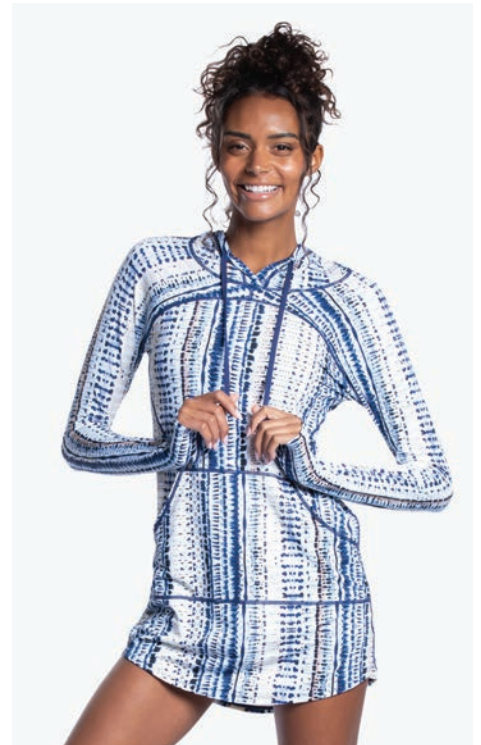

Front zipper
Long sleeve
Built in padded bra for support

MAP Price: \$108

2009J / Hoodie Dress

Sizes: XS - XL
BQ057.200

Loose fitting
Elongated sleeves for hand protection
Front pockets
Dress length front in size medium: 32.5"
Dress length back in size medium: 34"