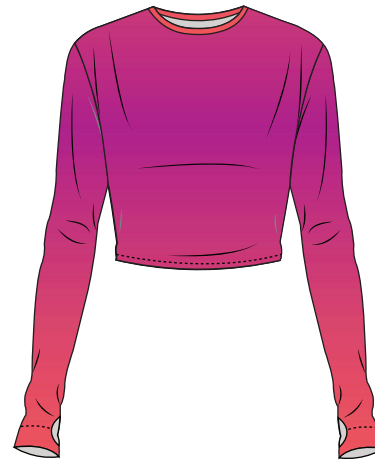

SIZE: XS-XL
FABRIC: 87% NYLON 13% SPANDEX

2009J-MRT Hoodie Dress

Loose fitting
Elongated sleeves for hand protection
Front pockets
Dress length front in size medium: 32.5"
Dress length back in size medium: 34"

MAP Price: \$118

24350J-MRT Paddle Suit

Front Zipper
Long sleeve

MAP Price: \$108

Suggested BloqUV colors to enhance your collection

Indigo (IDO)

Navy (NVY)

Steel Blue (SBL)

White (WHT)

BLOQUV

JANTZEN

Flowers Of The Sun / Starts Shipping 09.30.2023

SIZE: XS-XL
FABRIC: 87% NYLON 13% SPANDEX

3002J-FOS
Relaxed Mock Zip Top
Neck Coverage
Elongated sleeves for hand protection
MAP Price: \$96

4015J-FOS
Everyday Crop Top
Extended body length
Elongated sleeves for hand protection
MAP Price: \$74

2001 J-FOS
24/7 Top
Left shoulder pocket
Elongated sleeves for hand protection
MAP Price: \$78

Flowers Of The Sun / Starts Shipping 09.30.2023