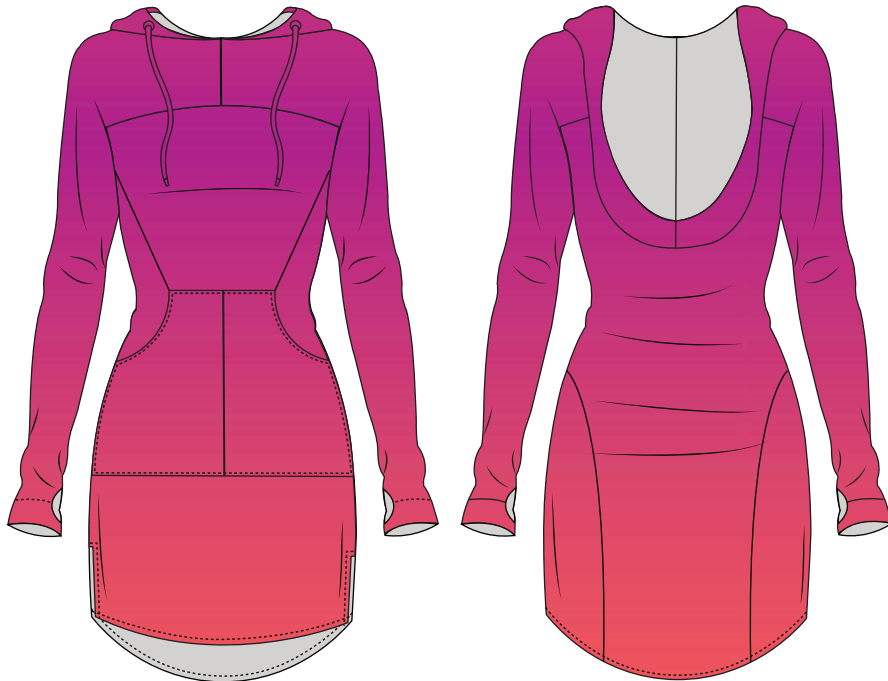

White (WHT)

BLOQUV

JANTZEN

Flowers Of The Sun / Starts Shipping 09.30.2023

SIZE: XS-XL
FABRIC: 87% NYLON 13% SPANDEX

3002J-FOS
Relaxed Mock Zip Top
Neck Coverage
Elongated sleeves for hand protection
MAP Price: \$96

4015J-FOS
Everyday Crop Top
Extended body length
Elongated sleeves for hand protection
MAP Price: \$74

2001 J-FOS
24/7 Top
Left shoulder pocket
Elongated sleeves for hand protection
MAP Price: \$78

Flowers Of The Sun / Starts Shipping 09.30.2023

SIZE: XS-XL
FABRIC: 87% NYLON 13% SPANDEX

2009J-FOS Hoodie Dress

Loose fitting
Elongated sleeves for hand protection
Front pockets
Dress length front in size medium: 32.5"
Dress length back in size medium: 34"