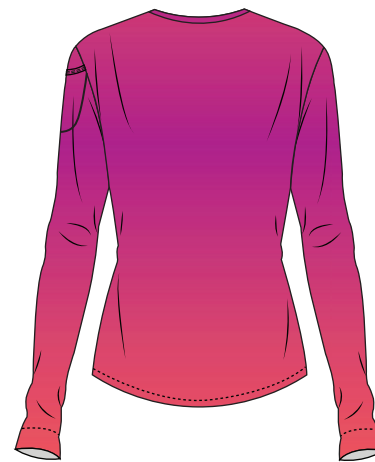

SIZE: XS-XL
FABRIC: 87% NYLON 13% SPANDEX

2009J-MRT Hoodie Dress

Loose fitting
Elongated sleeves for hand protection
Front pockets
Dress length front in size medium: 32.5"
Dress length back in size medium: 34"

MAP Price: \$118

24350J-MRT Paddle Suit

Front Zipper
Long sleeve

MAP Price: \$108

Suggested BloqUV colors to enhance your collection

Indigo (IDO)

Navy (NVY)

Steel Blue (SBL)

White (WHT)

BLOQUV

JANTZEN

Flowers Of The Sun / Starts Shipping 09.30.2023

SIZE: XS-XL
FABRIC: 87% NYLON 13% SPANDEX

3002J-FOS
Relaxed Mock Zip Top
Neck Coverage
Elongated sleeves for hand protection
MAP Price: \$96

4015J-FOS
Everyday Crop Top
Extended body length
Elongated sleeves for hand protection
MAP Price: \$74

2001 J-FOS
24/7 Top
Left shoulder pocket
Elongated sleeves for hand protection
MAP Price: \$78

Flowers Of The Sun / Starts Shipping 09.30.2023