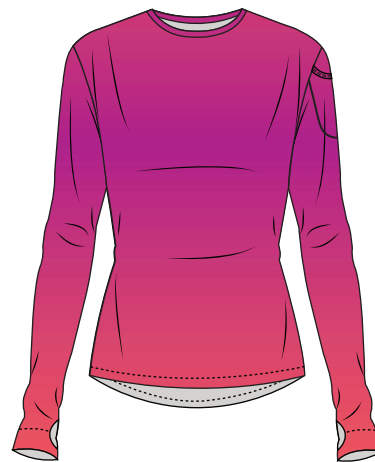

SIZE: XS-XL
FABRIC: 87% NYLON 13% SPANDEX

2009J-MRT Hoodie Dress

Loose fitting
Elongated sleeves for hand protection
Front pockets
Dress length front in size medium: 32.5"
Dress length back in size medium: 34"

White (WHT)

BLOQUV

JANTZEN

Flowers Of The Sun / Starts Shipping 09.30.2023

SIZE: XS-XL
FABRIC: 87% NYLON 13% SPANDEX

3002J-FOS
Relaxed Mock Zip Top
Neck Coverage
Elongated sleeves for hand protection
MAP Price: \$96

4015J-FOS
Everyday Crop Top
Extended body length
Elongated sleeves for hand protection
MAP Price: \$74

2001 J-FOS
24/7 Top
Left shoulder pocket
Elongated sleeves for hand protection
MAP Price: \$78

Flowers Of The Sun / Starts Shipping 09.30.2023

SIZE: XS-XL
FABRIC: 87% NYLON 13% SPANDEX

2009J-FOS Hoodie Dress

Loose fitting
Elongated sleeves for hand protection
Front pockets
Dress length front in size medium: 32.5"
Dress length back in size medium: 34"