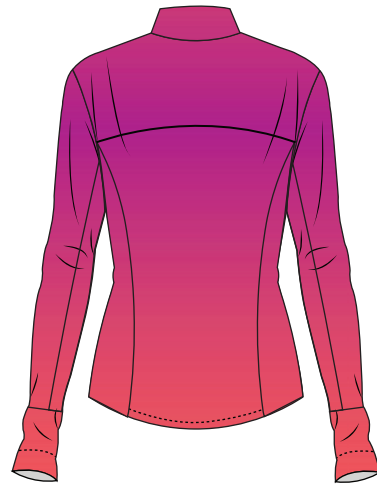

MAP Price: \$118

24350J-MRT Paddle Suit

Front Zipper
Long sleeve

MAP Price: \$108

Suggested BloqUV colors to enhance your collection

Indigo (IDO)

Navy (NVY)

Steel Blue (SBL)

White (WHT)

BLOQUV

JANTZEN

Flowers Of The Sun / Starts Shipping 09.30.2023

SIZE: XS-XL
FABRIC: 87% NYLON 13% SPANDEX

3002J-FOS
Relaxed Mock Zip Top
Neck Coverage
Elongated sleeves for hand protection
MAP Price: \$96

4015J-FOS
Everyday Crop Top
Extended body length
Elongated sleeves for hand protection
MAP Price: \$74

2001 J-FOS
24/7 Top
Left shoulder pocket
Elongated sleeves for hand protection
MAP Price: \$78

Flowers Of The Sun / Starts Shipping 09.30.2023

SIZE: XS-XL
FABRIC: 87% NYLON 13% SPANDEX

2009J-FOS Hoodie Dress

Loose fitting
Elongated sleeves for hand protection
Front pockets
Dress length front in size medium: 32.5"
Dress length back in size medium: 34"