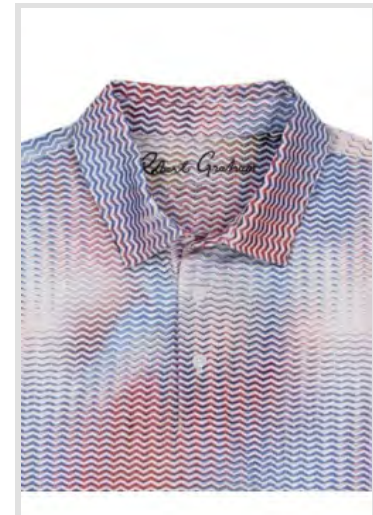

Robert Graham

RESORT DELIVERY 3 - 12/1