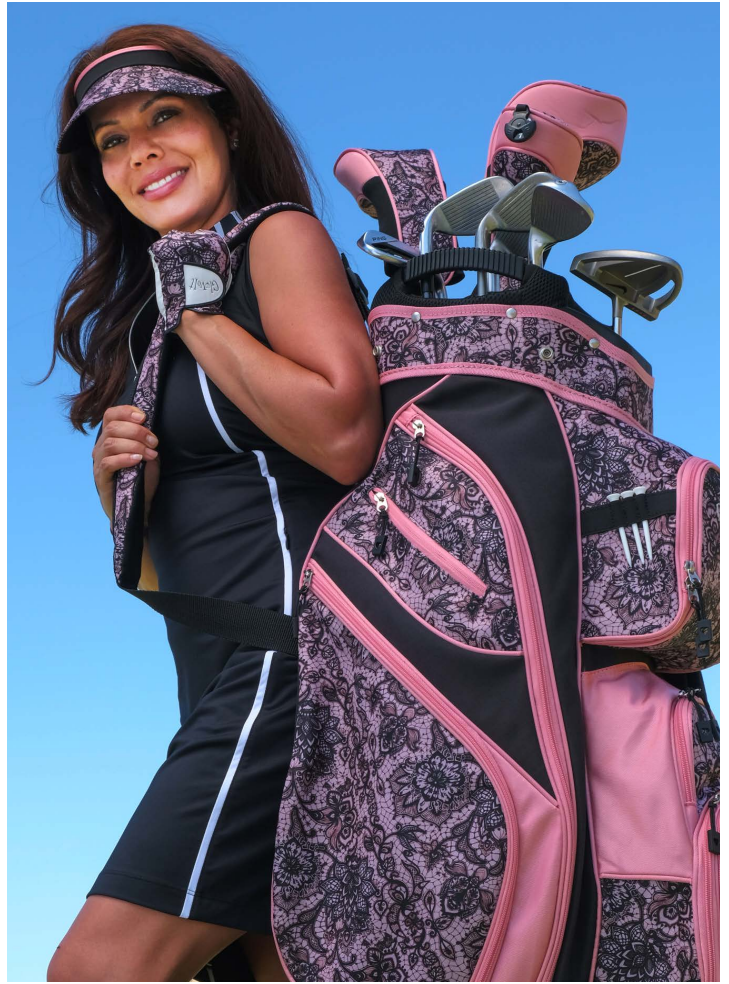

Towel  
T406-0012

Clip On Visor  
VC406-0011

Pickleball Sling Bag  
PB406-2750

Tennis/Sport Tote  
TT406-4250

Tennis Backpack  
TR406-0050