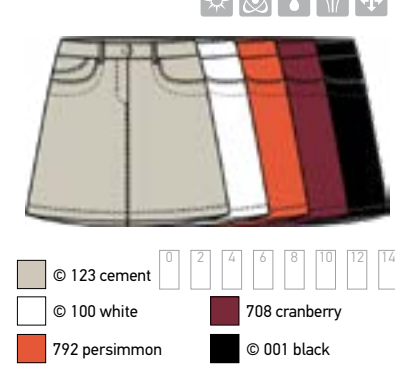

MARIKA SKORT NI8210610
4-Way Stretch woven US $45.00
90 Polyester / 10 Spandex
Length 18"