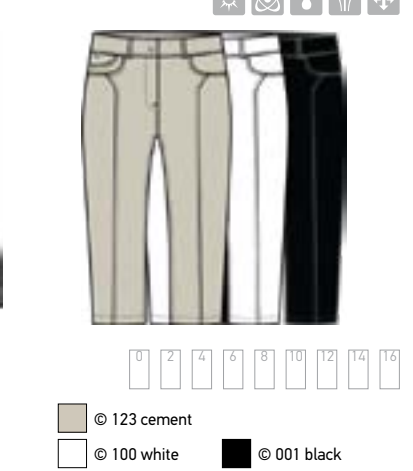

CARLI POLO NI3211181
Delicate jacquard US \$37.50
100 polyester

BRIANNA MOCK NI2211115
Delicate Jacquard US \$33.00
100 Polyester

UMBER MOCK NI3211124
Delicate Jacquard US \$38.00
100 Polyester

BALA SWEATER NI2211210
Coolmax Knitwear US \$50.00
60 Cotton / 40 Polyester

BELLAMY LONG SHORT NI3211404
4-Way Stretch Woven US \$47.50
90 Polyester / 10 Spandex
Inseam 17"

BIANKA DRESS NI3211653
Lightweight Stretch Woven US \$59.00
92 Polyester / 8 Spandex
Length 35"

BROOKLYN SKORT NI2211612
Lightweight stretch woven US \$48.00
92 Polyester / 8 Spandex
Length 16"