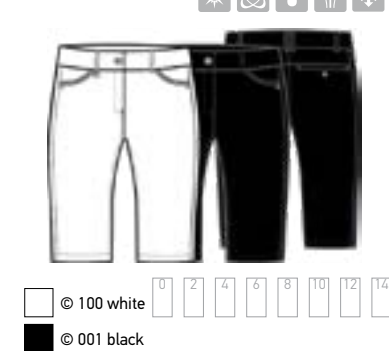

LILY DRESS NI3211640 p.4

BRENNA POLO NI2211100
Piqué US \$32.00
50 Coolmax / 50 Polyester

NIKKI POLO NI0210101
Piqué US \$27.50
50 Coolmax / 50 Polyester

NOA MOCK NI0210103
Piqué US \$30.00
50 Coolmax / 50 Polyester

BAILEY LONG SHORT NI2211301
Soft Woven US \$45.00
100 Polyester
Inseam 11"

NAILA POLO NI3211104
Lightweight Jersey US \$35.00
91 Nylon / 9 Spandex

NAOMI MOCK NI3211105
Lightweight Jersey US \$35.00
91 Nylon / 9 Spandex