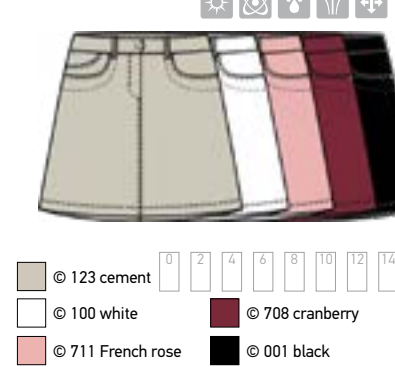

BIANKA DRESS NI3211653
Lightweight Stretch Woven 92 Polyester / 8 Spandex US \$59.00
Length 35"

BROOKLYN SKORT NI2211612
Lightweight stretch woven 92 Polyester / 8 Spandex US \$48.00
Length 16"

MARIKA SKORT NI8210610
4-Way Stretch woven 90 Polyester / 10 Spandex US \$45.00
Length 18"