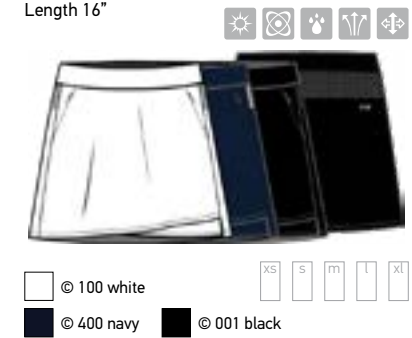

BIANKA DRESS NI3211653
Lightweight Stretch Woven US \$59.00
92 Polyester / 8 Spandex
Length 35"

BROOKLYN SKORT NI2211612
Lightweight stretch woven US \$48.00
92 Polyester / 8 Spandex
Length 16"

CARINA SKORT NI3211618
Lightweight Stretch Woven US \$49.00
92 Polyester / 8 Spandex
Length 17"