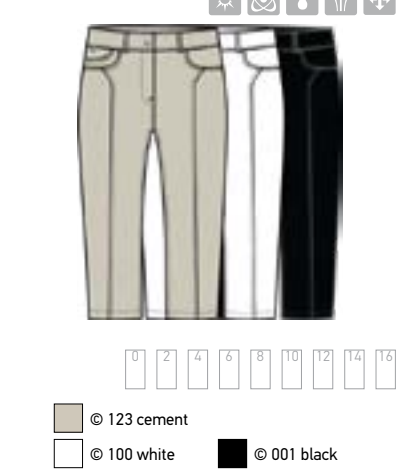

BELLAMY LONG SHORT NI3211404
4-Way Stretch Woven 90 Polyester / 10 Spandex US $47.50
Inseam 17"