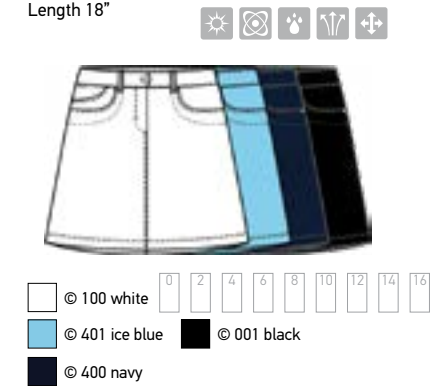

MARIKA SKORT NI8210610
4-Way Stretch woven US $45.00
90 Polyester / 10 Spandex
Length 18"