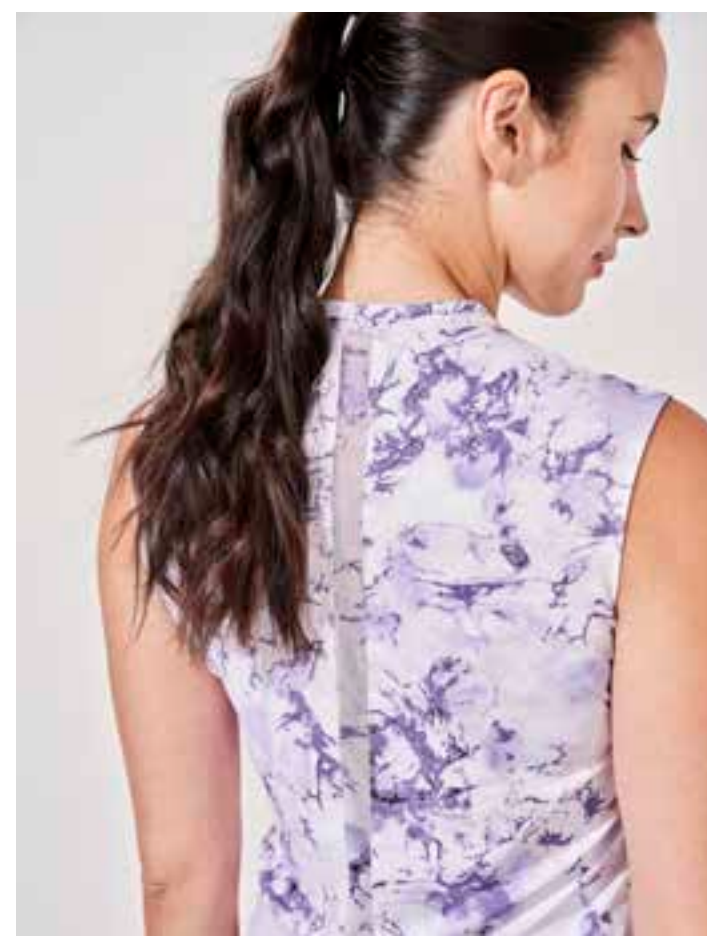

PURPLE CANDY