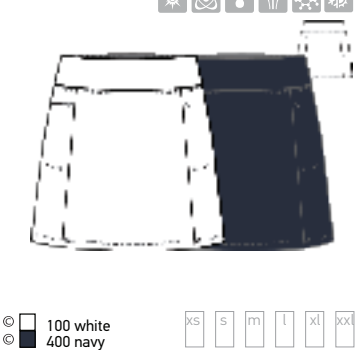

LINA SKORT NV4211669
Jacquard knit "Livcool"
91 nylon 9 spandex
Length 17"