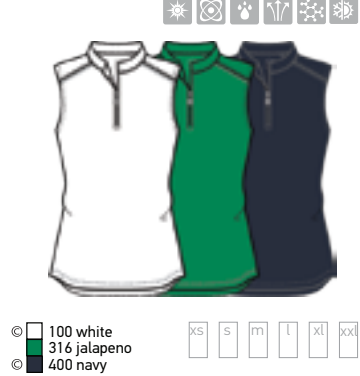

GRETTA SWEATER NV4211222 p.16 MADY MOCK NI3211173 p.16

GRETTA SWEATER NV4211222 p.16

NAOMI II MOCK NV4211105
Jacquard knit "Livcool"
91 nylon 9 spandex