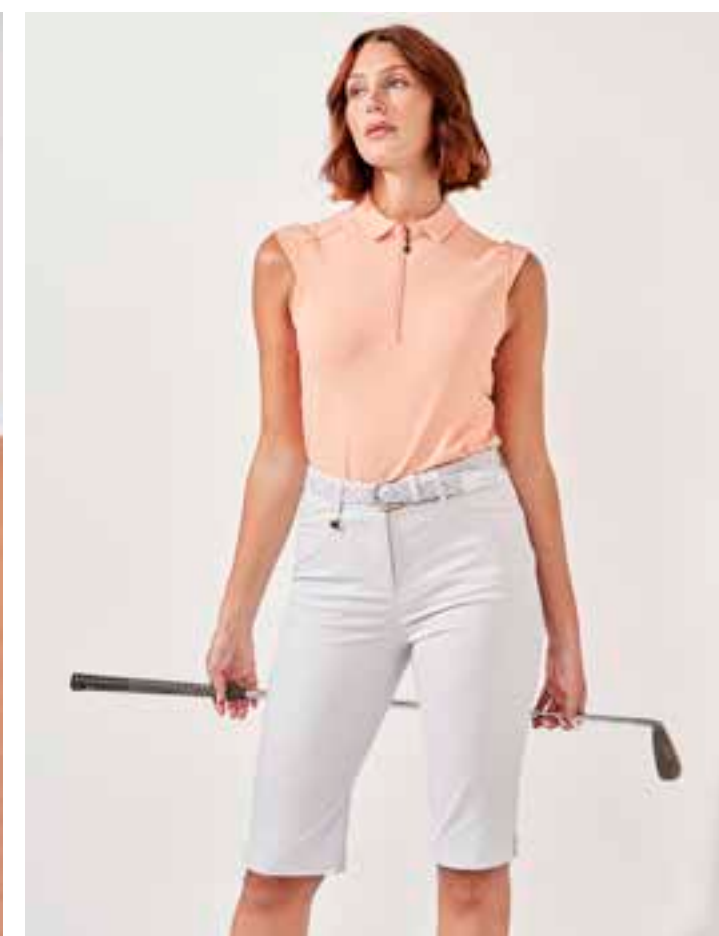

PURPLE CANDY