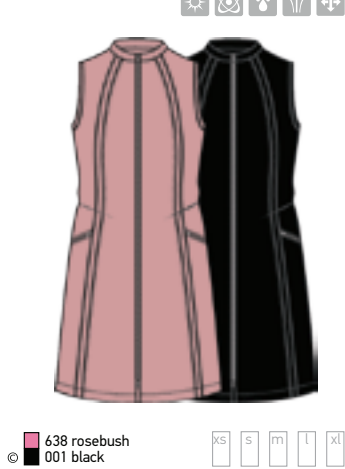

BIANKA DRESS NI3211653
4-Way stretch woven
92 Polyester / 8 Spandex
Length 35"