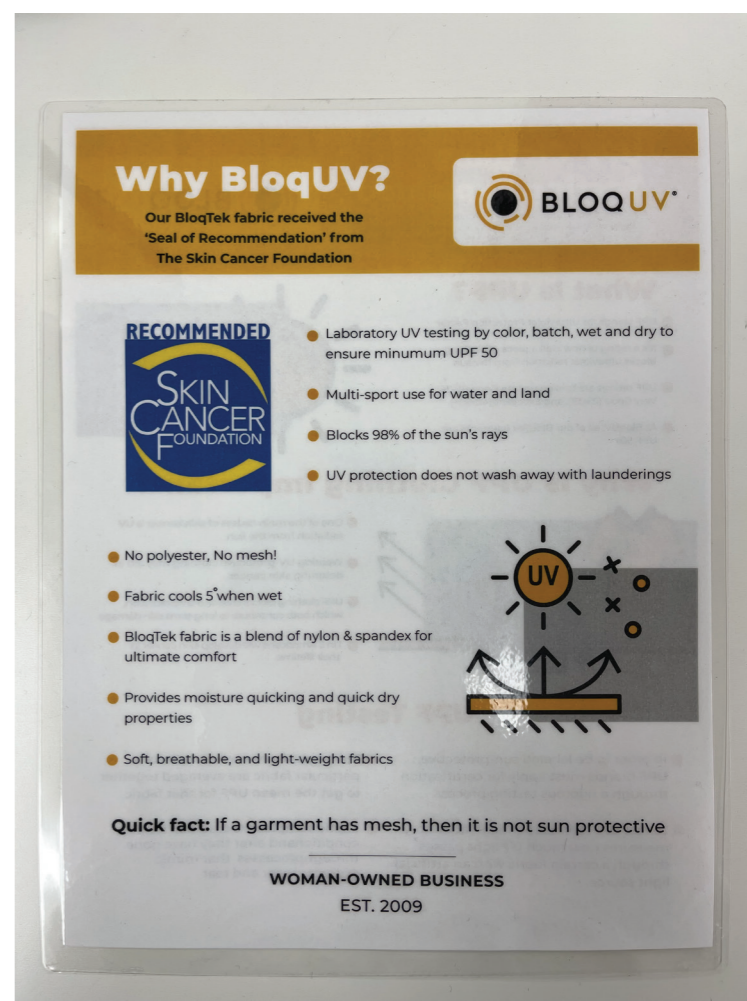

In-Store Signage

1. 8.5x11 in Easel Signs (option by activity)
2. 8.5x11 in Infographic Sheet
3. Hanger Sign
4. 5x7 & 4x6 Holder Insert Sign
5. Branded Stickers
6. Acrylic Logo Sign
7. Window Decal

1. Tennis Couple

1. Active Couple

1. Swim Couple

1. Golf male player

1. Multi Sport Female

1. Skin Cancer Foundation

1. Kids

1. Easel sign (back)

2. Infographic sheet