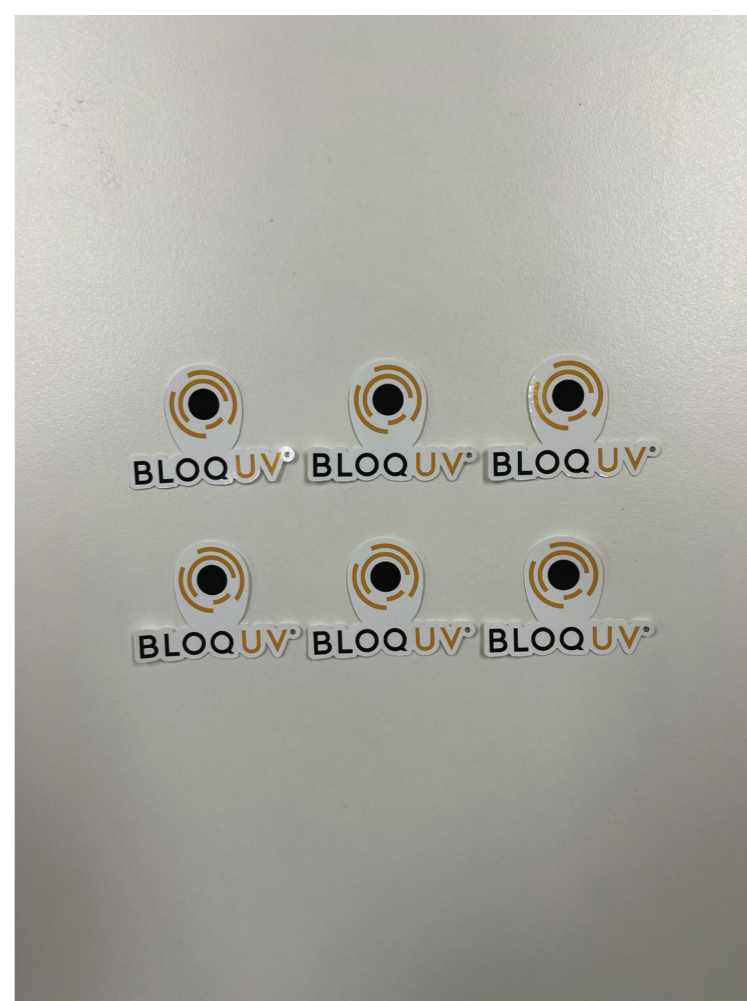

In-Store Signage

1. 8.5x11 in Easel Signs (option by activity)
2. 8.5x11 in Infographic Sheet
3. Hanger Sign
4. 5x7 & 4x6 Holder Insert Sign
5. Branded Stickers
6. Acrylic Logo Sign
7. Window Decal

1. Tennis Couple

3. Hanger Sign

3. Hanger Sign (Close Up)

4. Holder Inserts

5. Stickers

6. Acrylic Logo Sign

7. Window Decal