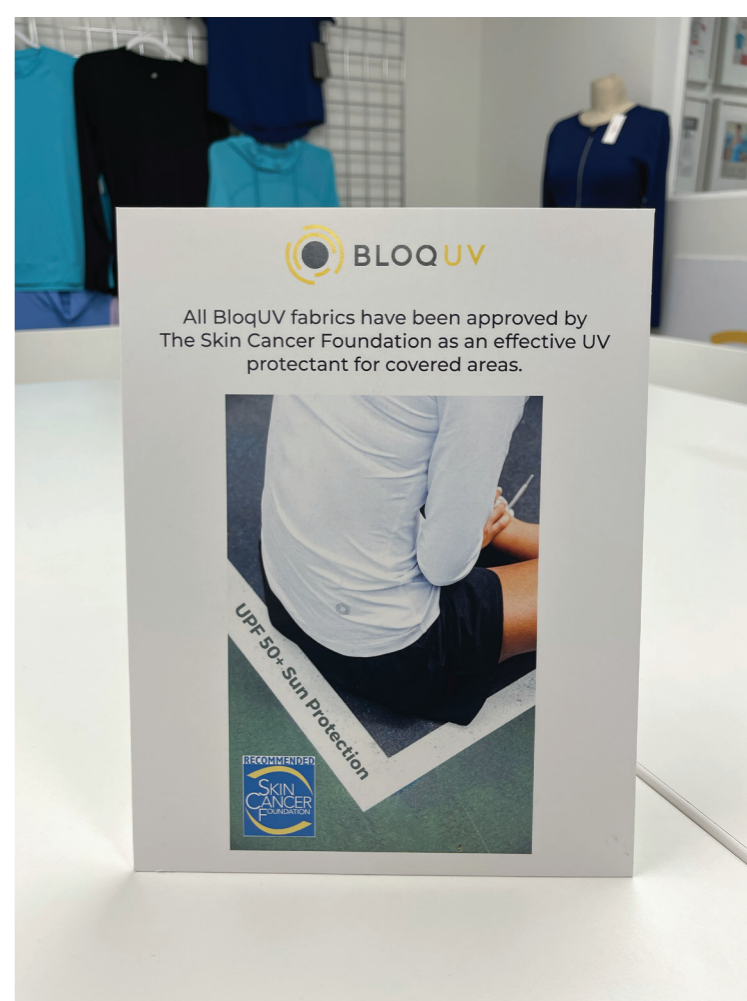

In-Store Signage

1. 8.5x11 in Easel Signs (option by activity)
2. 8.5x11 in Infographic Sheet
3. Hanger Sign
4. 5x7 & 4x6 Holder Insert Sign
5. Branded Stickers
6. Acrylic Logo Sign
7. Window Decal

1. Tennis Couple

1. Active Couple

1. Swim Couple

1. Golf male player

1. Multi Sport Female

1. Skin Cancer Foundation

1. Kids

1. Easel sign (back)

2. Infographic sheet