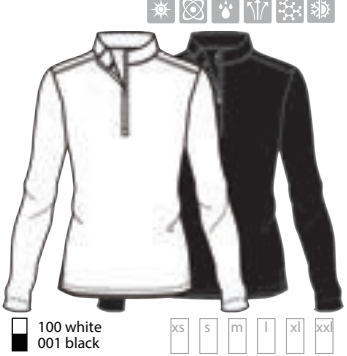

NADIA MOCK NV4211106
Jacquard knit "Livcool"
91 nylon 9 spandex