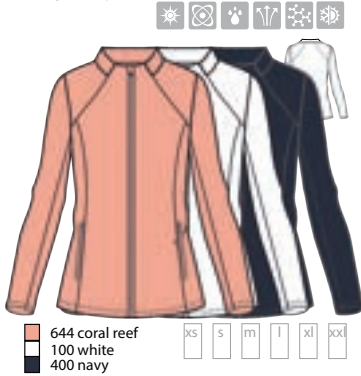

LONDON CARDIGAN NV4211769
Jacquard knit "Livcool"
91 nylon 9 spandex