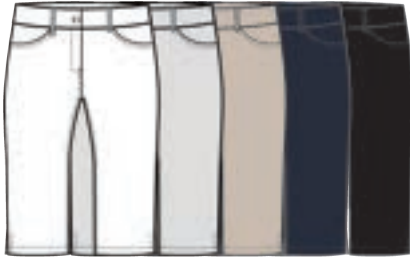

NALINI LONG SHORT NV4211311
2-Way stretch Twill
100 polyester
Inseam 14"

- 100 white
- 074 cloudy weather
- 0
- 2
- 4
- 6
- 8
- 10
- 12
- 14
- 16
- 134 desert
- 400 navy
- 001 black