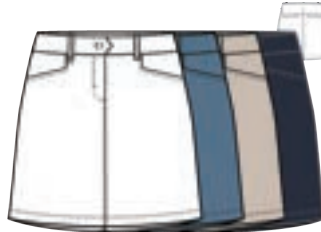

644 coral reef
100 white
400 navy

4-Way Stretch woven
92 polyester 8 spandex
Length 17"