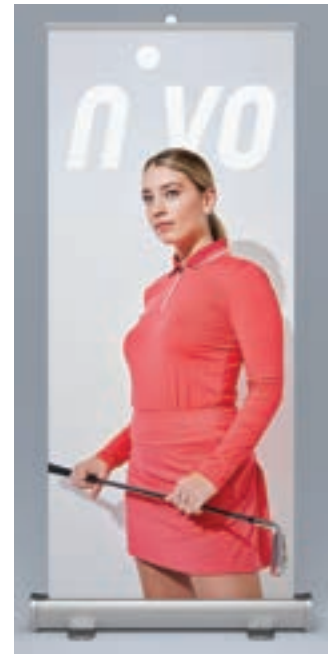

**CUSTOM VISUALS
DESIGNED TO
GUARANTEE
THE BEST IMPACT
IN STORE.**