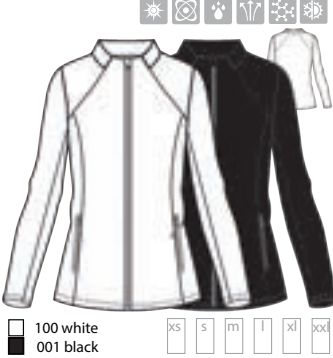

LONDON CARDIGAN NV4211769
Jacquard knit "Livcool"
91 nylon 9 spandex