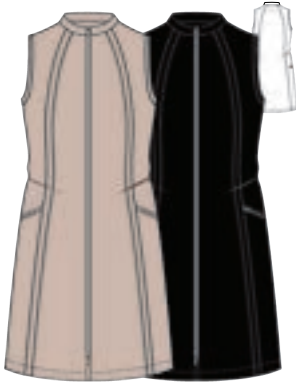

NEDIVA ANKLE PANT NV4211411
4 way stretch Popeline
86 polyester 14 spandex
Inseam 27"

NYALA PANT NV4211410
2-Way stretch Twill
100 polyester
Inseam 29"

BIANKA DRESS NI3211653

4-Way Stretch woven
92 polyester 8 spandex
Length 35"