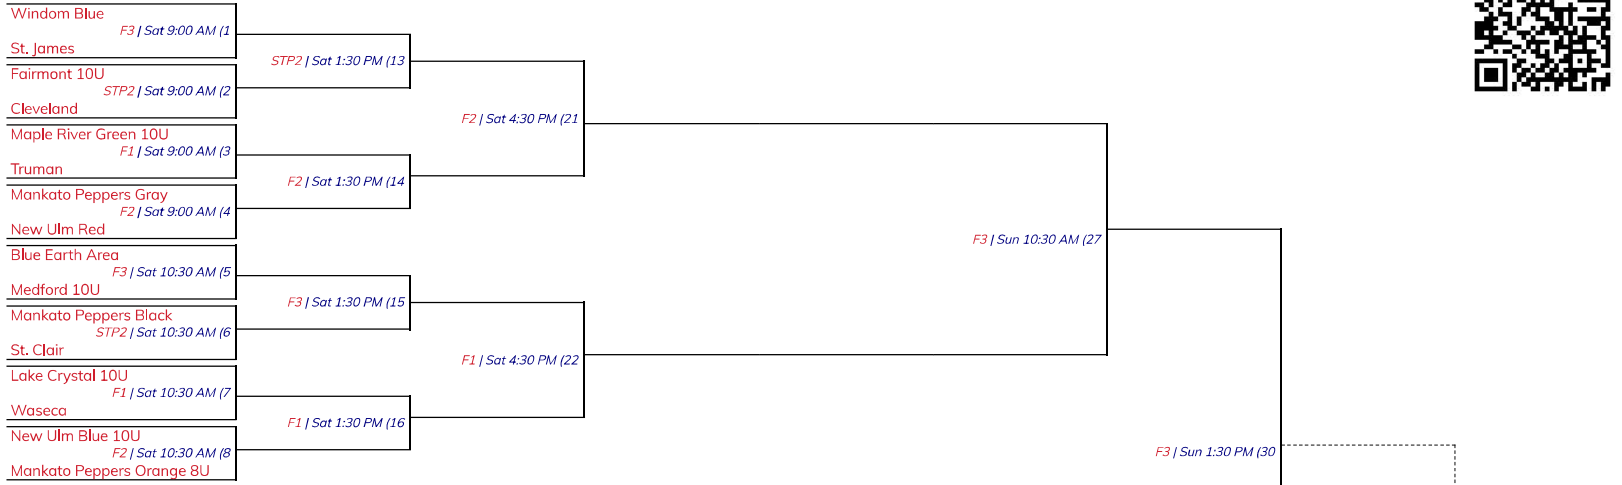

FP2021 - Southern Star League - 10-Open - 10-Open
 May 17 - Jul 30, 2021 — TBD, MN
 Double Elimination (16 Teams)

Winner's Bracket

Loser's Bracket