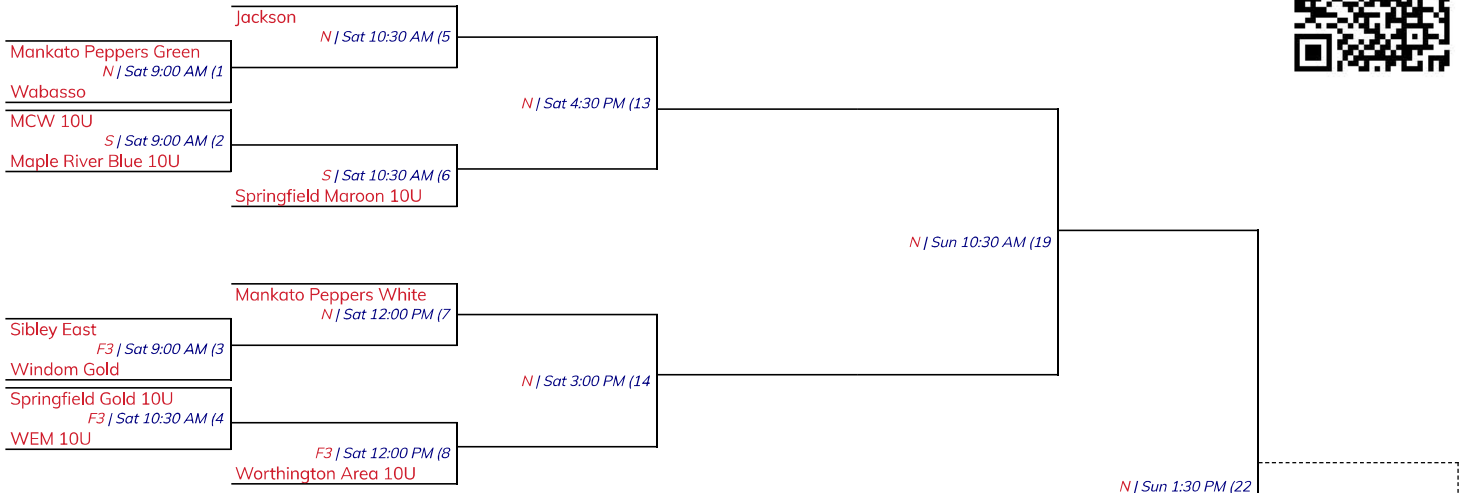

FP2021 - Southern Star League - 10-Open - 10-Open

May 17 - Jul 30, 2021 — TBD, MN

Double Elimination (12 Teams)

Winner's Bracket

Loser's Bracket