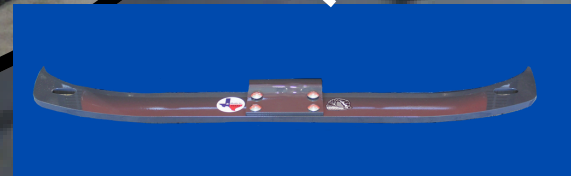

ArmorDillo Guards

by Creative Alloy Products

Front Light Guard

Roof Guard

Rear Light Guard

Hydraulic Coupler Guard

Optional:
Winch Bumper Housing Kit

Rear Hood Guard

by Creative Alloy Products

Front Light Guard

Rear Light Guard

Hydraulic Coupler Guard

Quick-Tach Cylinder Guard

Bumper Guard

Built in Plantersville, Texas

(936) 894-2060 Office