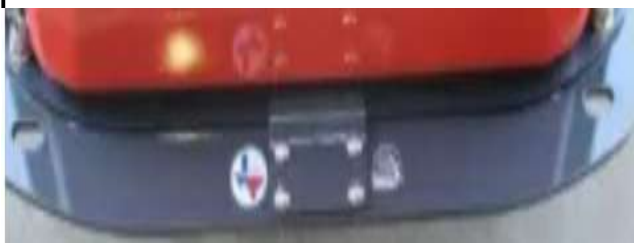

**Rear Bumper Guard
(GB-SVL-75-3)**