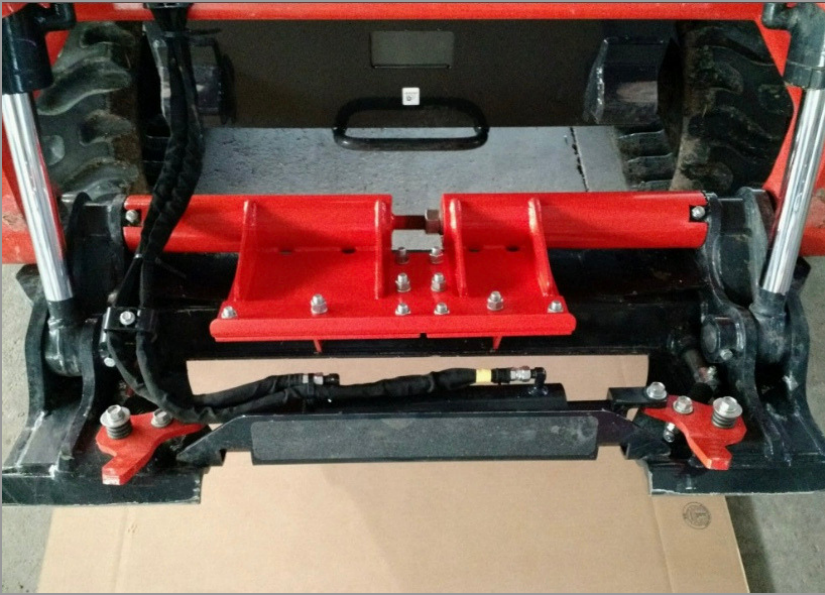

SVL 75/90/95 GUARDS!