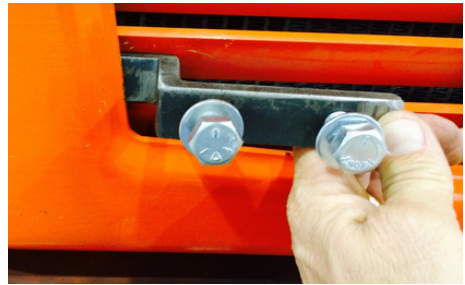

ARMORDILLO GUARDS

FUEL CAP GUARD INSTALL GUIDE

936.894.2060 ARMORDILLOGUARDS.COM