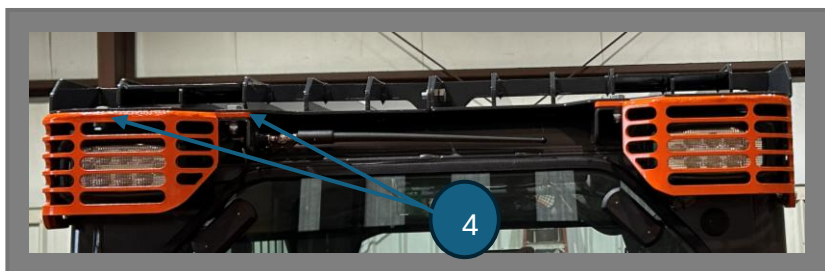

ARMORDILLO GUARDS™

GR-SVL-97-3

Roof Guard Installation Guide

Revised: 04/01/26

See	Size	Qty	Description	Instructions	Note
1 & 2	60.5" X 20" x 5.5"	1 Unit (2 Pieces)	Left(1 Piece) & Right (1 Piece) Roof Guards	Lay Front & Rear on flat service side by side as shown.	Each piece is 95 lbs.
3	1"	1 Pkg 6 (Sets)	Bolt, Lock Nut & Washer (Set)	Assemble left and right Roof Guards together using bolts.	
4	1.25"	2 Pkgs 8 (Sets)	Bolt, Lock Nut & Washer (Set)	Attach Roof Guard to Tractor & Light Guards as shown*	(Light Guards Sold Separately).

*4 Bolt Sets on front and 4 Bolts on back just above the Light Guards.

Front Cab View

Front Cab View

Rear Cab View