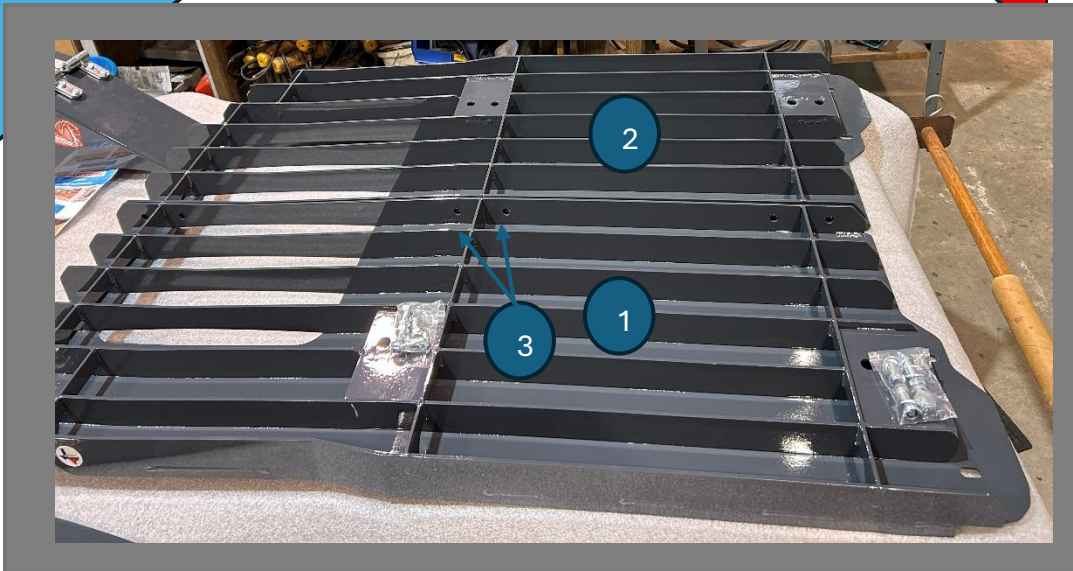

ARMORDILLO GUARDS™

GR-SVL-97-3

Roof Guard Installation Guide

Revised: 04/01/26

See	Size	Qty	Description	Instructions	Note
1 & 2	60.5" X 20" x 5.5"	1 Unit (2 Pieces)	Left(1 Piece) & Right (1 Piece) Roof Guards	Lay Front & Rear on flat service side by side as shown.	Each piece is 95 lbs.
3	1"	1 Pkg 6 (Sets)	Bolt, Lock Nut & Washer (Set)	Assemble left and right Roof Guards together using bolts.	
4	1.25"	2 Pkgs 8 (Sets)	Bolt, Lock Nut & Washer (Set)	Attach Roof Guard to Tractor & Light Guards as shown*	(Light Guards Sold Separately).

*4 Bolt Sets on front and 4 Bolts on back just above the Light Guards.

Front Cab View

Front Cab View

Rear Cab View