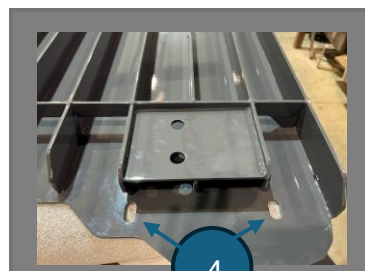

ARMORDILLO GUARDS™

GR-SVL-97-3

Roof Guard Installation Guide

Revised: 04/01/26

See	Size	Qty	Description	Instructions	Note
1 & 2	60.5" X 20" x 5.5"	1 Unit (2 Pieces)	Left(1 Piece) & Right (1 Piece) Roof Guards	Lay Front & Rear on flat service side by side as shown.	Each piece is 95 lbs.
3	1"	1 Pkg 6 (Sets)	Bolt, Lock Nut & Washer (Set)	Assemble left and right Roof Guards together using bolts.	
4	1.25"	2 Pkgs 8 (Sets)	Bolt, Lock Nut & Washer (Set)	Attach Roof Guard to Tractor & Light Guards as shown*	(Light Guards Sold Separately).

*4 Bolt Sets on front and 4 Bolts on back just above the Light Guards.

Front Cab View

Front Cab View

Rear Cab View