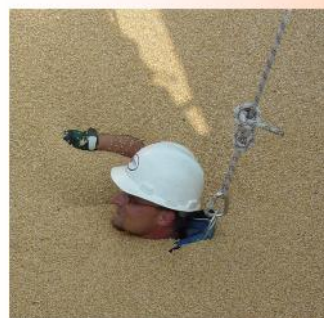

Products - Ladder Cable Fall Protection Systems

- ◆ Stainless Steel Systems for Harsh Agricultural Environment
- ◆ Systems Designed for Grain Bin Hollow Rung & Solid Rung Ladders
- ◆ Front Attachment Harnesses / Easy Pass Intermediate Cable Brackets

Products - Advanced Grain Rescue System (AGRS)

- ◆ Aluminum Frame
- ◆ Polycarbonate
- ◆ Ultralight Weight
- ◆ Tube Configuration
- ◆ Wall Configuration
- ◆ Clear—See Victim
- ◆ Victim Can See Out
- ◆ Fits Through 24" Hole
- ◆ Auger - 1/2" Drill Drive
- ◆ Walk on Grain Surface

Rescue Auger

Grain Walker Shoes

Rescue Tube

Joint / Latch

Wall Configuration

Products:

Sloped Roof Retrieval System (SRRS)

- ◆ Clamp-On Adj. Base
- ◆ Telescoping Tri-Leg Tower
- ◆ All Aluminum
- ◆ Linear Screw Rotates Rigging Head Past Eave To Lower
- ◆ Custom Bags
- ◆ Winch Option

PATENT PENDING

Advanced Grain Engulfment Rescue Trailer

- ◆ Turn Key Systems
- ◆ Basic Package
- ◆ Deluxe Package
- ◆ Customizable

Training:

Grain Bin Entry/Rescue : Confined Space Entry/Rescue : Agricultural Rescue : Patient Packaging : High Angle Rope Rescue : Lockout/Tagout : Low Angle Rope/Search and Rescue