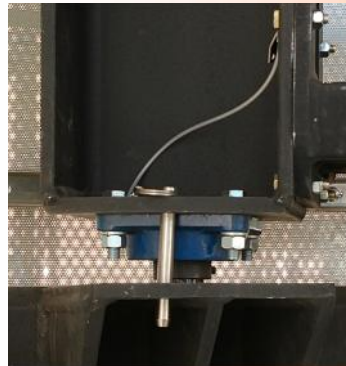

Products - Concrete Silo Side Entry LifeLine / Retrieval System

- ◆ 100' 3-Way SRL
- ◆ 100' Man Winch
- ◆ Davit Arm
- ◆ Portable / Adj. Base
- ◆ Clamp Bolts

Products - Commercial Grain Engulfment Prevention/Retrieval System

- ◆ SS Knot Passing/PMP Pulleys
- ◆ 8mm Prusik Cord Transfer Line
- ◆ Forged "D" Anchors
- ◆ 2000# Engineered Anchor System
- ◆ 1/2" Life Line - Pre-Rigged
- ◆ 1/2" Belay Line - Pre-Rigged
- ◆ 1/2" Haul System 4:1 - Pre-Rigged
- ◆ Auto-Locking Rope Grabs
- ◆ Rescue Harnesses
- ◆ Aluminum Davit Arm
- ◆ Farm Systems Available

Products - Ladder Cable Fall Protection Systems

- ◆ Stainless Steel Systems for Harsh Agricultural Environment
- ◆ Systems Designed for Grain Bin Hollow Rung & Solid Rung Ladders
- ◆ Front Attachment Harnesses / Easy Pass Intermediate Cable Brackets

Products - Advanced Grain Rescue System (AGRS)

- ◆ Aluminum Frame
- ◆ Polycarbonate
- ◆ Ultralight Weight
- ◆ Tube Configuration
- ◆ Wall Configuration
- ◆ Clear—See Victim
- ◆ Victim Can See Out
- ◆ Fits Through 24" Hole
- ◆ Auger - 1/2" Drill Drive
- ◆ Walk on Grain Surface