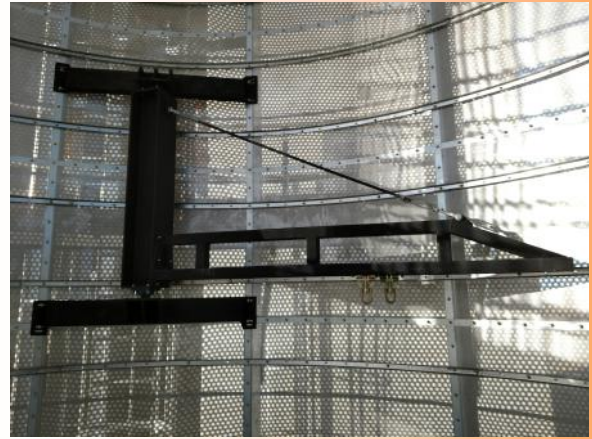

Products - Concrete Silo Side Entry LifeLine / Retrieval System

- ◆ 100' 3-Way SRL
- ◆ 100' Man Winch
- ◆ Davit Arm
- ◆ Portable / Adj. Base
- ◆ Clamp Bolts

Products - Commercial Grain Engulfment Prevention/Retrieval System

Products - Ladder Cable Fall Protection Systems

- ◆ Stainless Steel Systems for Harsh Agricultural Environment
- ◆ Systems Designed for Grain Bin Hollow Rung & Solid Rung Ladders
- ◆ Front Attachment Harnesses / Easy Pass Intermediate Cable Brackets

Products - Advanced Grain Rescue System (AGRS)

- ◆ Aluminum Frame
- ◆ Polycarbonate
- ◆ Ultralight Weight
- ◆ Tube Configuration
- ◆ Wall Configuration
- ◆ Clear—See Victim
- ◆ Victim Can See Out
- ◆ Fits Through 24" Hole
- ◆ Auger - 1/2" Drill Drive
- ◆ Walk on Grain Surface

Rescue Auger

Grain Walker Shoes

Rescue Tube

Joint / Latch

Wall Configuration

Products:

Sloped Roof Retrieval System (SRRS)

- ◆ Clamp-On Adj. Base
- ◆ Telescoping Tri-Leg Tower
- ◆ All Aluminum
- ◆ Linear Screw Rotates Rigging Head Past Eave To Lower
- ◆ Custom Bags
- ◆ Winch Option