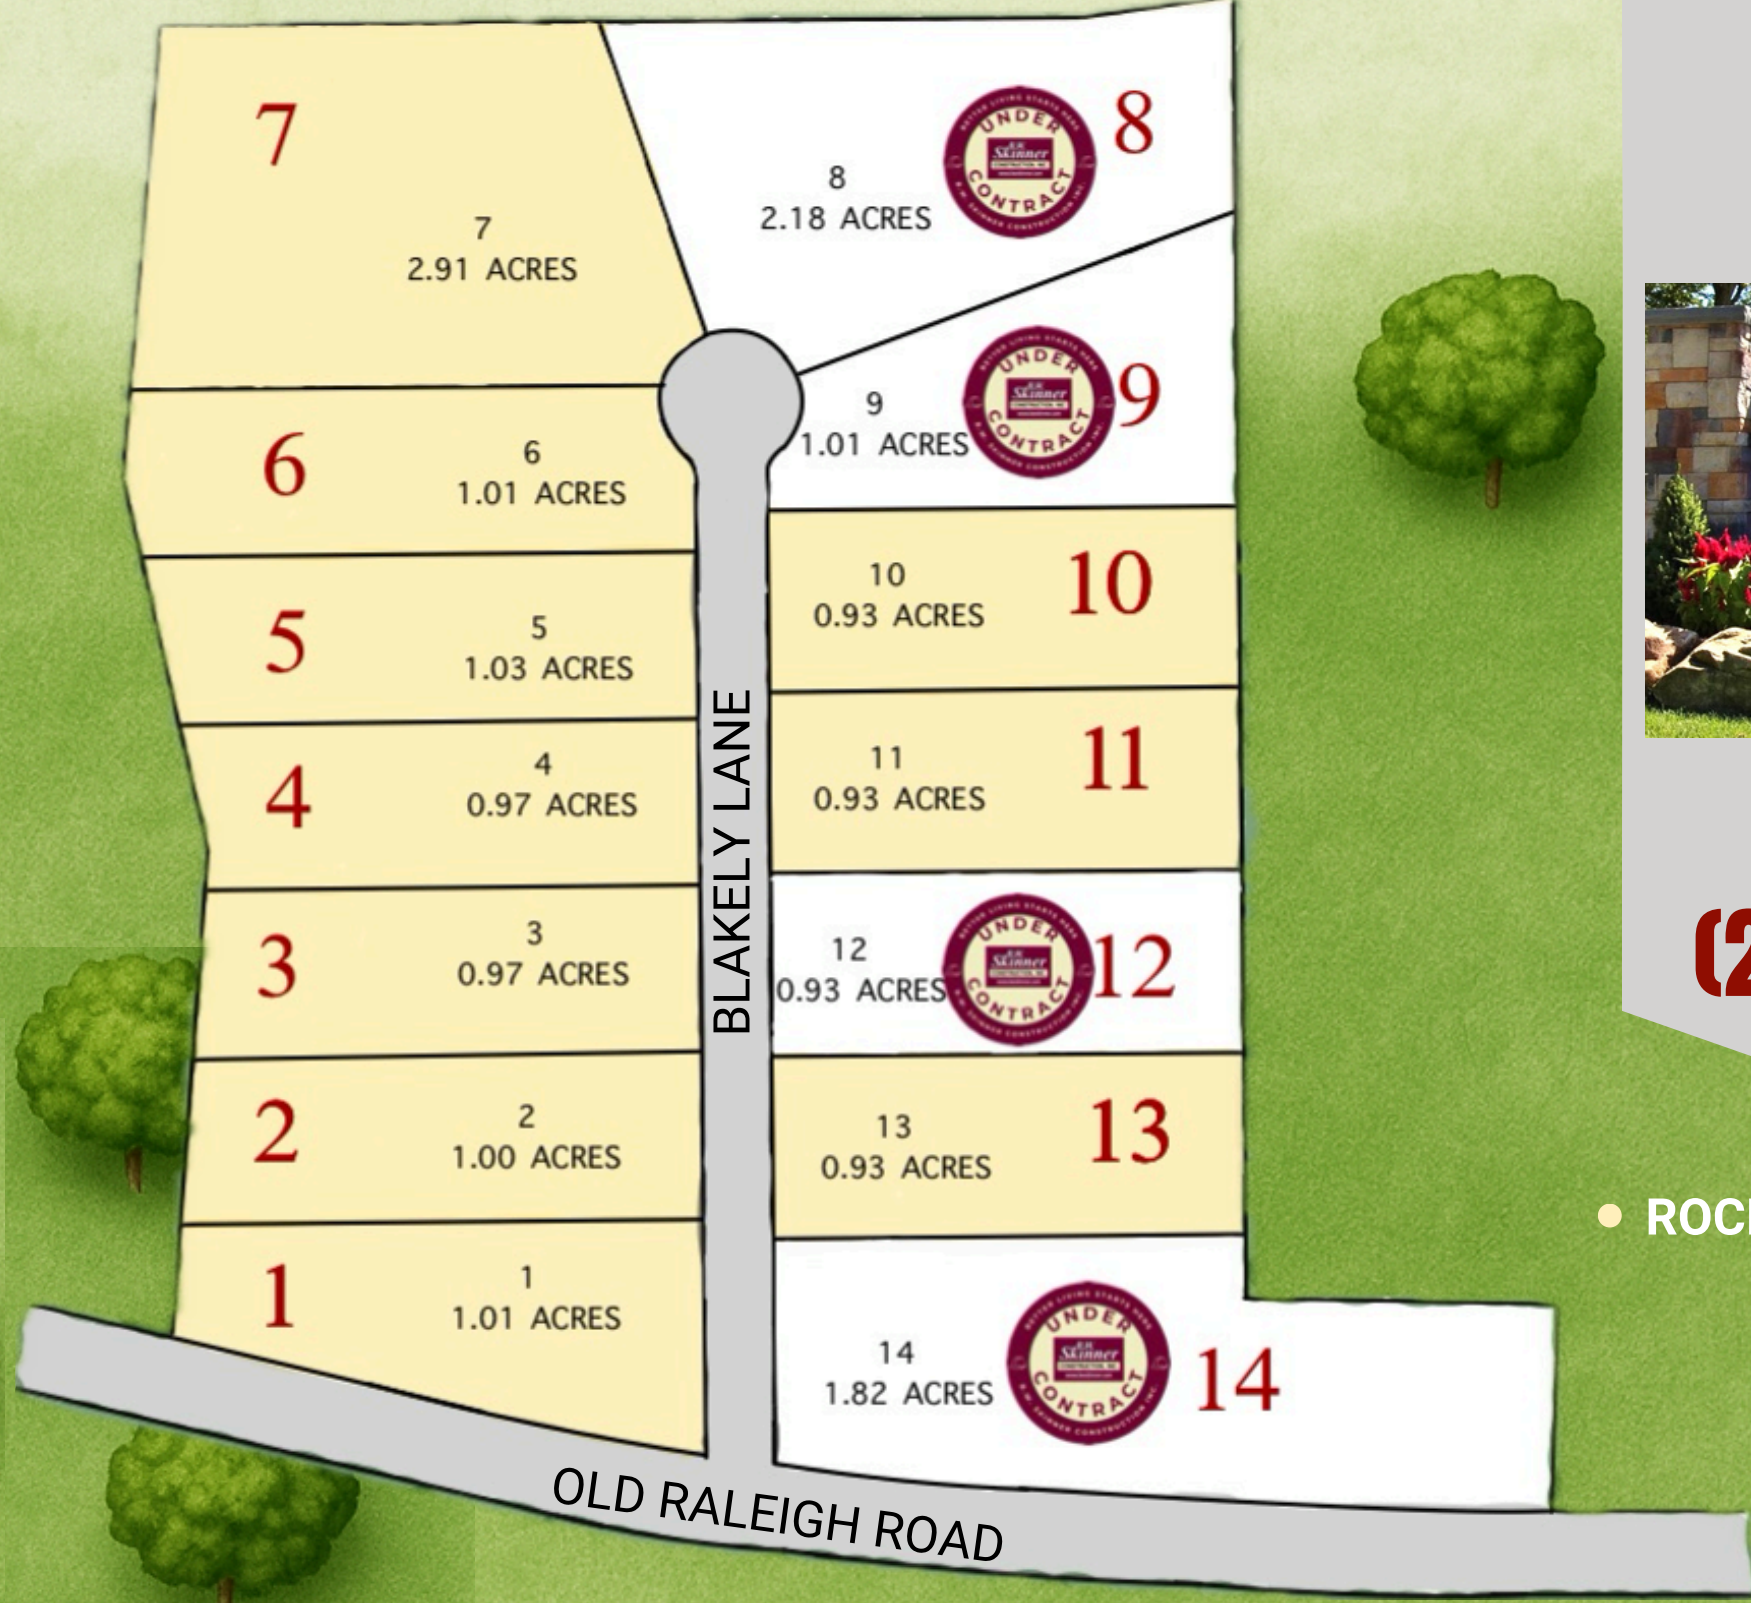

- Bailey-3.6 miles
- Wilson-12.8 miles
- Zebulon-15.6 miles
- Smithfield-27.6 miles
- Greenville-48.5 miles

CALL TODAY
(252) 291-9466

- ROCK RIDGE ELEMENTARY SCHOOL
- SPRINGFIELD MIDDLE
- JAMES B HUNT HIGH

BETTER LIVING STARTS HERE