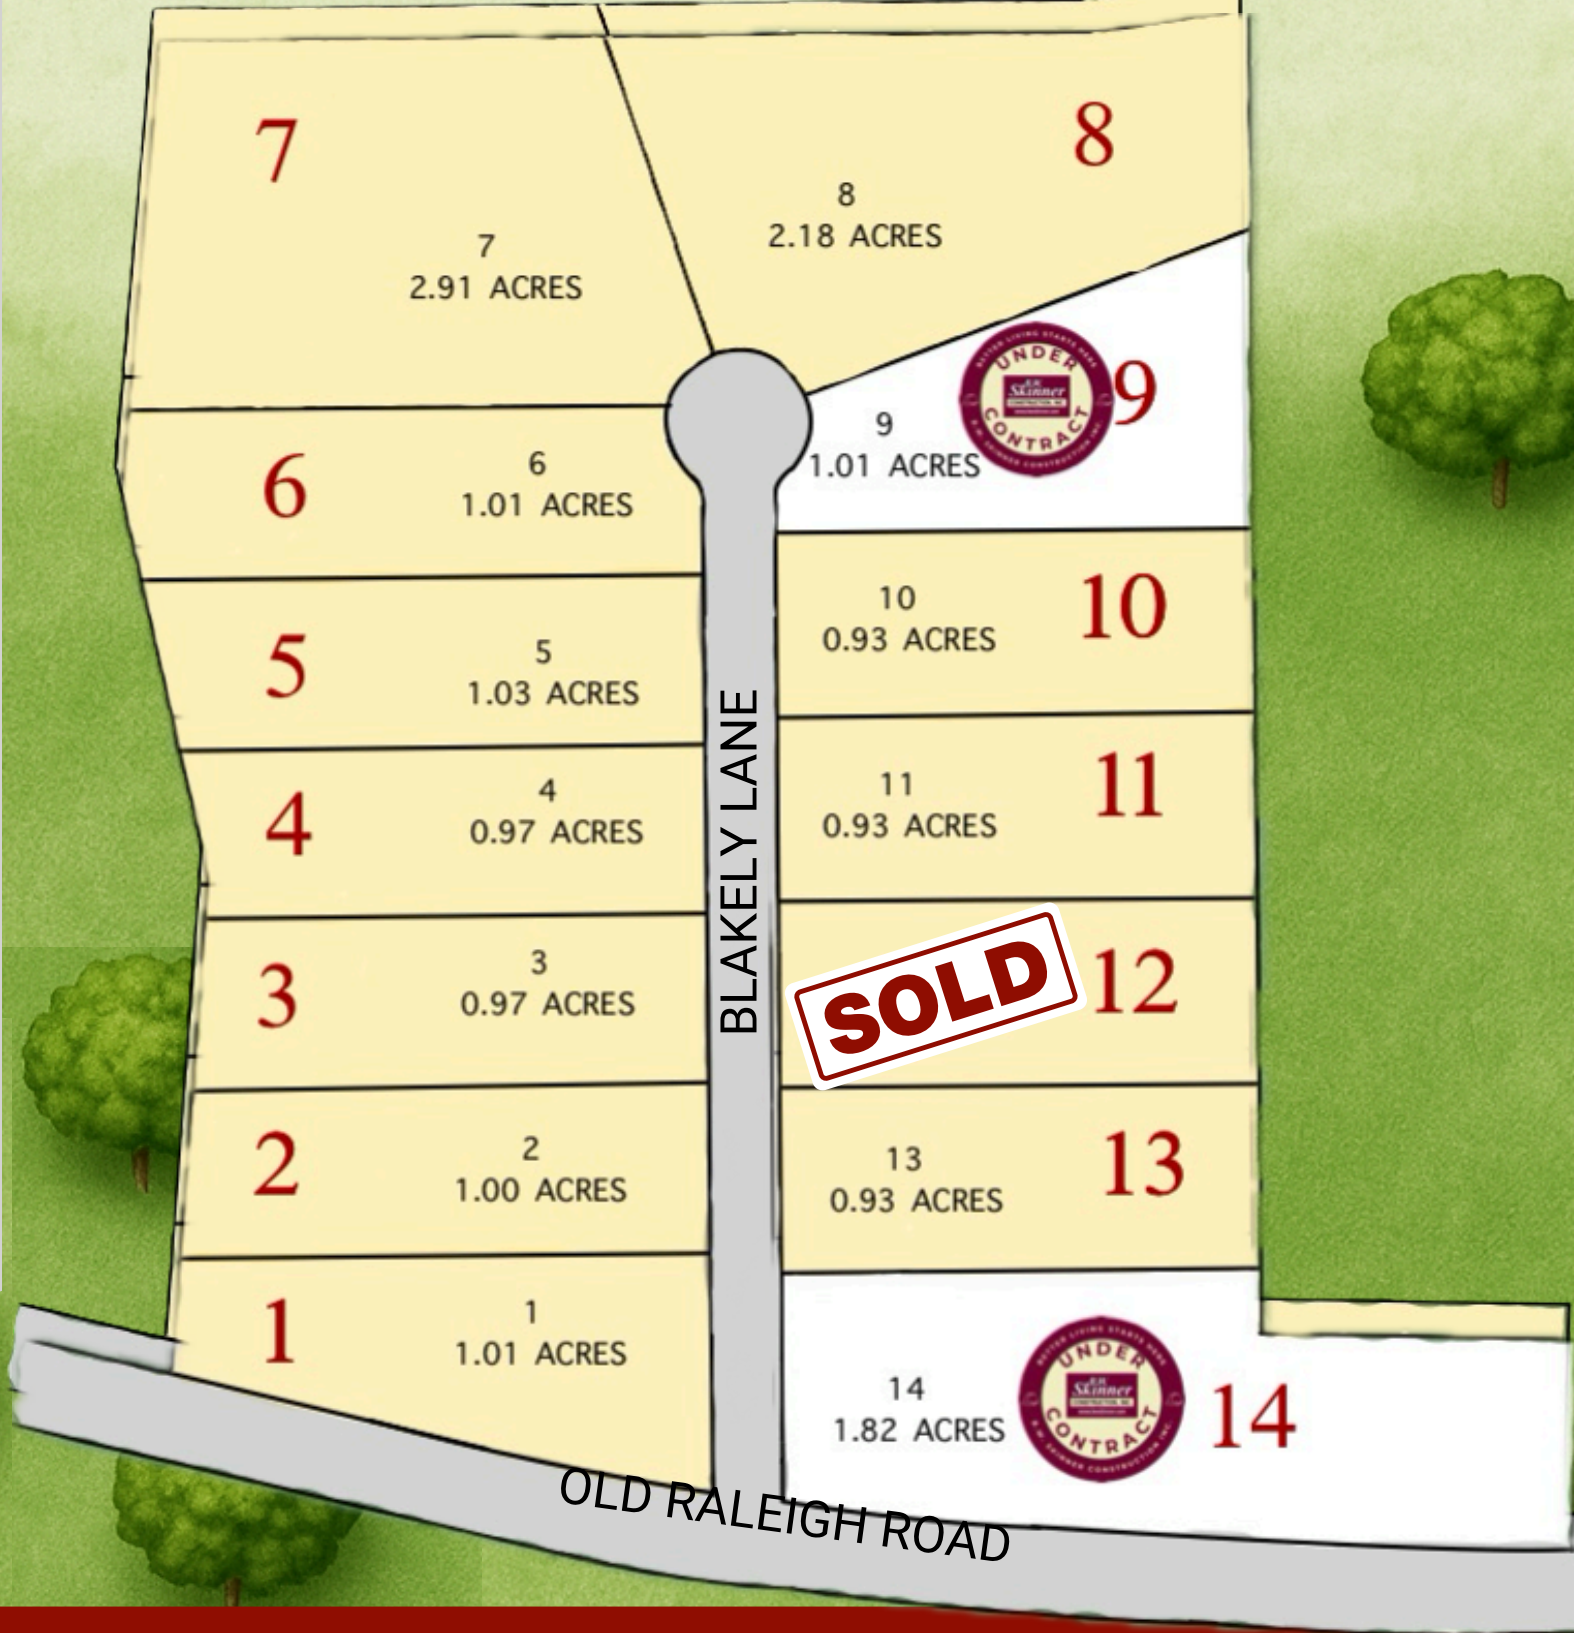

- Bailey-3.6 miles
- Wilson-12.8 miles
- Zebulon-15.6 miles
- Smithfield-27.6 miles
- Greenville-48.5 miles

B.W. Skinner
 CONSTRUCTION, INC.
www.bwskinner.com

CALL TODAY
(252) 291-9466

- ROCK RIDGE ELEMENTARY SCHOOL
- SPRINGFIELD MIDDLE
- JAMES B HUNT HIGH

BETTER LIVING STARTS HERE