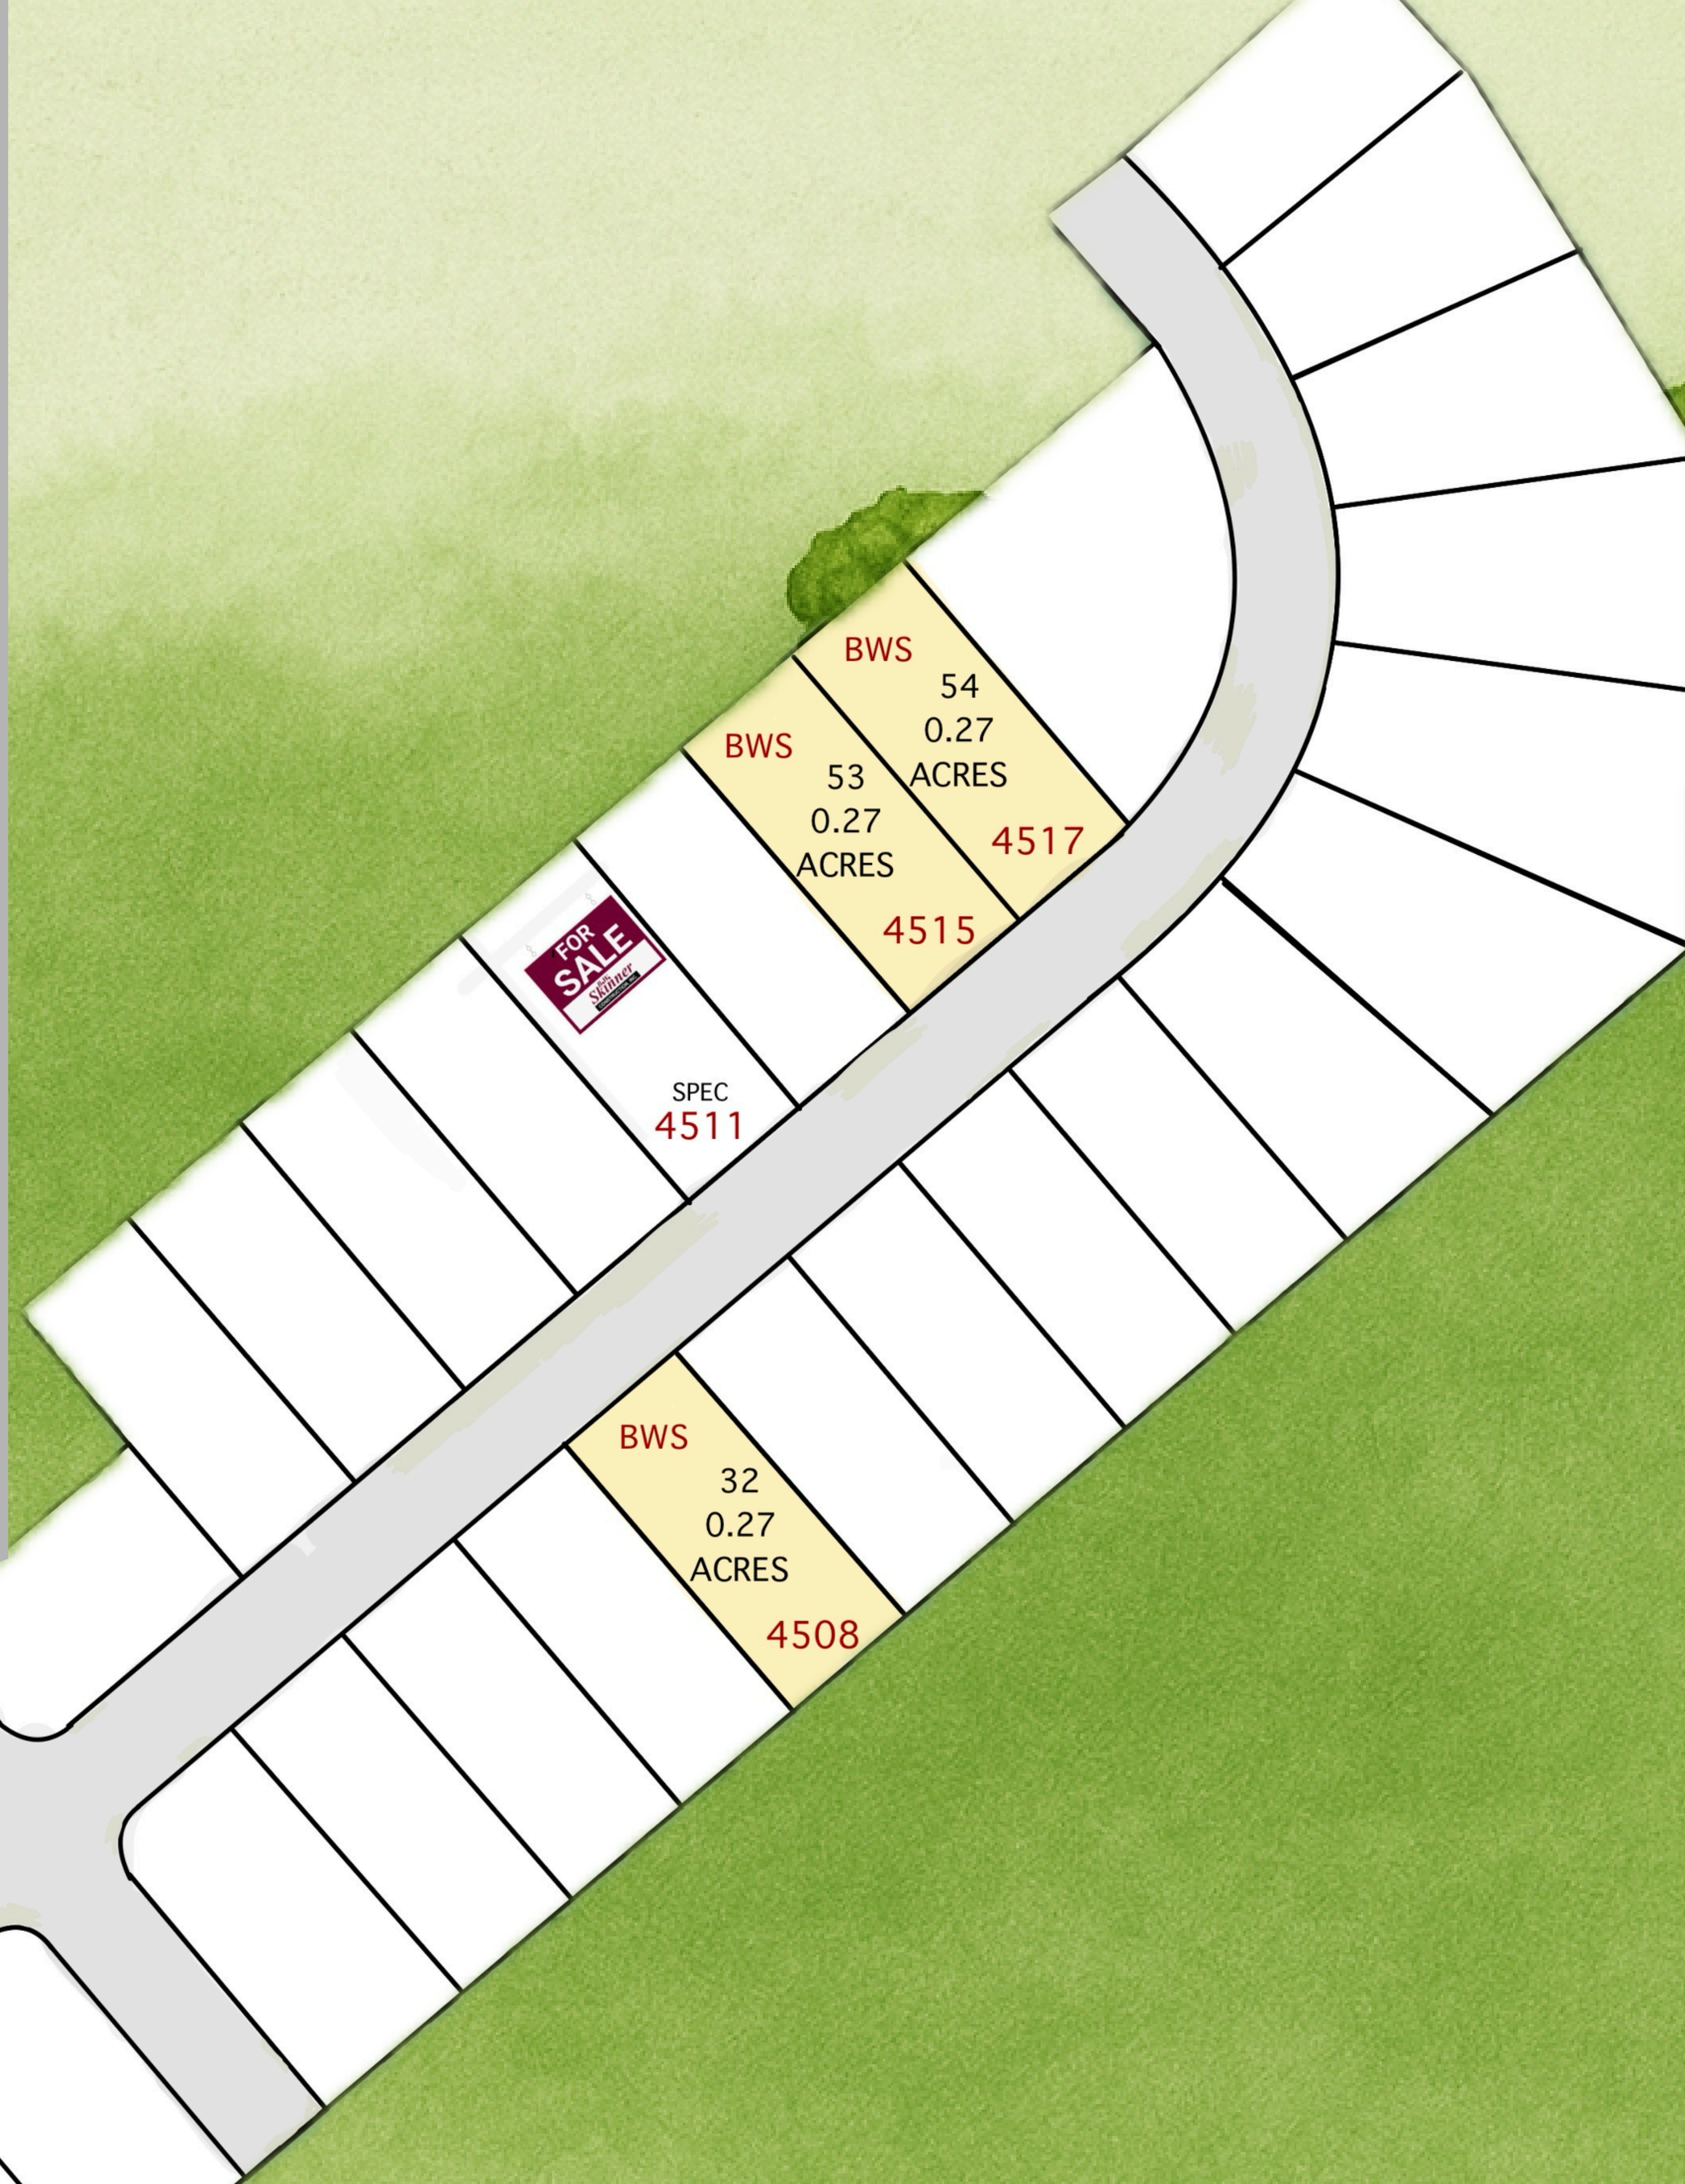

B.W. Skinner

CONSTRUCTION, INC.

**BETTER LIVING
STARTS HERE**

**AVAILABLE
LOTS FOR
CUSTOM BUILD
32, 53, 54 BWS
4511
LOT 51 SPEC
HOME: \$399,900**

BELLINGHAM

HOMES STARTING IN THE MID \$300k