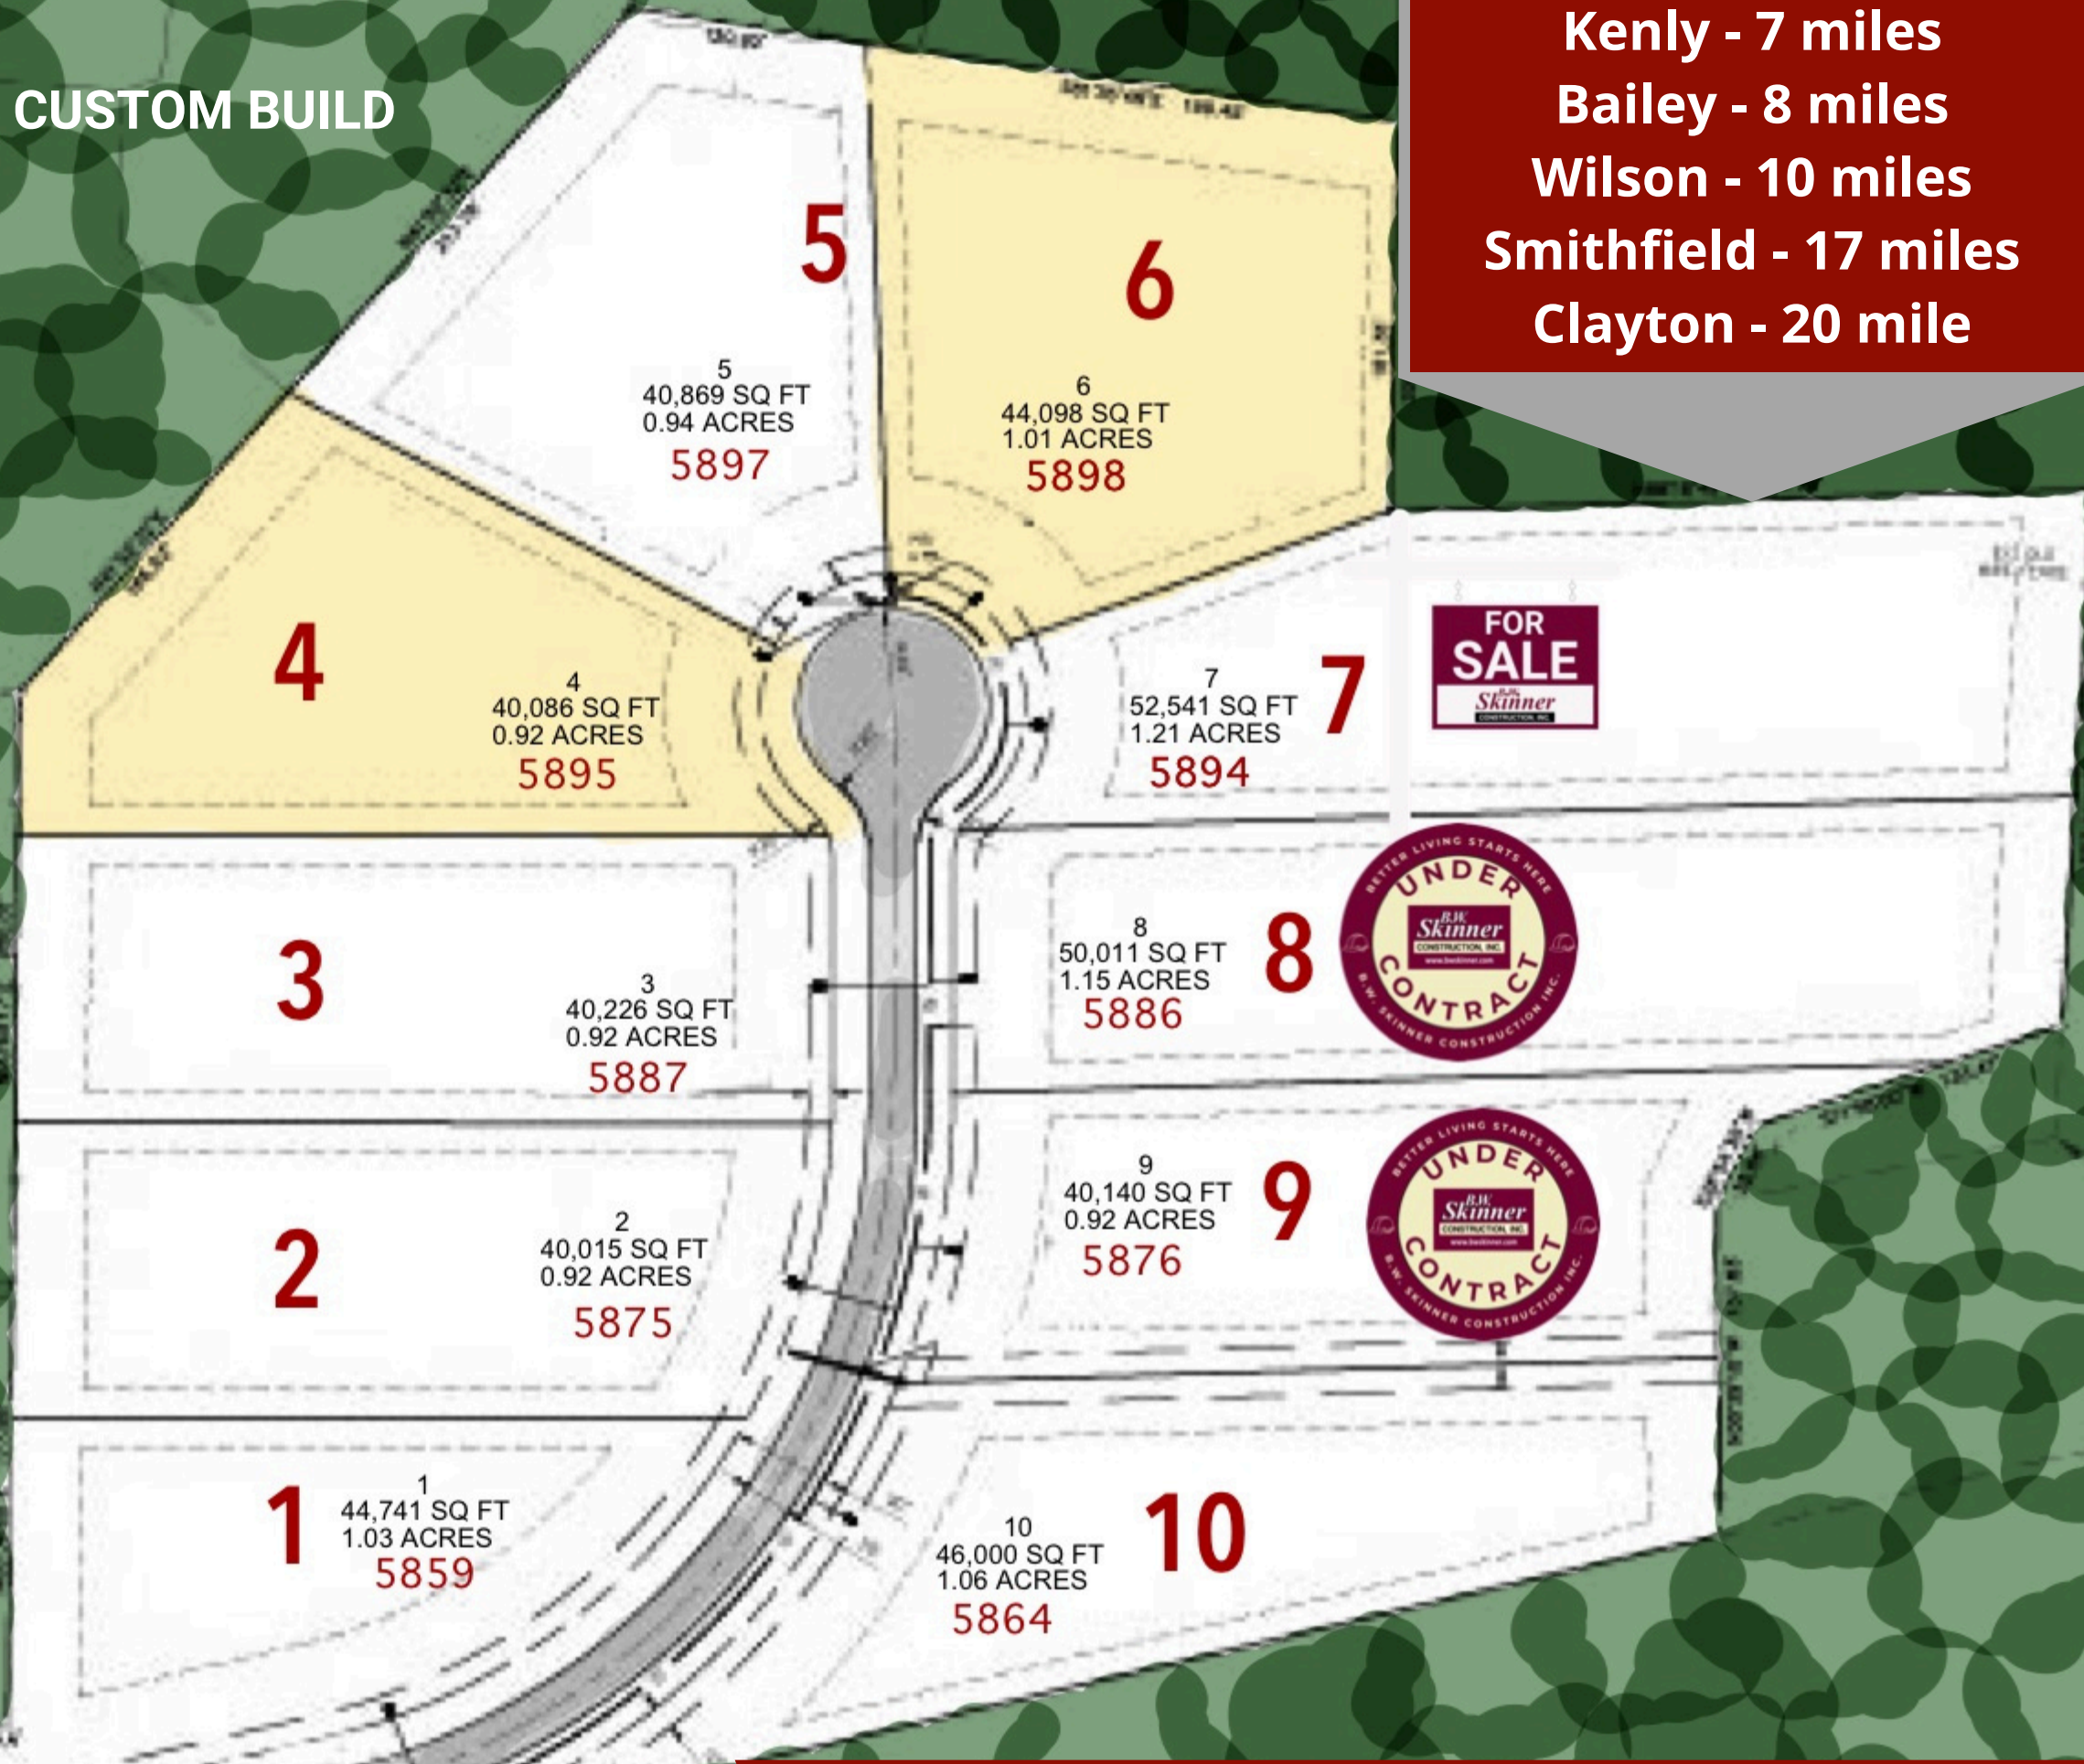

Reservoir Boat Ramp - 2.5 miles
Kenly - 7 miles
Bailey - 8 miles
Wilson - 10 miles
Smithfield - 17 miles
Clayton - 20 mile

PAPA JACK'S
Store & Grill

NC HWY 42

-AVAILABLE LOTS FOR CUSTOM BUILD

BETTER LIVING STARTS HERE

SCHOOL DISTRICT:
ROCK RIDGE ELEMENTARY SCHOOL
SPRINGFIELD MIDDLE
JAMES B HUNT HIGH

NC HWY 581

BAYLOR'S WAY

THE VILLAGE AT BUCKHORN

Reservoir Boat Ramp - 2.5 miles
Kenly - 7 miles
Bailey - 8 miles
Wilson - 10 miles
Smithfield - 17 miles
Clayton - 20 mile

PAPA JACK'S
Store & Grill

-AVAILABLE LOTS FOR CUSTOM BUILD

BETTER LIVING STARTS HERE

SCHOOL DISTRICT:
ROCK RIDGE ELEMENTARY SCHOOL
SPRINGFIELD MIDDLE
JAMES B HUNT HIGH

NC HWY 581

NC HWY 42

BAYLOR'S WAY

THE VILLAGE AT BUCKHORN