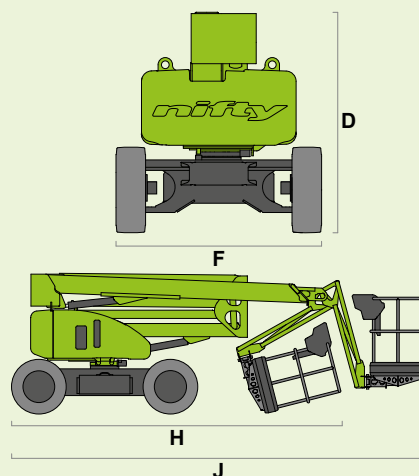

niftylift

HR15 4x4

(A) 15.7m
51ft 6in

(B) 13.7m
45ft

(C) 9.4m
31ft

225kg
500lbs

1.8m x 0.85m
5ft 11in x 2ft 9in

150°

180°

(D) 2.1m
6ft 11in

(F) 2m
6ft 7in

(H) 4.8m
15ft 9in

(J) 6.35m
20ft 10in

6km/h
3.7mph

3.7m
12ft 2in

45%
24°

4500kg* / 4800kg
9920lbs* / 10580lbs

Hybrid²

SiOPS[®] Niftylink[®]
toughcage Gen² Hybrid

niftylift

Chalkdell Drive, Shenley Wood,
Milton Keynes, MK5 6GF
England, United Kingdom
☎ +44 1908 223456
✉ sales@niftylift.com
🌐 www.niftylift.com