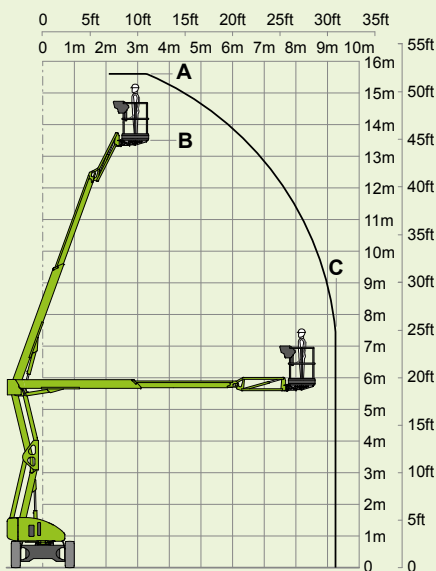

niftylift

HR15 4x4

(A) 15.7m
51ft 6in

(B) 13.7m
45ft

(C) 9.4m
31ft

225kg
500lbs

1.8m x 0.85m
5ft 11in x 2ft 9in

150°

180°

(D) 2.1m
6ft 11in

(F) 2m
6ft 7in

(H) 4.8m
15ft 9in

(J) 6.35m
20ft 10in

6km/h
3.7mph

3.7m
12ft 2in

45%
24°

4500kg* / 4800kg
9920lbs* / 10580lbs

Hybrid²

SiOPS[®] Niftylink[®]
toughcage Gen² Hybrid

niftylift

Chalkdell Drive, Shenley Wood,
Milton Keynes, MK5 6GF
England, United Kingdom
☎ +44 1908 223456
✉ sales@niftylift.com
🌐 www.niftylift.com