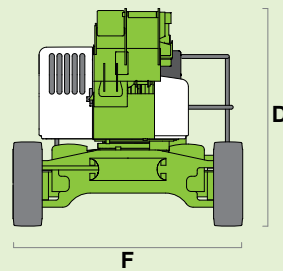

SIOPS® toughcage

niftylift
Fingle Drive, Stonebridge
Milton Keynes, MK13 0ER
England, United Kingdom
+44 (0)1908 223456
sales@niftylift.com
www.niftylift.com

Clark Lifting Solutions UK Ltd
Bridge Garage
Henfield Road
Cowfold
West Sussex, RH13 8DT
Tel: 01403 864 864
www.clarkliftingsolutions.co.uk
Info@clarklifting.com

IS-102