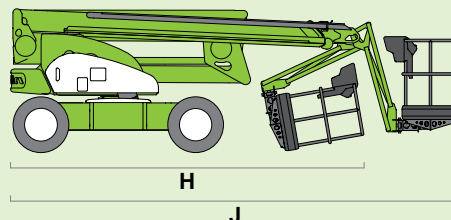

SIOPS® toughcage

niftylift
Fingle Drive, Stonebridge
Milton Keynes, MK13 0ER
England, United Kingdom
+44 (0)1908 223456
sales@niftylift.com
www.niftylift.com

Clark Lifting Solutions UK Ltd
Bridge Garage
Henfield Road
Cowfold
West Sussex, RH13 8DT
Tel: 01403 864 864
www.clarkliftingsolutions.co.uk
Info@clarklifting.com

IS-102