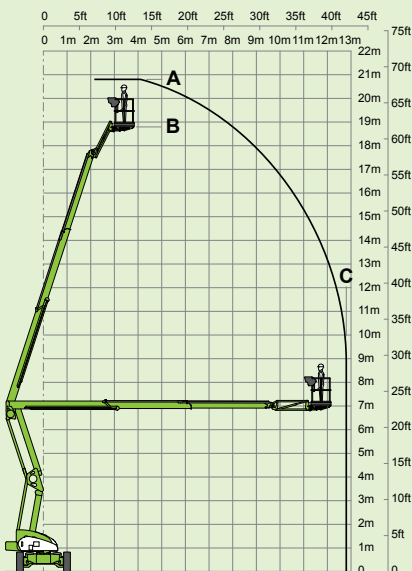

SIOPS® toughcage

niftylift
Fingle Drive, Stonebridge
Milton Keynes, MK13 0ER
England, United Kingdom
+44 (0)1908 223456
sales@niftylift.com
www.niftylift.com

Clark Lifting Solutions UK Ltd
Bridge Garage
Henfield Road
Cowfold
West Sussex, RH13 8DT
Tel: 01403 864 864
www.clarkliftingsolutions.co.uk
Info@clarklifting.com

IS-102