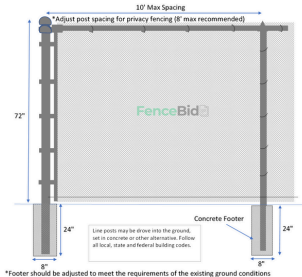

6' High From $10.00 Per Foot

Wire, top rail, line posts, eye tops, tension wire, fence ties & hog rings

- 50' Roll Wire **$155.25**
- 21' of 1 5/8" Top Rail **$49.14**
- 1 7/8" Line Post **$27.47**

- Line Post
- End Post
- Corner Post
- Gate leaf up to 3' wide
- Gate leaf up to 5' wide
- Gate leaf up to 10' wide

Minimum	Option	Option
1 7/8"	2 3/8"	2 7/8"
2 3/8"	2 7/8"	4"
2 3/8"	2 7/8"	4"
2 3/8"	2 7/8"	4"
2 7/8"	4"	Heavy
2 7/8"	4"	Heavy

- Top Rail
- Top tension wire
- Bottom tension wire
- Chain Link Fabric

Minimum	Option
1 3/8"	1 5/8"
9 Ga.	Coil
9 Ga.	Coil
11.5 Ga.	11 Ga.

11. GA, 1 5/8" Rail, 2 3/8" Line posts,