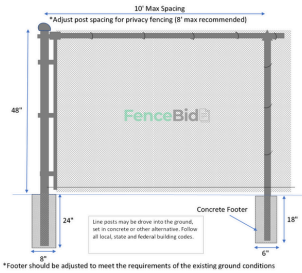

- 50' Roll Wire **$103.28**
- 21' of 1 3/8" Top Rail **$39.84**
- 1 5/8" Line Post **$16.00**

- Line Post
- End Post
- Corner Post
- Gate leaf up to 3' wide
- Gate leaf up to 5' wide
- Gate leaf up to 10' wide

Minimum	Option	Option
1 5/8"	1 7/8"	2 3/8"
1 7/8"	2 3/8"	2 7/8"
1 7/8"	2 3/8"	2 7/8"
1 7/8"	2 3/8"	2 7/8"
2 3/8"	2 7/8"	4"
2 7/8"	4"	Heavy

- Top Rail
- Top tension wire
- Bottom tension wire
- Chain Link Fabric

Minimum	Option
1 3/8"	1 5/8"
9 Ga.	Coil
9 Ga.	Coil
11.5 Ga.	11 Ga.

11.5 GA, 1 3/8" Rail, 1 5/8" Line posts,