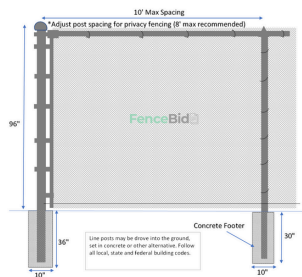

8' High From $16.00 Per Foot

Wire, top rail, line posts, eye tops, tension wire, fence ties & hog rings

- 50' Roll Wire **$340.00**
- 21' of 1 5/8" Top Rail **$49.14**
- 1 5/8" Line Post **$41.94**

- Line Post
- End Post
- Corner Post
- Gate leaf up to 3' wide
- Gate leaf up to 5' wide
- Gate leaf up to 10' wide

Minimum	Option	Option
2 3/8"	2 7/8"	
2 7/8"	4"	
2 7/8"	4"	
2 7/8"	4"	Heavy
2 7/8"	4"	Heavy
2 7/8"	4"	Heavy

- Top Rail
- Top tension wire
- Bottom tension wire
- Chain Link Fabric

Minimum	Option
1 5/8"	
9 Ga.	Coil
9 Ga.	Coil
11 Ga.	9 Ga.

*Pricing subject to change without notice, must add for termination posts and gates..