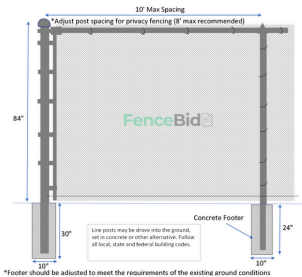

7' High From $14.00 Per Foot

Wire, top rail, line posts, eye tops, tension wire, fence ties & hog rings

- 50' Roll Wire **$276.00**
- 21' of 1 5/8" Top Rail **$49.14**
- 2 3/8" Line Post **$41.94**

- Line Post
- End Post
- Corner Post
- Gate leaf up to 3' wide
- Gate leaf up to 5' wide
- Gate leaf up to 10' wide

Minimum	Option	Option
2 3/8"	2 7/8"	
2 7/8"	4"	
2 7/8"	4"	
2 7/8"	4"	Heavy
2 7/8"	4"	Heavy
2 7/8"	4"	Heavy

- Top Rail
- Top tension wire
- Bottom tension wire
- Chain Link Fabric

Minimum	Option
1 5/8"	
9 Ga.	Coil
9 Ga.	Coil
11 Ga.	9 Ga.

11. GA, 1 5/8" Rail, 2 3/8" Line posts,