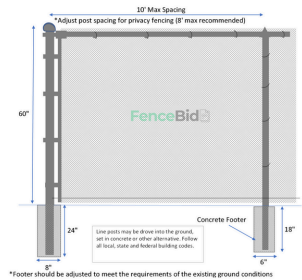

5' High From $8.00 Per Foot

Wire, top rail, line posts, eye tops, tension wire, fence ties & hog rings

- 50' Roll Wire **$131.00**
- 21' of 1 3/8" Top Rail **$39.84**
- 1 5/8" Line Post **$19.00**

- Line Post
- End Post
- Corner Post
- Gate leaf up to 3' wide
- Gate leaf up to 5' wide
- Gate leaf up to 10' wide

Minimum	Option	Option
1 5/8"	1 7/8"	2 3/8"
1 7/8"	2 3/8"	2 7/8"
1 7/8"	2 3/8"	2 7/8"
1 7/8"	2 3/8"	2 7/8"
2 3/8"	2 7/8"	4"
2 7/8"	4"	Heavy

- Top Rail
- Top tension wire
- Bottom tension wire
- Chain Link Fabric

Minimum	Option
1 3/8"	1 5/8"
9 Ga.	Coil
9 Ga.	Coil
11.5 Ga.	11 Ga.

11.5 GA, 1 5/8" Rail, 1 7/8" Line posts,