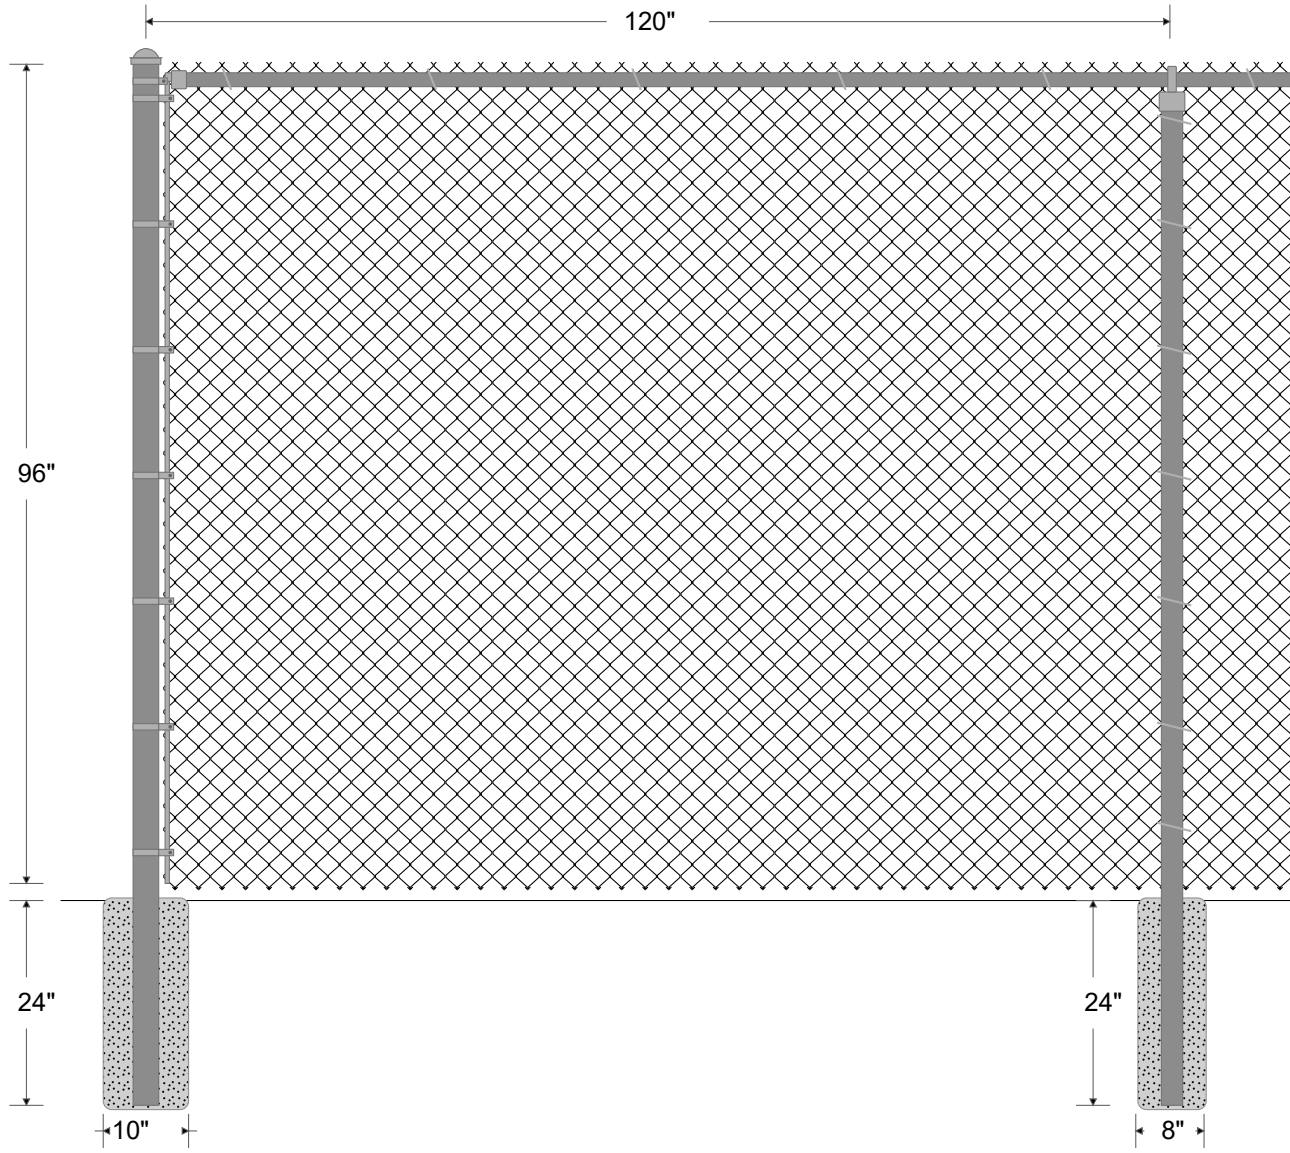

96" tall Chainlink Fabric with Barb / Knuckle Selvage and 2" Mesh Size.

Specifications:

120" tall, 3" diameter Terminal Post with 10" post footing diameter and 24" post footing depth.

120" tall, 2 1/2" diameter Line Post with 8" post footing diameter and 24" post footing depth.

Top of Fence has 1 5/8" diameter Top Rail.

Bottom of Fence has Fabric Only.

Line Post Spacing: 120"

Tie Wire Spacing is every 24" on Rails.

Las Vegas Fence
4295 Arville St
Las Vegas, NV 89103
(702) 850-2488