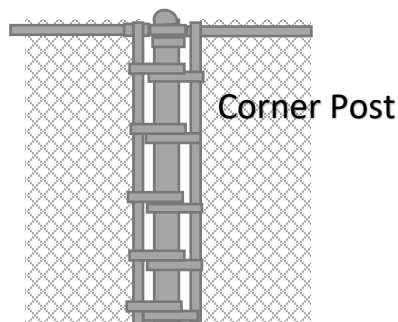

Double Gates

(Add \$17..500 per sq. ft.)

Slide / Roll Gates

(Add \$21.00 per sq. ft.)

Walk Gates

(Add \$15.00 per sq. ft.)

Double Gates

(Add \$16.00 per sq. ft.)

Slide / Roll Gates

(Add \$20.00 per sq. ft.)

Add End & Corner Posts

Height	End	Corner	Add for heavy
4'	\$ 80.00	\$ 100.00	\$ 30.00
5'	\$ 80.00	\$ 100.00	\$ 30.00
6'	\$ 80.00	\$ 100.00	\$ 40.00
7'	\$ 130.00	\$ 145.00	\$ 50.00
8'	\$ 130.00	\$ 145.00	\$ 55.00
10'	\$ 145.00	\$ 175.00	\$ 60.00
12'	\$ 150.00	\$ 180.00	\$ 65.00

Plated

Heavy Line Posts

Barb Wire

*Per foot price comes with standard size line posts, top rail, bottom tension wire, standard gauge chain link and footings. Low footage charges may apply if under 150 Lin. feet.