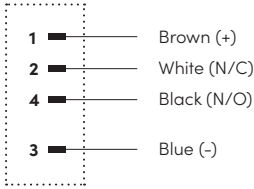

M12 ROUND CONNECTION CABLES

with open ended wires

4 Pole

M12 Round Straight Male - 90° Male Connectors with Open Ended Wires

PVC			PUR			PUR/PVC		
Product Code	Color	Cable Length (meter)	Product Code	Color	Cable Length (meter)	Product Code	Color	Cable Length (meter)
RCC-M12-04-00M-90M-5001-005	Black	0.5	RCC-M12-04-00M-90M-6001-005	Black	0.5	RCC-M12-04-00M-90M-7001-005	Black	0.5
RCC-M12-04-00M-90M-5001-010		1	RCC-M12-04-00M-90M-6001-010		1	RCC-M12-04-00M-90M-7001-010		1
RCC-M12-04-00M-90M-5001-015		1.5	RCC-M12-04-00M-90M-6001-015		1.5	RCC-M12-04-00M-90M-7001-015		1.5
RCC-M12-04-00M-90M-5001-020		2	RCC-M12-04-00M-90M-6001-020		2	RCC-M12-04-00M-90M-7001-020		2
RCC-M12-04-00M-90M-5001-030		3	RCC-M12-04-00M-90M-6001-030		3	RCC-M12-04-00M-90M-7001-030		3
RCC-M12-04-00M-90M-5002-005	Grey	0.5	RCC-M12-04-00M-90M-6002-005	Grey	0.5	RCC-M12-04-00M-90M-7002-005	Grey	0.5
RCC-M12-04-00M-90M-5002-010		1	RCC-M12-04-00M-90M-6002-010		1	RCC-M12-04-00M-90M-7002-010		1
RCC-M12-04-00M-90M-5002-015		1.5	RCC-M12-04-00M-90M-6002-015		1.5	RCC-M12-04-00M-90M-7002-015		1.5
RCC-M12-04-00M-90M-5002-020		2	RCC-M12-04-00M-90M-6002-020		2	RCC-M12-04-00M-90M-7002-020		2
RCC-M12-04-00M-90M-5002-030		3	RCC-M12-04-00M-90M-6002-030		3	RCC-M12-04-00M-90M-7002-030		3
RCC-M12-04-00M-90M-5003-005	Yellow	0.5	RCC-M12-04-00M-90M-6003-005	Yellow	0.5	RCC-M12-04-00M-90M-7003-005	Yellow	0.5
RCC-M12-04-00M-90M-5003-010		1	RCC-M12-04-00M-90M-6003-010		1	RCC-M12-04-00M-90M-7003-010		1
RCC-M12-04-00M-90M-5003-015		1.5	RCC-M12-04-00M-90M-6003-015		1.5	RCC-M12-04-00M-90M-7003-015		1.5
RCC-M12-04-00M-90M-5003-020		2	RCC-M12-04-00M-90M-6003-020		2	RCC-M12-04-00M-90M-7003-020		2
RCC-M12-04-00M-90M-5003-030		3	RCC-M12-04-00M-90M-6003-030		3	RCC-M12-04-00M-90M-7003-030		3