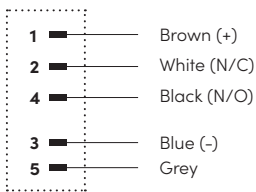

5 Pole

M12 Round 90° Female Connectors with Open Ended Wires

PVC			PUR			PUR/PVC		
Product Code	Color	Cable Length (meter)	Product Code	Color	Cable Length (meter)	Product Code	Color	Cable Length (meter)
RC-M12-F05-90-5001-02	Black	2	RC-M12-F05-90-6001-02	Black	2	RC-M12-F05-90-7001-02	Black	2
RC-M12-F05-90-5001-03		3	RC-M12-F05-90-6001-03		3	RC-M12-F05-90-7001-03		3
RC-M12-F05-90-5001-05		5	RC-M12-F05-90-6001-05		5	RC-M12-F05-90-7001-05		5
RC-M12-F05-90-5001-10		10	RC-M12-F05-90-6001-10		10	RC-M12-F05-90-7001-10		10
RC-M12-F05-90-5001-15		15	RC-M12-F05-90-6001-15		15	RC-M12-F05-90-7001-15		15
RC-M12-F05-90-5001-30		30	RC-M12-F05-90-6001-30		30	RC-M12-F05-90-7001-30		30
RC-M12-F05-90-5002-02	Grey	2	RC-M12-F05-90-6002-02	Grey	2	RC-M12-F05-90-7002-02	Grey	2
RC-M12-F05-90-5002-03		3	RC-M12-F05-90-6002-03		3	RC-M12-F05-90-7002-03		3
RC-M12-F05-90-5002-05		5	RC-M12-F05-90-6002-05		5	RC-M12-F05-90-7002-05		5
RC-M12-F05-90-5002-10		10	RC-M12-F05-90-6002-10		10	RC-M12-F05-90-7002-10		10
RC-M12-F05-90-5002-15		15	RC-M12-F05-90-6002-15		15	RC-M12-F05-90-7002-15		15
RC-M12-F05-90-5002-30		30	RC-M12-F05-90-6002-30		30	RC-M12-F05-90-7002-30		30
RC-M12-F05-90-5003-02	Yellow	2	RC-M12-F05-90-6003-02	Yellow	2	RC-M12-F05-90-7003-02	Yellow	2
RC-M12-F05-90-5003-03		3	RC-M12-F05-90-6003-03		3	RC-M12-F05-90-7003-03		3
RC-M12-F05-90-5003-05		5	RC-M12-F05-90-6003-05		5	RC-M12-F05-90-7003-05		5
RC-M12-F05-90-5003-10		10	RC-M12-F05-90-6003-10		10	RC-M12-F05-90-7003-10		10
RC-M12-F05-90-5003-15		15	RC-M12-F05-90-6003-15		15	RC-M12-F05-90-7003-15		15
RC-M12-F05-90-5003-30		30	RC-M12-F05-90-6003-30		30	RC-M12-F05-90-7003-30		30