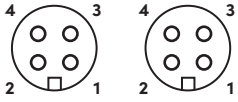

4 Pole

M12 Round Straight Female - 90° Female Connectors with Open Ended Wires

PVC			PUR			PUR/PVC		
Product Code	Color	Cable Length (meter)	Product Code	Color	Cable Length (meter)	Product Code	Color	Cable Length (meter)
RCC-M12-04-00F-90F-5001-005	Black	0.5	RCC-M12-04-00F-90F-6001-005	Black	0.5	RCC-M12-04-00F-90F-7001-005	Black	0.5
RCC-M12-04-00F-90F-5001-010		1	RCC-M12-04-00F-90F-6001-010		1	RCC-M12-04-00F-90F-7001-010		1
RCC-M12-04-00F-90F-5001-015		1.5	RCC-M12-04-00F-90F-6001-015		1.5	RCC-M12-04-00F-90F-7001-015		1.5
RCC-M12-04-00F-90F-5001-020		2	RCC-M12-04-00F-90F-6001-020		2	RCC-M12-04-00F-90F-7001-020		2
RCC-M12-04-00F-90F-5001-030		3	RCC-M12-04-00F-90F-6001-030		3	RCC-M12-04-00F-90F-7001-030		3
RCC-M12-04-00F-90F-5002-005	Grey	0.5	RCC-M12-04-00F-90F-6002-005	Grey	0.5	RCC-M12-04-00F-90F-7002-005	Grey	0.5
RCC-M12-04-00F-90F-5002-010		1	RCC-M12-04-00F-90F-6002-010		1	RCC-M12-04-00F-90F-7002-010		1
RCC-M12-04-00F-90F-5002-015		1.5	RCC-M12-04-00F-90F-6002-015		1.5	RCC-M12-04-00F-90F-7002-015		1.5
RCC-M12-04-00F-90F-5002-020		2	RCC-M12-04-00F-90F-6002-020		2	RCC-M12-04-00F-90F-7002-020		2
RCC-M12-04-00F-90F-5002-030		3	RCC-M12-04-00F-90F-6002-030		3	RCC-M12-04-00F-90F-7002-030		3
RCC-M12-04-00F-90F-5003-005	Yellow	0.5	RCC-M12-04-00F-90F-6003-005	Yellow	0.5	RCC-M12-04-00F-90F-7003-005	Yellow	0.5
RCC-M12-04-00F-90F-5003-010		1	RCC-M12-04-00F-90F-6003-010		1	RCC-M12-04-00F-90F-7003-010		1
RCC-M12-04-00F-90F-5003-015		1.5	RCC-M12-04-00F-90F-6003-015		1.5	RCC-M12-04-00F-90F-7003-015		1.5
RCC-M12-04-00F-90F-5003-020		2	RCC-M12-04-00F-90F-6003-020		2	RCC-M12-04-00F-90F-7003-020		2
RCC-M12-04-00F-90F-5003-030		3	RCC-M12-04-00F-90F-6003-030		3	RCC-M12-04-00F-90F-7003-030		3