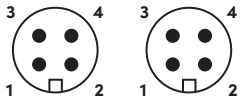

M12 ROUND CONNECTION CABLES

with open ended wires

4 Pole

M12 Round Straight Male - Straight Male Connectors with Open Ended Wires

PVC			PUR			PUR/PVC		
Product Code	Color	Cable Length (meter)	Product Code	Color	Cable Length (meter)	Product Code	Color	Cable Length (meter)
RCC-M12-04-00M-00M-5001-005	Black	0.5	RCC-M12-04-00M-00M-6001-005	Black	0.5	RCC-M12-04-00M-00M-7001-005	Black	0.5
RCC-M12-04-00M-00M-5001-010		1	RCC-M12-04-00M-00M-6001-010		1	RCC-M12-04-00M-00M-7001-010		1
RCC-M12-04-00M-00M-5001-015		1.5	RCC-M12-04-00M-00M-6001-015		1.5	RCC-M12-04-00M-00M-7001-015		1.5
RCC-M12-04-00M-00M-5001-020		2	RCC-M12-04-00M-00M-6001-020		2	RCC-M12-04-00M-00M-7001-020		2
RCC-M12-04-00M-00M-5001-030		3	RCC-M12-04-00M-00M-6001-030		3	RCC-M12-04-00M-00M-7001-030		3
RCC-M12-04-00M-00M-5002-005	Grey	0.5	RCC-M12-04-00M-00M-6002-005	Grey	0.5	RCC-M12-04-00M-00M-7002-005	Grey	0.5
RCC-M12-04-00M-00M-5002-010		1	RCC-M12-04-00M-00M-6002-010		1	RCC-M12-04-00M-00M-7002-010		1
RCC-M12-04-00M-00M-5002-015		1.5	RCC-M12-04-00M-00M-6002-015		1.5	RCC-M12-04-00M-00M-7002-015		1.5
RCC-M12-04-00M-00M-5002-020		2	RCC-M12-04-00M-00M-6002-020		2	RCC-M12-04-00M-00M-7002-020		2
RCC-M12-04-00M-00M-5002-030		3	RCC-M12-04-00M-00M-6002-030		3	RCC-M12-04-00M-00M-7002-030		3
RCC-M12-04-00M-00M-5003-005	Yellow	0.5	RCC-M12-04-00M-00M-6003-005	Yellow	0.5	RCC-M12-04-00M-00M-7003-005	Yellow	0.5
RCC-M12-04-00M-00M-5003-010		1	RCC-M12-04-00M-00M-6003-010		1	RCC-M12-04-00M-00M-7003-010		1
RCC-M12-04-00M-00M-5003-015		1.5	RCC-M12-04-00M-00M-6003-015		1.5	RCC-M12-04-00M-00M-7003-015		1.5
RCC-M12-04-00M-00M-5003-020		2	RCC-M12-04-00M-00M-6003-020		2	RCC-M12-04-00M-00M-7003-020		2
RCC-M12-04-00M-00M-5003-030		3	RCC-M12-04-00M-00M-6003-030		3	RCC-M12-04-00M-00M-7003-030		3