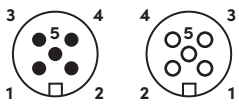

5 Pole

M12 Round 90° Male - Straight Female Connectors with Open Ended Wires

PVC			PUR			PUR/PVC		
Product Code	Color	Cable Length (meter)	Product Code	Color	Cable Length (meter)	Product Code	Color	Cable Length (meter)
RCC-M12-05-90M-00F-5001-005	Black	0.5	RCC-M12-05-90M-00F-6001-005	Black	0.5	RCC-M12-05-90M-00F-7001-005	Black	0.5
RCC-M12-05-90M-00F-5001-010		1	RCC-M12-05-90M-00F-6001-010		1	RCC-M12-05-90M-00F-7001-010		1
RCC-M12-05-90M-00F-5001-015		1.5	RCC-M12-05-90M-00F-6001-015		1.5	RCC-M12-05-90M-00F-7001-015		1.5
RCC-M12-05-90M-00F-5001-020		2	RCC-M12-05-90M-00F-6001-020		2	RCC-M12-05-90M-00F-7001-020		2
RCC-M12-05-90M-00F-5001-030		3	RCC-M12-05-90M-00F-6001-030		3	RCC-M12-05-90M-00F-7001-030		3
RCC-M12-05-90M-00F-5002-005	Grey	0.5	RCC-M12-05-90M-00F-6002-005	Grey	0.5	RCC-M12-05-90M-00F-7002-005	Grey	0.5
RCC-M12-05-90M-00F-5002-010		1	RCC-M12-05-90M-00F-6002-010		1	RCC-M12-05-90M-00F-7002-010		1
RCC-M12-05-90M-00F-5002-015		1.5	RCC-M12-05-90M-00F-6002-015		1.5	RCC-M12-05-90M-00F-7002-015		1.5
RCC-M12-05-90M-00F-5002-020		2	RCC-M12-05-90M-00F-6002-020		2	RCC-M12-05-90M-00F-7002-020		2
RCC-M12-05-90M-00F-5002-030		3	RCC-M12-05-90M-00F-6002-030		3	RCC-M12-05-90M-00F-7002-030		3
RCC-M12-05-90M-00F-5003-005	Yellow	0.5	RCC-M12-05-90M-00F-6003-005	Yellow	0.5	RCC-M12-05-90M-00F-7003-005	Yellow	0.5
RCC-M12-05-90M-00F-5003-010		1	RCC-M12-05-90M-00F-6003-010		1	RCC-M12-05-90M-00F-7003-010		1
RCC-M12-05-90M-00F-5003-015		1.5	RCC-M12-05-90M-00F-6003-015		1.5	RCC-M12-05-90M-00F-7003-015		1.5
RCC-M12-05-90M-00F-5003-020		2	RCC-M12-05-90M-00F-6003-020		2	RCC-M12-05-90M-00F-7003-020		2
RCC-M12-05-90M-00F-5003-030		3	RCC-M12-05-90M-00F-6003-030		3	RCC-M12-05-90M-00F-7003-030		3