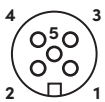

5 Pole

M12 Round 90° Female Connectors with Open Ended Wires

PVC			PUR			PUR/PVC		
Product Code	Color	Cable Length (meter)	Product Code	Color	Cable Length (meter)	Product Code	Color	Cable Length (meter)
RC-M12-F05-90-5001-02	Black	2	RC-M12-F05-90-6001-02	Black	2	RC-M12-F05-90-7001-02	Black	2
RC-M12-F05-90-5001-03		3	RC-M12-F05-90-6001-03		3	RC-M12-F05-90-7001-03		3
RC-M12-F05-90-5001-05		5	RC-M12-F05-90-6001-05		5	RC-M12-F05-90-7001-05		5
RC-M12-F05-90-5001-10		10	RC-M12-F05-90-6001-10		10	RC-M12-F05-90-7001-10		10
RC-M12-F05-90-5001-15		15	RC-M12-F05-90-6001-15		15	RC-M12-F05-90-7001-15		15
RC-M12-F05-90-5001-30		30	RC-M12-F05-90-6001-30		30	RC-M12-F05-90-7001-30		30
RC-M12-F05-90-5002-02	Grey	2	RC-M12-F05-90-6002-02	Grey	2	RC-M12-F05-90-7002-02	Grey	2
RC-M12-F05-90-5002-03		3	RC-M12-F05-90-6002-03		3	RC-M12-F05-90-7002-03		3
RC-M12-F05-90-5002-05		5	RC-M12-F05-90-6002-05		5	RC-M12-F05-90-7002-05		5
RC-M12-F05-90-5002-10		10	RC-M12-F05-90-6002-10		10	RC-M12-F05-90-7002-10		10
RC-M12-F05-90-5002-15		15	RC-M12-F05-90-6002-15		15	RC-M12-F05-90-7002-15		15
RC-M12-F05-90-5002-30		30	RC-M12-F05-90-6002-30		30	RC-M12-F05-90-7002-30		30
RC-M12-F05-90-5003-02	Yellow	2	RC-M12-F05-90-6003-02	Yellow	2	RC-M12-F05-90-7003-02	Yellow	2
RC-M12-F05-90-5003-03		3	RC-M12-F05-90-6003-03		3	RC-M12-F05-90-7003-03		3
RC-M12-F05-90-5003-05		5	RC-M12-F05-90-6003-05		5	RC-M12-F05-90-7003-05		5
RC-M12-F05-90-5003-10		10	RC-M12-F05-90-6003-10		10	RC-M12-F05-90-7003-10		10
RC-M12-F05-90-5003-15		15	RC-M12-F05-90-6003-15		15	RC-M12-F05-90-7003-15		15
RC-M12-F05-90-5003-30		30	RC-M12-F05-90-6003-30		30	RC-M12-F05-90-7003-30		30