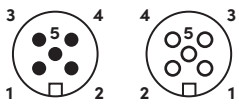

5 Pole

M12 Round 90° Male - 90° Female Connectors with Open Ended Wires

PVC			PUR			PUR/PVC		
Product Code	Color	Cable Length (meter)	Product Code	Color	Cable Length (meter)	Product Code	Color	Cable Length (meter)
RCC-M12-05-90M-90F-5001-005	Black	0.5	RCC-M12-05-90M-90F-6001-005	Black	0.5	RCC-M12-05-90M-90F-7001-005	Black	0.5
RCC-M12-05-90M-90F-5001-010		1	RCC-M12-05-90M-90F-6001-010		1	RCC-M12-05-90M-90F-7001-010		1
RCC-M12-05-90M-90F-5001-015		1.5	RCC-M12-05-90M-90F-6001-015		1.5	RCC-M12-05-90M-90F-7001-015		1.5
RCC-M12-05-90M-90F-5001-020		2	RCC-M12-05-90M-90F-6001-020		2	RCC-M12-05-90M-90F-7001-020		2
RCC-M12-05-90M-90F-5001-030		3	RCC-M12-05-90M-90F-6001-030		3	RCC-M12-05-90M-90F-7001-030		3
RCC-M12-05-90M-90F-5002-005	Grey	0.5	RCC-M12-05-90M-90F-6002-005	Grey	0.5	RCC-M12-05-90M-90F-7002-005	Grey	0.5
RCC-M12-05-90M-90F-5002-010		1	RCC-M12-05-90M-90F-6002-010		1	RCC-M12-05-90M-90F-7002-010		1
RCC-M12-05-90M-90F-5002-015		1.5	RCC-M12-05-90M-90F-6002-015		1.5	RCC-M12-05-90M-90F-7002-015		1.5
RCC-M12-05-90M-90F-5002-020		2	RCC-M12-05-90M-90F-6002-020		2	RCC-M12-05-90M-90F-7002-020		2
RCC-M12-05-90M-90F-5002-030		3	RCC-M12-05-90M-90F-6002-030		3	RCC-M12-05-90M-90F-7002-030		3
RCC-M12-05-90M-90F-5003-005	Yellow	0.5	RCC-M12-05-90M-90F-6003-005	Yellow	0.5	RCC-M12-05-90M-90F-7003-005	Yellow	0.5
RCC-M12-05-90M-90F-5003-010		1	RCC-M12-05-90M-90F-6003-010		1	RCC-M12-05-90M-90F-7003-010		1
RCC-M12-05-90M-90F-5003-015		1.5	RCC-M12-05-90M-90F-6003-015		1.5	RCC-M12-05-90M-90F-7003-015		1.5
RCC-M12-05-90M-90F-5003-020		2	RCC-M12-05-90M-90F-6003-020		2	RCC-M12-05-90M-90F-7003-020		2
RCC-M12-05-90M-90F-5003-030		3	RCC-M12-05-90M-90F-6003-030		3	RCC-M12-05-90M-90F-7003-030		3