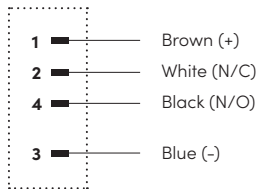

4 Pole

M8 Round Straight Male - 90° Male Connectors with Open Ended Wires

PVC			PUR			PUR/PVC		
Product Code	Color	Cable Length (meter)	Product Code	Color	Cable Length (meter)	Product Code	Color	Cable Length (meter)
RCC-M8-04-00M-90M-5001-005	Black	0.5	RCC-M8-04-00M-90M-6001-005	Black	0.5	RCC-M8-04-00M-90M-7001-005	Black	0.5
RCC-M8-04-00M-90M-5001-010		1	RCC-M8-04-00M-90M-6001-010		1	RCC-M8-04-00M-90M-7001-010		1
RCC-M8-04-00M-90M-5001-015		1.5	RCC-M8-04-00M-90M-6001-015		1.5	RCC-M8-04-00M-90M-7001-015		1.5
RCC-M8-04-00M-90M-5001-020		2	RCC-M8-04-00M-90M-6001-020		2	RCC-M8-04-00M-90M-7001-020		2
RCC-M8-04-00M-90M-5001-030		3	RCC-M8-04-00M-90M-6001-030		3	RCC-M8-04-00M-90M-7001-030		3
RCC-M8-04-00M-90M-5002-005	Grey	0.5	RCC-M8-04-00M-90M-6002-005	Grey	0.5	RCC-M8-04-00M-90M-7002-005	Grey	0.5
RCC-M8-04-00M-90M-5002-010		1	RCC-M8-04-00M-90M-6002-010		1	RCC-M8-04-00M-90M-7002-010		1
RCC-M8-04-00M-90M-5002-015		1.5	RCC-M8-04-00M-90M-6002-015		1.5	RCC-M8-04-00M-90M-7002-015		1.5
RCC-M8-04-00M-90M-5002-020		2	RCC-M8-04-00M-90M-6002-020		2	RCC-M8-04-00M-90M-7002-020		2
RCC-M8-04-00M-90M-5002-030		3	RCC-M8-04-00M-90M-6002-030		3	RCC-M8-04-00M-90M-7002-030		3
RCC-M8-04-00M-90M-5003-005	Yellow	0.5	RCC-M8-04-00M-90M-6003-005	Yellow	0.5	RCC-M8-04-00M-90M-7003-005	Yellow	0.5
RCC-M8-04-00M-90M-5003-010		1	RCC-M8-04-00M-90M-6003-010		1	RCC-M8-04-00M-90M-7003-010		1
RCC-M8-04-00M-90M-5003-015		1.5	RCC-M8-04-00M-90M-6003-015		1.5	RCC-M8-04-00M-90M-7003-015		1.5
RCC-M8-04-00M-90M-5003-020		2	RCC-M8-04-00M-90M-6003-020		2	RCC-M8-04-00M-90M-7003-020		2
RCC-M8-04-00M-90M-5003-030		3	RCC-M8-04-00M-90M-6003-030		3	RCC-M8-04-00M-90M-7003-030		3