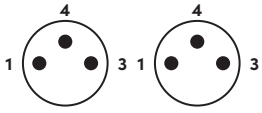

M8 ROUND CONNECTION CABLES

with open ended wires

3 Pole

M8 Round Straight Male - Straight Male Connectors with Open Ended Wires

PVC			PUR			PUR/PVC		
Product Code	Color	Cable Length (meter)	Product Code	Color	Cable Length (meter)	Product Code	Color	Cable Length (meter)
RCC-M8-03-00M-00M-5001-005	Black	0.5	RCC-M8-03-00M-00M-6001-005	Black	0.5	RCC-M8-03-00M-00M-7001-005	Black	0.5
RCC-M8-03-00M-00M-5001-010		1	RCC-M8-03-00M-00M-6001-010		1	RCC-M8-03-00M-00M-7001-010		1
RCC-M8-03-00M-00M-5001-015		1.5	RCC-M8-03-00M-00M-6001-015		1.5	RCC-M8-03-00M-00M-7001-015		1.5
RCC-M8-03-00M-00M-5001-020		2	RCC-M8-03-00M-00M-6001-020		2	RCC-M8-03-00M-00M-7001-020		2
RCC-M8-03-00M-00M-5001-030		3	RCC-M8-03-00M-00M-6001-030		3	RCC-M8-03-00M-00M-7001-030		3
RCC-M8-03-00M-00M-5002-005	Grey	0.5	RCC-M8-03-00M-00M-6002-005	Grey	0.5	RCC-M8-03-00M-00M-7002-005	Grey	0.5
RCC-M8-03-00M-00M-5002-010		1	RCC-M8-03-00M-00M-6002-010		1	RCC-M8-03-00M-00M-7002-010		1
RCC-M8-03-00M-00M-5002-015		1.5	RCC-M8-03-00M-00M-6002-015		1.5	RCC-M8-03-00M-00M-7002-015		1.5
RCC-M8-03-00M-00M-5002-020		2	RCC-M8-03-00M-00M-6002-020		2	RCC-M8-03-00M-00M-7002-020		2
RCC-M8-03-00M-00M-5002-030		3	RCC-M8-03-00M-00M-6002-030		3	RCC-M8-03-00M-00M-7002-030		3
RCC-M8-03-00M-00M-5003-005	Yellow	0.5	RCC-M8-03-00M-00M-6003-005	Yellow	0.5	RCC-M8-03-00M-00M-7003-005	Yellow	0.5
RCC-M8-03-00M-00M-5003-010		1	RCC-M8-03-00M-00M-6003-010		1	RCC-M8-03-00M-00M-7003-010		1
RCC-M8-03-00M-00M-5003-015		1.5	RCC-M8-03-00M-00M-6003-015		1.5	RCC-M8-03-00M-00M-7003-015		1.5
RCC-M8-03-00M-00M-5003-020		2	RCC-M8-03-00M-00M-6003-020		2	RCC-M8-03-00M-00M-7003-020		2
RCC-M8-03-00M-00M-5003-030		3	RCC-M8-03-00M-00M-6003-030		3	RCC-M8-03-00M-00M-7003-030		3