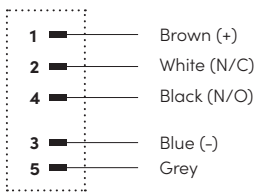

5 Pole

M12 Round Straight Female Connectors with Open Ended Wires

PVC			PUR			PUR/PVC		
Product Code	Color	Cable Length (meter)	Product Code	Color	Cable Length (meter)	Product Code	Color	Cable Length (meter)
RC-M12-F05-00-5001-02	Black	2	RC-M12-F05-00-6001-02	Black	2	RC-M12-F05-00-7001-02	Black	2
RC-M12-F05-00-5001-03		3	RC-M12-F05-00-6001-03		3	RC-M12-F05-00-7001-03		3
RC-M12-F05-00-5001-05		5	RC-M12-F05-00-6001-05		5	RC-M12-F05-00-7001-05		5
RC-M12-F05-00-5001-10		10	RC-M12-F05-00-6001-10		10	RC-M12-F05-00-7001-10		10
RC-M12-F05-00-5001-15		15	RC-M12-F05-00-6001-15		15	RC-M12-F05-00-7001-15		15
RC-M12-F05-00-5001-30		30	RC-M12-F05-00-6001-30		30	RC-M12-F05-00-7001-30		30
RC-M12-F05-00-5002-02	Grey	2	RC-M12-F05-00-6002-02	Grey	2	RC-M12-F05-00-7002-02	Grey	2
RC-M12-F05-00-5002-03		3	RC-M12-F05-00-6002-03		3	RC-M12-F05-00-7002-03		3
RC-M12-F05-00-5002-05		5	RC-M12-F05-00-6002-05		5	RC-M12-F05-00-7002-05		5
RC-M12-F05-00-5002-10		10	RC-M12-F05-00-6002-10		10	RC-M12-F05-00-7002-10		10
RC-M12-F05-00-5002-15		15	RC-M12-F05-00-6002-15		15	RC-M12-F05-00-7002-15		15
RC-M12-F05-00-5002-30		30	RC-M12-F05-00-6002-30		30	RC-M12-F05-00-7002-30		30
RC-M12-F05-00-5003-02	Yellow	2	RC-M12-F05-00-6003-02	Yellow	2	RC-M12-F05-00-7003-02	Yellow	2
RC-M12-F05-00-5003-03		3	RC-M12-F05-00-6003-03		3	RC-M12-F05-00-7003-03		3
RC-M12-F05-00-5003-05		5	RC-M12-F05-00-6003-05		5	RC-M12-F05-00-7003-05		5
RC-M12-F05-00-5003-10		10	RC-M12-F05-00-6003-10		10	RC-M12-F05-00-7003-10		10
RC-M12-F05-00-5003-15		15	RC-M12-F05-00-6003-15		15	RC-M12-F05-00-7003-15		15
RC-M12-F05-00-5003-30		30	RC-M12-F05-00-6003-30		30	RC-M12-F05-00-7003-30		30