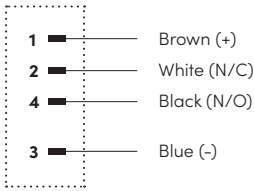

4 Pole

M12 Round Straight Male - 90° Female Connectors with Open Ended Wires

PVC			PUR			PUR/PVC		
Product Code	Color	Cable Length (meter)	Product Code	Color	Cable Length (meter)	Product Code	Color	Cable Length (meter)
RCC-M12-04-00M-90F-5001-005	Black	0.5	RCC-M12-04-00M-90F-6001-005	Black	0.5	RCC-M12-04-00M-90F-7001-005	Black	0.5
RCC-M12-04-00M-90F-5001-010		1	RCC-M12-04-00M-90F-6001-010		1	RCC-M12-04-00M-90F-7001-010		1
RCC-M12-04-00M-90F-5001-015		1.5	RCC-M12-04-00M-90F-6001-015		1.5	RCC-M12-04-00M-90F-7001-015		1.5
RCC-M12-04-00M-90F-5001-020		2	RCC-M12-04-00M-90F-6001-020		2	RCC-M12-04-00M-90F-7001-020		2
RCC-M12-04-00M-90F-5001-030		3	RCC-M12-04-00M-90F-6001-030		3	RCC-M12-04-00M-90F-7001-030		3
RCC-M12-04-00M-90F-5002-005	Grey	0.5	RCC-M12-04-00M-90F-6002-005	Grey	0.5	RCC-M12-04-00M-90F-7002-005	Grey	0.5
RCC-M12-04-00M-90F-5002-010		1	RCC-M12-04-00M-90F-6002-010		1	RCC-M12-04-00M-90F-7002-010		1
RCC-M12-04-00M-90F-5002-015		1.5	RCC-M12-04-00M-90F-6002-015		1.5	RCC-M12-04-00M-90F-7002-015		1.5
RCC-M12-04-00M-90F-5002-020		2	RCC-M12-04-00M-90F-6002-020		2	RCC-M12-04-00M-90F-7002-020		2
RCC-M12-04-00M-90F-5002-030		3	RCC-M12-04-00M-90F-6002-030		3	RCC-M12-04-00M-90F-7002-030		3
RCC-M12-04-00M-90F-5003-005	Yellow	0.5	RCC-M12-04-00M-90F-6003-005	Yellow	0.5	RCC-M12-04-00M-90F-7003-005	Yellow	0.5
RCC-M12-04-00M-90F-5003-010		1	RCC-M12-04-00M-90F-6003-010		1	RCC-M12-04-00M-90F-7003-010		1
RCC-M12-04-00M-90F-5003-015		1.5	RCC-M12-04-00M-90F-6003-015		1.5	RCC-M12-04-00M-90F-7003-015		1.5
RCC-M12-04-00M-90F-5003-020		2	RCC-M12-04-00M-90F-6003-020		2	RCC-M12-04-00M-90F-7003-020		2
RCC-M12-04-00M-90F-5003-030		3	RCC-M12-04-00M-90F-6003-030		3	RCC-M12-04-00M-90F-7003-030		3