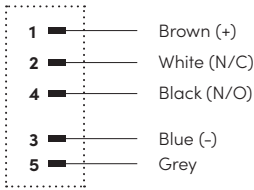

5 Pole

M12 Round Straight Female - Straight Female Connectors with Open Ended Wires

PVC			PUR			PUR/PVC		
Product Code	Color	Cable Length (meter)	Product Code	Color	Cable Length (meter)	Product Code	Color	Cable Length (meter)
RCC-M12-05-00F-00F-5001-005	Black	0.5	RCC-M12-05-00F-00F-6001-005	Black	0.5	RCC-M12-05-00F-00F-7001-005	Black	0.5
RCC-M12-05-00F-00F-5001-010		1	RCC-M12-05-00F-00F-6001-010		1	RCC-M12-05-00F-00F-7001-010		1
RCC-M12-05-00F-00F-5001-015		1.5	RCC-M12-05-00F-00F-6001-015		1.5	RCC-M12-05-00F-00F-7001-015		1.5
RCC-M12-05-00F-00F-5001-020		2	RCC-M12-05-00F-00F-6001-020		2	RCC-M12-05-00F-00F-7001-020		2
RCC-M12-05-00F-00F-5001-030	Grey	3	RCC-M12-05-00F-00F-6001-030	Grey	3	RCC-M12-05-00F-00F-7001-030	Grey	3
RCC-M12-05-00F-00F-5002-005		0.5	RCC-M12-05-00F-00F-6002-005		0.5	RCC-M12-05-00F-00F-7002-005		0.5
RCC-M12-05-00F-00F-5002-010		1	RCC-M12-05-00F-00F-6002-010		1	RCC-M12-05-00F-00F-7002-010		1
RCC-M12-05-00F-00F-5002-015		1.5	RCC-M12-05-00F-00F-6002-015		1.5	RCC-M12-05-00F-00F-7002-015		1.5
RCC-M12-05-00F-00F-5002-020	Yellow	2	RCC-M12-05-00F-00F-6002-020	Yellow	2	RCC-M12-05-00F-00F-7002-020	Yellow	2
RCC-M12-05-00F-00F-5002-030		3	RCC-M12-05-00F-00F-6002-030		3	RCC-M12-05-00F-00F-7002-030		3
RCC-M12-05-00F-00F-5003-005		0.5	RCC-M12-05-00F-00F-6003-005		0.5	RCC-M12-05-00F-00F-7003-005		0.5
RCC-M12-05-00F-00F-5003-010		1	RCC-M12-05-00F-00F-6003-010		1	RCC-M12-05-00F-00F-7003-010		1
RCC-M12-05-00F-00F-5003-015	Yellow	1.5	RCC-M12-05-00F-00F-6003-015	Yellow	1.5	RCC-M12-05-00F-00F-7003-015	Yellow	1.5
RCC-M12-05-00F-00F-5003-020		2	RCC-M12-05-00F-00F-6003-020		2	RCC-M12-05-00F-00F-7003-020		2
RCC-M12-05-00F-00F-5003-030		3	RCC-M12-05-00F-00F-6003-030		3	RCC-M12-05-00F-00F-7003-030		3