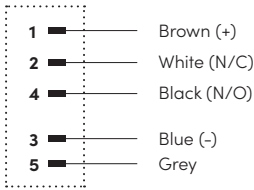

5 Pole

M12 Round 90° Female - 90° Female Connectors with Open Ended Wires

PVC			PUR			PUR/PVC		
Product Code	Color	Cable Length (meter)	Product Code	Color	Cable Length (meter)	Product Code	Color	Cable Length (meter)
RCC-M12-05-90F-90F-5001-005	Black	0.5	RCC-M12-05-90F-90F-6001-005	Black	0.5	RCC-M12-05-90F-90F-7001-005	Black	0.5
RCC-M12-05-90F-90F-5001-010		1	RCC-M12-05-90F-90F-6001-010		1	RCC-M12-05-90F-90F-7001-010		1
RCC-M12-05-90F-90F-5001-015		1.5	RCC-M12-05-90F-90F-6001-015		1.5	RCC-M12-05-90F-90F-7001-015		1.5
RCC-M12-05-90F-90F-5001-020		2	RCC-M12-05-90F-90F-6001-020		2	RCC-M12-05-90F-90F-7001-020		2
RCC-M12-05-90F-90F-5001-030	Grey	3	RCC-M12-05-90F-90F-6001-030	Grey	3	RCC-M12-05-90F-90F-7001-030	Grey	3
RCC-M12-05-90F-90F-5002-005		0.5	RCC-M12-05-90F-90F-6002-005		0.5	RCC-M12-05-90F-90F-7002-005		0.5
RCC-M12-05-90F-90F-5002-010		1	RCC-M12-05-90F-90F-6002-010		1	RCC-M12-05-90F-90F-7002-010		1
RCC-M12-05-90F-90F-5002-015		1.5	RCC-M12-05-90F-90F-6002-015		1.5	RCC-M12-05-90F-90F-7002-015		1.5
RCC-M12-05-90F-90F-5002-020	Yellow	2	RCC-M12-05-90F-90F-6002-020	Yellow	2	RCC-M12-05-90F-90F-7002-020	Yellow	2
RCC-M12-05-90F-90F-5002-030		3	RCC-M12-05-90F-90F-6002-030		3	RCC-M12-05-90F-90F-7002-030		3
RCC-M12-05-90F-90F-5003-005		0.5	RCC-M12-05-90F-90F-6003-005		0.5	RCC-M12-05-90F-90F-7003-005		0.5
RCC-M12-05-90F-90F-5003-010		1	RCC-M12-05-90F-90F-6003-010		1	RCC-M12-05-90F-90F-7003-010		1
RCC-M12-05-90F-90F-5003-015	Yellow	1.5	RCC-M12-05-90F-90F-6003-015	Yellow	1.5	RCC-M12-05-90F-90F-7003-015	Yellow	1.5
RCC-M12-05-90F-90F-5003-020		2	RCC-M12-05-90F-90F-6003-020		2	RCC-M12-05-90F-90F-7003-020		2
RCC-M12-05-90F-90F-5003-030		3	RCC-M12-05-90F-90F-6003-030		3	RCC-M12-05-90F-90F-7003-030		3