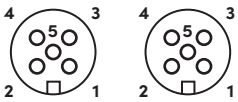

5 Pole

M12 Round Straight Female - 90° Female Connectors with Open Ended Wires

PVC			PUR			PUR/PVC		
Product Code	Color	Cable Length (meter)	Product Code	Color	Cable Length (meter)	Product Code	Color	Cable Length (meter)
RCC-M12-05-00F-90F-5001-005	Black	0.5	RCC-M12-05-00F-90F-6001-005	Black	0.5	RCC-M12-05-00F-90F-7001-005	Black	0.5
RCC-M12-05-00F-90F-5001-010		1	RCC-M12-05-00F-90F-6001-010		1	RCC-M12-05-00F-90F-7001-010		1
RCC-M12-05-00F-90F-5001-015		1.5	RCC-M12-05-00F-90F-6001-015		1.5	RCC-M12-05-00F-90F-7001-015		1.5
RCC-M12-05-00F-90F-5001-020		2	RCC-M12-05-00F-90F-6001-020		2	RCC-M12-05-00F-90F-7001-020		2
RCC-M12-05-00F-90F-5001-030		3	RCC-M12-05-00F-90F-6001-030		3	RCC-M12-05-00F-90F-7001-030		3
RCC-M12-05-00F-90F-5002-005	Grey	0.5	RCC-M12-05-00F-90F-6002-005	Grey	0.5	RCC-M12-05-00F-90F-7002-005	Grey	0.5
RCC-M12-05-00F-90F-5002-010		1	RCC-M12-05-00F-90F-6002-010		1	RCC-M12-05-00F-90F-7002-010		1
RCC-M12-05-00F-90F-5002-015		1.5	RCC-M12-05-00F-90F-6002-015		1.5	RCC-M12-05-00F-90F-7002-015		1.5
RCC-M12-05-00F-90F-5002-020		2	RCC-M12-05-00F-90F-6002-020		2	RCC-M12-05-00F-90F-7002-020		2
RCC-M12-05-00F-90F-5002-030		3	RCC-M12-05-00F-90F-6002-030		3	RCC-M12-05-00F-90F-7002-030		3
RCC-M12-05-00F-90F-5003-005	Yellow	0.5	RCC-M12-05-00F-90F-6003-005	Yellow	0.5	RCC-M12-05-00F-90F-7003-005	Yellow	0.5
RCC-M12-05-00F-90F-5003-010		1	RCC-M12-05-00F-90F-6003-010		1	RCC-M12-05-00F-90F-7003-010		1
RCC-M12-05-00F-90F-5003-015		1.5	RCC-M12-05-00F-90F-6003-015		1.5	RCC-M12-05-00F-90F-7003-015		1.5
RCC-M12-05-00F-90F-5003-020		2	RCC-M12-05-00F-90F-6003-020		2	RCC-M12-05-00F-90F-7003-020		2
RCC-M12-05-00F-90F-5003-030		3	RCC-M12-05-00F-90F-6003-030		3	RCC-M12-05-00F-90F-7003-030		3