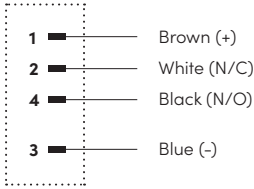

M12 ROUND CONNECTION CABLES

with open ended wires

4 Pole

M12 Round Straight Male - Straight Male Connectors with Open Ended Wires

PVC			PUR			PUR/PVC		
Product Code	Color	Cable Length (meter)	Product Code	Color	Cable Length (meter)	Product Code	Color	Cable Length (meter)
RCC-M12-04-00M-00M-5001-005	Black	0.5	RCC-M12-04-00M-00M-6001-005	Black	0.5	RCC-M12-04-00M-00M-7001-005	Black	0.5
RCC-M12-04-00M-00M-5001-010		1	RCC-M12-04-00M-00M-6001-010		1	RCC-M12-04-00M-00M-7001-010		1
RCC-M12-04-00M-00M-5001-015		1.5	RCC-M12-04-00M-00M-6001-015		1.5	RCC-M12-04-00M-00M-7001-015		1.5
RCC-M12-04-00M-00M-5001-020		2	RCC-M12-04-00M-00M-6001-020		2	RCC-M12-04-00M-00M-7001-020		2
RCC-M12-04-00M-00M-5001-030		3	RCC-M12-04-00M-00M-6001-030		3	RCC-M12-04-00M-00M-7001-030		3
RCC-M12-04-00M-00M-5002-005	Grey	0.5	RCC-M12-04-00M-00M-6002-005	Grey	0.5	RCC-M12-04-00M-00M-7002-005	Grey	0.5
RCC-M12-04-00M-00M-5002-010		1	RCC-M12-04-00M-00M-6002-010		1	RCC-M12-04-00M-00M-7002-010		1
RCC-M12-04-00M-00M-5002-015		1.5	RCC-M12-04-00M-00M-6002-015		1.5	RCC-M12-04-00M-00M-7002-015		1.5
RCC-M12-04-00M-00M-5002-020		2	RCC-M12-04-00M-00M-6002-020		2	RCC-M12-04-00M-00M-7002-020		2
RCC-M12-04-00M-00M-5002-030		3	RCC-M12-04-00M-00M-6002-030		3	RCC-M12-04-00M-00M-7002-030		3
RCC-M12-04-00M-00M-5003-005	Yellow	0.5	RCC-M12-04-00M-00M-6003-005	Yellow	0.5	RCC-M12-04-00M-00M-7003-005	Yellow	0.5
RCC-M12-04-00M-00M-5003-010		1	RCC-M12-04-00M-00M-6003-010		1	RCC-M12-04-00M-00M-7003-010		1
RCC-M12-04-00M-00M-5003-015		1.5	RCC-M12-04-00M-00M-6003-015		1.5	RCC-M12-04-00M-00M-7003-015		1.5
RCC-M12-04-00M-00M-5003-020		2	RCC-M12-04-00M-00M-6003-020		2	RCC-M12-04-00M-00M-7003-020		2
RCC-M12-04-00M-00M-5003-030		3	RCC-M12-04-00M-00M-6003-030		3	RCC-M12-04-00M-00M-7003-030		3