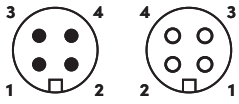

4 Pole

M12 Round 90° Male - 90° Female Connectors with Open Ended Wires

PVC			PUR			PUR/PVC		
Product Code	Color	Cable Length (meter)	Product Code	Color	Cable Length (meter)	Product Code	Color	Cable Length (meter)
RCC-M12-04-90M-90F-5001-005	Black	0.5	RCC-M12-04-90M-90F-6001-005	Black	0.5	RCC-M12-04-90M-90F-7001-005	Black	0.5
RCC-M12-04-90M-90F-5001-010		1	RCC-M12-04-90M-90F-6001-010		1	RCC-M12-04-90M-90F-7001-010		1
RCC-M12-04-90M-90F-5001-015		1.5	RCC-M12-04-90M-90F-6001-015		1.5	RCC-M12-04-90M-90F-7001-015		1.5
RCC-M12-04-90M-90F-5001-020		2	RCC-M12-04-90M-90F-6001-020		2	RCC-M12-04-90M-90F-7001-020		2
RCC-M12-04-90M-90F-5001-030		3	RCC-M12-04-90M-90F-6001-030		3	RCC-M12-04-90M-90F-7001-030		3
RCC-M12-04-90M-90F-5002-005	Grey	0.5	RCC-M12-04-90M-90F-6002-005	Grey	0.5	RCC-M12-04-90M-90F-7002-005	Grey	0.5
RCC-M12-04-90M-90F-5002-010		1	RCC-M12-04-90M-90F-6002-010		1	RCC-M12-04-90M-90F-7002-010		1
RCC-M12-04-90M-90F-5002-015		1.5	RCC-M12-04-90M-90F-6002-015		1.5	RCC-M12-04-90M-90F-7002-015		1.5
RCC-M12-04-90M-90F-5002-020		2	RCC-M12-04-90M-90F-6002-020		2	RCC-M12-04-90M-90F-7002-020		2
RCC-M12-04-90M-90F-5002-030		3	RCC-M12-04-90M-90F-6002-030		3	RCC-M12-04-90M-90F-7002-030		3
RCC-M12-04-90M-90F-5003-005	Yellow	0.5	RCC-M12-04-90M-90F-6003-005	Yellow	0.5	RCC-M12-04-90M-90F-7003-005	Yellow	0.5
RCC-M12-04-90M-90F-5003-010		1	RCC-M12-04-90M-90F-6003-010		1	RCC-M12-04-90M-90F-7003-010		1
RCC-M12-04-90M-90F-5003-015		1.5	RCC-M12-04-90M-90F-6003-015		1.5	RCC-M12-04-90M-90F-7003-015		1.5
RCC-M12-04-90M-90F-5003-020		2	RCC-M12-04-90M-90F-6003-020		2	RCC-M12-04-90M-90F-7003-020		2
RCC-M12-04-90M-90F-5003-030		3	RCC-M12-04-90M-90F-6003-030		3	RCC-M12-04-90M-90F-7003-030		3