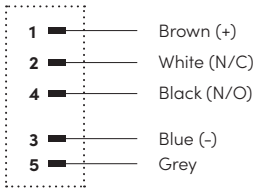

5 Pole

M12 Round Straight Male - Straight Female Connectors with Open Ended Wires

PVC			PUR			PUR/PVC		
Product Code	Color	Cable Length (meter)	Product Code	Color	Cable Length (meter)	Product Code	Color	Cable Length (meter)
RCC-M12-05-00M-00F-5001-005	Black	0.5	RCC-M12-05-00M-00F-6001-005	Black	0.5	RCC-M12-05-00M-00F-7001-005	Black	0.5
RCC-M12-05-00M-00F-5001-010		1	RCC-M12-05-00M-00F-6001-010		1	RCC-M12-05-00M-00F-7001-010		1
RCC-M12-05-00M-00F-5001-015		1.5	RCC-M12-05-00M-00F-6001-015		1.5	RCC-M12-05-00M-00F-7001-015		1.5
RCC-M12-05-00M-00F-5001-020		2	RCC-M12-05-00M-00F-6001-020		2	RCC-M12-05-00M-00F-7001-020		2
RCC-M12-05-00M-00F-5001-030		3	RCC-M12-05-00M-00F-6001-030		3	RCC-M12-05-00M-00F-7001-030		3
RCC-M12-05-00M-00F-5002-005	Grey	0.5	RCC-M12-05-00M-00F-6002-005	Grey	0.5	RCC-M12-05-00M-00F-7002-005	Grey	0.5
RCC-M12-05-00M-00F-5002-010		1	RCC-M12-05-00M-00F-6002-010		1	RCC-M12-05-00M-00F-7002-010		1
RCC-M12-05-00M-00F-5002-015		1.5	RCC-M12-05-00M-00F-6002-015		1.5	RCC-M12-05-00M-00F-7002-015		1.5
RCC-M12-05-00M-00F-5002-020		2	RCC-M12-05-00M-00F-6002-020		2	RCC-M12-05-00M-00F-7002-020		2
RCC-M12-05-00M-00F-5002-030		3	RCC-M12-05-00M-00F-6002-030		3	RCC-M12-05-00M-00F-7002-030		3
RCC-M12-05-00M-00F-5003-005	Yellow	0.5	RCC-M12-05-00M-00F-6003-005	Yellow	0.5	RCC-M12-05-00M-00F-7003-005	Yellow	0.5
RCC-M12-05-00M-00F-5003-010		1	RCC-M12-05-00M-00F-6003-010		1	RCC-M12-05-00M-00F-7003-010		1
RCC-M12-05-00M-00F-5003-015		1.5	RCC-M12-05-00M-00F-6003-015		1.5	RCC-M12-05-00M-00F-7003-015		1.5
RCC-M12-05-00M-00F-5003-020		2	RCC-M12-05-00M-00F-6003-020		2	RCC-M12-05-00M-00F-7003-020		2
RCC-M12-05-00M-00F-5003-030		3	RCC-M12-05-00M-00F-6003-030		3	RCC-M12-05-00M-00F-7003-030		3