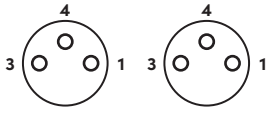

M8 ROUND CONNECTION CABLES

with open ended wires

3 Pole

- 1 — Brown (+)
- 4 — Black (N/O)
- 3 — Blue (-)