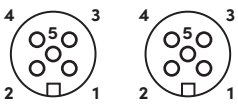

5 Pole

M12 Round Straight Female - Straight Female Connectors with Open Ended Wires

PVC			PUR			PUR/PVC		
Product Code	Color	Cable Length (meter)	Product Code	Color	Cable Length (meter)	Product Code	Color	Cable Length (meter)
RCC-M12-05-00F-00F-5001-005	Black	0.5	RCC-M12-05-00F-00F-6001-005	Black	0.5	RCC-M12-05-00F-00F-7001-005	Black	0.5
RCC-M12-05-00F-00F-5001-010		1	RCC-M12-05-00F-00F-6001-010		1	RCC-M12-05-00F-00F-7001-010		1
RCC-M12-05-00F-00F-5001-015		1.5	RCC-M12-05-00F-00F-6001-015		1.5	RCC-M12-05-00F-00F-7001-015		1.5
RCC-M12-05-00F-00F-5001-020		2	RCC-M12-05-00F-00F-6001-020		2	RCC-M12-05-00F-00F-7001-020		2
RCC-M12-05-00F-00F-5001-030	Grey	3	RCC-M12-05-00F-00F-6001-030	Grey	3	RCC-M12-05-00F-00F-7001-030	Grey	3
RCC-M12-05-00F-00F-5002-005		0.5	RCC-M12-05-00F-00F-6002-005		0.5	RCC-M12-05-00F-00F-7002-005		0.5
RCC-M12-05-00F-00F-5002-010		1	RCC-M12-05-00F-00F-6002-010		1	RCC-M12-05-00F-00F-7002-010		1
RCC-M12-05-00F-00F-5002-015		1.5	RCC-M12-05-00F-00F-6002-015		1.5	RCC-M12-05-00F-00F-7002-015		1.5
RCC-M12-05-00F-00F-5002-020	Yellow	2	RCC-M12-05-00F-00F-6002-020	Yellow	2	RCC-M12-05-00F-00F-7002-020	Yellow	2
RCC-M12-05-00F-00F-5002-030		3	RCC-M12-05-00F-00F-6002-030		3	RCC-M12-05-00F-00F-7002-030		3
RCC-M12-05-00F-00F-5003-005		0.5	RCC-M12-05-00F-00F-6003-005		0.5	RCC-M12-05-00F-00F-7003-005		0.5
RCC-M12-05-00F-00F-5003-010		1	RCC-M12-05-00F-00F-6003-010		1	RCC-M12-05-00F-00F-7003-010		1
RCC-M12-05-00F-00F-5003-015	Yellow	1.5	RCC-M12-05-00F-00F-6003-015	Yellow	1.5	RCC-M12-05-00F-00F-7003-015	Yellow	1.5
RCC-M12-05-00F-00F-5003-020		2	RCC-M12-05-00F-00F-6003-020		2	RCC-M12-05-00F-00F-7003-020		2
RCC-M12-05-00F-00F-5003-030		3	RCC-M12-05-00F-00F-6003-030		3	RCC-M12-05-00F-00F-7003-030		3