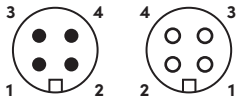

M12 ROUND CONNECTION CABLES

with open ended wires

4 Pole

M12 Round Straight Male - Straight Female Connectors with Open Ended Wires

PVC			PUR			PUR/PVC		
Product Code	Color	Cable Length (meter)	Product Code	Color	Cable Length (meter)	Product Code	Color	Cable Length (meter)
RCC-M12-04-00M-00F-5001-005	Black	0.5	RCC-M12-04-00M-00F-6001-005	Black	0.5	RCC-M12-04-00M-00F-7001-005	Black	0.5
RCC-M12-04-00M-00F-5001-010		1	RCC-M12-04-00M-00F-6001-010		1	RCC-M12-04-00M-00F-7001-010		1
RCC-M12-04-00M-00F-5001-015		1.5	RCC-M12-04-00M-00F-6001-015		1.5	RCC-M12-04-00M-00F-7001-015		1.5
RCC-M12-04-00M-00F-5001-020		2	RCC-M12-04-00M-00F-6001-020		2	RCC-M12-04-00M-00F-7001-020		2
RCC-M12-04-00M-00F-5001-030		3	RCC-M12-04-00M-00F-6001-030		3	RCC-M12-04-00M-00F-7001-030		3
RCC-M12-04-00M-00F-5002-005	Grey	0.5	RCC-M12-04-00M-00F-6002-005	Grey	0.5	RCC-M12-04-00M-00F-7002-005	Grey	0.5
RCC-M12-04-00M-00F-5002-010		1	RCC-M12-04-00M-00F-6002-010		1	RCC-M12-04-00M-00F-7002-010		1
RCC-M12-04-00M-00F-5002-015		1.5	RCC-M12-04-00M-00F-6002-015		1.5	RCC-M12-04-00M-00F-7002-015		1.5
RCC-M12-04-00M-00F-5002-020		2	RCC-M12-04-00M-00F-6002-020		2	RCC-M12-04-00M-00F-7002-020		2
RCC-M12-04-00M-00F-5002-030		3	RCC-M12-04-00M-00F-6002-030		3	RCC-M12-04-00M-00F-7002-030		3
RCC-M12-04-00M-00F-5003-005	Yellow	0.5	RCC-M12-04-00M-00F-6003-005	Yellow	0.5	RCC-M12-04-00M-00F-7003-005	Yellow	0.5
RCC-M12-04-00M-00F-5003-010		1	RCC-M12-04-00M-00F-6003-010		1	RCC-M12-04-00M-00F-7003-010		1
RCC-M12-04-00M-00F-5003-015		1.5	RCC-M12-04-00M-00F-6003-015		1.5	RCC-M12-04-00M-00F-7003-015		1.5
RCC-M12-04-00M-00F-5003-020		2	RCC-M12-04-00M-00F-6003-020		2	RCC-M12-04-00M-00F-7003-020		2
RCC-M12-04-00M-00F-5003-030		3	RCC-M12-04-00M-00F-6003-030		3	RCC-M12-04-00M-00F-7003-030		3