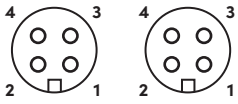

M12 ROUND CONNECTION CABLES

with open ended wires

4 Pole

M12 Round 90° Female - 90° Female Connectors with Open Ended Wires

PVC			PUR			PUR/PVC		
Product Code	Color	Cable Length (meter)	Product Code	Color	Cable Length (meter)	Product Code	Color	Cable Length (meter)
RCC-M12-04-90F-90F-5001-005	Black	0.5	RCC-M12-04-90F-90F-6001-005	Black	0.5	RCC-M12-04-90F-90F-7001-005	Black	0.5
RCC-M12-04-90F-90F-5001-010		1	RCC-M12-04-90F-90F-6001-010		1	RCC-M12-04-90F-90F-7001-010		1
RCC-M12-04-90F-90F-5001-015		1.5	RCC-M12-04-90F-90F-6001-015		1.5	RCC-M12-04-90F-90F-7001-015		1.5
RCC-M12-04-90F-90F-5001-020		2	RCC-M12-04-90F-90F-6001-020		2	RCC-M12-04-90F-90F-7001-020		2
RCC-M12-04-90F-90F-5001-030	Grey	3	RCC-M12-04-90F-90F-6001-030	Grey	3	RCC-M12-04-90F-90F-7001-030	Grey	3
RCC-M12-04-90F-90F-5002-005		0.5	RCC-M12-04-90F-90F-6002-005		0.5	RCC-M12-04-90F-90F-7002-005		0.5
RCC-M12-04-90F-90F-5002-010		1	RCC-M12-04-90F-90F-6002-010		1	RCC-M12-04-90F-90F-7002-010		1
RCC-M12-04-90F-90F-5002-015		1.5	RCC-M12-04-90F-90F-6002-015		1.5	RCC-M12-04-90F-90F-7002-015		1.5
RCC-M12-04-90F-90F-5002-020	Yellow	2	RCC-M12-04-90F-90F-6002-020	Yellow	2	RCC-M12-04-90F-90F-7002-020	Yellow	2
RCC-M12-04-90F-90F-5002-030		3	RCC-M12-04-90F-90F-6002-030		3	RCC-M12-04-90F-90F-7002-030		3
RCC-M12-04-90F-90F-5003-005		0.5	RCC-M12-04-90F-90F-6003-005		0.5	RCC-M12-04-90F-90F-7003-005		0.5
RCC-M12-04-90F-90F-5003-010		1	RCC-M12-04-90F-90F-6003-010		1	RCC-M12-04-90F-90F-7003-010		1
RCC-M12-04-90F-90F-5003-015	Yellow	1.5	RCC-M12-04-90F-90F-6003-015	Yellow	1.5	RCC-M12-04-90F-90F-7003-015	Yellow	1.5
RCC-M12-04-90F-90F-5003-020		2	RCC-M12-04-90F-90F-6003-020		2	RCC-M12-04-90F-90F-7003-020		2
RCC-M12-04-90F-90F-5003-030		3	RCC-M12-04-90F-90F-6003-030		3	RCC-M12-04-90F-90F-7003-030		3