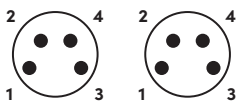

4 Pole

M8 Round 90° Male - 90° Male Connectors with Open Ended Wires

PVC			PUR			PUR/PVC		
Product Code	Color	Cable Length (meter)	Product Code	Color	Cable Length (meter)	Product Code	Color	Cable Length (meter)
RCC-M8-04-90M-90M-5001-005	Black	0.5	RCC-M8-04-90M-90M-6001-005	Black	0.5	RCC-M8-04-90M-90M-7001-005	Black	0.5
RCC-M8-04-90M-90M-5001-010		1	RCC-M8-04-90M-90M-6001-010		1	RCC-M8-04-90M-90M-7001-010		1
RCC-M8-04-90M-90M-5001-015		1.5	RCC-M8-04-90M-90M-6001-015		1.5	RCC-M8-04-90M-90M-7001-015		1.5
RCC-M8-04-90M-90M-5001-020		2	RCC-M8-04-90M-90M-6001-020		2	RCC-M8-04-90M-90M-7001-020		2
RCC-M8-04-90M-90M-5001-030		3	RCC-M8-04-90M-90M-6001-030		3	RCC-M8-04-90M-90M-7001-030		3
RCC-M8-04-90M-90M-5002-005	Grey	0.5	RCC-M8-04-90M-90M-6002-005	Grey	0.5	RCC-M8-04-90M-90M-7002-005	Grey	0.5
RCC-M8-04-90M-90M-5002-010		1	RCC-M8-04-90M-90M-6002-010		1	RCC-M8-04-90M-90M-7002-010		1
RCC-M8-04-90M-90M-5002-015		1.5	RCC-M8-04-90M-90M-6002-015		1.5	RCC-M8-04-90M-90M-7002-015		1.5
RCC-M8-04-90M-90M-5002-020		2	RCC-M8-04-90M-90M-6002-020		2	RCC-M8-04-90M-90M-7002-020		2
RCC-M8-04-90M-90M-5002-030		3	RCC-M8-04-90M-90M-6002-030		3	RCC-M8-04-90M-90M-7002-030		3
RCC-M8-04-90M-90M-5003-005	Yellow	0.5	RCC-M8-04-90M-90M-6003-005	Yellow	0.5	RCC-M8-04-90M-90M-7003-005	Yellow	0.5
RCC-M8-04-90M-90M-5003-010		1	RCC-M8-04-90M-90M-6003-010		1	RCC-M8-04-90M-90M-7003-010		1
RCC-M8-04-90M-90M-5003-015		1.5	RCC-M8-04-90M-90M-6003-015		1.5	RCC-M8-04-90M-90M-7003-015		1.5
RCC-M8-04-90M-90M-5003-020		2	RCC-M8-04-90M-90M-6003-020		2	RCC-M8-04-90M-90M-7003-020		2
RCC-M8-04-90M-90M-5003-030		3	RCC-M8-04-90M-90M-6003-030		3	RCC-M8-04-90M-90M-7003-030		3