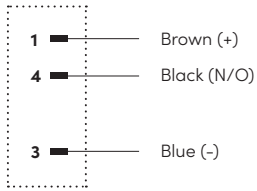

M8 ROUND STRAIGHT MALE CONNECTORS with open ended wires

3 Pole

M8 Round Straight Male Connectors with Open Ended Wires

PVC			PUR			PUR/PVC		
Product Code	Color	Cable Length (meter)	Product Code	Color	Cable Length (meter)	Product Code	Color	Cable Length (meter)
RC-M8-M03-00-5001-02	Black	2	RC-M8-M03-00-6001-02	Black	2	RC-M8-M03-00-7001-02	Black	2
RC-M8-M03-00-5001-03		3	RC-M8-M03-00-6001-03		3	RC-M8-M03-00-7001-03		3
RC-M8-M03-00-5001-05		5	RC-M8-M03-00-6001-05		5	RC-M8-M03-00-7001-05		5
RC-M8-M03-00-5001-10		10	RC-M8-M03-00-6001-10		10	RC-M8-M03-00-7001-10		10
RC-M8-M03-00-5001-15		15	RC-M8-M03-00-6001-15		15	RC-M8-M03-00-7001-15		15
RC-M8-M03-00-5001-30		30	RC-M8-M03-00-6001-30		30	RC-M8-M03-00-7001-30		30
RC-M8-M03-00-5002-02	Grey	2	RC-M8-M03-00-6002-02	Grey	2	RC-M8-M03-00-7002-02	Grey	2
RC-M8-M03-00-5002-03		3	RC-M8-M03-00-6002-03		3	RC-M8-M03-00-7002-03		3
RC-M8-M03-00-5002-05		5	RC-M8-M03-00-6002-05		5	RC-M8-M03-00-7002-05		5
RC-M8-M03-00-5002-10		10	RC-M8-M03-00-6002-10		10	RC-M8-M03-00-7002-10		10
RC-M8-M03-00-5002-15		15	RC-M8-M03-00-6002-15		15	RC-M8-M03-00-7002-15		15
RC-M8-M03-00-5002-30		30	RC-M8-M03-00-6002-30		30	RC-M8-M03-00-7002-30		30
RC-M8-M03-00-5003-02	Yellow	2	RC-M8-M03-00-6003-02	Yellow	2	RC-M8-M03-00-7003-02	Yellow	2
RC-M8-M03-00-5003-03		3	RC-M8-M03-00-6003-03		3	RC-M8-M03-00-7003-03		3
RC-M8-M03-00-5003-05		5	RC-M8-M03-00-6003-05		5	RC-M8-M03-00-7003-05		5
RC-M8-M03-00-5003-10		10	RC-M8-M03-00-6003-10		10	RC-M8-M03-00-7003-10		10
RC-M8-M03-00-5003-15		15	RC-M8-M03-00-6003-15		15	RC-M8-M03-00-7003-15		15
RC-M8-M03-00-5003-30		30	RC-M8-M03-00-6003-30		30	RC-M8-M03-00-7003-30		30