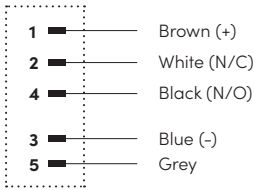

5 Pole

M12 Round Straight Male - 90° Male Connectors with Open Ended Wires

PVC			PUR			PUR/PVC		
Product Code	Color	Cable Length (meter)	Product Code	Color	Cable Length (meter)	Product Code	Color	Cable Length (meter)
RCC-M12-05-90M-90M-5001-005	Black	0.5	RCC-M12-05-90M-90M-6001-005	Black	0.5	RCC-M12-05-90M-90M-7001-005	Black	0.5
RCC-M12-05-90M-90M-5001-010		1	RCC-M12-05-90M-90M-6001-010		1	RCC-M12-05-90M-90M-7001-010		1
RCC-M12-05-90M-90M-5001-015		1.5	RCC-M12-05-90M-90M-6001-015		1.5	RCC-M12-05-90M-90M-7001-015		1.5
RCC-M12-05-90M-90M-5001-020		2	RCC-M12-05-90M-90M-6001-020		2	RCC-M12-05-90M-90M-7001-020		2
RCC-M12-05-90M-90M-5001-030	3	RCC-M12-05-90M-90M-6001-030	3	RCC-M12-05-90M-90M-7001-030	3			
RCC-M12-05-90M-90M-5002-005	Grey	0.5	RCC-M12-05-90M-90M-6002-005	Grey	0.5	RCC-M12-05-90M-90M-7002-005	Grey	0.5
RCC-M12-05-90M-90M-5002-010		1	RCC-M12-05-90M-90M-6002-010		1	RCC-M12-05-90M-90M-7002-010		1
RCC-M12-05-90M-90M-5002-015		1.5	RCC-M12-05-90M-90M-6002-015		1.5	RCC-M12-05-90M-90M-7002-015		1.5
RCC-M12-05-90M-90M-5002-020		2	RCC-M12-05-90M-90M-6002-020		2	RCC-M12-05-90M-90M-7002-020		2
RCC-M12-05-90M-90M-5002-030	3	RCC-M12-05-90M-90M-6002-030	3	RCC-M12-05-90M-90M-7002-030	3			
RCC-M12-05-90M-90M-5003-005	Yellow	0.5	RCC-M12-05-90M-90M-6003-005	Yellow	0.5	RCC-M12-05-90M-90M-7003-005	Yellow	0.5
RCC-M12-05-90M-90M-5003-010		1	RCC-M12-05-90M-90M-6003-010		1	RCC-M12-05-90M-90M-7003-010		1
RCC-M12-05-90M-90M-5003-015		1.5	RCC-M12-05-90M-90M-6003-015		1.5	RCC-M12-05-90M-90M-7003-015		1.5
RCC-M12-05-90M-90M-5003-020		2	RCC-M12-05-90M-90M-6003-020		2	RCC-M12-05-90M-90M-7003-020		2
RCC-M12-05-90M-90M-5003-030	3	RCC-M12-05-90M-90M-6003-030	3	RCC-M12-05-90M-90M-7003-030	3