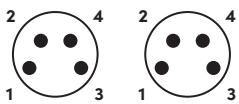

4 Pole

M8 Round Straight Male - Straight Male Connectors with Open Ended Wires

PVC			PUR			PUR/PVC		
Product Code	Color	Cable Length (meter)	Product Code	Color	Cable Length (meter)	Product Code	Color	Cable Length (meter)
RCC-M8-04-00M-00M-5001-005	Black	0.5	RCC-M8-04-00M-00M-6001-005	Black	0.5	RCC-M8-04-00M-00M-7001-005	Black	0.5
RCC-M8-04-00M-00M-5001-010		1	RCC-M8-04-00M-00M-6001-010		1	RCC-M8-04-00M-00M-7001-010		1
RCC-M8-04-00M-00M-5001-015		1.5	RCC-M8-04-00M-00M-6001-015		1.5	RCC-M8-04-00M-00M-7001-015		1.5
RCC-M8-04-00M-00M-5001-020		2	RCC-M8-04-00M-00M-6001-020		2	RCC-M8-04-00M-00M-7001-020		2
RCC-M8-04-00M-00M-5001-030		3	RCC-M8-04-00M-00M-6001-030		3	RCC-M8-04-00M-00M-7001-030		3
RCC-M8-04-00M-00M-5002-005	Grey	0.5	RCC-M8-04-00M-00M-6002-005	Grey	0.5	RCC-M8-04-00M-00M-7002-005	Grey	0.5
RCC-M8-04-00M-00M-5002-010		1	RCC-M8-04-00M-00M-6002-010		1	RCC-M8-04-00M-00M-7002-010		1
RCC-M8-04-00M-00M-5002-015		1.5	RCC-M8-04-00M-00M-6002-015		1.5	RCC-M8-04-00M-00M-7002-015		1.5
RCC-M8-04-00M-00M-5002-020		2	RCC-M8-04-00M-00M-6002-020		2	RCC-M8-04-00M-00M-7002-020		2
RCC-M8-04-00M-00M-5002-030		3	RCC-M8-04-00M-00M-6002-030		3	RCC-M8-04-00M-00M-7002-030		3
RCC-M8-04-00M-00M-5003-005	Yellow	0.5	RCC-M8-04-00M-00M-6003-005	Yellow	0.5	RCC-M8-04-00M-00M-7003-005	Yellow	0.5
RCC-M8-04-00M-00M-5003-010		1	RCC-M8-04-00M-00M-6003-010		1	RCC-M8-04-00M-00M-7003-010		1
RCC-M8-04-00M-00M-5003-015		1.5	RCC-M8-04-00M-00M-6003-015		1.5	RCC-M8-04-00M-00M-7003-015		1.5
RCC-M8-04-00M-00M-5003-020		2	RCC-M8-04-00M-00M-6003-020		2	RCC-M8-04-00M-00M-7003-020		2
RCC-M8-04-00M-00M-5003-030		3	RCC-M8-04-00M-00M-6003-030		3	RCC-M8-04-00M-00M-7003-030		3