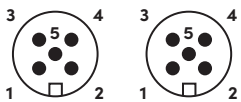

5 Pole

M12 Round Straight Male - 90° Male Connectors with Open Ended Wires

PVC			PUR			PUR/PVC		
Product Code	Color	Cable Length (meter)	Product Code	Color	Cable Length (meter)	Product Code	Color	Cable Length (meter)
RCC-M12-05-90M-90M-5001-005	Black	0.5	RCC-M12-05-90M-90M-6001-005	Black	0.5	RCC-M12-05-90M-90M-7001-005	Black	0.5
RCC-M12-05-90M-90M-5001-010		1	RCC-M12-05-90M-90M-6001-010		1	RCC-M12-05-90M-90M-7001-010		1
RCC-M12-05-90M-90M-5001-015		1.5	RCC-M12-05-90M-90M-6001-015		1.5	RCC-M12-05-90M-90M-7001-015		1.5
RCC-M12-05-90M-90M-5001-020		2	RCC-M12-05-90M-90M-6001-020		2	RCC-M12-05-90M-90M-7001-020		2
RCC-M12-05-90M-90M-5001-030	3	RCC-M12-05-90M-90M-6001-030	3	RCC-M12-05-90M-90M-7001-030	3			
RCC-M12-05-90M-90M-5002-005	Grey	0.5	RCC-M12-05-90M-90M-6002-005	Grey	0.5	RCC-M12-05-90M-90M-7002-005	Grey	0.5
RCC-M12-05-90M-90M-5002-010		1	RCC-M12-05-90M-90M-6002-010		1	RCC-M12-05-90M-90M-7002-010		1
RCC-M12-05-90M-90M-5002-015		1.5	RCC-M12-05-90M-90M-6002-015		1.5	RCC-M12-05-90M-90M-7002-015		1.5
RCC-M12-05-90M-90M-5002-020		2	RCC-M12-05-90M-90M-6002-020		2	RCC-M12-05-90M-90M-7002-020		2
RCC-M12-05-90M-90M-5002-030	3	RCC-M12-05-90M-90M-6002-030	3	RCC-M12-05-90M-90M-7002-030	3			
RCC-M12-05-90M-90M-5003-005	Yellow	0.5	RCC-M12-05-90M-90M-6003-005	Yellow	0.5	RCC-M12-05-90M-90M-7003-005	Yellow	0.5
RCC-M12-05-90M-90M-5003-010		1	RCC-M12-05-90M-90M-6003-010		1	RCC-M12-05-90M-90M-7003-010		1
RCC-M12-05-90M-90M-5003-015		1.5	RCC-M12-05-90M-90M-6003-015		1.5	RCC-M12-05-90M-90M-7003-015		1.5
RCC-M12-05-90M-90M-5003-020		2	RCC-M12-05-90M-90M-6003-020		2	RCC-M12-05-90M-90M-7003-020		2
RCC-M12-05-90M-90M-5003-030	3	RCC-M12-05-90M-90M-6003-030	3	RCC-M12-05-90M-90M-7003-030	3