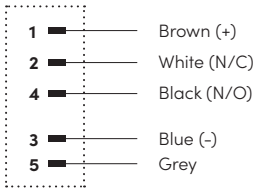

5 Pole

M12 Round Straight Male - Straight Male Connectors with Open Ended Wires

PVC			PUR			PUR/PVC		
Product Code	Color	Cable Length (meter)	Product Code	Color	Cable Length (meter)	Product Code	Color	Cable Length (meter)
RCC-M12-05-00M-00M-5001-005	Black	0.5	RCC-M12-05-00M-00M-6001-005	Black	0.5	RCC-M12-05-00M-00M-7001-005	Black	0.5
RCC-M12-05-00M-00M-5001-010		1	RCC-M12-05-00M-00M-6001-010		1	RCC-M12-05-00M-00M-7001-010		1
RCC-M12-05-00M-00M-5001-015		1.5	RCC-M12-05-00M-00M-6001-015		1.5	RCC-M12-05-00M-00M-7001-015		1.5
RCC-M12-05-00M-00M-5001-020		2	RCC-M12-05-00M-00M-6001-020		2	RCC-M12-05-00M-00M-7001-020		2
RCC-M12-05-00M-00M-5001-030		3	RCC-M12-05-00M-00M-6001-030		3	RCC-M12-05-00M-00M-7001-030		3
RCC-M12-05-00M-00M-5002-005	Grey	0.5	RCC-M12-05-00M-00M-6002-005	Grey	0.5	RCC-M12-05-00M-00M-7002-005	Grey	0.5
RCC-M12-05-00M-00M-5002-010		1	RCC-M12-05-00M-00M-6002-010		1	RCC-M12-05-00M-00M-7002-010		1
RCC-M12-05-00M-00M-5002-015		1.5	RCC-M12-05-00M-00M-6002-015		1.5	RCC-M12-05-00M-00M-7002-015		1.5
RCC-M12-05-00M-00M-5002-020		2	RCC-M12-05-00M-00M-6002-020		2	RCC-M12-05-00M-00M-7002-020		2
RCC-M12-05-00M-00M-5002-030		3	RCC-M12-05-00M-00M-6002-030		3	RCC-M12-05-00M-00M-7002-030		3
RCC-M12-05-00M-00M-5003-005	Yellow	0.5	RCC-M12-05-00M-00M-6003-005	Yellow	0.5	RCC-M12-05-00M-00M-7003-005	Yellow	0.5
RCC-M12-05-00M-00M-5003-010		1	RCC-M12-05-00M-00M-6003-010		1	RCC-M12-05-00M-00M-7003-010		1
RCC-M12-05-00M-00M-5003-015		1.5	RCC-M12-05-00M-00M-6003-015		1.5	RCC-M12-05-00M-00M-7003-015		1.5
RCC-M12-05-00M-00M-5003-020		2	RCC-M12-05-00M-00M-6003-020		2	RCC-M12-05-00M-00M-7003-020		2
RCC-M12-05-00M-00M-5003-030		3	RCC-M12-05-00M-00M-6003-030		3	RCC-M12-05-00M-00M-7003-030		3