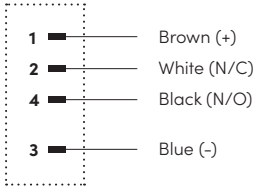

M12 ROUND CONNECTION CABLES

with open ended wires

4 Pole

M12 Round Straight Male - Straight Female Connectors with Open Ended Wires

PVC			PUR			PUR/PVC		
Product Code	Color	Cable Length (meter)	Product Code	Color	Cable Length (meter)	Product Code	Color	Cable Length (meter)
RCC-M12-04-00M-00F-5001-005	Black	0.5	RCC-M12-04-00M-00F-6001-005	Black	0.5	RCC-M12-04-00M-00F-7001-005	Black	0.5
RCC-M12-04-00M-00F-5001-010		1	RCC-M12-04-00M-00F-6001-010		1	RCC-M12-04-00M-00F-7001-010		1
RCC-M12-04-00M-00F-5001-015		1.5	RCC-M12-04-00M-00F-6001-015		1.5	RCC-M12-04-00M-00F-7001-015		1.5
RCC-M12-04-00M-00F-5001-020		2	RCC-M12-04-00M-00F-6001-020		2	RCC-M12-04-00M-00F-7001-020		2
RCC-M12-04-00M-00F-5001-030		3	RCC-M12-04-00M-00F-6001-030		3	RCC-M12-04-00M-00F-7001-030		3
RCC-M12-04-00M-00F-5002-005	Grey	0.5	RCC-M12-04-00M-00F-6002-005	Grey	0.5	RCC-M12-04-00M-00F-7002-005	Grey	0.5
RCC-M12-04-00M-00F-5002-010		1	RCC-M12-04-00M-00F-6002-010		1	RCC-M12-04-00M-00F-7002-010		1
RCC-M12-04-00M-00F-5002-015		1.5	RCC-M12-04-00M-00F-6002-015		1.5	RCC-M12-04-00M-00F-7002-015		1.5
RCC-M12-04-00M-00F-5002-020		2	RCC-M12-04-00M-00F-6002-020		2	RCC-M12-04-00M-00F-7002-020		2
RCC-M12-04-00M-00F-5002-030		3	RCC-M12-04-00M-00F-6002-030		3	RCC-M12-04-00M-00F-7002-030		3
RCC-M12-04-00M-00F-5003-005	Yellow	0.5	RCC-M12-04-00M-00F-6003-005	Yellow	0.5	RCC-M12-04-00M-00F-7003-005	Yellow	0.5
RCC-M12-04-00M-00F-5003-010		1	RCC-M12-04-00M-00F-6003-010		1	RCC-M12-04-00M-00F-7003-010		1
RCC-M12-04-00M-00F-5003-015		1.5	RCC-M12-04-00M-00F-6003-015		1.5	RCC-M12-04-00M-00F-7003-015		1.5
RCC-M12-04-00M-00F-5003-020		2	RCC-M12-04-00M-00F-6003-020		2	RCC-M12-04-00M-00F-7003-020		2
RCC-M12-04-00M-00F-5003-030		3	RCC-M12-04-00M-00F-6003-030		3	RCC-M12-04-00M-00F-7003-030		3