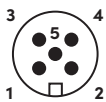

5 Pole

M12 Round Straight Male Connectors with Open Ended Wires

PVC			PUR			PUR/PVC		
Product Code	Color	Cable Length (meter)	Product Code	Color	Cable Length (meter)	Product Code	Color	Cable Length (meter)
RC-M12-M05-00-5001-02	Black	2	RC-M12-M05-00-6001-02	Black	2	RC-M12-M05-00-7001-02	Black	2
RC-M12-M05-00-5001-03		3	RC-M12-M05-00-6001-03		3	RC-M12-M05-00-7001-03		3
RC-M12-M05-00-5001-05		5	RC-M12-M05-00-6001-05		5	RC-M12-M05-00-7001-05		5
RC-M12-M05-00-5001-10		10	RC-M12-M05-00-6001-10		10	RC-M12-M05-00-7001-10		10
RC-M12-M05-00-5001-15		15	RC-M12-M05-00-6001-15		15	RC-M12-M05-00-7001-15		15
RC-M12-M05-00-5001-30		30	RC-M12-M05-00-6001-30		30	RC-M12-M05-00-7001-30		30
RC-M12-M05-00-5002-02	Grey	2	RC-M12-M05-00-6002-02	Grey	2	RC-M12-M05-00-7002-02	Grey	2
RC-M12-M05-00-5002-03		3	RC-M12-M05-00-6002-03		3	RC-M12-M05-00-7002-03		3
RC-M12-M05-00-5002-05		5	RC-M12-M05-00-6002-05		5	RC-M12-M05-00-7002-05		5
RC-M12-M05-00-5002-10		10	RC-M12-M05-00-6002-10		10	RC-M12-M05-00-7002-10		10
RC-M12-M05-00-5002-15		15	RC-M12-M05-00-6002-15		15	RC-M12-M05-00-7002-15		15
RC-M12-M05-00-5002-30		30	RC-M12-M05-00-6002-30		30	RC-M12-M05-00-7002-30		30
RC-M12-M05-00-5003-02	Yellow	2	RC-M12-M05-00-6003-02	Yellow	2	RC-M12-M05-00-7003-02	Yellow	2
RC-M12-M05-00-5003-03		3	RC-M12-M05-00-6003-03		3	RC-M12-M05-00-7003-03		3
RC-M12-M05-00-5003-05		5	RC-M12-M05-00-6003-05		5	RC-M12-M05-00-7003-05		5
RC-M12-M05-00-5003-10		10	RC-M12-M05-00-6003-10		10	RC-M12-M05-00-7003-10		10
RC-M12-M05-00-5003-15		15	RC-M12-M05-00-6003-15		15	RC-M12-M05-00-7003-15		15
RC-M12-M05-00-5003-30		30	RC-M12-M05-00-6003-30		30	RC-M12-M05-00-7003-30		30