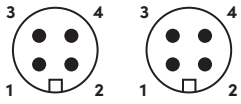

M12 ROUND CONNECTION CABLES

with open ended wires

4 Pole

M12 Round Straight Male - 90° Male Connectors with Open Ended Wires

PVC			PUR			PUR/PVC		
Product Code	Color	Cable Length (meter)	Product Code	Color	Cable Length (meter)	Product Code	Color	Cable Length (meter)
RCC-M12-04-00M-90M-5001-005	Black	0.5	RCC-M12-04-00M-90M-6001-005	Black	0.5	RCC-M12-04-00M-90M-7001-005	Black	0.5
RCC-M12-04-00M-90M-5001-010		1	RCC-M12-04-00M-90M-6001-010		1	RCC-M12-04-00M-90M-7001-010		1
RCC-M12-04-00M-90M-5001-015		1.5	RCC-M12-04-00M-90M-6001-015		1.5	RCC-M12-04-00M-90M-7001-015		1.5
RCC-M12-04-00M-90M-5001-020		2	RCC-M12-04-00M-90M-6001-020		2	RCC-M12-04-00M-90M-7001-020		2
RCC-M12-04-00M-90M-5001-030		3	RCC-M12-04-00M-90M-6001-030		3	RCC-M12-04-00M-90M-7001-030		3
RCC-M12-04-00M-90M-5002-005	Grey	0.5	RCC-M12-04-00M-90M-6002-005	Grey	0.5	RCC-M12-04-00M-90M-7002-005	Grey	0.5
RCC-M12-04-00M-90M-5002-010		1	RCC-M12-04-00M-90M-6002-010		1	RCC-M12-04-00M-90M-7002-010		1
RCC-M12-04-00M-90M-5002-015		1.5	RCC-M12-04-00M-90M-6002-015		1.5	RCC-M12-04-00M-90M-7002-015		1.5
RCC-M12-04-00M-90M-5002-020		2	RCC-M12-04-00M-90M-6002-020		2	RCC-M12-04-00M-90M-7002-020		2
RCC-M12-04-00M-90M-5002-030		3	RCC-M12-04-00M-90M-6002-030		3	RCC-M12-04-00M-90M-7002-030		3
RCC-M12-04-00M-90M-5003-005	Yellow	0.5	RCC-M12-04-00M-90M-6003-005	Yellow	0.5	RCC-M12-04-00M-90M-7003-005	Yellow	0.5
RCC-M12-04-00M-90M-5003-010		1	RCC-M12-04-00M-90M-6003-010		1	RCC-M12-04-00M-90M-7003-010		1
RCC-M12-04-00M-90M-5003-015		1.5	RCC-M12-04-00M-90M-6003-015		1.5	RCC-M12-04-00M-90M-7003-015		1.5
RCC-M12-04-00M-90M-5003-020		2	RCC-M12-04-00M-90M-6003-020		2	RCC-M12-04-00M-90M-7003-020		2
RCC-M12-04-00M-90M-5003-030		3	RCC-M12-04-00M-90M-6003-030		3	RCC-M12-04-00M-90M-7003-030		3