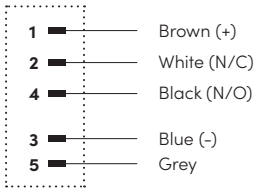

5 Pole

M12 Round 90° Male - Straight Female Connectors with Open Ended Wires

PVC			PUR			PUR/PVC		
Product Code	Color	Cable Length (meter)	Product Code	Color	Cable Length (meter)	Product Code	Color	Cable Length (meter)
RCC-M12-05-90M-00F-5001-005	Black	0.5	RCC-M12-05-90M-00F-6001-005	Black	0.5	RCC-M12-05-90M-00F-7001-005	Black	0.5
RCC-M12-05-90M-00F-5001-010		1	RCC-M12-05-90M-00F-6001-010		1	RCC-M12-05-90M-00F-7001-010		1
RCC-M12-05-90M-00F-5001-015		1.5	RCC-M12-05-90M-00F-6001-015		1.5	RCC-M12-05-90M-00F-7001-015		1.5
RCC-M12-05-90M-00F-5001-020		2	RCC-M12-05-90M-00F-6001-020		2	RCC-M12-05-90M-00F-7001-020		2
RCC-M12-05-90M-00F-5001-030		3	RCC-M12-05-90M-00F-6001-030		3	RCC-M12-05-90M-00F-7001-030		3
RCC-M12-05-90M-00F-5002-005	Grey	0.5	RCC-M12-05-90M-00F-6002-005	Grey	0.5	RCC-M12-05-90M-00F-7002-005	Grey	0.5
RCC-M12-05-90M-00F-5002-010		1	RCC-M12-05-90M-00F-6002-010		1	RCC-M12-05-90M-00F-7002-010		1
RCC-M12-05-90M-00F-5002-015		1.5	RCC-M12-05-90M-00F-6002-015		1.5	RCC-M12-05-90M-00F-7002-015		1.5
RCC-M12-05-90M-00F-5002-020		2	RCC-M12-05-90M-00F-6002-020		2	RCC-M12-05-90M-00F-7002-020		2
RCC-M12-05-90M-00F-5002-030		3	RCC-M12-05-90M-00F-6002-030		3	RCC-M12-05-90M-00F-7002-030		3
RCC-M12-05-90M-00F-5003-005	Yellow	0.5	RCC-M12-05-90M-00F-6003-005	Yellow	0.5	RCC-M12-05-90M-00F-7003-005	Yellow	0.5
RCC-M12-05-90M-00F-5003-010		1	RCC-M12-05-90M-00F-6003-010		1	RCC-M12-05-90M-00F-7003-010		1
RCC-M12-05-90M-00F-5003-015		1.5	RCC-M12-05-90M-00F-6003-015		1.5	RCC-M12-05-90M-00F-7003-015		1.5
RCC-M12-05-90M-00F-5003-020		2	RCC-M12-05-90M-00F-6003-020		2	RCC-M12-05-90M-00F-7003-020		2
RCC-M12-05-90M-00F-5003-030		3	RCC-M12-05-90M-00F-6003-030		3	RCC-M12-05-90M-00F-7003-030		3