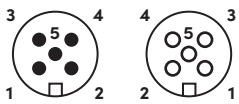

5 Pole

M12 Round Straight Male - Straight Female Connectors with Open Ended Wires

PVC			PUR			PUR/PVC		
Product Code	Color	Cable Length (meter)	Product Code	Color	Cable Length (meter)	Product Code	Color	Cable Length (meter)
RCC-M12-05-00M-00F-5001-005	Black	0.5	RCC-M12-05-00M-00F-6001-005	Black	0.5	RCC-M12-05-00M-00F-7001-005	Black	0.5
RCC-M12-05-00M-00F-5001-010		1	RCC-M12-05-00M-00F-6001-010		1	RCC-M12-05-00M-00F-7001-010		1
RCC-M12-05-00M-00F-5001-015		1.5	RCC-M12-05-00M-00F-6001-015		1.5	RCC-M12-05-00M-00F-7001-015		1.5
RCC-M12-05-00M-00F-5001-020		2	RCC-M12-05-00M-00F-6001-020		2	RCC-M12-05-00M-00F-7001-020		2
RCC-M12-05-00M-00F-5001-030		3	RCC-M12-05-00M-00F-6001-030		3	RCC-M12-05-00M-00F-7001-030		3
RCC-M12-05-00M-00F-5002-005	Grey	0.5	RCC-M12-05-00M-00F-6002-005	Grey	0.5	RCC-M12-05-00M-00F-7002-005	Grey	0.5
RCC-M12-05-00M-00F-5002-010		1	RCC-M12-05-00M-00F-6002-010		1	RCC-M12-05-00M-00F-7002-010		1
RCC-M12-05-00M-00F-5002-015		1.5	RCC-M12-05-00M-00F-6002-015		1.5	RCC-M12-05-00M-00F-7002-015		1.5
RCC-M12-05-00M-00F-5002-020		2	RCC-M12-05-00M-00F-6002-020		2	RCC-M12-05-00M-00F-7002-020		2
RCC-M12-05-00M-00F-5002-030		3	RCC-M12-05-00M-00F-6002-030		3	RCC-M12-05-00M-00F-7002-030		3
RCC-M12-05-00M-00F-5003-005	Yellow	0.5	RCC-M12-05-00M-00F-6003-005	Yellow	0.5	RCC-M12-05-00M-00F-7003-005	Yellow	0.5
RCC-M12-05-00M-00F-5003-010		1	RCC-M12-05-00M-00F-6003-010		1	RCC-M12-05-00M-00F-7003-010		1
RCC-M12-05-00M-00F-5003-015		1.5	RCC-M12-05-00M-00F-6003-015		1.5	RCC-M12-05-00M-00F-7003-015		1.5
RCC-M12-05-00M-00F-5003-020		2	RCC-M12-05-00M-00F-6003-020		2	RCC-M12-05-00M-00F-7003-020		2
RCC-M12-05-00M-00F-5003-030		3	RCC-M12-05-00M-00F-6003-030		3	RCC-M12-05-00M-00F-7003-030		3