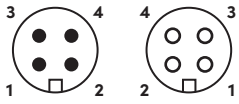

4 Pole

M12 Round 90° Male - Straight Female Connectors with Open Ended Wires

PVC			PUR			PUR/PVC		
Product Code	Color	Cable Length (meter)	Product Code	Color	Cable Length (meter)	Product Code	Color	Cable Length (meter)
RCC-M12-04-90M-00F-5001-005	Black	0.5	RCC-M12-04-90M-00F-6001-005	Black	0.5	RCC-M12-04-90M-00F-7001-005	Black	0.5
RCC-M12-04-90M-00F-5001-010		1	RCC-M12-04-90M-00F-6001-010		1	RCC-M12-04-90M-00F-7001-010		1
RCC-M12-04-90M-00F-5001-015		1.5	RCC-M12-04-90M-00F-6001-015		1.5	RCC-M12-04-90M-00F-7001-015		1.5
RCC-M12-04-90M-00F-5001-020		2	RCC-M12-04-90M-00F-6001-020		2	RCC-M12-04-90M-00F-7001-020		2
RCC-M12-04-90M-00F-5001-030		3	RCC-M12-04-90M-00F-6001-030		3	RCC-M12-04-90M-00F-7001-030		3
RCC-M12-04-90M-00F-5002-005	Grey	0.5	RCC-M12-04-90M-00F-6002-005	Grey	0.5	RCC-M12-04-90M-00F-7002-005	Grey	0.5
RCC-M12-04-90M-00F-5002-010		1	RCC-M12-04-90M-00F-6002-010		1	RCC-M12-04-90M-00F-7002-010		1
RCC-M12-04-90M-00F-5002-015		1.5	RCC-M12-04-90M-00F-6002-015		1.5	RCC-M12-04-90M-00F-7002-015		1.5
RCC-M12-04-90M-00F-5002-020		2	RCC-M12-04-90M-00F-6002-020		2	RCC-M12-04-90M-00F-7002-020		2
RCC-M12-04-90M-00F-5002-030		3	RCC-M12-04-90M-00F-6002-030		3	RCC-M12-04-90M-00F-7002-030		3
RCC-M12-04-90M-00F-5003-005	Yellow	0.5	RCC-M12-04-90M-00F-6003-005	Yellow	0.5	RCC-M12-04-90M-00F-7003-005	Yellow	0.5
RCC-M12-04-90M-00F-5003-010		1	RCC-M12-04-90M-00F-6003-010		1	RCC-M12-04-90M-00F-7003-010		1
RCC-M12-04-90M-00F-5003-015		1.5	RCC-M12-04-90M-00F-6003-015		1.5	RCC-M12-04-90M-00F-7003-015		1.5
RCC-M12-04-90M-00F-5003-020		2	RCC-M12-04-90M-00F-6003-020		2	RCC-M12-04-90M-00F-7003-020		2
RCC-M12-04-90M-00F-5003-030		3	RCC-M12-04-90M-00F-6003-030		3	RCC-M12-04-90M-00F-7003-030		3