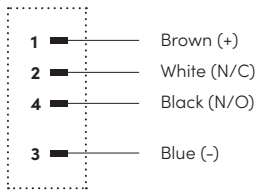

4 Pole

M8 Round 90° Male - 90° Male Connectors with Open Ended Wires

PVC			PUR			PUR/PVC		
Product Code	Color	Cable Length (meter)	Product Code	Color	Cable Length (meter)	Product Code	Color	Cable Length (meter)
RCC-M8-04-90M-90M-5001-005	Black	0.5	RCC-M8-04-90M-90M-6001-005	Black	0.5	RCC-M8-04-90M-90M-7001-005	Black	0.5
RCC-M8-04-90M-90M-5001-010		1	RCC-M8-04-90M-90M-6001-010		1	RCC-M8-04-90M-90M-7001-010		1
RCC-M8-04-90M-90M-5001-015		1.5	RCC-M8-04-90M-90M-6001-015		1.5	RCC-M8-04-90M-90M-7001-015		1.5
RCC-M8-04-90M-90M-5001-020		2	RCC-M8-04-90M-90M-6001-020		2	RCC-M8-04-90M-90M-7001-020		2
RCC-M8-04-90M-90M-5001-030		3	RCC-M8-04-90M-90M-6001-030		3	RCC-M8-04-90M-90M-7001-030		3
RCC-M8-04-90M-90M-5002-005	Grey	0.5	RCC-M8-04-90M-90M-6002-005	Grey	0.5	RCC-M8-04-90M-90M-7002-005	Grey	0.5
RCC-M8-04-90M-90M-5002-010		1	RCC-M8-04-90M-90M-6002-010		1	RCC-M8-04-90M-90M-7002-010		1
RCC-M8-04-90M-90M-5002-015		1.5	RCC-M8-04-90M-90M-6002-015		1.5	RCC-M8-04-90M-90M-7002-015		1.5
RCC-M8-04-90M-90M-5002-020		2	RCC-M8-04-90M-90M-6002-020		2	RCC-M8-04-90M-90M-7002-020		2
RCC-M8-04-90M-90M-5002-030		3	RCC-M8-04-90M-90M-6002-030		3	RCC-M8-04-90M-90M-7002-030		3
RCC-M8-04-90M-90M-5003-005	Yellow	0.5	RCC-M8-04-90M-90M-6003-005	Yellow	0.5	RCC-M8-04-90M-90M-7003-005	Yellow	0.5
RCC-M8-04-90M-90M-5003-010		1	RCC-M8-04-90M-90M-6003-010		1	RCC-M8-04-90M-90M-7003-010		1
RCC-M8-04-90M-90M-5003-015		1.5	RCC-M8-04-90M-90M-6003-015		1.5	RCC-M8-04-90M-90M-7003-015		1.5
RCC-M8-04-90M-90M-5003-020		2	RCC-M8-04-90M-90M-6003-020		2	RCC-M8-04-90M-90M-7003-020		2
RCC-M8-04-90M-90M-5003-030		3	RCC-M8-04-90M-90M-6003-030		3	RCC-M8-04-90M-90M-7003-030		3