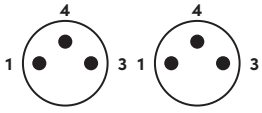

3 Pole

M8 Round Straight Male - 90° Male Connectors with Open Ended Wires

PVC			PUR			PUR/PVC		
Product Code	Color	Cable Length (meter)	Product Code	Color	Cable Length (meter)	Product Code	Color	Cable Length (meter)
RCC-M8-03-00M-90M-5001-005	Black	0.5	RCC-M8-03-00M-90M-6001-005	Black	0.5	RCC-M8-03-00M-90M-7001-005	Black	0.5
RCC-M8-03-00M-90M-5001-010		1	RCC-M8-03-00M-90M-6001-010		1	RCC-M8-03-00M-90M-7001-010		1
RCC-M8-03-00M-90M-5001-015		1.5	RCC-M8-03-00M-90M-6001-015		1.5	RCC-M8-03-00M-90M-7001-015		1.5
RCC-M8-03-00M-90M-5001-020		2	RCC-M8-03-00M-90M-6001-020		2	RCC-M8-03-00M-90M-7001-020		2
RCC-M8-03-00M-90M-5001-030		3	RCC-M8-03-00M-90M-6001-030		3	RCC-M8-03-00M-90M-7001-030		3
RCC-M8-03-00M-90M-5002-005	Grey	0.5	RCC-M8-03-00M-90M-6002-005	Grey	0.5	RCC-M8-03-00M-90M-7002-005	Grey	0.5
RCC-M8-03-00M-90M-5002-010		1	RCC-M8-03-00M-90M-6002-010		1	RCC-M8-03-00M-90M-7002-010		1
RCC-M8-03-00M-90M-5002-015		1.5	RCC-M8-03-00M-90M-6002-015		1.5	RCC-M8-03-00M-90M-7002-015		1.5
RCC-M8-03-00M-90M-5002-020		2	RCC-M8-03-00M-90M-6002-020		2	RCC-M8-03-00M-90M-7002-020		2
RCC-M8-03-00M-90M-5002-030		3	RCC-M8-03-00M-90M-6002-030		3	RCC-M8-03-00M-90M-7002-030		3
RCC-M8-03-00M-90M-5003-005	Yellow	0.5	RCC-M8-03-00M-90M-6003-005	Yellow	0.5	RCC-M8-03-00M-90M-7003-005	Yellow	0.5
RCC-M8-03-00M-90M-5003-010		1	RCC-M8-03-00M-90M-6003-010		1	RCC-M8-03-00M-90M-7003-010		1
RCC-M8-03-00M-90M-5003-015		1.5	RCC-M8-03-00M-90M-6003-015		1.5	RCC-M8-03-00M-90M-7003-015		1.5
RCC-M8-03-00M-90M-5003-020		2	RCC-M8-03-00M-90M-6003-020		2	RCC-M8-03-00M-90M-7003-020		2
RCC-M8-03-00M-90M-5003-030		3	RCC-M8-03-00M-90M-6003-030		3	RCC-M8-03-00M-90M-7003-030		3