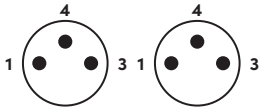

M8 ROUND CONNECTION CABLES

with open ended wires

3 Pole

M8 Round 90° Male -90° Male Connectors with Open Ended Wires

PVC			PUR			PUR/PVC		
Product Code	Color	Cable Length (meter)	Product Code	Color	Cable Length (meter)	Product Code	Color	Cable Length (meter)
RCC-M8-03-90M-90M-5001-005	Black	0.5	RCC-M8-03-90M-90M-6001-005	Black	0.5	RCC-M8-03-90M-90M-7001-005	Black	0.5
RCC-M8-03-90M-90M-5001-010		1	RCC-M8-03-90M-90M-6001-010		1	RCC-M8-03-90M-90M-7001-010		1
RCC-M8-03-90M-90M-5001-015		1.5	RCC-M8-03-90M-90M-6001-015		1.5	RCC-M8-03-90M-90M-7001-015		1.5
RCC-M8-03-90M-90M-5001-020		2	RCC-M8-03-90M-90M-6001-020		2	RCC-M8-03-90M-90M-7001-020		2
RCC-M8-03-90M-90M-5001-030		3	RCC-M8-03-90M-90M-6001-030		3	RCC-M8-03-90M-90M-7001-030		3
RCC-M8-03-90M-90M-5002-005	Grey	0.5	RCC-M8-03-90M-90M-6002-005	Grey	0.5	RCC-M8-03-90M-90M-7002-005	Grey	0.5
RCC-M8-03-90M-90M-5002-010		1	RCC-M8-03-90M-90M-6002-010		1	RCC-M8-03-90M-90M-7002-010		1
RCC-M8-03-90M-90M-5002-015		1.5	RCC-M8-03-90M-90M-6002-015		1.5	RCC-M8-03-90M-90M-7002-015		1.5
RCC-M8-03-90M-90M-5002-020		2	RCC-M8-03-90M-90M-6002-020		2	RCC-M8-03-90M-90M-7002-020		2
RCC-M8-03-90M-90M-5002-030		3	RCC-M8-03-90M-90M-6002-030		3	RCC-M8-03-90M-90M-7002-030		3
RCC-M8-03-90M-90M-5003-005	Yellow	0.5	RCC-M8-03-90M-90M-6003-005	Yellow	0.5	RCC-M8-03-90M-90M-7003-005	Yellow	0.5
RCC-M8-03-90M-90M-5003-010		1	RCC-M8-03-90M-90M-6003-010		1	RCC-M8-03-90M-90M-7003-010		1
RCC-M8-03-90M-90M-5003-015		1.5	RCC-M8-03-90M-90M-6003-015		1.5	RCC-M8-03-90M-90M-7003-015		1.5
RCC-M8-03-90M-90M-5003-020		2	RCC-M8-03-90M-90M-6003-020		2	RCC-M8-03-90M-90M-7003-020		2
RCC-M8-03-90M-90M-5003-030		3	RCC-M8-03-90M-90M-6003-030		3	RCC-M8-03-90M-90M-7003-030		3