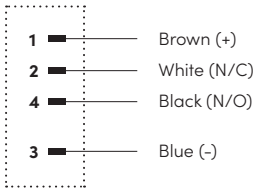

4 Pole

M12 Round Straight Female - 90° Female Connectors with Open Ended Wires

PVC			PUR			PUR/PVC		
Product Code	Color	Cable Length (meter)	Product Code	Color	Cable Length (meter)	Product Code	Color	Cable Length (meter)
RCC-M12-04-00F-90F-5001-005	Black	0.5	RCC-M12-04-00F-90F-6001-005	Black	0.5	RCC-M12-04-00F-90F-7001-005	Black	0.5
RCC-M12-04-00F-90F-5001-010		1	RCC-M12-04-00F-90F-6001-010		1	RCC-M12-04-00F-90F-7001-010		1
RCC-M12-04-00F-90F-5001-015		1.5	RCC-M12-04-00F-90F-6001-015		1.5	RCC-M12-04-00F-90F-7001-015		1.5
RCC-M12-04-00F-90F-5001-020		2	RCC-M12-04-00F-90F-6001-020		2	RCC-M12-04-00F-90F-7001-020		2
RCC-M12-04-00F-90F-5001-030		3	RCC-M12-04-00F-90F-6001-030		3	RCC-M12-04-00F-90F-7001-030		3
RCC-M12-04-00F-90F-5002-005	Grey	0.5	RCC-M12-04-00F-90F-6002-005	Grey	0.5	RCC-M12-04-00F-90F-7002-005	Grey	0.5
RCC-M12-04-00F-90F-5002-010		1	RCC-M12-04-00F-90F-6002-010		1	RCC-M12-04-00F-90F-7002-010		1
RCC-M12-04-00F-90F-5002-015		1.5	RCC-M12-04-00F-90F-6002-015		1.5	RCC-M12-04-00F-90F-7002-015		1.5
RCC-M12-04-00F-90F-5002-020		2	RCC-M12-04-00F-90F-6002-020		2	RCC-M12-04-00F-90F-7002-020		2
RCC-M12-04-00F-90F-5002-030		3	RCC-M12-04-00F-90F-6002-030		3	RCC-M12-04-00F-90F-7002-030		3
RCC-M12-04-00F-90F-5003-005	Yellow	0.5	RCC-M12-04-00F-90F-6003-005	Yellow	0.5	RCC-M12-04-00F-90F-7003-005	Yellow	0.5
RCC-M12-04-00F-90F-5003-010		1	RCC-M12-04-00F-90F-6003-010		1	RCC-M12-04-00F-90F-7003-010		1
RCC-M12-04-00F-90F-5003-015		1.5	RCC-M12-04-00F-90F-6003-015		1.5	RCC-M12-04-00F-90F-7003-015		1.5
RCC-M12-04-00F-90F-5003-020		2	RCC-M12-04-00F-90F-6003-020		2	RCC-M12-04-00F-90F-7003-020		2
RCC-M12-04-00F-90F-5003-030		3	RCC-M12-04-00F-90F-6003-030		3	RCC-M12-04-00F-90F-7003-030		3