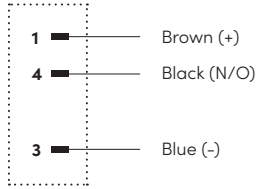

3 Pole

M8 Round Straight Male - 90° Male Connectors with Open Ended Wires

PVC			PUR			PUR/PVC		
Product Code	Color	Cable Length (meter)	Product Code	Color	Cable Length (meter)	Product Code	Color	Cable Length (meter)
RCC-M8-03-00M-90M-5001-005	Black	0.5	RCC-M8-03-00M-90M-6001-005	Black	0.5	RCC-M8-03-00M-90M-7001-005	Black	0.5
RCC-M8-03-00M-90M-5001-010		1	RCC-M8-03-00M-90M-6001-010		1	RCC-M8-03-00M-90M-7001-010		1
RCC-M8-03-00M-90M-5001-015		1.5	RCC-M8-03-00M-90M-6001-015		1.5	RCC-M8-03-00M-90M-7001-015		1.5
RCC-M8-03-00M-90M-5001-020		2	RCC-M8-03-00M-90M-6001-020		2	RCC-M8-03-00M-90M-7001-020		2
RCC-M8-03-00M-90M-5001-030		3	RCC-M8-03-00M-90M-6001-030		3	RCC-M8-03-00M-90M-7001-030		3
RCC-M8-03-00M-90M-5002-005	Grey	0.5	RCC-M8-03-00M-90M-6002-005	Grey	0.5	RCC-M8-03-00M-90M-7002-005	Grey	0.5
RCC-M8-03-00M-90M-5002-010		1	RCC-M8-03-00M-90M-6002-010		1	RCC-M8-03-00M-90M-7002-010		1
RCC-M8-03-00M-90M-5002-015		1.5	RCC-M8-03-00M-90M-6002-015		1.5	RCC-M8-03-00M-90M-7002-015		1.5
RCC-M8-03-00M-90M-5002-020		2	RCC-M8-03-00M-90M-6002-020		2	RCC-M8-03-00M-90M-7002-020		2
RCC-M8-03-00M-90M-5002-030		3	RCC-M8-03-00M-90M-6002-030		3	RCC-M8-03-00M-90M-7002-030		3
RCC-M8-03-00M-90M-5003-005	Yellow	0.5	RCC-M8-03-00M-90M-6003-005	Yellow	0.5	RCC-M8-03-00M-90M-7003-005	Yellow	0.5
RCC-M8-03-00M-90M-5003-010		1	RCC-M8-03-00M-90M-6003-010		1	RCC-M8-03-00M-90M-7003-010		1
RCC-M8-03-00M-90M-5003-015		1.5	RCC-M8-03-00M-90M-6003-015		1.5	RCC-M8-03-00M-90M-7003-015		1.5
RCC-M8-03-00M-90M-5003-020		2	RCC-M8-03-00M-90M-6003-020		2	RCC-M8-03-00M-90M-7003-020		2
RCC-M8-03-00M-90M-5003-030		3	RCC-M8-03-00M-90M-6003-030		3	RCC-M8-03-00M-90M-7003-030		3