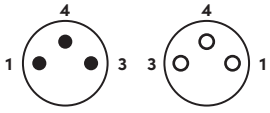

M8 ROUND CONNECTION CABLES

with open ended wires

3 Pole

- 1 — Brown (+)
- 4 — Black (N/O)
- 3 — Blue (-)