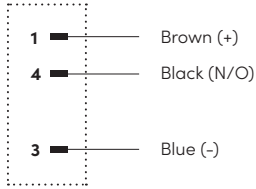

M8 ROUND CONNECTION CABLES

with open ended wires

3 Pole

M8 Round 90° Male -90° Male Connectors with Open Ended Wires

PVC			PUR			PUR/PVC		
Product Code	Color	Cable Length (meter)	Product Code	Color	Cable Length (meter)	Product Code	Color	Cable Length (meter)
RCC-M8-03-90M-90M-5001-005	Black	0.5	RCC-M8-03-90M-90M-6001-005	Black	0.5	RCC-M8-03-90M-90M-7001-005	Black	0.5
RCC-M8-03-90M-90M-5001-010		1	RCC-M8-03-90M-90M-6001-010		1	RCC-M8-03-90M-90M-7001-010		1
RCC-M8-03-90M-90M-5001-015		1.5	RCC-M8-03-90M-90M-6001-015		1.5	RCC-M8-03-90M-90M-7001-015		1.5
RCC-M8-03-90M-90M-5001-020		2	RCC-M8-03-90M-90M-6001-020		2	RCC-M8-03-90M-90M-7001-020		2
RCC-M8-03-90M-90M-5001-030		3	RCC-M8-03-90M-90M-6001-030		3	RCC-M8-03-90M-90M-7001-030		3
RCC-M8-03-90M-90M-5002-005	Grey	0.5	RCC-M8-03-90M-90M-6002-005	Grey	0.5	RCC-M8-03-90M-90M-7002-005	Grey	0.5
RCC-M8-03-90M-90M-5002-010		1	RCC-M8-03-90M-90M-6002-010		1	RCC-M8-03-90M-90M-7002-010		1
RCC-M8-03-90M-90M-5002-015		1.5	RCC-M8-03-90M-90M-6002-015		1.5	RCC-M8-03-90M-90M-7002-015		1.5
RCC-M8-03-90M-90M-5002-020		2	RCC-M8-03-90M-90M-6002-020		2	RCC-M8-03-90M-90M-7002-020		2
RCC-M8-03-90M-90M-5002-030		3	RCC-M8-03-90M-90M-6002-030		3	RCC-M8-03-90M-90M-7002-030		3
RCC-M8-03-90M-90M-5003-005	Yellow	0.5	RCC-M8-03-90M-90M-6003-005	Yellow	0.5	RCC-M8-03-90M-90M-7003-005	Yellow	0.5
RCC-M8-03-90M-90M-5003-010		1	RCC-M8-03-90M-90M-6003-010		1	RCC-M8-03-90M-90M-7003-010		1
RCC-M8-03-90M-90M-5003-015		1.5	RCC-M8-03-90M-90M-6003-015		1.5	RCC-M8-03-90M-90M-7003-015		1.5
RCC-M8-03-90M-90M-5003-020		2	RCC-M8-03-90M-90M-6003-020		2	RCC-M8-03-90M-90M-7003-020		2
RCC-M8-03-90M-90M-5003-030		3	RCC-M8-03-90M-90M-6003-030		3	RCC-M8-03-90M-90M-7003-030		3