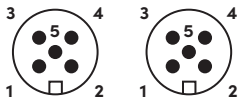

5 Pole

M12 Round Straight Male - Straight Male Connectors with Open Ended Wires

PVC			PUR			PUR/PVC		
Product Code	Color	Cable Length (meter)	Product Code	Color	Cable Length (meter)	Product Code	Color	Cable Length (meter)
RCC-M12-05-00M-00M-5001-005	Black	0.5	RCC-M12-05-00M-00M-6001-005	Black	0.5	RCC-M12-05-00M-00M-7001-005	Black	0.5
RCC-M12-05-00M-00M-5001-010		1	RCC-M12-05-00M-00M-6001-010		1	RCC-M12-05-00M-00M-7001-010		1
RCC-M12-05-00M-00M-5001-015		1.5	RCC-M12-05-00M-00M-6001-015		1.5	RCC-M12-05-00M-00M-7001-015		1.5
RCC-M12-05-00M-00M-5001-020		2	RCC-M12-05-00M-00M-6001-020		2	RCC-M12-05-00M-00M-7001-020		2
RCC-M12-05-00M-00M-5001-030		3	RCC-M12-05-00M-00M-6001-030		3	RCC-M12-05-00M-00M-7001-030		3
RCC-M12-05-00M-00M-5002-005	Grey	0.5	RCC-M12-05-00M-00M-6002-005	Grey	0.5	RCC-M12-05-00M-00M-7002-005	Grey	0.5
RCC-M12-05-00M-00M-5002-010		1	RCC-M12-05-00M-00M-6002-010		1	RCC-M12-05-00M-00M-7002-010		1
RCC-M12-05-00M-00M-5002-015		1.5	RCC-M12-05-00M-00M-6002-015		1.5	RCC-M12-05-00M-00M-7002-015		1.5
RCC-M12-05-00M-00M-5002-020		2	RCC-M12-05-00M-00M-6002-020		2	RCC-M12-05-00M-00M-7002-020		2
RCC-M12-05-00M-00M-5002-030		3	RCC-M12-05-00M-00M-6002-030		3	RCC-M12-05-00M-00M-7002-030		3
RCC-M12-05-00M-00M-5003-005	Yellow	0.5	RCC-M12-05-00M-00M-6003-005	Yellow	0.5	RCC-M12-05-00M-00M-7003-005	Yellow	0.5
RCC-M12-05-00M-00M-5003-010		1	RCC-M12-05-00M-00M-6003-010		1	RCC-M12-05-00M-00M-7003-010		1
RCC-M12-05-00M-00M-5003-015		1.5	RCC-M12-05-00M-00M-6003-015		1.5	RCC-M12-05-00M-00M-7003-015		1.5
RCC-M12-05-00M-00M-5003-020		2	RCC-M12-05-00M-00M-6003-020		2	RCC-M12-05-00M-00M-7003-020		2
RCC-M12-05-00M-00M-5003-030		3	RCC-M12-05-00M-00M-6003-030		3	RCC-M12-05-00M-00M-7003-030		3