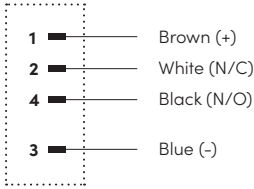

M12 ROUND CONNECTION CABLES

with open ended wires

4 Pole

M12 Round 90° Female - 90° Female Connectors with Open Ended Wires

PVC			PUR			PUR/PVC		
Product Code	Color	Cable Length (meter)	Product Code	Color	Cable Length (meter)	Product Code	Color	Cable Length (meter)
RCC-M12-04-90F-90F-5001-005	Black	0.5	RCC-M12-04-90F-90F-6001-005	Black	0.5	RCC-M12-04-90F-90F-7001-005	Black	0.5
RCC-M12-04-90F-90F-5001-010		1	RCC-M12-04-90F-90F-6001-010		1	RCC-M12-04-90F-90F-7001-010		1
RCC-M12-04-90F-90F-5001-015		1.5	RCC-M12-04-90F-90F-6001-015		1.5	RCC-M12-04-90F-90F-7001-015		1.5
RCC-M12-04-90F-90F-5001-020		2	RCC-M12-04-90F-90F-6001-020		2	RCC-M12-04-90F-90F-7001-020		2
RCC-M12-04-90F-90F-5001-030	Grey	3	RCC-M12-04-90F-90F-6001-030	Grey	3	RCC-M12-04-90F-90F-7001-030	Grey	3
RCC-M12-04-90F-90F-5002-005		0.5	RCC-M12-04-90F-90F-6002-005		0.5	RCC-M12-04-90F-90F-7002-005		0.5
RCC-M12-04-90F-90F-5002-010		1	RCC-M12-04-90F-90F-6002-010		1	RCC-M12-04-90F-90F-7002-010		1
RCC-M12-04-90F-90F-5002-015		1.5	RCC-M12-04-90F-90F-6002-015		1.5	RCC-M12-04-90F-90F-7002-015		1.5
RCC-M12-04-90F-90F-5002-020	Yellow	2	RCC-M12-04-90F-90F-6002-020	Yellow	2	RCC-M12-04-90F-90F-7002-020	Yellow	2
RCC-M12-04-90F-90F-5002-030		3	RCC-M12-04-90F-90F-6002-030		3	RCC-M12-04-90F-90F-7002-030		3
RCC-M12-04-90F-90F-5003-005		0.5	RCC-M12-04-90F-90F-6003-005		0.5	RCC-M12-04-90F-90F-7003-005		0.5
RCC-M12-04-90F-90F-5003-010		1	RCC-M12-04-90F-90F-6003-010		1	RCC-M12-04-90F-90F-7003-010		1
RCC-M12-04-90F-90F-5003-015	Yellow	1.5	RCC-M12-04-90F-90F-6003-015	Yellow	1.5	RCC-M12-04-90F-90F-7003-015	Yellow	1.5
RCC-M12-04-90F-90F-5003-020		2	RCC-M12-04-90F-90F-6003-020		2	RCC-M12-04-90F-90F-7003-020		2
RCC-M12-04-90F-90F-5003-030		3	RCC-M12-04-90F-90F-6003-030		3	RCC-M12-04-90F-90F-7003-030		3