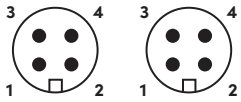

M12 ROUND CONNECTION CABLES

with open ended wires

4 Pole

M12 Round Straight Male - 90° Male Connectors with Open Ended Wires

PVC			PUR			PUR/PVC		
Product Code	Color	Cable Length (meter)	Product Code	Color	Cable Length (meter)	Product Code	Color	Cable Length (meter)
RCC-M12-04-90M-90M-5001-005	Black	0.5	RCC-M12-04-90M-90M-6001-005	Black	0.5	RCC-M12-04-90M-90M-7001-005	Black	0.5
RCC-M12-04-90M-90M-5001-010		1	RCC-M12-04-90M-90M-6001-010		1	RCC-M12-04-90M-90M-7001-010		1
RCC-M12-04-90M-90M-5001-015		1.5	RCC-M12-04-90M-90M-6001-015		1.5	RCC-M12-04-90M-90M-7001-015		1.5
RCC-M12-04-90M-90M-5001-020		2	RCC-M12-04-90M-90M-6001-020		2	RCC-M12-04-90M-90M-7001-020		2
RCC-M12-04-90M-90M-5001-030	3	RCC-M12-04-90M-90M-6001-030	3	RCC-M12-04-90M-90M-7001-030	3			
RCC-M12-04-90M-90M-5002-005	Grey	0.5	RCC-M12-04-90M-90M-6002-005	Grey	0.5	RCC-M12-04-90M-90M-7002-005	Grey	0.5
RCC-M12-04-90M-90M-5002-010		1	RCC-M12-04-90M-90M-6002-010		1	RCC-M12-04-90M-90M-7002-010		1
RCC-M12-04-90M-90M-5002-015		1.5	RCC-M12-04-90M-90M-6002-015		1.5	RCC-M12-04-90M-90M-7002-015		1.5
RCC-M12-04-90M-90M-5002-020		2	RCC-M12-04-90M-90M-6002-020		2	RCC-M12-04-90M-90M-7002-020		2
RCC-M12-04-90M-90M-5002-030	3	RCC-M12-04-90M-90M-6002-030	3	RCC-M12-04-90M-90M-7002-030	3			
RCC-M12-04-90M-90M-5003-005	Yellow	0.5	RCC-M12-04-90M-90M-6003-005	Yellow	0.5	RCC-M12-04-90M-90M-7003-005	Yellow	0.5
RCC-M12-04-90M-90M-5003-010		1	RCC-M12-04-90M-90M-6003-010		1	RCC-M12-04-90M-90M-7003-010		1
RCC-M12-04-90M-90M-5003-015		1.5	RCC-M12-04-90M-90M-6003-015		1.5	RCC-M12-04-90M-90M-7003-015		1.5
RCC-M12-04-90M-90M-5003-020		2	RCC-M12-04-90M-90M-6003-020		2	RCC-M12-04-90M-90M-7003-020		2
RCC-M12-04-90M-90M-5003-030	3	RCC-M12-04-90M-90M-6003-030	3	RCC-M12-04-90M-90M-7003-030	3