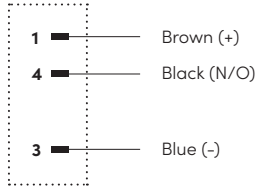

M8 ROUND CONNECTION CABLES

with open ended wires

3 Pole

M8 Round Straight Male - Straight Male Connectors with Open Ended Wires

PVC			PUR			PUR/PVC		
Product Code	Color	Cable Length (meter)	Product Code	Color	Cable Length (meter)	Product Code	Color	Cable Length (meter)
RCC-M8-03-00M-00M-5001-005	Black	0.5	RCC-M8-03-00M-00M-6001-005	Black	0.5	RCC-M8-03-00M-00M-7001-005	Black	0.5
RCC-M8-03-00M-00M-5001-010		1	RCC-M8-03-00M-00M-6001-010		1	RCC-M8-03-00M-00M-7001-010		1
RCC-M8-03-00M-00M-5001-015		1.5	RCC-M8-03-00M-00M-6001-015		1.5	RCC-M8-03-00M-00M-7001-015		1.5
RCC-M8-03-00M-00M-5001-020		2	RCC-M8-03-00M-00M-6001-020		2	RCC-M8-03-00M-00M-7001-020		2
RCC-M8-03-00M-00M-5001-030		3	RCC-M8-03-00M-00M-6001-030		3	RCC-M8-03-00M-00M-7001-030		3
RCC-M8-03-00M-00M-5002-005	Grey	0.5	RCC-M8-03-00M-00M-6002-005	Grey	0.5	RCC-M8-03-00M-00M-7002-005	Grey	0.5
RCC-M8-03-00M-00M-5002-010		1	RCC-M8-03-00M-00M-6002-010		1	RCC-M8-03-00M-00M-7002-010		1
RCC-M8-03-00M-00M-5002-015		1.5	RCC-M8-03-00M-00M-6002-015		1.5	RCC-M8-03-00M-00M-7002-015		1.5
RCC-M8-03-00M-00M-5002-020		2	RCC-M8-03-00M-00M-6002-020		2	RCC-M8-03-00M-00M-7002-020		2
RCC-M8-03-00M-00M-5002-030		3	RCC-M8-03-00M-00M-6002-030		3	RCC-M8-03-00M-00M-7002-030		3
RCC-M8-03-00M-00M-5003-005	Yellow	0.5	RCC-M8-03-00M-00M-6003-005	Yellow	0.5	RCC-M8-03-00M-00M-7003-005	Yellow	0.5
RCC-M8-03-00M-00M-5003-010		1	RCC-M8-03-00M-00M-6003-010		1	RCC-M8-03-00M-00M-7003-010		1
RCC-M8-03-00M-00M-5003-015		1.5	RCC-M8-03-00M-00M-6003-015		1.5	RCC-M8-03-00M-00M-7003-015		1.5
RCC-M8-03-00M-00M-5003-020		2	RCC-M8-03-00M-00M-6003-020		2	RCC-M8-03-00M-00M-7003-020		2
RCC-M8-03-00M-00M-5003-030		3	RCC-M8-03-00M-00M-6003-030		3	RCC-M8-03-00M-00M-7003-030		3