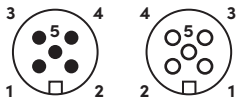

5 Pole

M12 Round Straight Male - 90° Female Connectors with Open Ended Wires

PVC			PUR			PUR/PVC		
Product Code	Color	Cable Length (meter)	Product Code	Color	Cable Length (meter)	Product Code	Color	Cable Length (meter)
RCC-M12-05-00M-90F-5001-005	Black	0.5	RCC-M12-05-00M-90F-6001-005	Black	0.5	RCC-M12-05-00M-90F-7001-005	Black	0.5
RCC-M12-05-00M-90F-5001-010		1	RCC-M12-05-00M-90F-6001-010		1	RCC-M12-05-00M-90F-7001-010		1
RCC-M12-05-00M-90F-5001-015		1.5	RCC-M12-05-00M-90F-6001-015		1.5	RCC-M12-05-00M-90F-7001-015		1.5
RCC-M12-05-00M-90F-5001-020		2	RCC-M12-05-00M-90F-6001-020		2	RCC-M12-05-00M-90F-7001-020		2
RCC-M12-05-00M-90F-5001-030		3	RCC-M12-05-00M-90F-6001-030		3	RCC-M12-05-00M-90F-7001-030		3
RCC-M12-05-00M-90F-5002-005	Grey	0.5	RCC-M12-05-00M-90F-6002-005	Grey	0.5	RCC-M12-05-00M-90F-7002-005	Grey	0.5
RCC-M12-05-00M-90F-5002-010		1	RCC-M12-05-00M-90F-6002-010		1	RCC-M12-05-00M-90F-7002-010		1
RCC-M12-05-00M-90F-5002-015		1.5	RCC-M12-05-00M-90F-6002-015		1.5	RCC-M12-05-00M-90F-7002-015		1.5
RCC-M12-05-00M-90F-5002-020		2	RCC-M12-05-00M-90F-6002-020		2	RCC-M12-05-00M-90F-7002-020		2
RCC-M12-05-00M-90F-5002-030		3	RCC-M12-05-00M-90F-6002-030		3	RCC-M12-05-00M-90F-7002-030		3
RCC-M12-05-00M-90F-5003-005	Yellow	0.5	RCC-M12-05-00M-90F-6003-005	Yellow	0.5	RCC-M12-05-00M-90F-7003-005	Yellow	0.5
RCC-M12-05-00M-90F-5003-010		1	RCC-M12-05-00M-90F-6003-010		1	RCC-M12-05-00M-90F-7003-010		1
RCC-M12-05-00M-90F-5003-015		1.5	RCC-M12-05-00M-90F-6003-015		1.5	RCC-M12-05-00M-90F-7003-015		1.5
RCC-M12-05-00M-90F-5003-020		2	RCC-M12-05-00M-90F-6003-020		2	RCC-M12-05-00M-90F-7003-020		2
RCC-M12-05-00M-90F-5003-030		3	RCC-M12-05-00M-90F-6003-030		3	RCC-M12-05-00M-90F-7003-030		3