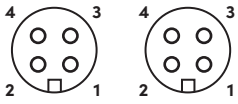

4 Pole

M12 Round Straight Female - Straight Female Connectors with Open Ended Wires

PVC			PUR			PUR/PVC		
Product Code	Color	Cable Length (meter)	Product Code	Color	Cable Length (meter)	Product Code	Color	Cable Length (meter)
RCC-M12-04-00F-00F-5001-005	Black	0.5	RCC-M12-04-00F-00F-6001-005	Black	0.5	RCC-M12-04-00F-00F-7001-005	Black	0.5
RCC-M12-04-00F-00F-5001-010		1	RCC-M12-04-00F-00F-6001-010		1	RCC-M12-04-00F-00F-7001-010		1
RCC-M12-04-00F-00F-5001-015		1.5	RCC-M12-04-00F-00F-6001-015		1.5	RCC-M12-04-00F-00F-7001-015		1.5
RCC-M12-04-00F-00F-5001-020		2	RCC-M12-04-00F-00F-6001-020		2	RCC-M12-04-00F-00F-7001-020		2
RCC-M12-04-00F-00F-5001-030	Grey	3	RCC-M12-04-00F-00F-6001-030	Grey	3	RCC-M12-04-00F-00F-7001-030	Grey	3
RCC-M12-04-00F-00F-5002-005		0.5	RCC-M12-04-00F-00F-6002-005		0.5	RCC-M12-04-00F-00F-7002-005		0.5
RCC-M12-04-00F-00F-5002-010		1	RCC-M12-04-00F-00F-6002-010		1	RCC-M12-04-00F-00F-7002-010		1
RCC-M12-04-00F-00F-5002-015		1.5	RCC-M12-04-00F-00F-6002-015		1.5	RCC-M12-04-00F-00F-7002-015		1.5
RCC-M12-04-00F-00F-5002-020	Yellow	2	RCC-M12-04-00F-00F-6002-020	Yellow	2	RCC-M12-04-00F-00F-7002-020	Yellow	2
RCC-M12-04-00F-00F-5002-030		3	RCC-M12-04-00F-00F-6002-030		3	RCC-M12-04-00F-00F-7002-030		3
RCC-M12-04-00F-00F-5003-005		0.5	RCC-M12-04-00F-00F-6003-005		0.5	RCC-M12-04-00F-00F-7003-005		0.5
RCC-M12-04-00F-00F-5003-010		1	RCC-M12-04-00F-00F-6003-010		1	RCC-M12-04-00F-00F-7003-010		1
RCC-M12-04-00F-00F-5003-015	Yellow	1.5	RCC-M12-04-00F-00F-6003-015	Yellow	1.5	RCC-M12-04-00F-00F-7003-015	Yellow	1.5
RCC-M12-04-00F-00F-5003-020		2	RCC-M12-04-00F-00F-6003-020		2	RCC-M12-04-00F-00F-7003-020		2
RCC-M12-04-00F-00F-5003-030		3	RCC-M12-04-00F-00F-6003-030		3	RCC-M12-04-00F-00F-7003-030		3