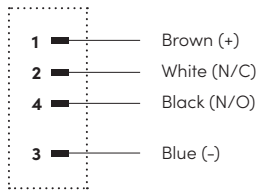

4 Pole

M8 Round Straight Male - Straight Male Connectors with Open Ended Wires

PVC			PUR			PUR/PVC		
Product Code	Color	Cable Length (meter)	Product Code	Color	Cable Length (meter)	Product Code	Color	Cable Length (meter)
RCC-M8-04-00M-00M-5001-005	Black	0.5	RCC-M8-04-00M-00M-6001-005	Black	0.5	RCC-M8-04-00M-00M-7001-005	Black	0.5
RCC-M8-04-00M-00M-5001-010		1	RCC-M8-04-00M-00M-6001-010		1	RCC-M8-04-00M-00M-7001-010		1
RCC-M8-04-00M-00M-5001-015		1.5	RCC-M8-04-00M-00M-6001-015		1.5	RCC-M8-04-00M-00M-7001-015		1.5
RCC-M8-04-00M-00M-5001-020		2	RCC-M8-04-00M-00M-6001-020		2	RCC-M8-04-00M-00M-7001-020		2
RCC-M8-04-00M-00M-5001-030		3	RCC-M8-04-00M-00M-6001-030		3	RCC-M8-04-00M-00M-7001-030		3
RCC-M8-04-00M-00M-5002-005	Grey	0.5	RCC-M8-04-00M-00M-6002-005	Grey	0.5	RCC-M8-04-00M-00M-7002-005	Grey	0.5
RCC-M8-04-00M-00M-5002-010		1	RCC-M8-04-00M-00M-6002-010		1	RCC-M8-04-00M-00M-7002-010		1
RCC-M8-04-00M-00M-5002-015		1.5	RCC-M8-04-00M-00M-6002-015		1.5	RCC-M8-04-00M-00M-7002-015		1.5
RCC-M8-04-00M-00M-5002-020		2	RCC-M8-04-00M-00M-6002-020		2	RCC-M8-04-00M-00M-7002-020		2
RCC-M8-04-00M-00M-5002-030		3	RCC-M8-04-00M-00M-6002-030		3	RCC-M8-04-00M-00M-7002-030		3
RCC-M8-04-00M-00M-5003-005	Yellow	0.5	RCC-M8-04-00M-00M-6003-005	Yellow	0.5	RCC-M8-04-00M-00M-7003-005	Yellow	0.5
RCC-M8-04-00M-00M-5003-010		1	RCC-M8-04-00M-00M-6003-010		1	RCC-M8-04-00M-00M-7003-010		1
RCC-M8-04-00M-00M-5003-015		1.5	RCC-M8-04-00M-00M-6003-015		1.5	RCC-M8-04-00M-00M-7003-015		1.5
RCC-M8-04-00M-00M-5003-020		2	RCC-M8-04-00M-00M-6003-020		2	RCC-M8-04-00M-00M-7003-020		2
RCC-M8-04-00M-00M-5003-030		3	RCC-M8-04-00M-00M-6003-030		3	RCC-M8-04-00M-00M-7003-030		3