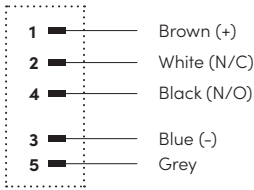

5 Pole

M12 Round 90° Male - 90° Female Connectors with Open Ended Wires

PVC			PUR			PUR/PVC		
Product Code	Color	Cable Length (meter)	Product Code	Color	Cable Length (meter)	Product Code	Color	Cable Length (meter)
RCC-M12-05-90M-90F-5001-005	Black	0.5	RCC-M12-05-90M-90F-6001-005	Black	0.5	RCC-M12-05-90M-90F-7001-005	Black	0.5
RCC-M12-05-90M-90F-5001-010		1	RCC-M12-05-90M-90F-6001-010		1	RCC-M12-05-90M-90F-7001-010		1
RCC-M12-05-90M-90F-5001-015		1.5	RCC-M12-05-90M-90F-6001-015		1.5	RCC-M12-05-90M-90F-7001-015		1.5
RCC-M12-05-90M-90F-5001-020		2	RCC-M12-05-90M-90F-6001-020		2	RCC-M12-05-90M-90F-7001-020		2
RCC-M12-05-90M-90F-5001-030		3	RCC-M12-05-90M-90F-6001-030		3	RCC-M12-05-90M-90F-7001-030		3
RCC-M12-05-90M-90F-5002-005	Grey	0.5	RCC-M12-05-90M-90F-6002-005	Grey	0.5	RCC-M12-05-90M-90F-7002-005	Grey	0.5
RCC-M12-05-90M-90F-5002-010		1	RCC-M12-05-90M-90F-6002-010		1	RCC-M12-05-90M-90F-7002-010		1
RCC-M12-05-90M-90F-5002-015		1.5	RCC-M12-05-90M-90F-6002-015		1.5	RCC-M12-05-90M-90F-7002-015		1.5
RCC-M12-05-90M-90F-5002-020		2	RCC-M12-05-90M-90F-6002-020		2	RCC-M12-05-90M-90F-7002-020		2
RCC-M12-05-90M-90F-5002-030		3	RCC-M12-05-90M-90F-6002-030		3	RCC-M12-05-90M-90F-7002-030		3
RCC-M12-05-90M-90F-5003-005	Yellow	0.5	RCC-M12-05-90M-90F-6003-005	Yellow	0.5	RCC-M12-05-90M-90F-7003-005	Yellow	0.5
RCC-M12-05-90M-90F-5003-010		1	RCC-M12-05-90M-90F-6003-010		1	RCC-M12-05-90M-90F-7003-010		1
RCC-M12-05-90M-90F-5003-015		1.5	RCC-M12-05-90M-90F-6003-015		1.5	RCC-M12-05-90M-90F-7003-015		1.5
RCC-M12-05-90M-90F-5003-020		2	RCC-M12-05-90M-90F-6003-020		2	RCC-M12-05-90M-90F-7003-020		2
RCC-M12-05-90M-90F-5003-030		3	RCC-M12-05-90M-90F-6003-030		3	RCC-M12-05-90M-90F-7003-030		3