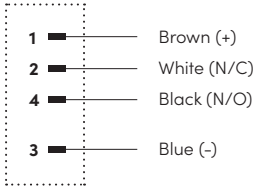

M12 ROUND CONNECTION CABLES

with open ended wires

4 Pole

M12 Round Straight Male - 90° Male Connectors with Open Ended Wires

PVC			PUR			PUR/PVC		
Product Code	Color	Cable Length (meter)	Product Code	Color	Cable Length (meter)	Product Code	Color	Cable Length (meter)
RCC-M12-04-90M-90M-5001-005	Black	0.5	RCC-M12-04-90M-90M-6001-005	Black	0.5	RCC-M12-04-90M-90M-7001-005	Black	0.5
RCC-M12-04-90M-90M-5001-010		1	RCC-M12-04-90M-90M-6001-010		1	RCC-M12-04-90M-90M-7001-010		1
RCC-M12-04-90M-90M-5001-015		1.5	RCC-M12-04-90M-90M-6001-015		1.5	RCC-M12-04-90M-90M-7001-015		1.5
RCC-M12-04-90M-90M-5001-020		2	RCC-M12-04-90M-90M-6001-020		2	RCC-M12-04-90M-90M-7001-020		2
RCC-M12-04-90M-90M-5001-030	3	RCC-M12-04-90M-90M-6001-030	3	RCC-M12-04-90M-90M-7001-030	3			
RCC-M12-04-90M-90M-5002-005	Grey	0.5	RCC-M12-04-90M-90M-6002-005	Grey	0.5	RCC-M12-04-90M-90M-7002-005	Grey	0.5
RCC-M12-04-90M-90M-5002-010		1	RCC-M12-04-90M-90M-6002-010		1	RCC-M12-04-90M-90M-7002-010		1
RCC-M12-04-90M-90M-5002-015		1.5	RCC-M12-04-90M-90M-6002-015		1.5	RCC-M12-04-90M-90M-7002-015		1.5
RCC-M12-04-90M-90M-5002-020		2	RCC-M12-04-90M-90M-6002-020		2	RCC-M12-04-90M-90M-7002-020		2
RCC-M12-04-90M-90M-5002-030	3	RCC-M12-04-90M-90M-6002-030	3	RCC-M12-04-90M-90M-7002-030	3			
RCC-M12-04-90M-90M-5003-005	Yellow	0.5	RCC-M12-04-90M-90M-6003-005	Yellow	0.5	RCC-M12-04-90M-90M-7003-005	Yellow	0.5
RCC-M12-04-90M-90M-5003-010		1	RCC-M12-04-90M-90M-6003-010		1	RCC-M12-04-90M-90M-7003-010		1
RCC-M12-04-90M-90M-5003-015		1.5	RCC-M12-04-90M-90M-6003-015		1.5	RCC-M12-04-90M-90M-7003-015		1.5
RCC-M12-04-90M-90M-5003-020		2	RCC-M12-04-90M-90M-6003-020		2	RCC-M12-04-90M-90M-7003-020		2
RCC-M12-04-90M-90M-5003-030	3	RCC-M12-04-90M-90M-6003-030	3	RCC-M12-04-90M-90M-7003-030	3