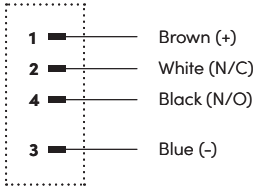

4 Pole

M12 Round 90° Male - 90° Female Connectors with Open Ended Wires

PVC			PUR			PUR/PVC		
Product Code	Color	Cable Length (meter)	Product Code	Color	Cable Length (meter)	Product Code	Color	Cable Length (meter)
RCC-M12-04-90M-90F-5001-005	Black	0.5	RCC-M12-04-90M-90F-6001-005	Black	0.5	RCC-M12-04-90M-90F-7001-005	Black	0.5
RCC-M12-04-90M-90F-5001-010		1	RCC-M12-04-90M-90F-6001-010		1	RCC-M12-04-90M-90F-7001-010		1
RCC-M12-04-90M-90F-5001-015		1.5	RCC-M12-04-90M-90F-6001-015		1.5	RCC-M12-04-90M-90F-7001-015		1.5
RCC-M12-04-90M-90F-5001-020		2	RCC-M12-04-90M-90F-6001-020		2	RCC-M12-04-90M-90F-7001-020		2
RCC-M12-04-90M-90F-5001-030		3	RCC-M12-04-90M-90F-6001-030		3	RCC-M12-04-90M-90F-7001-030		3
RCC-M12-04-90M-90F-5002-005	Grey	0.5	RCC-M12-04-90M-90F-6002-005	Grey	0.5	RCC-M12-04-90M-90F-7002-005	Grey	0.5
RCC-M12-04-90M-90F-5002-010		1	RCC-M12-04-90M-90F-6002-010		1	RCC-M12-04-90M-90F-7002-010		1
RCC-M12-04-90M-90F-5002-015		1.5	RCC-M12-04-90M-90F-6002-015		1.5	RCC-M12-04-90M-90F-7002-015		1.5
RCC-M12-04-90M-90F-5002-020		2	RCC-M12-04-90M-90F-6002-020		2	RCC-M12-04-90M-90F-7002-020		2
RCC-M12-04-90M-90F-5002-030		3	RCC-M12-04-90M-90F-6002-030		3	RCC-M12-04-90M-90F-7002-030		3
RCC-M12-04-90M-90F-5003-005	Yellow	0.5	RCC-M12-04-90M-90F-6003-005	Yellow	0.5	RCC-M12-04-90M-90F-7003-005	Yellow	0.5
RCC-M12-04-90M-90F-5003-010		1	RCC-M12-04-90M-90F-6003-010		1	RCC-M12-04-90M-90F-7003-010		1
RCC-M12-04-90M-90F-5003-015		1.5	RCC-M12-04-90M-90F-6003-015		1.5	RCC-M12-04-90M-90F-7003-015		1.5
RCC-M12-04-90M-90F-5003-020		2	RCC-M12-04-90M-90F-6003-020		2	RCC-M12-04-90M-90F-7003-020		2
RCC-M12-04-90M-90F-5003-030		3	RCC-M12-04-90M-90F-6003-030		3	RCC-M12-04-90M-90F-7003-030		3