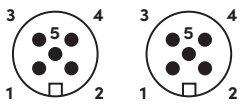

5 Pole

M12 Round Straight Male - 90° Male Connectors with Open Ended Wires

PVC			PUR			PUR/PVC		
Product Code	Color	Cable Length (meter)	Product Code	Color	Cable Length (meter)	Product Code	Color	Cable Length (meter)
RCC-M12-05-00M-90M-5001-005	Black	0.5	RCC-M12-05-00M-90M-6001-005	Black	0.5	RCC-M12-05-00M-90M-7001-005	Black	0.5
RCC-M12-05-00M-90M-5001-010		1	RCC-M12-05-00M-90M-6001-010		1	RCC-M12-05-00M-90M-7001-010		1
RCC-M12-05-00M-90M-5001-015		1.5	RCC-M12-05-00M-90M-6001-015		1.5	RCC-M12-05-00M-90M-7001-015		1.5
RCC-M12-05-00M-90M-5001-020		2	RCC-M12-05-00M-90M-6001-020		2	RCC-M12-05-00M-90M-7001-020		2
RCC-M12-05-00M-90M-5001-030		3	RCC-M12-05-00M-90M-6001-030		3	RCC-M12-05-00M-90M-7001-030		3
RCC-M12-05-00M-90M-5002-005	Grey	0.5	RCC-M12-05-00M-90M-6002-005	Grey	0.5	RCC-M12-05-00M-90M-7002-005	Grey	0.5
RCC-M12-05-00M-90M-5002-010		1	RCC-M12-05-00M-90M-6002-010		1	RCC-M12-05-00M-90M-7002-010		1
RCC-M12-05-00M-90M-5002-015		1.5	RCC-M12-05-00M-90M-6002-015		1.5	RCC-M12-05-00M-90M-7002-015		1.5
RCC-M12-05-00M-90M-5002-020		2	RCC-M12-05-00M-90M-6002-020		2	RCC-M12-05-00M-90M-7002-020		2
RCC-M12-05-00M-90M-5002-030		3	RCC-M12-05-00M-90M-6002-030		3	RCC-M12-05-00M-90M-7002-030		3
RCC-M12-05-00M-90M-5003-005	Yellow	0.5	RCC-M12-05-00M-90M-6003-005	Yellow	0.5	RCC-M12-05-00M-90M-7003-005	Yellow	0.5
RCC-M12-05-00M-90M-5003-010		1	RCC-M12-05-00M-90M-6003-010		1	RCC-M12-05-00M-90M-7003-010		1
RCC-M12-05-00M-90M-5003-015		1.5	RCC-M12-05-00M-90M-6003-015		1.5	RCC-M12-05-00M-90M-7003-015		1.5
RCC-M12-05-00M-90M-5003-020		2	RCC-M12-05-00M-90M-6003-020		2	RCC-M12-05-00M-90M-7003-020		2
RCC-M12-05-00M-90M-5003-030		3	RCC-M12-05-00M-90M-6003-030		3	RCC-M12-05-00M-90M-7003-030		3