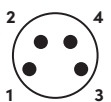

4 Pole

M8 Round Straight Male Connectors with Open Ended Wires

PVC			PUR			PUR/PVC		
Product Code	Color	Cable Length (meter)	Product Code	Color	Cable Length (meter)	Product Code	Color	Cable Length (meter)
RC-M8-M04-00-5001-02	Black	2	RC-M8-M04-00-6001-02	Black	2	RC-M8-M04-00-7001-02	Black	2
RC-M8-M04-00-5001-03		3	RC-M8-M04-00-6001-03		3	RC-M8-M04-00-7001-03		3
RC-M8-M04-00-5001-05		5	RC-M8-M04-00-6001-05		5	RC-M8-M04-00-7001-05		5
RC-M8-M04-00-5001-10		10	RC-M8-M04-00-6001-10		10	RC-M8-M04-00-7001-10		10
RC-M8-M04-00-5001-15		15	RC-M8-M04-00-6001-15		15	RC-M8-M04-00-7001-15		15
RC-M8-M04-00-5001-30		30	RC-M8-M04-00-6001-30		30	RC-M8-M04-00-7001-30		30
RC-M8-M04-00-5002-02	Grey	2	RC-M8-M04-00-6002-02	Grey	2	RC-M8-M04-00-7002-02	Grey	2
RC-M8-M04-00-5002-03		3	RC-M8-M04-00-6002-03		3	RC-M8-M04-00-7002-03		3
RC-M8-M04-00-5002-05		5	RC-M8-M04-00-6002-05		5	RC-M8-M04-00-7002-05		5
RC-M8-M04-00-5002-10		10	RC-M8-M04-00-6002-10		10	RC-M8-M04-00-7002-10		10
RC-M8-M04-00-5002-15		15	RC-M8-M04-00-6002-15		15	RC-M8-M04-00-7002-15		15
RC-M8-M04-00-5002-30		30	RC-M8-M04-00-6002-30		30	RC-M8-M04-00-7002-30		30
RC-M8-M04-00-5003-02	Yellow	2	RC-M8-M04-00-6003-02	Yellow	2	RC-M8-M04-00-7003-02	Yellow	2
RC-M8-M04-00-5003-03		3	RC-M8-M04-00-6003-03		3	RC-M8-M04-00-7003-03		3
RC-M8-M04-00-5003-05		5	RC-M8-M04-00-6003-05		5	RC-M8-M04-00-7003-05		5
RC-M8-M04-00-5003-10		10	RC-M8-M04-00-6003-10		10	RC-M8-M04-00-7003-10		10
RC-M8-M04-00-5003-15		15	RC-M8-M04-00-6003-15		15	RC-M8-M04-00-7003-15		15
RC-M8-M04-00-5003-30		30	RC-M8-M04-00-6003-30		30	RC-M8-M04-00-7003-30		30