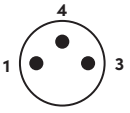

M8 ROUND STRAIGHT MALE CONNECTORS with open ended wires

3 Pole

M8 Round Straight Male Connectors with Open Ended Wires

PVC			PUR			PUR/PVC		
Product Code	Color	Cable Length (meter)	Product Code	Color	Cable Length (meter)	Product Code	Color	Cable Length (meter)
RC-M8-M03-00-5001-02	Black	2	RC-M8-M03-00-6001-02	Black	2	RC-M8-M03-00-7001-02	Black	2
RC-M8-M03-00-5001-03		3	RC-M8-M03-00-6001-03		3	RC-M8-M03-00-7001-03		3
RC-M8-M03-00-5001-05		5	RC-M8-M03-00-6001-05		5	RC-M8-M03-00-7001-05		5
RC-M8-M03-00-5001-10		10	RC-M8-M03-00-6001-10		10	RC-M8-M03-00-7001-10		10
RC-M8-M03-00-5001-15		15	RC-M8-M03-00-6001-15		15	RC-M8-M03-00-7001-15		15
RC-M8-M03-00-5001-30		30	RC-M8-M03-00-6001-30		30	RC-M8-M03-00-7001-30		30
RC-M8-M03-00-5002-02	Grey	2	RC-M8-M03-00-6002-02	Grey	2	RC-M8-M03-00-7002-02	Grey	2
RC-M8-M03-00-5002-03		3	RC-M8-M03-00-6002-03		3	RC-M8-M03-00-7002-03		3
RC-M8-M03-00-5002-05		5	RC-M8-M03-00-6002-05		5	RC-M8-M03-00-7002-05		5
RC-M8-M03-00-5002-10		10	RC-M8-M03-00-6002-10		10	RC-M8-M03-00-7002-10		10
RC-M8-M03-00-5002-15		15	RC-M8-M03-00-6002-15		15	RC-M8-M03-00-7002-15		15
RC-M8-M03-00-5002-30		30	RC-M8-M03-00-6002-30		30	RC-M8-M03-00-7002-30		30
RC-M8-M03-00-5003-02	Yellow	2	RC-M8-M03-00-6003-02	Yellow	2	RC-M8-M03-00-7003-02	Yellow	2
RC-M8-M03-00-5003-03		3	RC-M8-M03-00-6003-03		3	RC-M8-M03-00-7003-03		3
RC-M8-M03-00-5003-05		5	RC-M8-M03-00-6003-05		5	RC-M8-M03-00-7003-05		5
RC-M8-M03-00-5003-10		10	RC-M8-M03-00-6003-10		10	RC-M8-M03-00-7003-10		10
RC-M8-M03-00-5003-15		15	RC-M8-M03-00-6003-15		15	RC-M8-M03-00-7003-15		15
RC-M8-M03-00-5003-30		30	RC-M8-M03-00-6003-30		30	RC-M8-M03-00-7003-30		30