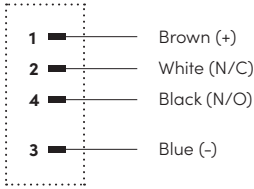

4 Pole

M12 Round Straight Female - Straight Female Connectors with Open Ended Wires

PVC			PUR			PUR/PVC		
Product Code	Color	Cable Length (meter)	Product Code	Color	Cable Length (meter)	Product Code	Color	Cable Length (meter)
RCC-M12-04-00F-00F-5001-005	Black	0.5	RCC-M12-04-00F-00F-6001-005	Black	0.5	RCC-M12-04-00F-00F-7001-005	Black	0.5
RCC-M12-04-00F-00F-5001-010		1	RCC-M12-04-00F-00F-6001-010		1	RCC-M12-04-00F-00F-7001-010		1
RCC-M12-04-00F-00F-5001-015		1.5	RCC-M12-04-00F-00F-6001-015		1.5	RCC-M12-04-00F-00F-7001-015		1.5
RCC-M12-04-00F-00F-5001-020		2	RCC-M12-04-00F-00F-6001-020		2	RCC-M12-04-00F-00F-7001-020		2
RCC-M12-04-00F-00F-5001-030	Grey	3	RCC-M12-04-00F-00F-6001-030	Grey	3	RCC-M12-04-00F-00F-7001-030	Grey	3
RCC-M12-04-00F-00F-5002-005		0.5	RCC-M12-04-00F-00F-6002-005		0.5	RCC-M12-04-00F-00F-7002-005		0.5
RCC-M12-04-00F-00F-5002-010		1	RCC-M12-04-00F-00F-6002-010		1	RCC-M12-04-00F-00F-7002-010		1
RCC-M12-04-00F-00F-5002-015		1.5	RCC-M12-04-00F-00F-6002-015		1.5	RCC-M12-04-00F-00F-7002-015		1.5
RCC-M12-04-00F-00F-5002-020	Yellow	2	RCC-M12-04-00F-00F-6002-020	Yellow	2	RCC-M12-04-00F-00F-7002-020	Yellow	2
RCC-M12-04-00F-00F-5002-030		3	RCC-M12-04-00F-00F-6002-030		3	RCC-M12-04-00F-00F-7002-030		3
RCC-M12-04-00F-00F-5003-005		0.5	RCC-M12-04-00F-00F-6003-005		0.5	RCC-M12-04-00F-00F-7003-005		0.5
RCC-M12-04-00F-00F-5003-010		1	RCC-M12-04-00F-00F-6003-010		1	RCC-M12-04-00F-00F-7003-010		1
RCC-M12-04-00F-00F-5003-015	Yellow	1.5	RCC-M12-04-00F-00F-6003-015	Yellow	1.5	RCC-M12-04-00F-00F-7003-015	Yellow	1.5
RCC-M12-04-00F-00F-5003-020		2	RCC-M12-04-00F-00F-6003-020		2	RCC-M12-04-00F-00F-7003-020		2
RCC-M12-04-00F-00F-5003-030		3	RCC-M12-04-00F-00F-6003-030		3	RCC-M12-04-00F-00F-7003-030		3