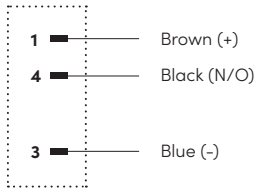

M8 ROUND 90° FEMALE CONNECTORS with open ended wires

3 Pole

M8 Round 90° Female Connectors with Open Ended Wires

PVC			PUR			PUR/PVC		
Product Code	Color	Cable Length (meter)	Product Code	Color	Cable Length (meter)	Product Code	Color	Cable Length (meter)
RC-M8-F03-90-5001-02	Black	2	RC-M8-F03-90-6001-02	Black	2	RC-M8-F03-90-7001-02	Black	2
RC-M8-F03-90-5001-03		3	RC-M8-F03-90-6001-03		3	RC-M8-F03-90-7001-03		3
RC-M8-F03-90-5001-05		5	RC-M8-F03-90-6001-05		5	RC-M8-F03-90-7001-05		5
RC-M8-F03-90-5001-10		10	RC-M8-F03-90-6001-10		10	RC-M8-F03-90-7001-10		10
RC-M8-F03-90-5001-15		15	RC-M8-F03-90-6001-15		15	RC-M8-F03-90-7001-15		15
RC-M8-F03-90-5001-30		30	RC-M8-F03-90-6001-30		30	RC-M8-F03-90-7001-30		30
RC-M8-F03-90-5002-02	Grey	2	RC-M8-F03-90-6002-02	Grey	2	RC-M8-F03-90-7002-02	Grey	2
RC-M8-F03-90-5002-03		3	RC-M8-F03-90-6002-03		3	RC-M8-F03-90-7002-03		3
RC-M8-F03-90-5002-05		5	RC-M8-F03-90-6002-05		5	RC-M8-F03-90-7002-05		5
RC-M8-F03-90-5002-10		10	RC-M8-F03-90-6002-10		10	RC-M8-F03-90-7002-10		10
RC-M8-F03-90-5002-15		15	RC-M8-F03-90-6002-15		15	RC-M8-F03-90-7002-15		15
RC-M8-F03-90-5002-30		30	RC-M8-F03-90-6002-30		30	RC-M8-F03-90-7002-30		30
RC-M8-F03-90-5003-02	Yellow	2	RC-M8-F03-90-6003-02	Yellow	2	RC-M8-F03-90-7003-02	Yellow	2
RC-M8-F03-90-5003-03		3	RC-M8-F03-90-6003-03		3	RC-M8-F03-90-7003-03		3
RC-M8-F03-90-5003-05		5	RC-M8-F03-90-6003-05		5	RC-M8-F03-90-7003-05		5
RC-M8-F03-90-5003-10		10	RC-M8-F03-90-6003-10		10	RC-M8-F03-90-7003-10		10
RC-M8-F03-90-5003-15		15	RC-M8-F03-90-6003-15		15	RC-M8-F03-90-7003-15		15
RC-M8-F03-90-5003-30		30	RC-M8-F03-90-6003-30		30	RC-M8-F03-90-7003-30		30