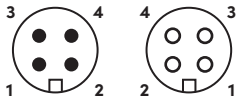

4 Pole

M12 Round Straight Male - 90° Female Connectors with Open Ended Wires

PVC			PUR			PUR/PVC		
Product Code	Color	Cable Length (meter)	Product Code	Color	Cable Length (meter)	Product Code	Color	Cable Length (meter)
RCC-M12-04-00M-90F-5001-005	Black	0.5	RCC-M12-04-00M-90F-6001-005	Black	0.5	RCC-M12-04-00M-90F-7001-005	Black	0.5
RCC-M12-04-00M-90F-5001-010		1	RCC-M12-04-00M-90F-6001-010		1	RCC-M12-04-00M-90F-7001-010		1
RCC-M12-04-00M-90F-5001-015		1.5	RCC-M12-04-00M-90F-6001-015		1.5	RCC-M12-04-00M-90F-7001-015		1.5
RCC-M12-04-00M-90F-5001-020		2	RCC-M12-04-00M-90F-6001-020		2	RCC-M12-04-00M-90F-7001-020		2
RCC-M12-04-00M-90F-5001-030		3	RCC-M12-04-00M-90F-6001-030		3	RCC-M12-04-00M-90F-7001-030		3
RCC-M12-04-00M-90F-5002-005	Grey	0.5	RCC-M12-04-00M-90F-6002-005	Grey	0.5	RCC-M12-04-00M-90F-7002-005	Grey	0.5
RCC-M12-04-00M-90F-5002-010		1	RCC-M12-04-00M-90F-6002-010		1	RCC-M12-04-00M-90F-7002-010		1
RCC-M12-04-00M-90F-5002-015		1.5	RCC-M12-04-00M-90F-6002-015		1.5	RCC-M12-04-00M-90F-7002-015		1.5
RCC-M12-04-00M-90F-5002-020		2	RCC-M12-04-00M-90F-6002-020		2	RCC-M12-04-00M-90F-7002-020		2
RCC-M12-04-00M-90F-5002-030		3	RCC-M12-04-00M-90F-6002-030		3	RCC-M12-04-00M-90F-7002-030		3
RCC-M12-04-00M-90F-5003-005	Yellow	0.5	RCC-M12-04-00M-90F-6003-005	Yellow	0.5	RCC-M12-04-00M-90F-7003-005	Yellow	0.5
RCC-M12-04-00M-90F-5003-010		1	RCC-M12-04-00M-90F-6003-010		1	RCC-M12-04-00M-90F-7003-010		1
RCC-M12-04-00M-90F-5003-015		1.5	RCC-M12-04-00M-90F-6003-015		1.5	RCC-M12-04-00M-90F-7003-015		1.5
RCC-M12-04-00M-90F-5003-020		2	RCC-M12-04-00M-90F-6003-020		2	RCC-M12-04-00M-90F-7003-020		2
RCC-M12-04-00M-90F-5003-030		3	RCC-M12-04-00M-90F-6003-030		3	RCC-M12-04-00M-90F-7003-030		3