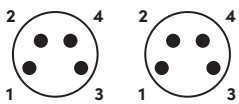

4 Pole

M8 Round Straight Male - 90° Male Connectors with Open Ended Wires

PVC			PUR			PUR/PVC		
Product Code	Color	Cable Length (meter)	Product Code	Color	Cable Length (meter)	Product Code	Color	Cable Length (meter)
RCC-M8-04-00M-90M-5001-005	Black	0.5	RCC-M8-04-00M-90M-6001-005	Black	0.5	RCC-M8-04-00M-90M-7001-005	Black	0.5
RCC-M8-04-00M-90M-5001-010		1	RCC-M8-04-00M-90M-6001-010		1	RCC-M8-04-00M-90M-7001-010		1
RCC-M8-04-00M-90M-5001-015		1.5	RCC-M8-04-00M-90M-6001-015		1.5	RCC-M8-04-00M-90M-7001-015		1.5
RCC-M8-04-00M-90M-5001-020		2	RCC-M8-04-00M-90M-6001-020		2	RCC-M8-04-00M-90M-7001-020		2
RCC-M8-04-00M-90M-5001-030		3	RCC-M8-04-00M-90M-6001-030		3	RCC-M8-04-00M-90M-7001-030		3
RCC-M8-04-00M-90M-5002-005	Grey	0.5	RCC-M8-04-00M-90M-6002-005	Grey	0.5	RCC-M8-04-00M-90M-7002-005	Grey	0.5
RCC-M8-04-00M-90M-5002-010		1	RCC-M8-04-00M-90M-6002-010		1	RCC-M8-04-00M-90M-7002-010		1
RCC-M8-04-00M-90M-5002-015		1.5	RCC-M8-04-00M-90M-6002-015		1.5	RCC-M8-04-00M-90M-7002-015		1.5
RCC-M8-04-00M-90M-5002-020		2	RCC-M8-04-00M-90M-6002-020		2	RCC-M8-04-00M-90M-7002-020		2
RCC-M8-04-00M-90M-5002-030		3	RCC-M8-04-00M-90M-6002-030		3	RCC-M8-04-00M-90M-7002-030		3
RCC-M8-04-00M-90M-5003-005	Yellow	0.5	RCC-M8-04-00M-90M-6003-005	Yellow	0.5	RCC-M8-04-00M-90M-7003-005	Yellow	0.5
RCC-M8-04-00M-90M-5003-010		1	RCC-M8-04-00M-90M-6003-010		1	RCC-M8-04-00M-90M-7003-010		1
RCC-M8-04-00M-90M-5003-015		1.5	RCC-M8-04-00M-90M-6003-015		1.5	RCC-M8-04-00M-90M-7003-015		1.5
RCC-M8-04-00M-90M-5003-020		2	RCC-M8-04-00M-90M-6003-020		2	RCC-M8-04-00M-90M-7003-020		2
RCC-M8-04-00M-90M-5003-030		3	RCC-M8-04-00M-90M-6003-030		3	RCC-M8-04-00M-90M-7003-030		3