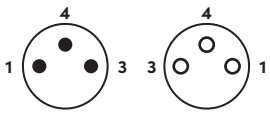

M8 ROUND CONNECTION CABLES

with open ended wires

3 Pole

- 1 — Brown (+)
- 4 — Black (N/O)
- 3 — Blue (-)