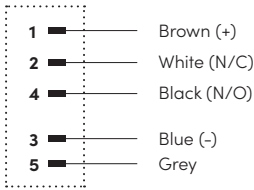

5 Pole

M12 Round Straight Male - 90° Male Connectors with Open Ended Wires

PVC			PUR			PUR/PVC		
Product Code	Color	Cable Length (meter)	Product Code	Color	Cable Length (meter)	Product Code	Color	Cable Length (meter)
RCC-M12-05-00M-90M-5001-005	Black	0.5	RCC-M12-05-00M-90M-6001-005	Black	0.5	RCC-M12-05-00M-90M-7001-005	Black	0.5
RCC-M12-05-00M-90M-5001-010		1	RCC-M12-05-00M-90M-6001-010		1	RCC-M12-05-00M-90M-7001-010		1
RCC-M12-05-00M-90M-5001-015		1.5	RCC-M12-05-00M-90M-6001-015		1.5	RCC-M12-05-00M-90M-7001-015		1.5
RCC-M12-05-00M-90M-5001-020		2	RCC-M12-05-00M-90M-6001-020		2	RCC-M12-05-00M-90M-7001-020		2
RCC-M12-05-00M-90M-5001-030		3	RCC-M12-05-00M-90M-6001-030		3	RCC-M12-05-00M-90M-7001-030		3
RCC-M12-05-00M-90M-5002-005	Grey	0.5	RCC-M12-05-00M-90M-6002-005	Grey	0.5	RCC-M12-05-00M-90M-7002-005	Grey	0.5
RCC-M12-05-00M-90M-5002-010		1	RCC-M12-05-00M-90M-6002-010		1	RCC-M12-05-00M-90M-7002-010		1
RCC-M12-05-00M-90M-5002-015		1.5	RCC-M12-05-00M-90M-6002-015		1.5	RCC-M12-05-00M-90M-7002-015		1.5
RCC-M12-05-00M-90M-5002-020		2	RCC-M12-05-00M-90M-6002-020		2	RCC-M12-05-00M-90M-7002-020		2
RCC-M12-05-00M-90M-5002-030		3	RCC-M12-05-00M-90M-6002-030		3	RCC-M12-05-00M-90M-7002-030		3
RCC-M12-05-00M-90M-5003-005	Yellow	0.5	RCC-M12-05-00M-90M-6003-005	Yellow	0.5	RCC-M12-05-00M-90M-7003-005	Yellow	0.5
RCC-M12-05-00M-90M-5003-010		1	RCC-M12-05-00M-90M-6003-010		1	RCC-M12-05-00M-90M-7003-010		1
RCC-M12-05-00M-90M-5003-015		1.5	RCC-M12-05-00M-90M-6003-015		1.5	RCC-M12-05-00M-90M-7003-015		1.5
RCC-M12-05-00M-90M-5003-020		2	RCC-M12-05-00M-90M-6003-020		2	RCC-M12-05-00M-90M-7003-020		2
RCC-M12-05-00M-90M-5003-030		3	RCC-M12-05-00M-90M-6003-030		3	RCC-M12-05-00M-90M-7003-030		3