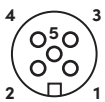

5 Pole

M12 Round Straight Female Connectors with Open Ended Wires

PVC			PUR			PUR/PVC		
Product Code	Color	Cable Length (meter)	Product Code	Color	Cable Length (meter)	Product Code	Color	Cable Length (meter)
RC-M12-F05-00-5001-02	Black	2	RC-M12-F05-00-6001-02	Black	2	RC-M12-F05-00-7001-02	Black	2
RC-M12-F05-00-5001-03		3	RC-M12-F05-00-6001-03		3	RC-M12-F05-00-7001-03		3
RC-M12-F05-00-5001-05		5	RC-M12-F05-00-6001-05		5	RC-M12-F05-00-7001-05		5
RC-M12-F05-00-5001-10		10	RC-M12-F05-00-6001-10		10	RC-M12-F05-00-7001-10		10
RC-M12-F05-00-5001-15		15	RC-M12-F05-00-6001-15		15	RC-M12-F05-00-7001-15		15
RC-M12-F05-00-5001-30		30	RC-M12-F05-00-6001-30		30	RC-M12-F05-00-7001-30		30
RC-M12-F05-00-5002-02	Grey	2	RC-M12-F05-00-6002-02	Grey	2	RC-M12-F05-00-7002-02	Grey	2
RC-M12-F05-00-5002-03		3	RC-M12-F05-00-6002-03		3	RC-M12-F05-00-7002-03		3
RC-M12-F05-00-5002-05		5	RC-M12-F05-00-6002-05		5	RC-M12-F05-00-7002-05		5
RC-M12-F05-00-5002-10		10	RC-M12-F05-00-6002-10		10	RC-M12-F05-00-7002-10		10
RC-M12-F05-00-5002-15		15	RC-M12-F05-00-6002-15		15	RC-M12-F05-00-7002-15		15
RC-M12-F05-00-5002-30		30	RC-M12-F05-00-6002-30		30	RC-M12-F05-00-7002-30		30
RC-M12-F05-00-5003-02	Yellow	2	RC-M12-F05-00-6003-02	Yellow	2	RC-M12-F05-00-7003-02	Yellow	2
RC-M12-F05-00-5003-03		3	RC-M12-F05-00-6003-03		3	RC-M12-F05-00-7003-03		3
RC-M12-F05-00-5003-05		5	RC-M12-F05-00-6003-05		5	RC-M12-F05-00-7003-05		5
RC-M12-F05-00-5003-10		10	RC-M12-F05-00-6003-10		10	RC-M12-F05-00-7003-10		10
RC-M12-F05-00-5003-15		15	RC-M12-F05-00-6003-15		15	RC-M12-F05-00-7003-15		15
RC-M12-F05-00-5003-30		30	RC-M12-F05-00-6003-30		30	RC-M12-F05-00-7003-30		30