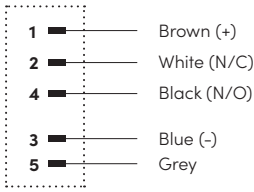

5 Pole

M12 Round Straight Male - 90° Female Connectors with Open Ended Wires

PVC			PUR			PUR/PVC		
Product Code	Color	Cable Length (meter)	Product Code	Color	Cable Length (meter)	Product Code	Color	Cable Length (meter)
RCC-M12-05-00M-90F-5001-005	Black	0.5	RCC-M12-05-00M-90F-6001-005	Black	0.5	RCC-M12-05-00M-90F-7001-005	Black	0.5
RCC-M12-05-00M-90F-5001-010		1	RCC-M12-05-00M-90F-6001-010		1	RCC-M12-05-00M-90F-7001-010		1
RCC-M12-05-00M-90F-5001-015		1.5	RCC-M12-05-00M-90F-6001-015		1.5	RCC-M12-05-00M-90F-7001-015		1.5
RCC-M12-05-00M-90F-5001-020		2	RCC-M12-05-00M-90F-6001-020		2	RCC-M12-05-00M-90F-7001-020		2
RCC-M12-05-00M-90F-5001-030		3	RCC-M12-05-00M-90F-6001-030		3	RCC-M12-05-00M-90F-7001-030		3
RCC-M12-05-00M-90F-5002-005	Grey	0.5	RCC-M12-05-00M-90F-6002-005	Grey	0.5	RCC-M12-05-00M-90F-7002-005	Grey	0.5
RCC-M12-05-00M-90F-5002-010		1	RCC-M12-05-00M-90F-6002-010		1	RCC-M12-05-00M-90F-7002-010		1
RCC-M12-05-00M-90F-5002-015		1.5	RCC-M12-05-00M-90F-6002-015		1.5	RCC-M12-05-00M-90F-7002-015		1.5
RCC-M12-05-00M-90F-5002-020		2	RCC-M12-05-00M-90F-6002-020		2	RCC-M12-05-00M-90F-7002-020		2
RCC-M12-05-00M-90F-5002-030		3	RCC-M12-05-00M-90F-6002-030		3	RCC-M12-05-00M-90F-7002-030		3
RCC-M12-05-00M-90F-5003-005	Yellow	0.5	RCC-M12-05-00M-90F-6003-005	Yellow	0.5	RCC-M12-05-00M-90F-7003-005	Yellow	0.5
RCC-M12-05-00M-90F-5003-010		1	RCC-M12-05-00M-90F-6003-010		1	RCC-M12-05-00M-90F-7003-010		1
RCC-M12-05-00M-90F-5003-015		1.5	RCC-M12-05-00M-90F-6003-015		1.5	RCC-M12-05-00M-90F-7003-015		1.5
RCC-M12-05-00M-90F-5003-020		2	RCC-M12-05-00M-90F-6003-020		2	RCC-M12-05-00M-90F-7003-020		2
RCC-M12-05-00M-90F-5003-030		3	RCC-M12-05-00M-90F-6003-030		3	RCC-M12-05-00M-90F-7003-030		3