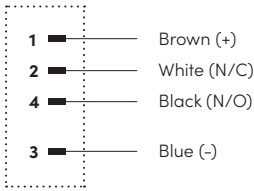

4 Pole

M12 Round 90° Male - Straight Female Connectors with Open Ended Wires

PVC			PUR			PUR/PVC		
Product Code	Color	Cable Length (meter)	Product Code	Color	Cable Length (meter)	Product Code	Color	Cable Length (meter)
RCC-M12-04-90M-00F-5001-005	Black	0.5	RCC-M12-04-90M-00F-6001-005	Black	0.5	RCC-M12-04-90M-00F-7001-005	Black	0.5
RCC-M12-04-90M-00F-5001-010		1	RCC-M12-04-90M-00F-6001-010		1	RCC-M12-04-90M-00F-7001-010		1
RCC-M12-04-90M-00F-5001-015		1.5	RCC-M12-04-90M-00F-6001-015		1.5	RCC-M12-04-90M-00F-7001-015		1.5
RCC-M12-04-90M-00F-5001-020		2	RCC-M12-04-90M-00F-6001-020		2	RCC-M12-04-90M-00F-7001-020		2
RCC-M12-04-90M-00F-5001-030		3	RCC-M12-04-90M-00F-6001-030		3	RCC-M12-04-90M-00F-7001-030		3
RCC-M12-04-90M-00F-5002-005	Grey	0.5	RCC-M12-04-90M-00F-6002-005	Grey	0.5	RCC-M12-04-90M-00F-7002-005	Grey	0.5
RCC-M12-04-90M-00F-5002-010		1	RCC-M12-04-90M-00F-6002-010		1	RCC-M12-04-90M-00F-7002-010		1
RCC-M12-04-90M-00F-5002-015		1.5	RCC-M12-04-90M-00F-6002-015		1.5	RCC-M12-04-90M-00F-7002-015		1.5
RCC-M12-04-90M-00F-5002-020		2	RCC-M12-04-90M-00F-6002-020		2	RCC-M12-04-90M-00F-7002-020		2
RCC-M12-04-90M-00F-5002-030		3	RCC-M12-04-90M-00F-6002-030		3	RCC-M12-04-90M-00F-7002-030		3
RCC-M12-04-90M-00F-5003-005	Yellow	0.5	RCC-M12-04-90M-00F-6003-005	Yellow	0.5	RCC-M12-04-90M-00F-7003-005	Yellow	0.5
RCC-M12-04-90M-00F-5003-010		1	RCC-M12-04-90M-00F-6003-010		1	RCC-M12-04-90M-00F-7003-010		1
RCC-M12-04-90M-00F-5003-015		1.5	RCC-M12-04-90M-00F-6003-015		1.5	RCC-M12-04-90M-00F-7003-015		1.5
RCC-M12-04-90M-00F-5003-020		2	RCC-M12-04-90M-00F-6003-020		2	RCC-M12-04-90M-00F-7003-020		2
RCC-M12-04-90M-00F-5003-030		3	RCC-M12-04-90M-00F-6003-030		3	RCC-M12-04-90M-00F-7003-030		3