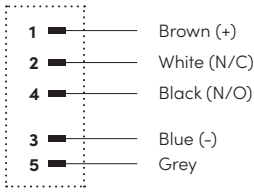

5 Pole

M12 Round Straight Female - 90° Female Connectors with Open Ended Wires

PVC			PUR			PUR/PVC		
Product Code	Color	Cable Length (meter)	Product Code	Color	Cable Length (meter)	Product Code	Color	Cable Length (meter)
RCC-M12-05-00F-90F-5001-005	Black	0.5	RCC-M12-05-00F-90F-6001-005	Black	0.5	RCC-M12-05-00F-90F-7001-005	Black	0.5
RCC-M12-05-00F-90F-5001-010		1	RCC-M12-05-00F-90F-6001-010		1	RCC-M12-05-00F-90F-7001-010		1
RCC-M12-05-00F-90F-5001-015		1.5	RCC-M12-05-00F-90F-6001-015		1.5	RCC-M12-05-00F-90F-7001-015		1.5
RCC-M12-05-00F-90F-5001-020		2	RCC-M12-05-00F-90F-6001-020		2	RCC-M12-05-00F-90F-7001-020		2
RCC-M12-05-00F-90F-5001-030		3	RCC-M12-05-00F-90F-6001-030		3	RCC-M12-05-00F-90F-7001-030		3
RCC-M12-05-00F-90F-5002-005	Grey	0.5	RCC-M12-05-00F-90F-6002-005	Grey	0.5	RCC-M12-05-00F-90F-7002-005	Grey	0.5
RCC-M12-05-00F-90F-5002-010		1	RCC-M12-05-00F-90F-6002-010		1	RCC-M12-05-00F-90F-7002-010		1
RCC-M12-05-00F-90F-5002-015		1.5	RCC-M12-05-00F-90F-6002-015		1.5	RCC-M12-05-00F-90F-7002-015		1.5
RCC-M12-05-00F-90F-5002-020		2	RCC-M12-05-00F-90F-6002-020		2	RCC-M12-05-00F-90F-7002-020		2
RCC-M12-05-00F-90F-5002-030		3	RCC-M12-05-00F-90F-6002-030		3	RCC-M12-05-00F-90F-7002-030		3
RCC-M12-05-00F-90F-5003-005	Yellow	0.5	RCC-M12-05-00F-90F-6003-005	Yellow	0.5	RCC-M12-05-00F-90F-7003-005	Yellow	0.5
RCC-M12-05-00F-90F-5003-010		1	RCC-M12-05-00F-90F-6003-010		1	RCC-M12-05-00F-90F-7003-010		1
RCC-M12-05-00F-90F-5003-015		1.5	RCC-M12-05-00F-90F-6003-015		1.5	RCC-M12-05-00F-90F-7003-015		1.5
RCC-M12-05-00F-90F-5003-020		2	RCC-M12-05-00F-90F-6003-020		2	RCC-M12-05-00F-90F-7003-020		2
RCC-M12-05-00F-90F-5003-030		3	RCC-M12-05-00F-90F-6003-030		3	RCC-M12-05-00F-90F-7003-030		3