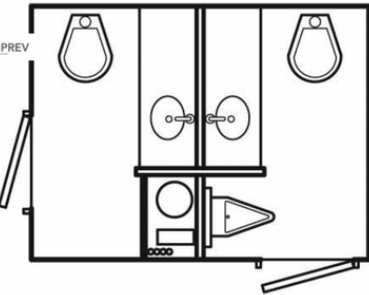

## Features

- 8' x 6'
- Private Female Restroom
- Private Male Restroom w/ Urinal
- Heat and Air conditioning
- Accommodates Up to 150 people
- AM/FM Player with Bluetooth
- Hot and Cold Running Water