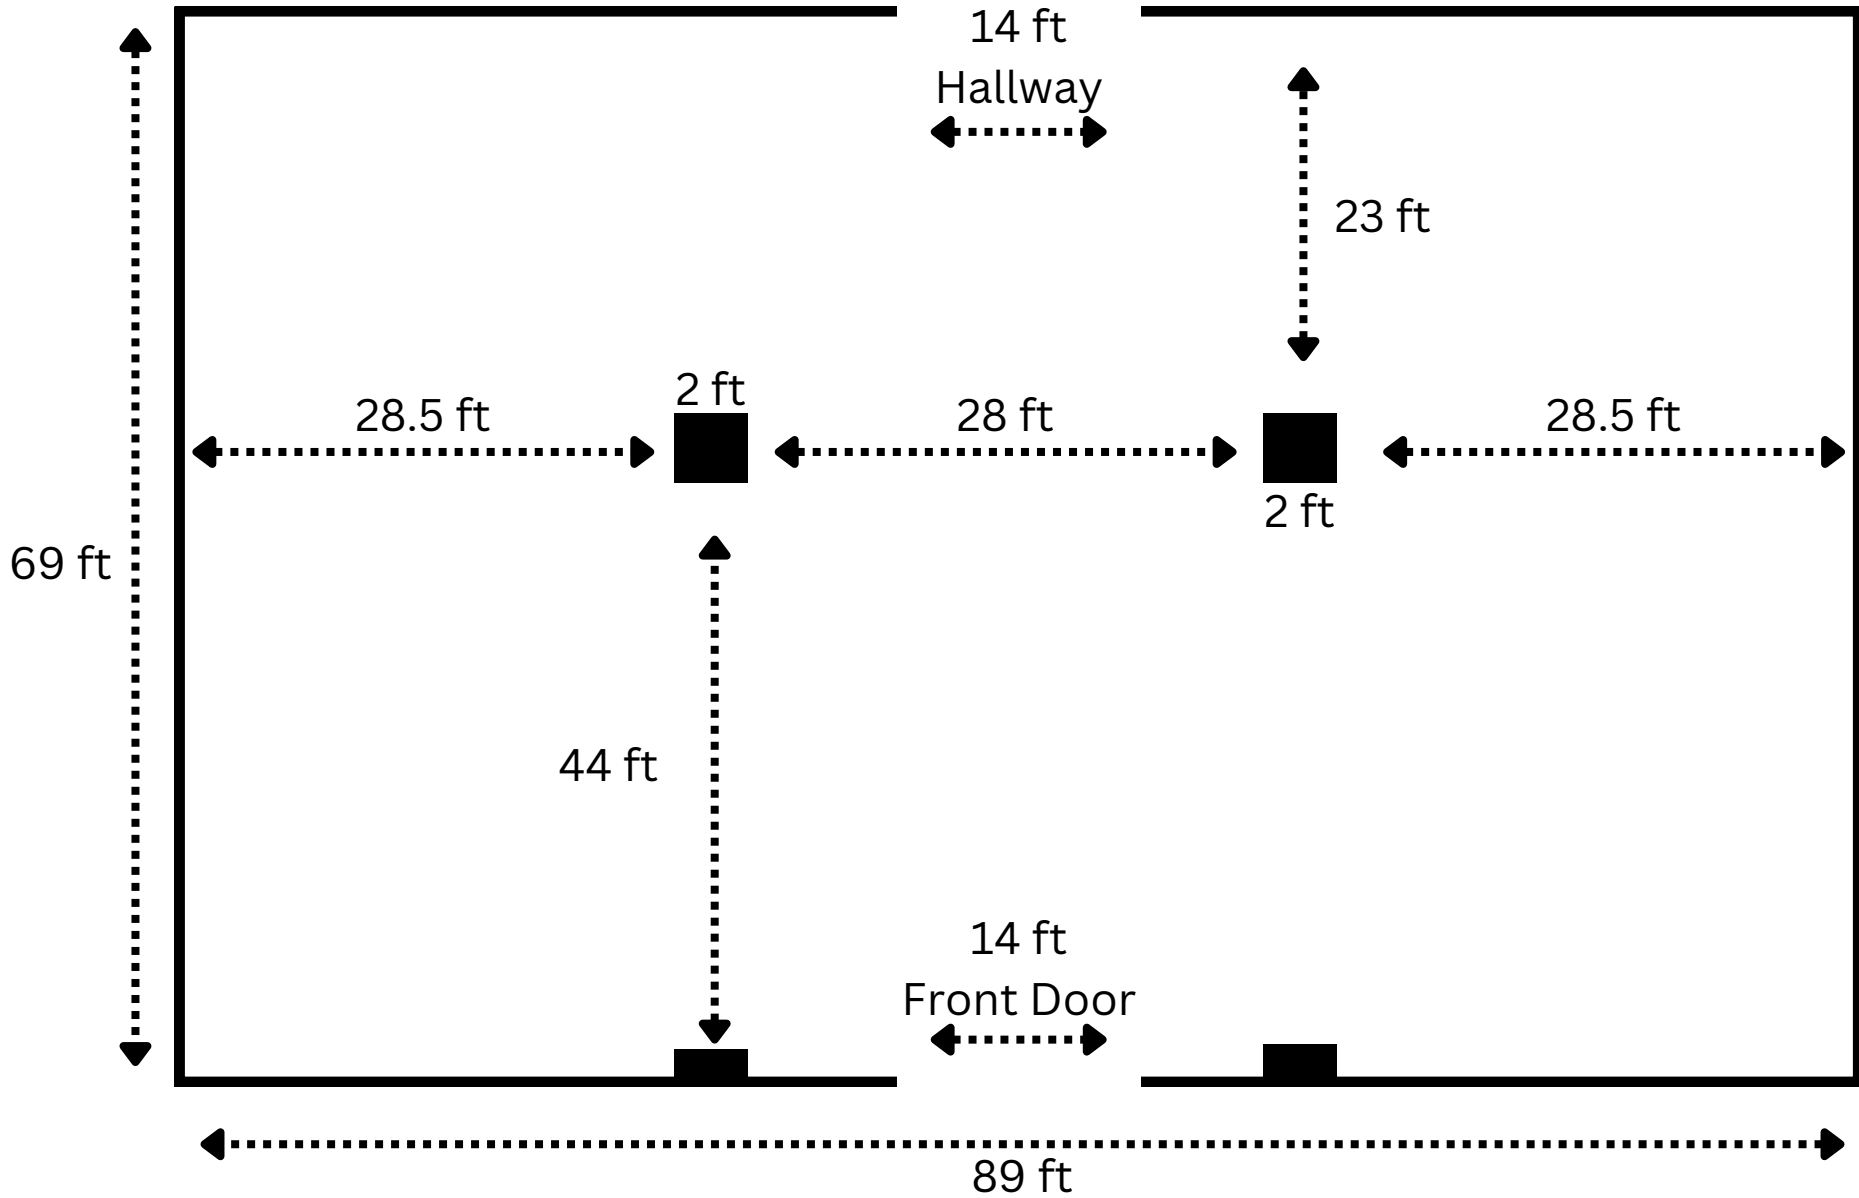

44th and Madison Ballroom Dimensions

■ Column 12 ft High Ceiling

44th and Madison Ballroom Dimensions

● (20) - 60in Round

■ (16) - 6ft Rectangular

▲ (10) - Cocktail Tables

4 Stage Panels
8' x 16'