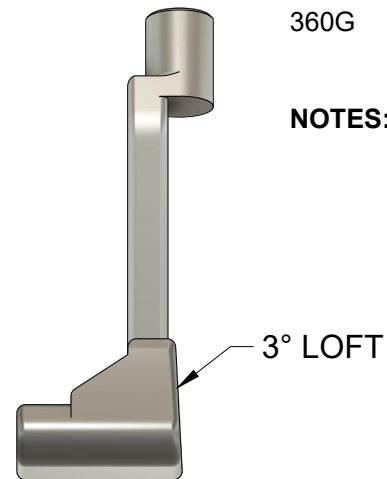

34"

35"

HAND:

Right

Left

GRIP/ COLOR:

TruBlu Oversized

Red

350G

360G

LIE ANGLE:

70°

72°

75°

NOTES:

FACE MILLING WILL BE A DEEP MILL
PATTERN UNLESS OTHERWISE SPECIFIED