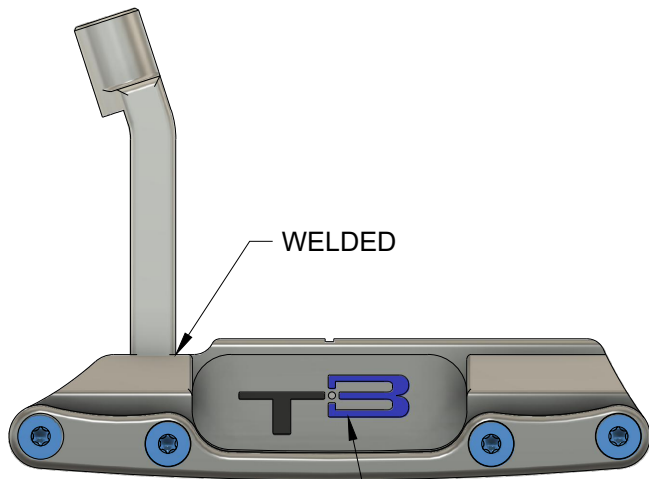

34"

35"

HAND:

Right

Left

GRIP/ COLOR:

TruBlu Oversized

Red

350G

360G

LIE ANGLE:

70°

72°

75°

NOTES:

FACE MILLING WILL BE A DEEP MILL
PATTERN UNLESS OTHERWISE SPECIFIED