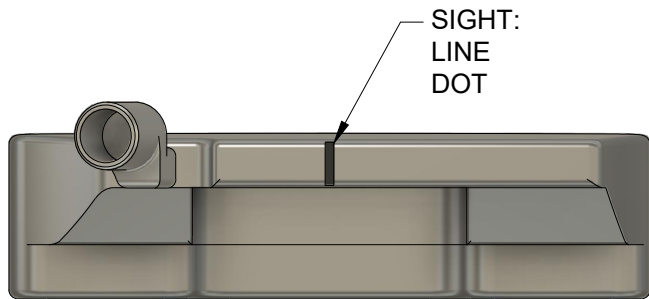

TRUBLU GOLF

MODEL: SCREW BACK

CUSTOMER NAME:

PHONE #:

EMAIL:

MATERIAL: 303 STAINLESS STEEL

LENGTH:

33"

34"

35"

HAND:

Right

Left

GRIP/ COLOR:

TruBlu Oversized

Red

Blue

White

Black

FINISH:

Glass Bead Blast

Torched

Brushed

HEAD WEIGHT :

350G

360G

LIE ANGLE:

70°

72°

75°

NOTES:

FACE MILLING WILL BE A DEEP MILL
PATTERN UNLESS OTHERWISE SPECIFIED