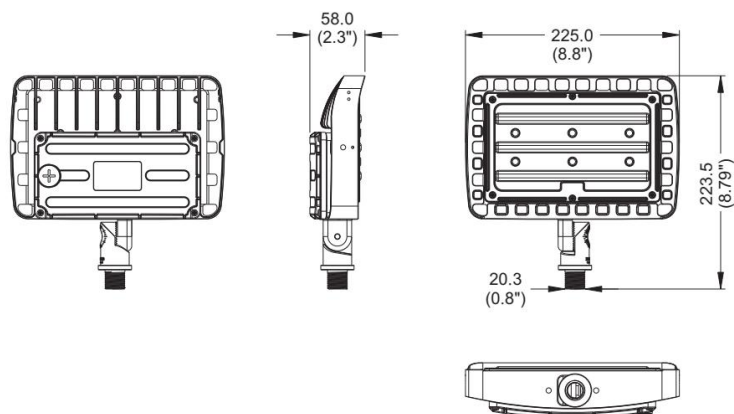

Knuckle mount