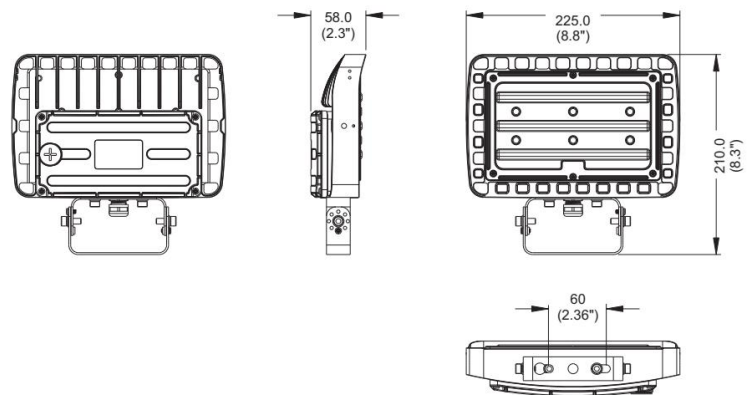

Product Size(mm/in) and 3 different mounting brackets

Trunnion Mount