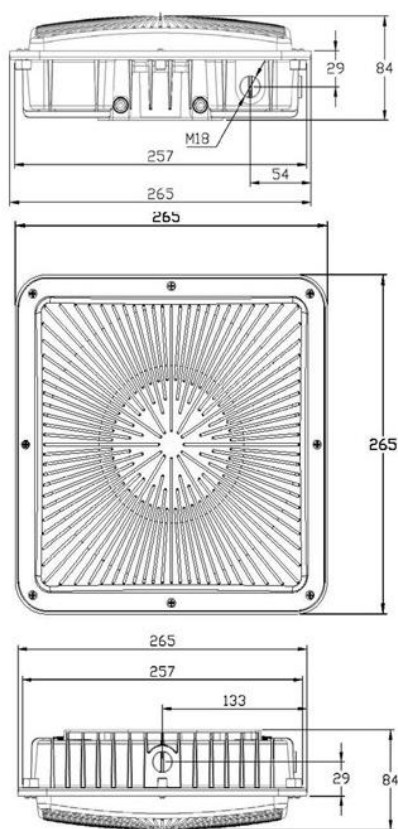

## GL LED 60/80W Canopy Light Fixture

### Features:

1. Sealed die-casting profile for indoor and outdoor
2. Lumen output :125lm/W
3. Polycarbonate optical lens with heat resisting
4. Three 1/2" threaded conduit and one 3/4" conduit entry points
5. Voltage input:120-347V,0-10V dimmable
6. Low profile design
7. UL/cUL listed for wet locations

### Dimension:

### GLCPR-60W-35K-OS:

The light fixture: power: 60 watts, CCT: 3500K, with occupancy sensor