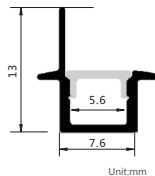

Product Features 产品特点

出光均匀柔和, 现将型材固定在墙上, 然后安装灯带, 无暗区, 整体实现见光不见灯的效果, 建议用恒压灯带。

Light is even and smooth, Fix the aluminum on the wall, then installing led strip light. No dark shadows, achieve the effect of Seeing the light while lamp is invisible. Constant voltage led strip light is recommend.

安装方式: 地脚线表面安装
Installation: surface installation

最大负载: 不超过18W/米, 光源建议选择1条DC12V/24V 2835 192灯/M灯带, 板宽不超过8mm
Max watt: Less than 18W/meter. Suggest with 1pcs DC12V/24V 2835 192led/meter led strip light, PCB size not over 8mm.

Product Spec 产品参数

材料/Material: AL6063-T5 PC罩/ PC cover: 磨砂Frosted/透明Transparent/乳白Opal

最长裁剪尺寸/Maximum length: 6M 适用范围/Application: 商业照明Commercial lighting/办公照明Office lighting

银silver 黑black 白white

备注: 可以根据客户的要求定制尺寸参数
Remarks: customized design size and spec available