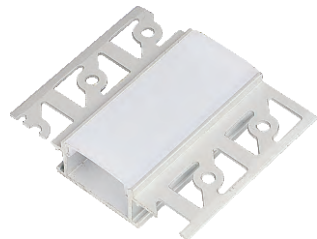

PXG-305

Product Features 产品特点

出光均匀柔和, 先安装灯带, 再安装型材, 无暗区, 整体实现见光不见灯的效果, 建议用恒压灯带。

Light is even and smooth, installing led strip light, then fixed the aluminium profiles. No dark shadows, achieve the effect of seeing the light while lamp is invisible. Constant voltage led strip light is recommend.

安装方式: 吸顶安装

Installation: Surface mounted installation

最大负载: 不超过24W/米, 光源建议选择1条DC12V/24V 2835 240灯/M 双排灯带, 板宽不超过20mm
Max watt: Less than 24w/meter. Suggest with 1pcs DC12V/24V 2835 240led/meter double raw led strip light, PCB size not over 20mm.

Accessories 配件

Unit:mm

Product Spec 产品参数

材料/Material: AL6063-T5

PC罩/ PC cover: 磨砂Frosted/透明Transparent/乳白Opal

最长裁剪尺寸/Maximum length: 3M

适用范围/Application: 商业照明Commercial lighting/办公照明Office lighting

银silver

黑black

白white

备注: 可以根据客户的要求定制尺寸参数
Remarks: customized design size and spec available

gl-light.ca