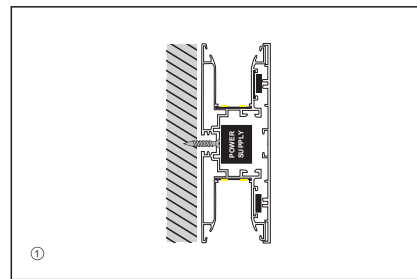

悬挂式安装方式 Pendant Installation Diagram

① 吊线安装在型材上
Cord Installed To Profile

② 打孔钉入天花板
Nail Into The Ceiling

③ 完成固定
Complete Fixed

INSTALLATION METHODS

壁挂式安装方式 Wall Mounted Diagram

① 安装型材至墙壁
Installing profiles to wall

② 安装电源、光源、面罩、堵头
Installation of driver, light source pc cover and end cap

③ 完成固定
Complete Fixed

INSTALLATION METHODS

壁挂式安装方式 Wall Mounted Diagram

① 安装型材至墙壁
Installing profiles to wall

② 安装电源、光源、面罩、堵头
完成固定
Installation of driver, light source pc cover and end cap
Complete Fixed

INSTALLATION METHODS

嵌入式安装方式 Recessed Installation Diagram

① 卡子安装至型材上
Clip Installed To Profile

② 垂直推入槽中
Push Into The Slot

③ 完成固定
Complete Fixed

INSTALLATION METHODS

嵌入式安装方式 Recessed Installation Diagram

① 卡子安装至型材上
Clip Installed To Profile

② 直接嵌入槽中
Insert directly into the slot

③ 完成固定
Complete Fixed

PXG-103-A

Product Features 产品特点

出光均匀柔和,需预先挖好型材尺寸沟,再埋装型材,最后安装灯带,无暗区,整体实现见光不见灯的效果,建议用恒压灯带。

Light is even and smooth,it is necessary to preset the size slot of proximate matter,then fill the proximate matter, finally installing led strip light.No dark shadows,achieve the effect of Seeing the light while lamp is invisible.Constant voltage led strip light is recommend.