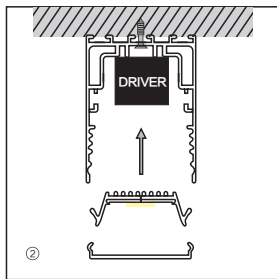

INSTALLATION METHODS

吸顶式安装方式 Surface Mounted Diagram

① 安装型材至天花板
Installing profiles to ceiling

② 安装电源、光源、面罩、堵头
Installation of driver, light source
pc cover and end cap

③ 完成固定
Complete Fixed

INSTALLATION METHODS

悬挂式安装方式 Pendant Installation Diagram

① 吊线安装在型材上
Cord Installed To Profile

② 打孔钉入天花板
Nail Into The Ceiling

③ 完成固定
Complete Fixed

INSTALLATION METHODS

壁挂式安装方式 Wall Mounted Diagram

① 安装型材至墙壁
Installing profiles to wall