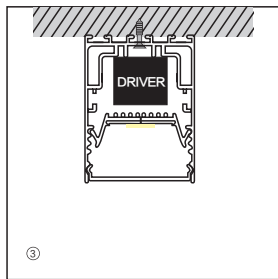

INSTALLATION METHODS

吸顶式安装方式 Surface Mounted Diagram

① 安装型材至天花板
Installing profiles to ceiling

② 安装电源、光源、面罩、堵头
Installation of driver, light source
pc cover and end cap

③ 完成固定
Complete Fixed

INSTALLATION METHODS

悬挂式安装方式 Pendant Installation Diagram

① 吊线安装在型材上
Cord Installed To Profile

② 打孔钉入天花板
Nail Into The Ceiling

③ 完成固定
Complete Fixed

INSTALLATION METHODS

壁挂式安装方式 Wall Mounted Diagram

① 安装型材至墙壁
Installing profiles to wall