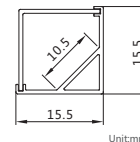

Product Features 产品特点

出光均匀柔和，先安装灯带，固定好安装卡扣，再安装型材，无暗区，整体实现见光不见灯的效果，建议用恒压灯带。

Light is even and smooth, installing led strip light, then fixed the clips, finally installing the aluminium profiles. No dark shadows, achieve the effect of seeing the light while lamp is invisible. Constant voltage led strip light is recommend.

安装方式：墙角卡扣安装

Installation: Wall corner surface mounted installation

最大负载：不超过18W/米，光源建议选择1条DC12V/24V 2835 120灯/M 灯带，板宽不超过10mm

Max watt: Less than 18w/meter. Suggest with 1pcs DC12V/24V 2835 120led/meter led strip light, PCB size not over 10mm

Accessories 配件