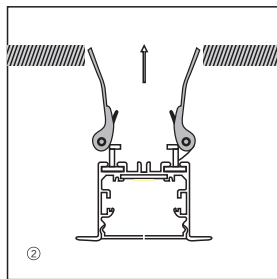

悬挂式安装方式 Pendant Installation Diagram

① 吊线安装在型材上
Cord Installed To Profile

② 打孔钉入天花板
Nail Into The Ceiling

③ 完成固定
Complete Fixed

INSTALLATION METHODS

壁挂式安装方式 Wall Mounted Diagram

① 安装型材至墙壁
Installing profiles to wall

② 安装电源、光源、面罩、堵头
Installation of driver, light source pc cover and end cap

③ 完成固定
Complete Fixed

INSTALLATION METHODS

壁挂式安装方式 Wall Mounted Diagram

① 安装型材至墙壁
Installing profiles to wall

② 安装电源、光源、面罩、堵头
完成固定
Installation of driver, light source pc cover and end cap
Complete Fixed

INSTALLATION METHODS

嵌入式安装方式 Recessed Installation Diagram

① 卡子安装至型材上
Clip Installed To Profile

② 垂直推入槽中
Push Into The Slot

③ 完成固定
Complete Fixed

INSTALLATION METHODS

嵌入式安装方式 Recessed Installation Diagram

① 卡子安装至型材上
Clip Installed To Profile

② 直接嵌入槽中
Insert directly into the slot

③ 完成固定
Complete Fixed

PXG-103-A

Product Features 产品特点

出光均匀柔和,需预先挖好型材尺寸沟,再埋装型材,最后安装灯带,无暗区,整体实现见光不见灯的效果,建议用恒压灯带。

Light is even and smooth,it is necessary to preset the size slot of proximate matter,then fill the proximate matter, finally installing led strip light.No dark shadows,achieve the effect of Seeing the light while lamp is invisible.Constant voltage led strip light is recommend.