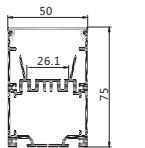

Accessories 配件

Unit:mm

材料/Material: AL6063-T5

PC罩/ PC cover: 磨砂Frosted/透明Transparent/乳白Opal

最长裁剪尺寸/Maximum length:6M

适用范围/Application: 商业照明Commercial lighting/办公照明Office lighting