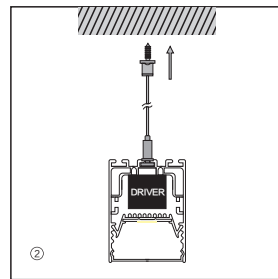

INSTALLATION METHODS

吸顶式安装方式 Surface Mounted Diagram

① 安装型材至天花板
Installing profiles to ceiling

② 安装电源、光源、面罩、堵头
Installation of driver, light source
pc cover and end cap

③ 完成固定
Complete Fixed

INSTALLATION METHODS

悬挂式安装方式 Pendant Installation Diagram

① 吊线安装在型材上
Cord Installed To Profile

② 打孔钉入天花板
Nail Into The Ceiling

③ 完成固定
Complete Fixed

INSTALLATION METHODS

壁挂式安装方式 Wall Mounted Diagram

① 安装型材至墙壁
Installing profiles to wall