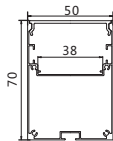

Accessories 配件