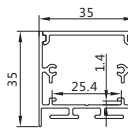

Accessories 配件

Unit:mm

Product Spec 产品参数

材料/Material: AL6063-T5

PC罩/ PC cover: 磨砂Frosted/透明Transparent/乳白Opal

最长裁剪尺寸/Maximum length: 6M

适用范围/Application: 商业照明Commercial lighting/办公照明Office lighting