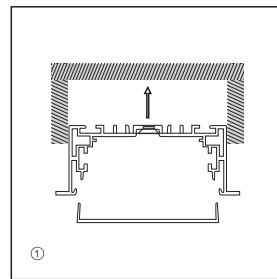

② 安装电源、光源、面罩、堵头
Installation of driver, light source pc cover and end cap

③ 完成固定
Complete Fixed

INSTALLATION METHODS

壁挂式安装方式 Wall Mounted Diagram

① 安装型材至墙壁
Installing profiles to wall

② 安装电源、光源、面罩、堵头
完成固定
Installation of driver, light source pc cover and end cap
Complete Fixed

INSTALLATION METHODS

嵌入式安装方式 Recessed Installation Diagram

① 卡子安装至型材上
Clip Installed To Profile

② 垂直推入槽中
Push Into The Slot

③ 完成固定
Complete Fixed

INSTALLATION METHODS

嵌入式安装方式 Recessed Installation Diagram

① 卡子安装至型材上
Clip Installed To Profile

② 直接嵌入槽中
Insert directly into the slot

③ 完成固定
Complete Fixed

PXG-103-A

Product Features 产品特点

出光均匀柔和,需预先挖好型材尺寸沟,再埋装型材,最后安装灯带,无暗区,整体实现见光不见灯的效果,建议用恒压灯带。

Light is even and smooth,it is necessary to preset the size slot of proximate matter,then fill the proximate matter, finally installing led strip light.No dark shadows,achieve the effect of Seeing the light while lamp is invisible.Constant voltage led strip light is recommend.