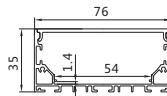

Accessories 配件

Unit:mm

Product Spec 产品参数

材料/Material: AL6063-T5

PC罩/ PC cover: 磨砂Frosted/透明Transparent/乳白Opal

最长裁剪尺寸/Maximum length: 6M

适用范围/Application: 商业照明Commercial lighting/办公照明Office lighting