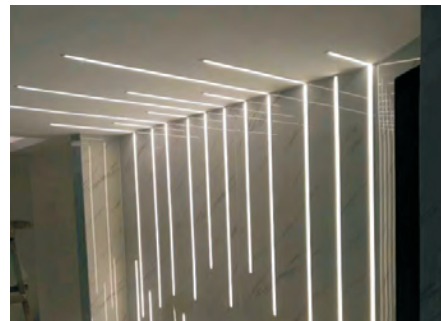

PXG-1203

Product Features 产品特点

出光均匀柔和，先安装灯带，固定好安装卡扣，再安装型材，无暗区，整体实现见光不见灯的效果，建议用恒压灯带。

Light is even and smooth, installing led strip light, then fixed the clips, finally installing the aluminium profiles. No dark shadows, achieve the effect of seeing the light while lamp is invisible. Constant voltage led strip light is recommend.

安装方式：墙角卡扣安装

Installation: Wall corner surface mounted installation

最大负载：不超过18W/米，光源建议选择1条DC12V/24V 2835 120灯/M 灯带，板宽不超过12mm

Max watt: Less than 18w/meter. Suggest with 1pcs DC12V/24V 2835 120led/meter led strip light, PCB size not over 12mm.

Product Spec 产品参数

材料/Material: AL6063-T5

PC罩/ PC cover: 磨砂Frosted/透明Transparent/乳白Opal

最长裁剪尺寸/Maximum length: 3M

适用范围/Application: 商业照明Commercial lighting/办公照明Office lighting

银silver

黑black

白white

备注：可以根据客户的要求定制尺寸参数
Remarks: customized design size and spec available

Accessories 配件