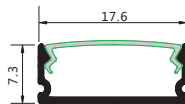

Unit:mm

Product Spec 产品参数

材料/Material: AL6063-T5

PC罩/ PC cover: 磨砂Frosted/透明Transparent/乳白Opal

最长裁剪尺寸/Maximum length: 3M

适用范围/Application: 商业照明Commercial lighting/办公照明Office lighting