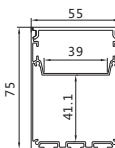

Accessories 配件

Unit:mm

材料/Material: AL6063-T5

PC罩/ PC cover: 磨砂Frosted/透明Transparent/乳白Opal

最长裁剪尺寸/Maximum length: 6M

适用范围/Application: 商业照明Commercial lighting/办公照明Office lighting