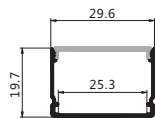

Accessories 配件