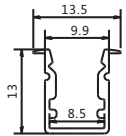

Accessories 配件