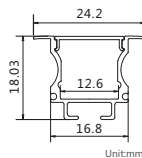

Accessories 配件

Unit:mm