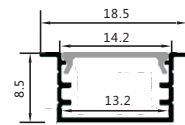

Product Features 产品特点

出光均匀柔和,需预先挖好型材尺寸沟,再埋装型材,最后安装灯带,无暗区,整体实现见光不见灯的效果,建议用恒压灯带。

Light is even and smooth,it is necessary to preset the size slot of proximate matter,then fill the proximate matter, finally installing led strip light.No dark shadows,achieve the effect of Seeing the light while lamp is invisible.Constant voltage led strip light is recommend.

安装方式:嵌入到墙体或者天花

Installation:Embedded in wall or ceiling

最大负载:不超过18W/米,光源建议选择1条DC12V/24V 2835 192灯/M 灯带,板宽不超过12mm

Max watt: Less than 18w/meter. Suggest with 1pcs DC12V/24V 2835 192led/meter led strip light,PCB size not over 12mm.

Accessories 配件

Unit:mm

材料/Material: AL6063-T5

PC罩/ PC cover: 磨砂Frosted/透明Transparent/乳白Opal

最长裁剪尺寸/Maximum length: 3M

适用范围/Application: 商业照明Commercial lighting/办公照明Office lighting