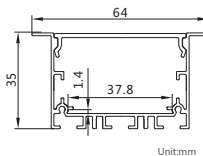

Accessories 配件