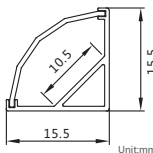

Product Features 产品特点

出光均匀柔和，先安装灯带，固定好安装卡扣，再安装型材，无暗区，整体实现见光不见灯的效果，建议用恒压灯带。

Light is even and smooth, installing led strip light, then fixed the clips, finally installing the aluminium profiles. No dark shadows, achieve the effect of seeing the light while lamp is invisible. Constant voltage led strip light is recommend.

安装方式：墙角卡扣安装

Installation: Wall corner surface mounted installation

最大负载：不超过18W/米，光源建议选择1条DC12V/24V 2835 120灯/M 灯带，板宽不超过10mm

Max watt: Less than 18w/meter. Suggest with 1pcs DC12V/24V 2835 120led/meter led strip light, PCB size not over 10mm.

Accessories 配件