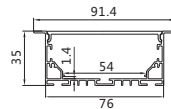

Accessories 配件

Unit:mm

Product Spec 产品参数

材料/Material: AL6063-T5

PC罩/ PC cover: 磨砂Frosted/透明Transparent/乳白Opal

最长裁剪尺寸/Maximum length: 6M

适用范围/Application: 商业照明Commercial lighting/办公照明Office lighting