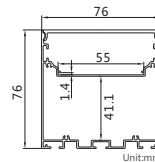

Accessories 配件

Product Spec 产品参数

材料/Material: AL6063-T5

PC罩/ PC cover: 磨砂Frosted/透明Transparent/乳白Opal

最长裁剪尺寸/Maximum length: 6M

适用范围/Application: 商业照明Commercial lighting/办公照明Office lighting

银silver 黑black 白white

备注: 可以根据客户的要求定制尺寸参数
Remarks: customized design size and spec available