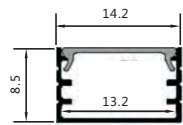

Product Features 产品特点

出光均匀柔和,先安装灯带,再安装型材,无暗区,整体实现见光不见灯的效果,建议用恒压灯带。

Light is even and smooth, installing led strip light, then fixed the aluminium profiles. No dark shadows, achieve the effect of seeing the light while lamp is invisible. Constant voltage led strip light is recommend.

安装方式:吸顶安装

Installation: Surface mounted installation

最大负载:不超过18W/米,光源建议选择1条DC12V/24V 2835 192灯/M 灯带,板宽不超过12mm

Max watt: Less than 18w/meter. Suggest with 1pcs DC12V/24V 2835 192led/meter led strip light, PCB size not over 12mm

Accessories 配件

Unit:mm

材料/Material: AL6063-T5

PC罩/ PC cover: 磨砂Frosted/透明Transparent/乳白Opal

最长裁剪尺寸/Maximum length: 3M

适用范围/Application: 商业照明Commercial lighting/办公照明Office lighting