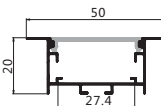

Accessories 配件

Unit:mm

Product Spec 产品参数

材料/Material: AL6063-T5

PC罩/ PC cover: 磨砂Frosted/透明Transparent/乳白Opal

最长裁剪尺寸/Maximum length:3M

适用范围/Application: 商业照明Commercial lighting/办公照明Office lighting