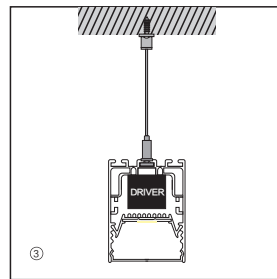

INSTALLATION METHODS

吸顶式安装方式 Surface Mounted Diagram

① 安装型材至天花板
Installing profiles to ceiling

② 安装电源、光源、面罩、堵头
Installation of driver, light source
pc cover and end cap

③ 完成固定
Complete Fixed

INSTALLATION METHODS

悬挂式安装方式 Pendant Installation Diagram

① 吊线安装在型材上
Cord Installed To Profile

② 打孔钉入天花板
Nail Into The Ceiling

③ 完成固定
Complete Fixed

INSTALLATION METHODS

壁挂式安装方式 Wall Mounted Diagram

① 安装型材至墙壁
Installing profiles to wall