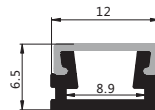

Accessories 配件

Unit:mm

Product Spec 产品参数

材料/Material: AL6063-T5

PC罩/ PC cover: 磨砂Frosted/透明Transparent/乳白Opal

最长裁剪尺寸/Maximum length:3M

适用范围/Application: 商业照明Commercial lighting/办公照明Office lighting