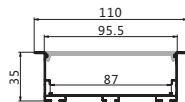

Accessories 配件

Unit:mm

Product Spec 产品参数

材料/Material: AL6063-T5

PC罩/ PC cover: 磨砂Frosted/透明Transparent/乳白Opal

最长裁剪尺寸/Maximum length:6M

适用范围/Application: 商业照明Commercial lighting/办公照明Office lighting