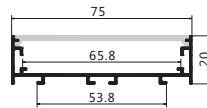

Accessories 配件

Unit:mm

Product Spec 产品参数

材料/Material: AL6063-T5

PC罩/ PC cover: 磨砂Frosted/透明Transparent/乳白Opal

最长裁剪尺寸/Maximum length:6M

适用范围/Application: 商业照明Commercial lighting/办公照明Office lighting