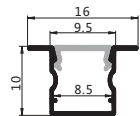

Product Features 产品特点

出光均匀柔和,需预先挖好型材尺寸沟,再埋装型材,最后安装灯带,无暗区,整体实现见光不见灯的效果,建议用恒压灯带。

Light is even and smooth, it is necessary to preset the size slot of proximate matter, then fix the proximate matter, finally installing led strip light. No dark shadows, achieve the effect of Seeing the light while lamp is invisible. Constant voltage led strip light is recommend.

安装方式:嵌入到墙体或者天花

Installation: Embedded in wall or ceiling

最大负载:不超过18W/米,光源建议选择1条DC12V/24V 2835 192灯/M灯带,板宽不超过8mm
Max watt: Less than 18W/meter. Suggest with 1pcs DC12V/24V 2835 192led/meter led strip light, PCB size not over 8mm.

Accessories 配件

Unit:mm

Product Spec 产品参数

材料/Material: AL6063-T5

PC罩/ PC cover: 磨砂Frosted/透明Transparent/乳白Opal

最长裁剪尺寸/Maximum length: 3M

适用范围/Application: 商业照明Commercial lighting/办公照明Office lighting