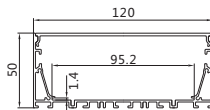

Accessories 配件

Unit:mm

Product Spec 产品参数

材料/Material: AL6063-T5

PC罩/ PC cover: 磨砂Frosted/透明Transparent/乳白Opal

最长裁剪尺寸/Maximum length: 6M

适用范围/Application: 商业照明Commercial lighting/办公照明Office lighting