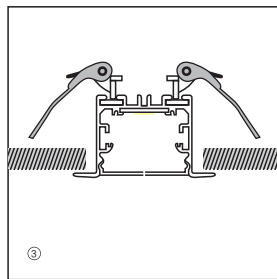

② 安装电源、光源、面罩、堵头
Installation of driver, light source pc cover and end cap

③ 完成固定
Complete Fixed

INSTALLATION METHODS

壁挂式安装方式 Wall Mounted Diagram

① 安装型材至墙壁
Installing profiles to wall

② 安装电源、光源、面罩、堵头
完成固定
Installation of driver, light source pc cover and end cap
Complete Fixed

INSTALLATION METHODS

嵌入式安装方式 Recessed Installation Diagram

① 卡子安装至型材上
Clip Installed To Profile

② 垂直推入槽中
Push Into The Slot

③ 完成固定
Complete Fixed

INSTALLATION METHODS

嵌入式安装方式 Recessed Installation Diagram

① 卡子安装至型材上
Clip Installed To Profile

② 直接嵌入槽中
Insert directly into the slot

③ 完成固定
Complete Fixed

PXG-103-A

Product Features 产品特点

出光均匀柔和,需预先挖好型材尺寸沟,再埋装型材,最后安装灯带,无暗区,整体实现见光不见灯的效果,建议用恒压灯带。

Light is even and smooth,it is necessary to preset the size slot of proximate matter,then fill the proximate matter, finally installing led strip light.No dark shadows,achieve the effect of Seeing the light while lamp is invisible.Constant voltage led strip light is recommend.