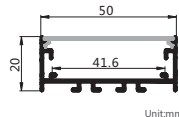

Accessories 配件