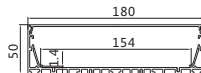

Product Features 产品特点

出光均匀柔和，先安装灯带，固定好安装卡扣或者吊线，再安装型材，无暗区，整体实现见光不见灯的效果，建议用恒压灯带。

Light is even and smooth, installing led strip light, then fixed the clips or hanging wire, finally installing the aluminium profiles. No dark shadows, achieve the effect of seeing the light while lamp is invisible. Constant voltage led strip light is recommend.

安装方式：吸顶卡扣安装或者吊线安装

Installation: Surface mounted or Pendant installation

最大负载：不超过120W/米，光源建议选择5条DC12V/24V 2835 120灯/M 灯带，板宽不超过154mm

Max watt: Less than 120w/meter. Suggest with 5pcs DC12V/24V 2835 120led/meter led strip light, PCB size not over 154mm.

Accessories 配件

Unit:mm

Product Spec 产品参数

材料/Material: AL6063-T5

PC罩/ PC cover: 磨砂Frosted/透明Transparent/乳白Opal

最长裁剪尺寸/Maximum length: 6M

适用范围/Application: 商业照明Commercial lighting/办公照明Office lighting