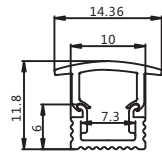

Product Features 产品特点

出光均匀柔和,需预先挖好型材尺寸沟,再埋装型材,最后安装灯带,无暗区,整体实现见光不见灯的效果,建议用恒压灯带。

Light is even and smooth, it is necessary to preset the size slot of proximate matter, then fill the proximate matter, finally installing led strip light. No dark shadows, achieve the effect of seeing the light while lamp is invisible. Constant voltage led strip light is recommended.

安装方式: 嵌入10毫米板
Installation: for 10mm Board

最大负载: 不超过18W/米, 光源建议选择1条DC12V/24V 2835 192灯/M灯带, 板宽不超过5mm
Max watt: Less than 18W/meter. Suggest with 1pcs DC12V/24V 2835 192led/meter led strip light, PCB size not over 5mm.

Unit:mm

Product Spec 产品参数

材料/Material: AL6063-T5

PC罩/ PC cover: 磨砂Frosted/透明Transparent/乳白Opal

最长裁剪尺寸/Maximum length: 6M

适用范围/Application: 商业照明Commercial lighting/办公照明Office lighting