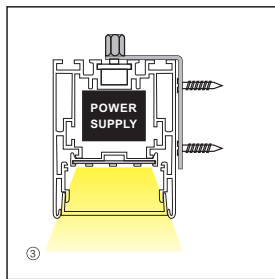

悬挂式安装方式 Pendant Installation Diagram

① 吊线安装在型材上
Cord Installed To Profile

② 打孔钉入天花板
Nail Into The Ceiling

③ 完成固定
Complete Fixed

INSTALLATION METHODS

壁挂式安装方式 Wall Mounted Diagram

① 安装型材至墙壁
Installing profiles to wall

② 安装电源、光源、面罩、堵头
Installation of driver, light source pc cover and end cap

③ 完成固定
Complete Fixed

INSTALLATION METHODS

壁挂式安装方式 Wall Mounted Diagram

① 安装型材至墙壁
Installing profiles to wall

② 安装电源、光源、面罩、堵头
完成固定
Installation of driver, light source pc cover and end cap
Complete Fixed