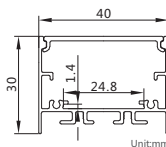

Accessories 配件