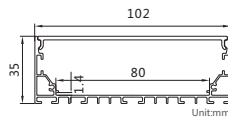

Accessories 配件