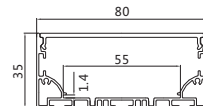

Accessories 配件

Unit:mm

Product Spec 产品参数

材料/Material: AL6063-T5

PC罩/ PC cover: 磨砂Frosted/透明Transparent/乳白Opal

最长裁剪尺寸/Maximum length: 6M

适用范围/Application: 商业照明Commercial lighting/办公照明Office lighting