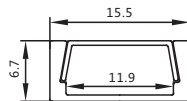

Accessories 配件