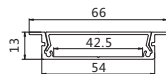

安装方式: 嵌入到墙体或者天花
Installation: Embedded in wall or ceiling.

最大负载: 不超过40W/米, 光源建议选择2条DC12V/24V 2835 120灯/M 灯带, 板宽不超过42mm
Max watt: Less than 40w/meter. Suggest with 2pcs DC12V/24V 2835 120led/meter led strip light, PCB size not over 42mm.