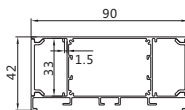

Accessories 配件

Unit:mm

Product Spec 产品参数

材料/Material: AL6063-T5

PC罩/ PC cover: 磨砂Frosted/透明Transparent/乳白Opal

最长裁剪尺寸/Maximum length: 6M

适用范围/Application: 商业照明Commercial lighting/办公照明Office lighting