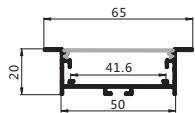

Accessories 配件