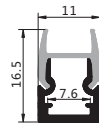

PXG-507 (For 18mm board)

Product Features 产品特点

出光均匀柔和,先安装灯带,固定好安装卡扣,再安装型材,无暗区,整体实现见光不见灯的效果,建议用恒压灯带。

Light is even and smooth, installing led strip light. then fixed the clips, finally installing the aluminum profiles. No dark shadows, achieve the effect of Seeing the light while lamp is invisible. Constant voltage led strip light is recommend.

安装方式: 18毫米夹层板灯
Installation: for 18mm board

最大负载: 不超过18W/米,光源建议选择1条DC12V/24V 2835 192灯/M灯带,板宽不超过8mm
Max watt: Less than 18W/meter. Suggest with 1pcs DC12V/24V 2835 192led/meter led strip light, PCB size not over 8mm.

Product Spec 产品参数

材料/Material: AL6063-T5

PC罩/ PC cover: 磨砂Frosted/透明Transparent/乳白Opal

最长裁剪尺寸/Maximum length: 6M

适用范围/Application: 商业照明Commercial lighting/办公照明Office lighting

银silver 黑black 白white

备注: 可以根据客户的要求定制尺寸参数
Remarks: customized design size and spec available

Accessories 配件

Unit:mm

PXG-508 (For 8mm glass)

Product Features 产品特点

出光均匀柔和,先安装灯带,再安装型材,无暗区,整体实现见光不见灯的效果,建议用恒压灯带

Light is even and smooth, installing led strip light, then installing the aluminum profiles. No dark shadows, achieve the effect of Seeing the light while lamp is invisible. Constant voltage led strip light is recommend.

安装方式: 8毫米夹玻璃灯
Installation: for 8mm Glass shelf

最大负载: 不超过18W/米,光源建议选择1条DC12V/24V 2835 192灯/M灯带,板宽不超过5mm
Max watt: Less than 18W/meter. Suggest with 1pcs DC12V/24V 2835 192led/meter led strip light, PCB size not over 5mm.

Product Spec 产品参数

材料/Material: AL6063-T5

PC罩/ PC cover: 磨砂Frosted/透明Transparent/乳白Opal

最长裁剪尺寸/Maximum length: 6M

适用范围/Application: 商业照明Commercial lighting/办公照明Office lighting

银silver 黑black 白white

备注: 可以根据客户的要求定制尺寸参数
Remarks: customized design size and spec available

Unit:mm