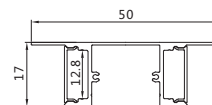

Product Features 产品特点

出光均匀柔和，先安装灯带，固定好安装卡扣，再安装型材，无暗区，整体实现见光不见灯的效果，建议用恒压灯带。

Light is even and smooth, installing led strip light, then fixed the clips, finally installing the aluminium profiles. No dark shadows, achieve the effect of seeing the light while lamp is invisible. Constant voltage led strip light is recommend.

安装方式：墙壁卡扣安装

Installation: Wall mounted installation

最大负载：不超过18W/米，光源建议选择1条DC12V/24V 2835 192灯/M 灯带，板宽不超过12mm

Max watt: Less than 18w/meter. Suggest with 1pcs DC12V/24V 2835 192led/meter led strip light, PCB size not over 12mm

Accessories 配件

Unit:mm

Product Spec 产品参数

材料/Material: AL6063-T5

PC罩/ PC cover: 磨砂Frosted/透明Transparent/乳白Opal

最长裁剪尺寸/Maximum length: 3M

适用范围/Application: 商业照明Commercial lighting/办公照明Office lighting