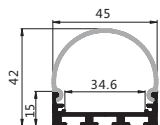

Accessories 配件

Unit:mm

材料/Material: AL6063-T5

PC罩/ PC cover: 磨砂Frosted/透明Transparent/乳白Opal

最长裁剪尺寸/Maximum length:6M

适用范围/Application: 商业照明Commercial lighting/办公照明Office lighting