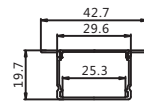

Accessories 配件