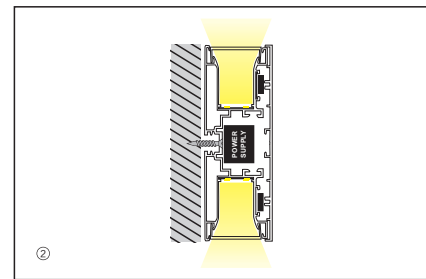

悬挂式安装方式 Pendant Installation Diagram

① 吊线安装在型材上
Cord Installed To Profile

② 打孔钉入天花板
Nail Into The Ceiling

③ 完成固定
Complete Fixed

INSTALLATION METHODS

壁挂式安装方式 Wall Mounted Diagram

① 安装型材至墙壁
Installing profiles to wall

② 安装电源、光源、面罩、堵头
Installation of driver, light source pc cover and end cap

③ 完成固定
Complete Fixed

INSTALLATION METHODS

壁挂式安装方式 Wall Mounted Diagram

① 安装型材至墙壁
Installing profiles to wall

② 安装电源、光源、面罩、堵头
完成固定
Installation of driver, light source pc cover and end cap
Complete Fixed

INSTALLATION METHODS

嵌入式安装方式 Recessed Installation Diagram

① 卡子安装至型材上
Clip Installed To Profile

② 垂直推入槽中
Push Into The Slot

③ 完成固定
Complete Fixed

INSTALLATION METHODS

嵌入式安装方式 Recessed Installation Diagram

① 卡子安装至型材上
Clip Installed To Profile

② 直接嵌入槽中
Insert directly into the slot

③ 完成固定
Complete Fixed

PXG-103-A

Product Features 产品特点

出光均匀柔和,需预先挖好型材尺寸沟,再埋装型材,最后安装灯带,无暗区,整体实现见光不见灯的效果,建议用恒压灯带。

Light is even and smooth,it is necessary to preset the size slot of proximate matter,then fill the proximate matter, finally installing led strip light.No dark shadows,achieve the effect of Seeing the light while lamp is invisible.Constant voltage led strip light is recommend.