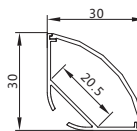

Accessories 配件