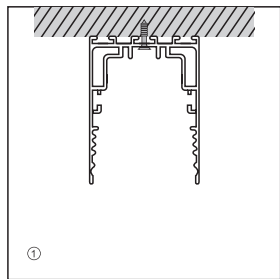

INSTALLATION METHODS

吸顶式安装方式 Surface Mounted Diagram

① 安装型材至天花板
Installing profiles to ceiling

② 安装电源、光源、面罩、堵头
Installation of driver, light source
pc cover and end cap

③ 完成固定
Complete Fixed

INSTALLATION METHODS

悬挂式安装方式 Pendant Installation Diagram

① 吊线安装在型材上
Cord Installed To Profile

② 打孔钉入天花板
Nail Into The Ceiling

③ 完成固定
Complete Fixed

INSTALLATION METHODS

壁挂式安装方式 Wall Mounted Diagram

① 安装型材至墙壁
Installing profiles to wall