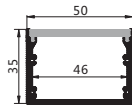

Accessories 配件