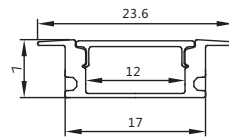

Product Features 产品特点

出光均匀柔和, 需预先挖好型材尺寸沟, 再埋装型材, 最后安装灯带, 无暗区, 整体实现见光不见灯的效果, 建议用恒压灯带。

Light is even and smooth, it is necessary to preset the size slot of proximate matter, then fill the proximate matter, finally installing led strip light. No dark shadows, achieve the effect of seeing the light while lamp is invisible. Constant voltage led strip light is recommend.

安装方式: 嵌入到墙体或者天花

Installation: Embedded in wall or ceiling

最大负载: 不超过18W/米, 光源建议选择1条DC12V/24V 2835 192灯/M 灯带, 板宽不超过12mm

Max watt: Less than 18w/meter. Suggest with 1pcs DC12V/24V 2835 192led/meter led strip light, PCB size not over 12mm.

Accessories 配件

Unit:mm

Product Spec 产品参数

材料/Material: AL6063-T5

PC罩/ PC cover: 磨砂Frosted/透明Transparent/乳白Opal

最长裁剪尺寸/Maximum length: 3M

适用范围/Application: 商业照明Commercial lighting/办公照明Office lighting