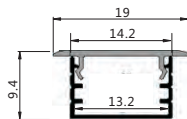

Accessories 配件

Unit:mm

Product Spec 产品参数

材料/Material: AL6063-T5

PC罩/ PC cover: 磨砂Frosted/透明Transparent/乳白Opal

最长裁剪尺寸/Maximum length: 3M

适用范围/Application: 商业照明Commercial lighting/办公照明Office lighting

银silver

黑black

白white

备注: 可以根据客户的要求定制尺寸参数

Remarks: customized design size and spec available