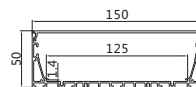

Accessories 配件

Unit:mm

Product Spec 产品参数

材料/Material: AL6063-T5

PC罩/ PC cover: 磨砂Frosted/透明Transparent/乳白Opal

最长裁剪尺寸/Maximum length: 6M

适用范围/Application: 商业照明Commercial lighting/办公照明Office lighting