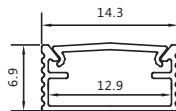

Accessories 配件

Unit:mm

Product Spec 产品参数

材料/Material: AL6063-T5

PC罩/ PC cover: 磨砂Frosted/透明Transparent/乳白Opal

最长裁剪尺寸/Maximum length: 3M

适用范围/Application: 商业照明Commercial lighting/办公照明Office lighting