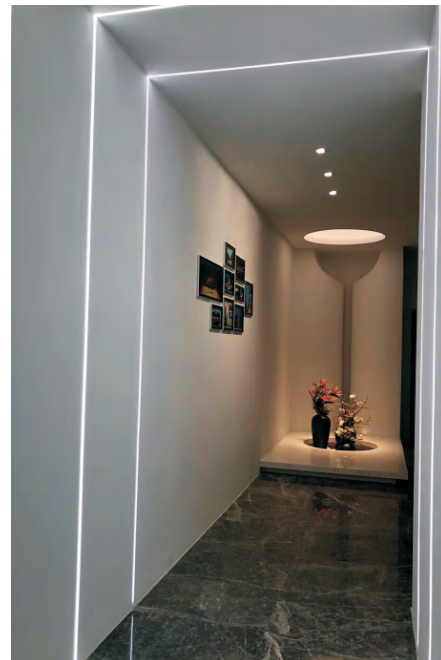

PXG-1203

Product Features 产品特点

出光均匀柔和，先安装灯带，固定好安装卡扣，再安装型材，无暗区，整体实现见光不见灯的效果，建议用恒压灯带。

Light is even and smooth, installing led strip light, then fixed the clips, finally installing the aluminium profiles. No dark shadows, achieve the effect of seeing the light while lamp is invisible. Constant voltage led strip light is recommend.

安装方式：墙角卡扣安装

Installation: Wall corner surface mounted installation

最大负载：不超过18W/米，光源建议选择1条DC12V/24V 2835 120灯/M 灯带，板宽不超过12mm

Max watt: Less than 18w/meter. Suggest with 1pcs DC12V/24V 2835 120led/meter led strip light, PCB size not over 12mm.

Product Spec 产品参数

材料/Material: AL6063-T5

PC罩/ PC cover: 磨砂Frosted/透明Transparent/乳白Opal

最长裁剪尺寸/Maximum length: 3M

适用范围/Application: 商业照明Commercial lighting/办公照明Office lighting

银silver

黑black

白white

备注：可以根据客户的要求定制尺寸参数
Remarks: customized design size and spec available

Accessories 配件