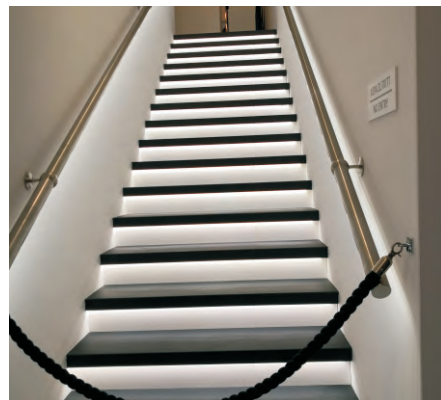

APPLICATION SCENE 应用场所