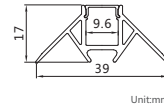

Product Features 产品特点

出光均匀柔和, 先安装灯带, 再安装型材, 无暗区, 整体实现见光不见灯的效果, 建议用恒压灯带。

Light is even and smooth, installing led strip light, then fixed the aluminium profiles. No dark shadows, achieve the effect of seeing the light while lamp is invisible. Constant voltage led strip light is recommend.

安装方式: 墙角安装

Installation: Wall corner surface mounted installation

最大负载: 不超过18W/米, 光源建议选择1条DC12V/24V 2835 120灯/M 灯带, 板宽不超过8mm

Max watt: Less than 18w/meter. Suggest with 1pcs DC12V/24V 2835 120led/meter led strip light, PCB size not over 8mm

Accessories 配件