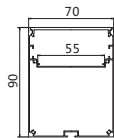

Accessories 配件