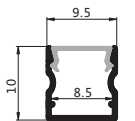

Product Features 产品特点

出光均匀柔和,先安装灯带,固定好安装卡扣,再安装型材,无暗区,整体实现见光不见灯的效果,建议用恒压灯带。

Light is even and smooth, installing led strip light. then fixed the clips, finally installing the aluminum profiles. No dark shadows, achieve the effect of Seeing the light while lamp is invisible. Constant voltage led strip light is recommend.

安装方式:吸顶卡扣安装

Installation: Surface mounted installation

最大负载:不超过18W/米,光源建议选择1条DC12V/24V 2835 192灯/M灯带,板宽不超过8mm
Max watt: Less than 18W/meter. Suggest with 1pcs DC12V/24V 2835 192led/meter led strip light, PCB size not over 8mm.

Accessories 配件

Unit:mm

Product Spec 产品参数

材料/Material: AL6063-T5

PC罩/ PC cover: 磨砂Frosted/透明Transparent/乳白Opal

最长裁剪尺寸/Maximum length: 3M

适用范围/Application: 商业照明Commercial lighting/办公照明Office lighting