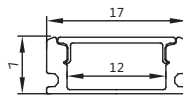

Product Features 产品特点

出光均匀柔和, 先安装灯带, 固定好安装卡扣, 再安装型材, 无暗区, 整体实现见光不见灯的效果, 建议用恒压灯带。

Light is even and smooth, installing led strip light, then fixed the clips, finally installing the aluminium profiles. No dark shadows, achieve the effect of seeing the light while lamp is invisible. Constant voltage led strip light is recommend.

安装方式: 吸顶卡扣安装

Installation: Surface mounted installation

最大负载: 不超过18W/米, 光源建议选择1条DC12V/24V 2835 192灯/M 灯带, 板宽不超过12mm

Max watt: Less than 18w/meter. Suggest with 1pcs DC12V/24V 2835 192led/meter led strip light, PCB size not over 12mm

Accessories 配件

Unit:mm

Product Spec 产品参数

材料/Material: AL6063-T5

PC罩/ PC cover: 磨砂Frosted/透明Transparent/乳白Opal

最长裁剪尺寸/Maximum length: 3M

适用范围/Application: 商业照明Commercial lighting/办公照明Office lighting