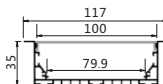

Accessories 配件

Unit:mm

Product Spec 产品参数

材料/Material: AL6063-T5

PC罩/ PC cover: 磨砂Frosted/透明Transparent/乳白Opal

最长裁剪尺寸/Maximum length:6M

适用范围/Application: 商业照明Commercial lighting/办公照明Office lighting