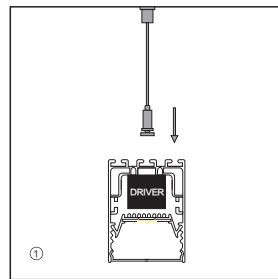

INSTALLATION METHODS

吸顶式安装方式 Surface Mounted Diagram

① 安装型材至天花板
Installing profiles to ceiling

② 安装电源、光源、面罩、堵头
Installation of driver, light source
pc cover and end cap

③ 完成固定
Complete Fixed

INSTALLATION METHODS

悬挂式安装方式 Pendant Installation Diagram

① 吊线安装在型材上
Cord Installed To Profile

② 打孔钉入天花板
Nail Into The Ceiling

③ 完成固定
Complete Fixed

INSTALLATION METHODS

壁挂式安装方式 Wall Mounted Diagram

① 安装型材至墙壁
Installing profiles to wall