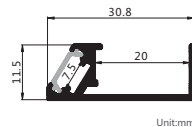

Product Features 产品特点

出光均匀柔和,需预先挖好型材尺寸沟,再埋装型材,最后安装灯带,无暗区,整体实现见光不见灯的效果,建议用恒压灯带。

Light is even and smooth,it is necessary to preset the size slot of proximate matter,then fill the proximate matter, finally installing led strip light.No dark shadows,achieve the effect of Seeing the light while lamp is invisible.Constant voltage led strip light is recommend.

安装方式: 嵌入18毫米板
Installation: for 18mm Board

最大负载: 不超过18W/米,光源建议选择1条DC12V/24V 2835 192灯/M灯带,板宽不超过8mm
Max watt: Less than 18W/meter. Suggest with 1pcs DC12V/24V 2835 192led/meter led strip light, PCB size not over 8mm.

Product Spec 产品参数

材料/Material: AL6063-T5

PC罩/ PC cover: 磨砂Frosted/透明Transparent/乳白Opal

最长裁剪尺寸/Maximum length:6M

适用范围/Application: 商业照明Commercial lighting/办公照明Office lighting

银silver 黑black 白white

备注: 可以根据客户的要求定制尺寸参数
Remarks: customized design size and spec available

gl-light.ca