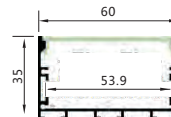

Accessories 配件

Unit:mm

Product Spec 产品参数

材料/Material: AL6063-T5

PC罩/ PC cover: 磨砂Frosted/透明Transparent/乳白Opal

最长裁剪尺寸/Maximum length: 6M

适用范围/Application: 商业照明Commercial lighting/办公照明Office lighting