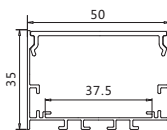

Accessories 配件