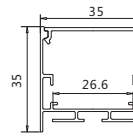

Accessories 配件

Unit:mm

Product Spec 产品参数

材料/Material: AL6063-T5

PC罩/ PC cover: 磨砂Frosted/透明Transparent/乳白Opal

最长裁剪尺寸/Maximum length: 6M

适用范围/Application: 商业照明Commercial lighting/办公照明Office lighting