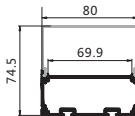

Accessories 配件

Unit:mm

Product Spec 产品参数

材料/Material: AL6063-T5

PC罩/ PC cover: 磨砂Frosted/透明Transparent/乳白Opal

最长裁剪尺寸/Maximum length: 3.6M

适用范围/Application: 商业照明Commercial lighting/办公照明Office lighting