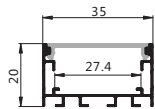

Accessories 配件

Unit:mm

Product Spec 产品参数

材料/Material: AL6063-T5

PC罩/ PC cover: 磨砂Frosted/透明Transparent/乳白Opal

最长裁剪尺寸/Maximum length: 6M

适用范围/Application: 商业照明Commercial lighting/办公照明Office lighting