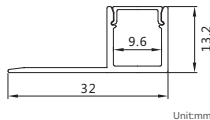

Product Features 产品特点

出光均匀柔和, 先安装灯带, 再安装型材, 无暗区, 整体实现见光不见灯的效果, 建议用恒压灯带。

Light is even and smooth, installing led strip light, then fixed the aluminium profiles. No dark shadows, achieve the effect of seeing the light while lamp is invisible. Constant voltage led strip light is recommend.

安装方式: 墙角安装

Installation: Wall corner surface mounted installation

最大负载: 不超过18W/米, 光源建议选择1条DC12V/24V 2835 120灯/M 灯带, 板宽不超过8mm

Max watt: Less than 18w/meter. Suggest with 1pcs DC12V/24V 2835 120led/meter led strip light, PCB size not over 8mm.

Accessories 配件