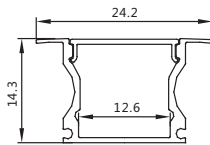

Accessories 配件

Unit:mm

Product Spec 产品参数

材料/Material: AL6063-T5

PC罩/ PC cover: 磨砂Frosted/透明Transparent/乳白Opal

最长裁剪尺寸/Maximum length: 3M

适用范围/Application: 商业照明Commercial lighting/办公照明Office lighting