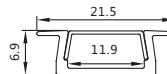

Accessories 配件