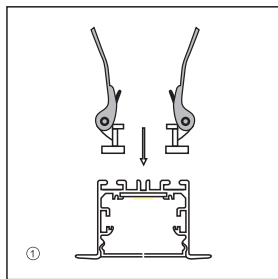

悬挂式安装方式 Pendant Installation Diagram

① 吊线安装在型材上
Cord Installed To Profile

② 打孔钉入天花板
Nail Into The Ceiling

③ 完成固定
Complete Fixed

INSTALLATION METHODS

壁挂式安装方式 Wall Mounted Diagram

① 安装型材至墙壁
Installing profiles to wall

② 安装电源、光源、面罩、堵头
Installation of driver, light source pc cover and end cap

③ 完成固定
Complete Fixed

INSTALLATION METHODS

壁挂式安装方式 Wall Mounted Diagram

① 安装型材至墙壁
Installing profiles to wall

② 安装电源、光源、面罩、堵头
完成固定
Installation of driver, light source pc cover and end cap
Complete Fixed

INSTALLATION METHODS

嵌入式安装方式 Recessed Installation Diagram

① 卡子安装至型材上
Clip Installed To Profile

② 垂直推入槽中
Push Into The Slot

③ 完成固定
Complete Fixed

INSTALLATION METHODS

嵌入式安装方式 Recessed Installation Diagram

① 卡子安装至型材上
Clip Installed To Profile