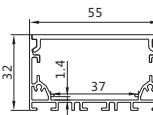

Accessories 配件

Unit:mm

Product Spec 产品参数

材料/Material: AL6063-T5

PC罩/ PC cover: 磨砂Frosted/透明Transparent/乳白Opal

最长裁剪尺寸/Maximum length: 6M

适用范围/Application: 商业照明Commercial lighting/办公照明Office lighting