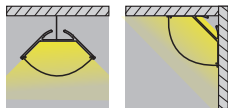

PXG-3030

Product Features 产品特点

出光均匀柔和, 先安装灯带, 固定好安装卡扣或者吊线, 再安装型材, 无暗区, 整体实现见光不见灯的效果, 建议用恒压灯带。

Light is even and smooth, installing led strip light, then fixed the clips or hanging wire, finally installing the aluminium profiles. No dark shadows, achieve the effect of seeing the light while lamp is invisible. Constant voltage led strip light is recommend.

安装方式: 墙壁卡扣安装/吊线安装

Installation: Wall mounted installation/hanging installation

最大负载: 不超过25W/米, 光源建议选择1条DC12V/24V 2835 120/M 灯带, 板宽不超过20mm

Max watt: Less than 25w/meter. Suggest with 1pcs DC12V/24V 2835 120led/meter led strip light, PCB size not over 20mm.

Product Spec 产品参数

材料/Material: AL6063-T5

PC罩/ PC cover: 磨砂Frosted/透明Transparent/乳白Opal

最长裁剪尺寸/Maximum length: 3M

适用范围/Application: 商业照明Commercial lighting/办公照明Office lighting