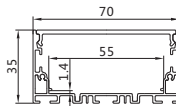

Accessories 配件

Unit:mm

Product Spec 产品参数

材料/Material: AL6063-T5

PC罩/ PC cover: 磨砂Frosted/透明Transparent/乳白Opal

最长裁剪尺寸/Maximum length: 6M

适用范围/Application: 商业照明Commercial lighting/办公照明Office lighting