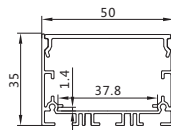

Accessories 配件

Unit:mm

材料/Material: AL6063-T5

PC罩/ PC cover: 磨砂Frosted/透明Transparent/乳白Opal

最长裁剪尺寸/Maximum length: 6M

适用范围/Application: 商业照明Commercial lighting/办公照明Office lighting