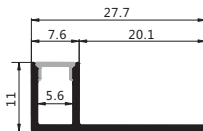

Product Features 产品特点

出光均匀柔和，先安装灯带，再安装型材，无暗区，整体实现见光不见灯的效果，建议用恒压灯带。

Light is even and smooth, installing led strip light, then fixed the aluminium profiles. No dark shadows, achieve the effect of seeing the light while lamp is invisible. Constant voltage led strip light is recommend.

安装方式：墙角安装

Installation: Wall corner surface mounted installation

最大负载：不超过18W/米，光源建议选择1条DC12V/24V 2835 192灯/M灯带，板宽不超过5mm
Max watt: Less than 18W/meter. Suggest with 1pcs DC12V/24V 2835 192led/meter led strip light, PCB size not over 5mm.

Unit:mm

Product Spec 产品参数

材料/Material: AL6063-T5

PC罩/ PC cover: 磨砂Frosted/透明Transparent/乳白Opal

最长裁剪尺寸/Maximum length:6M

适用范围/Application: 商业照明Commercial lighting/办公照明Office lighting

银silver 黑black 白white

备注：可以根据客户的要求定制尺寸参数
Remarks:customized design size and spec available