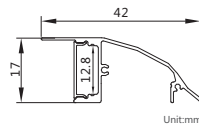

Product Features 产品特点

出光均匀柔和，先安装灯带，固定好安装卡扣，再安装型材，无暗区，整体实现见光不见灯的效果，建议用恒压灯带。

Light is even and smooth, installing led strip light, then fixed the clips, finally installing the aluminium profiles. No dark shadows, achieve the effect of seeing the light while lamp is invisible. Constant voltage led strip light is recommend.

安装方式：墙壁卡扣安装

Installation: Wall mounted installation

最大负载：不超过18W/米，光源建议选择1条DC12V/24V 2835 192/M 灯带，板宽不超过12mm

Max watt: Less than 18w/meter. Suggest with 1pcs DC12V/24V 2835 192led/meter led strip light, PCB size not over 12mm.

Accessories 配件

Unit:mm

Product Spec 产品参数

材料/Material: AL6063-T5

PC罩/ PC cover: 磨砂Frosted/透明Transparent/乳白Opal

最长裁剪尺寸/Maximum length: 3M

适用范围/Application: 商业照明Commercial lighting/办公照明Office lighting