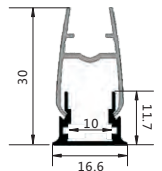

安装方式: 10毫米夹玻璃灯
Installation: for 10mm Glass shelf

最大负载: 不超过18W/米, 光源建议选择1条DC12V/24V 2835 192灯/M灯带, 板宽不超过8mm
Max watt: Less than 18W/meter. Suggest with 1pcs DC12V/24V 2835 192led/meter led strip light, PCB size not over 8mm.