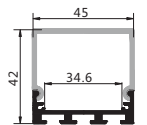

Accessories 配件

Unit:mm

材料/Material: AL6063-T5

PC罩/ PC cover: 磨砂Frosted/透明Transparent/乳白Opal

最长裁剪尺寸/Maximum length:6M

适用范围/Application: 商业照明Commercial lighting/办公照明Office lighting