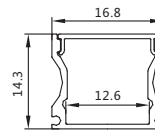

Accessories 配件

Unit:mm

Product Spec 产品参数

材料/Material: AL6063-T5

PC罩/ PC cover: 磨砂Frosted/透明Transparent/乳白Opal

最长裁剪尺寸/Maximum length: 3M

适用范围/Application: 商业照明Commercial lighting/办公照明Office lighting