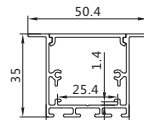

Accessories 配件

Unit:mm

Product Spec 产品参数

材料/Material: AL6063-T5

PC罩/ PC cover: 磨砂Frosted/透明Transparent/乳白Opal

最长裁剪尺寸/Maximum length: 6M

适用范围/Application: 商业照明Commercial lighting/办公照明Office lighting