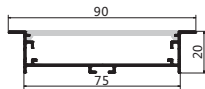

Accessories 配件

Unit:mm

Product Spec 产品参数

材料/Material: AL6063-T5

PC罩/ PC cover: 磨砂Frosted/透明Transparent/乳白Opal

最长裁剪尺寸/Maximum length:6M

适用范围/Application: 商业照明Commercial lighting/办公照明Office lighting