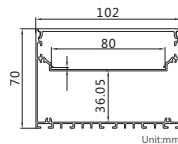

Accessories 配件