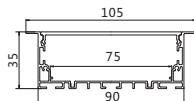

Accessories 配件

Unit:mm

Product Spec 产品参数

材料/Material: AL6063-T5

PC罩/ PC cover: 磨砂Frosted/透明Transparent/乳白Opal

最长裁剪尺寸/Maximum length: 6M

适用范围/Application: 商业照明Commercial lighting/办公照明Office lighting