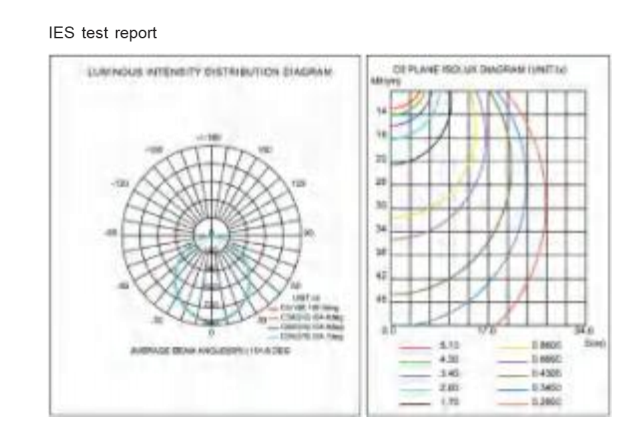

Optical parameters