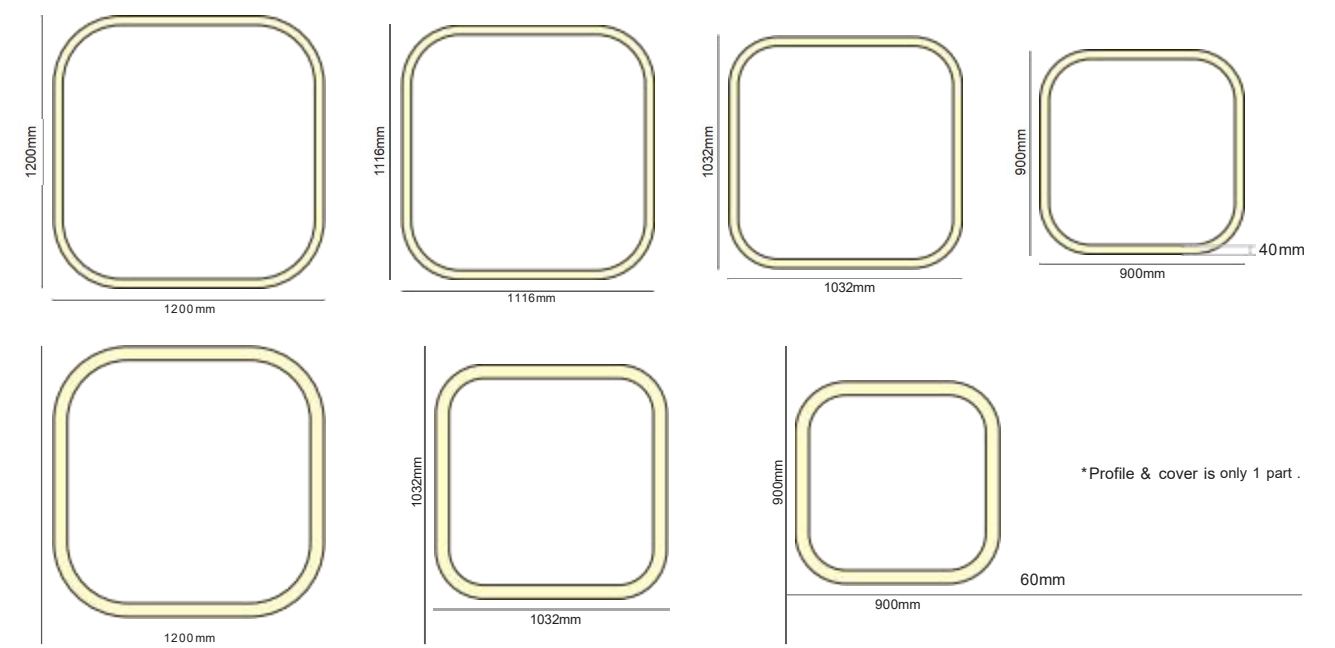

Sections

Ordering code for Belief series

*Lumens @4000K, CRI 80

Model	Item	Size/ mm	Power/W 1 pcs	Lumens / lm	Dimming	CCT	CRI	Input /VAC	Color	Certification
LCXX60	LC4060 - B-900	H60xW900xL900	20	2000	Non Dali Push Triac 0-10V Remote Tunable Emergency	2700K 3000K 4000K 6000K 6500K RGB RGBW	>80 >90 >95	200-240 100-277	White Black Silver Gold	CE CB SAA RCM RoHS
	LC4060 - B-1032	H60xW1032xL1032	25	2500						
	LC4060 - B-1116	H60xW1116xL1116	35	3500						
	LC4060 - B-1200	H60xW1200xL1200	40	4000						
	LC6060 - B-900	H60xW900xL900	50	5000						
	LC6060 - B-1032	H60xW1032xL1032	60	6000						
LCXX80	LC4080 - B-900	H80xW900xL900	20	2000						
	LC4080 - B-1032	H80xW1032xL1032	25	2500						
	LC4080 - B-1116	H80xW1116xL1116	35	3500						
	LC4080 - B-1200	H80xW1200xL1200	40	4000						
	LC6080 - B-900	H80xW900xL900	50	5000						
	LC6080 - B-1032	H80xW1032xL1032	60	6000						
LCXX100	LC60100 - B-900	H100xW900xL900	50	5000						
	LC60100 - B-1032	H100xW1032xL1032	60	6000						
	LC60100 - B-1200	H100xW1200xL1200	70	7000						

Accessories