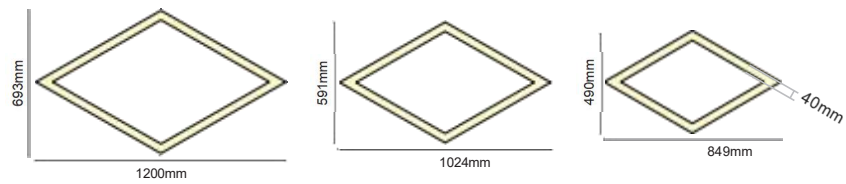

More shapes available

Case 1: if the length < 1.5m, profile & cover is only 1 part ;

Case 2: if the length > 1.5m, profile is connected by parts .

Accessories

a/ mm	b/ mm	c/ mm
		900
40		1000
50		1100
60		1200
70		1300
80	300	1400
90	400	1500
100		1600
110		1700
120		1800
150		2000
		2200
		2400