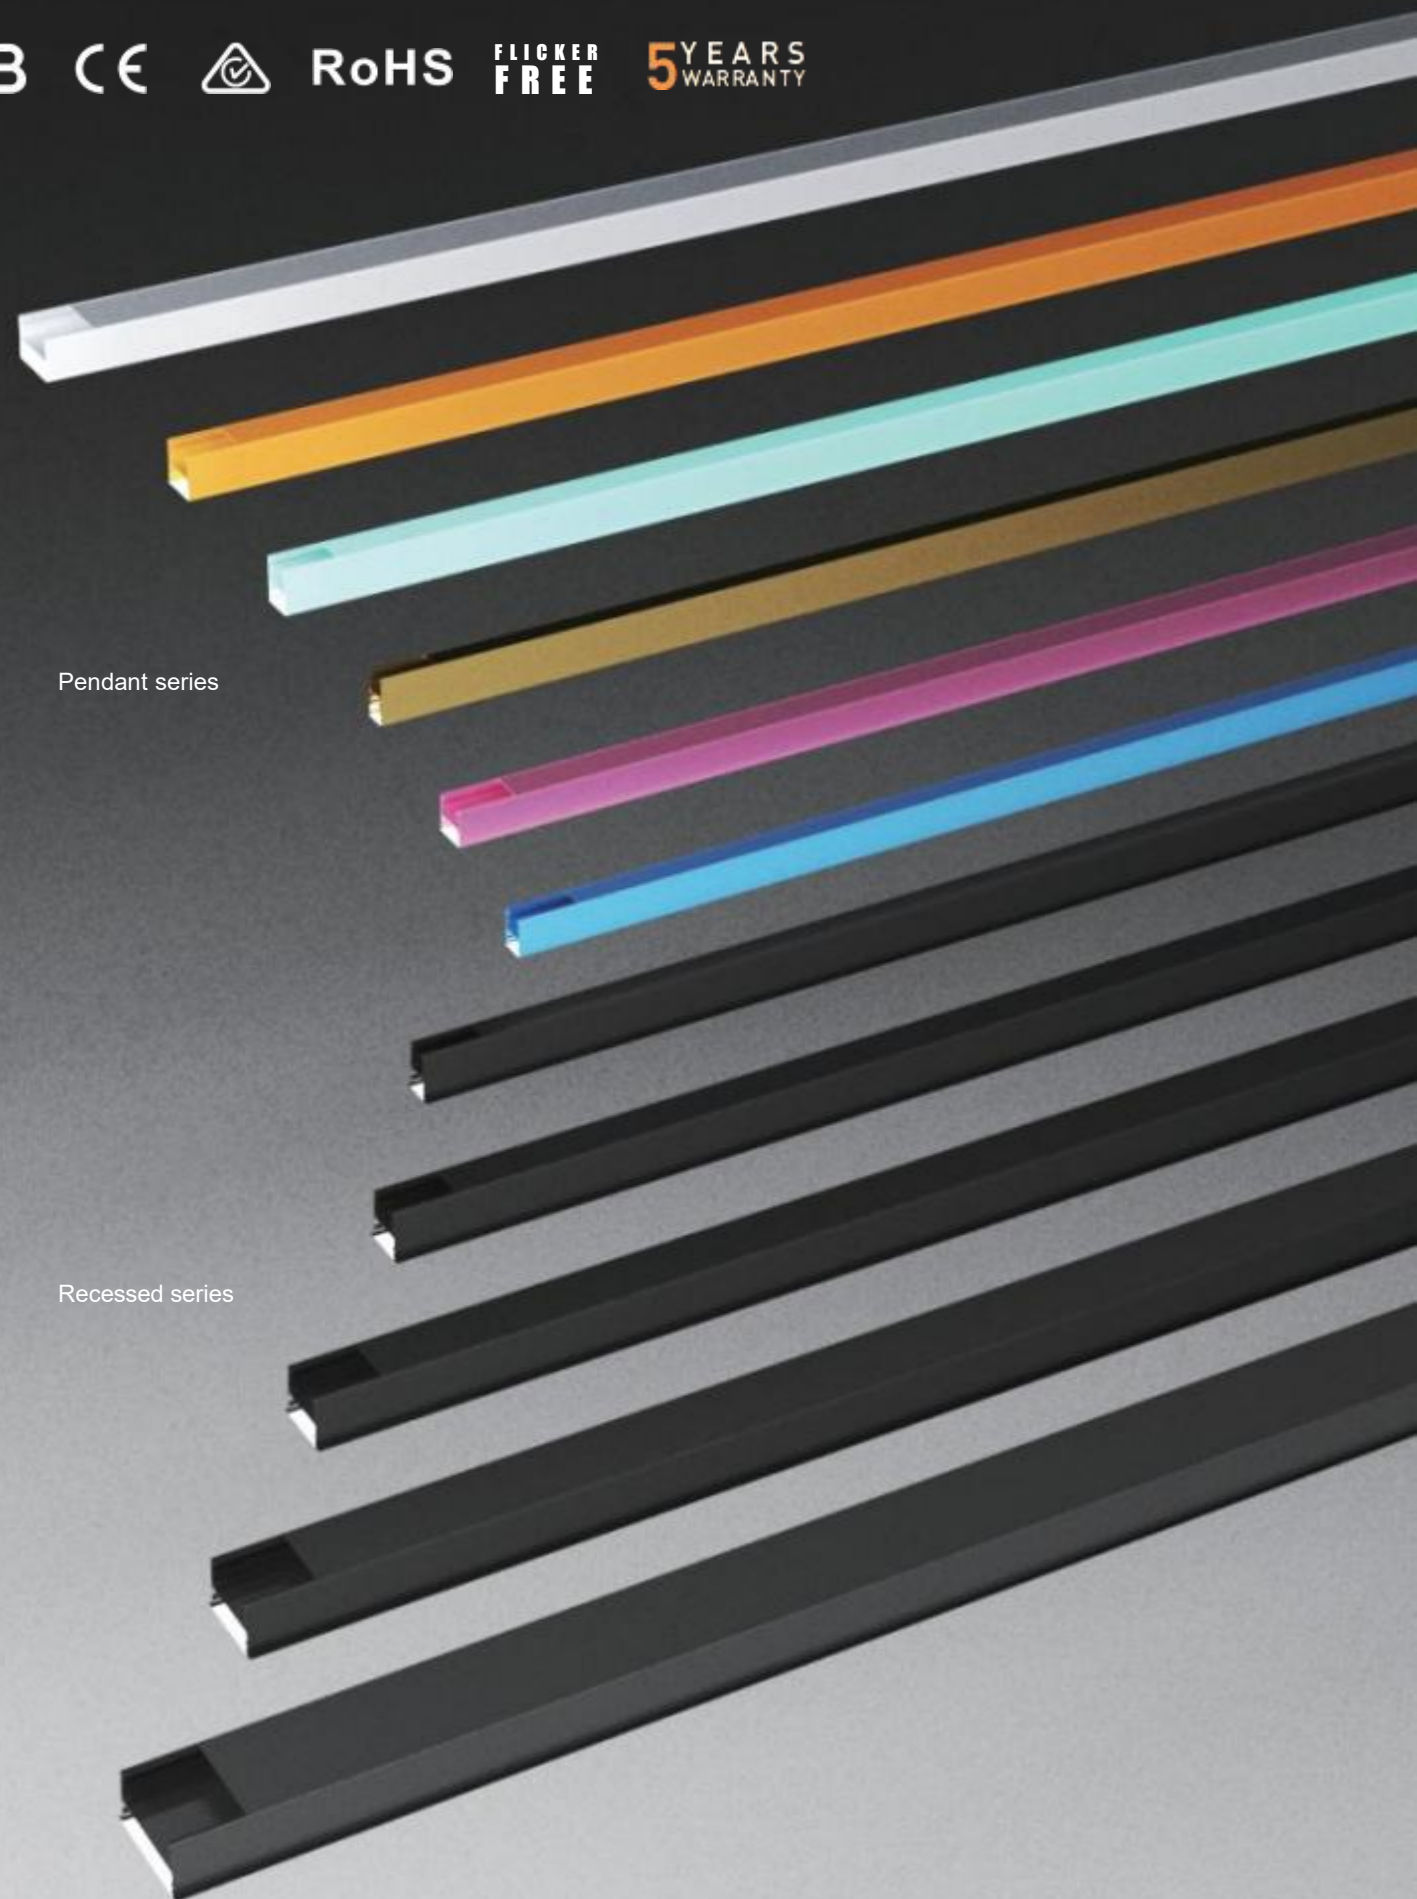

More shapes available

Case 1: if the length < 1.5m, profile & cover is only 1 part ;

Case 2: if the length > 1.5m, profile is connected by parts .

Accessories

a/ mm	b/ mm	c/ mm
		900
40		1000
50		1100
60		1200
70		1300
80	300	1400
90	400	1500
100		1600
110		1700
120		1800
150		2000
		2200
		2400