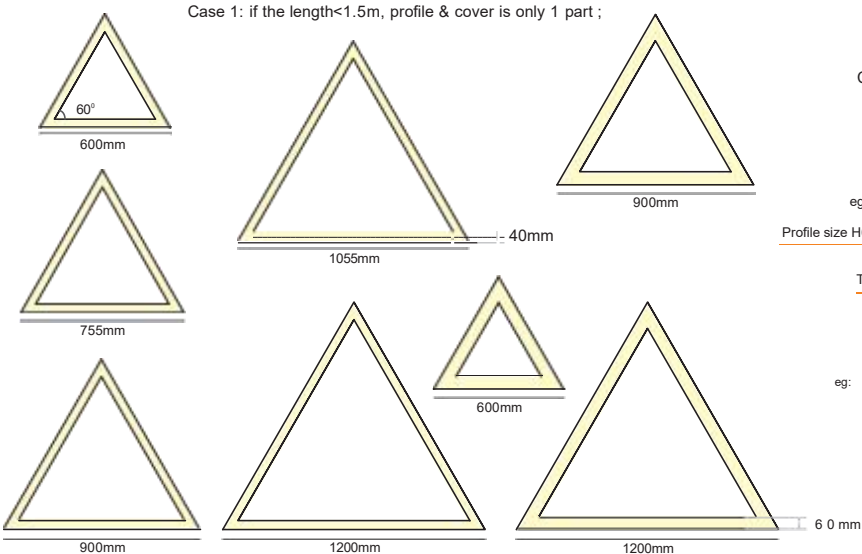

Triangle

Case 1: if the length<1.5m, profile & cover is only 1 part ;

Case 2: if the length>1.5m, profile is connected by parts .

Accessories

a/ mm	b/ mm	c/ mm
		900
40		1000
50		1100
60		1200
70		1300
80	300	1400
90	400	1500
100		1600
110		1700
120		1800
150		1900
		2000
		2200
		2400