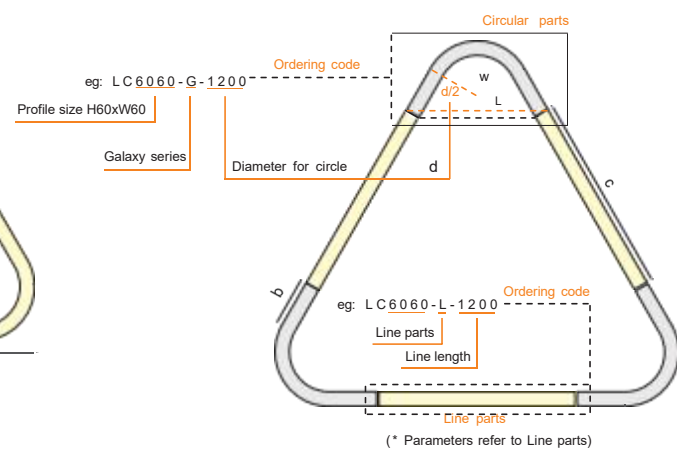

Galaxy

Galaxy

Case 1: if the length < 1.5m, profile & cover is only 1 part ;

Case 2: if the length > 1.5m, profile is connected by parts .

Accessories

a/ mm	d/ mm	c/ mm	b/ mm
		900	
40	300	1000	
50	400	1100	
60	450	1200	
70	600	1300	
80	660	1400	
90	680	1500	
100	740	1600	
110	900	1700	200
120	1000	1800	
150	1060	1900	
	1200	2000	
		2200	
		2400	