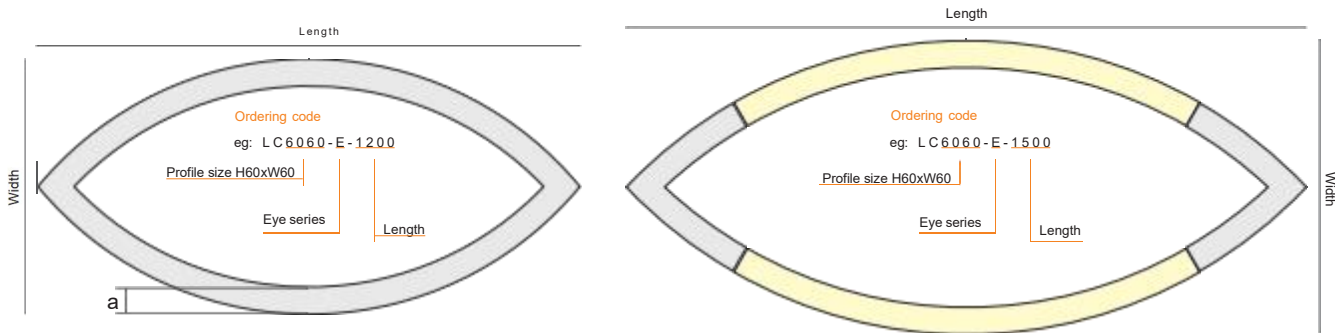

Case 1: if the length < 1.5m, profile & cover is only 1 part ;

Case 2: if the length > 1.5m, profile is connected by parts .