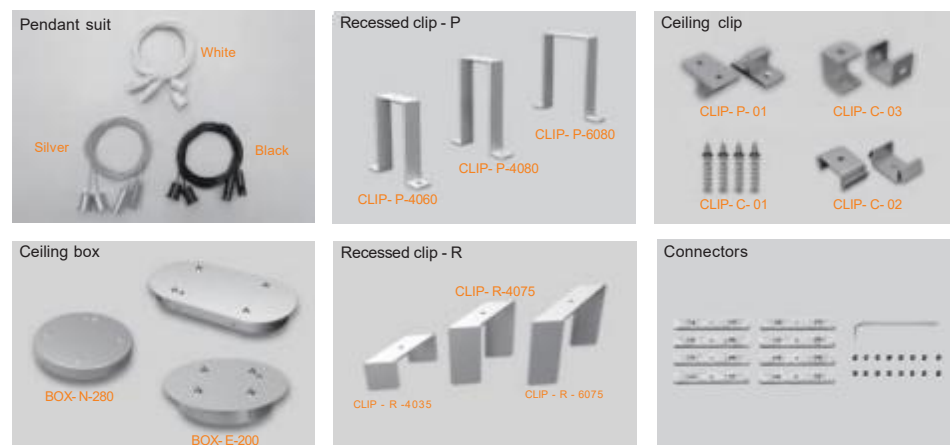

Accessories

Case 1: if the length < 1.5m, profile & cover is only 1 part ;

Case 2: if the length > 1.5m, profile is connected by parts .

Accessories

a/ mm
40
50
60
70
80
90
100
110
120
150

Ordering code for Eye series