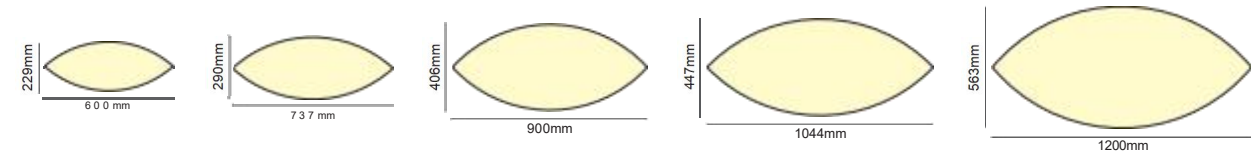

Sagittarius

Capricorn

Ordering code for Sagittarius series

*Lumens @4000K, CRI 80

Model	Item	Size/ mm	Power/W 1 pcs	Lumens / lm	Dimming	CCT	CRI	Input /VAC	Color	Certification
LCXX80	LCXX80-SA-617	H80xW356xL617	20	2000	Non Dali Push Triac 0-10V Remote Tunable Emergency	2700K 3000K 4000K 6000K 6500K RGB RGBW	>80 >90 >95	200-240 100-277	White Black Silver Gold	CE CB SAA RCM RoHS
	LCXX80-SA-697	H80xW402xL697	25	2500						
	LCXX80-SA-849	H80xW490xL849	35	3500						
	LCXX80-SA-1024	H80xW591xL1024	50	5000						
	LCXX80-SA-1200	H80xW693xL1200	70	7000						
LCXX100	LCXX100-SA-617	H100xW356xL617	20	2000	Non Dali Push Triac 0-10V Remote Tunable Emergency	2700K 3000K 4000K 6000K 6500K RGB RGBW	>80 >90 >95	200-240 100-277	White Black Silver Gold	CE CB SAA RCM RoHS
	LCXX100-SA-697	H100xW402xL697	25	2500						
	LCXX100-SA-849	H100xW490xL849	35	3500						
	LCXX100-SA-1024	H100xW591xL1024	50	5000						
	LCXX100-SA-1200	H100xW693xL1200	70	7000						

Ordering code for Capricorn series

*Lumens @4000K, CRI 80