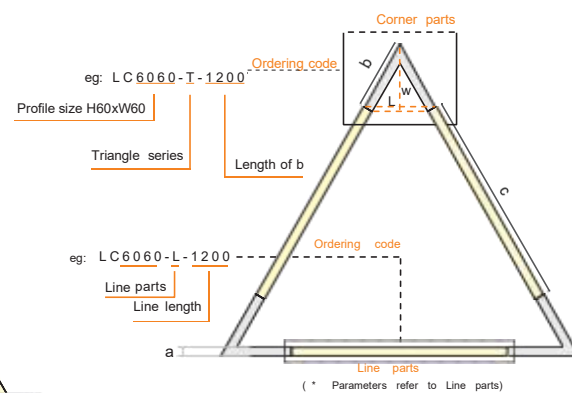

Triangle

Case 1: if the length<1.5m, profile & cover is only 1 part ;

Case 2: if the length>1.5m, profile is connected by parts .

Accessories

a/ mm	b/ mm	c/ mm
		900
40		1000
50		1100
60		1200
70		1300
80	300	1400
90	400	1500
100		1600
110		1700
120		1800
150		1900
		2000
		2200
		2400