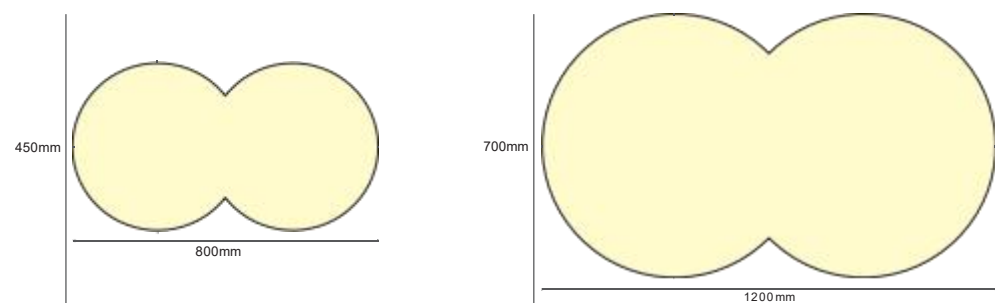

Ordering code for Gemini series

*Lumens @4000K, CRI 80

Model	Item	Size/ mm	Power/W 1 pcs	Lumens / lm	Dimming	CCT	CRI	Input /VAC	Color	Certification
LCXX80	LCXX80 - GE-800	H80xW450xL800	50	5000	Dali Push	3000K	>80	200 -240	White Black	CE CB
	LCXX80 - GE-1200	H80xW700xL1200	120	12000	Triac	4000K	>90			
LCXX100	LCXX100 - GE-800	H100xW450xL800	50	5000	0-10V Remote	6000K	>95	100 -277	Silver Gold	SAA RCM RoHS
	LCXX100 - GE-1200	H100xW700xL1200	120	12000	Tunable	RGB