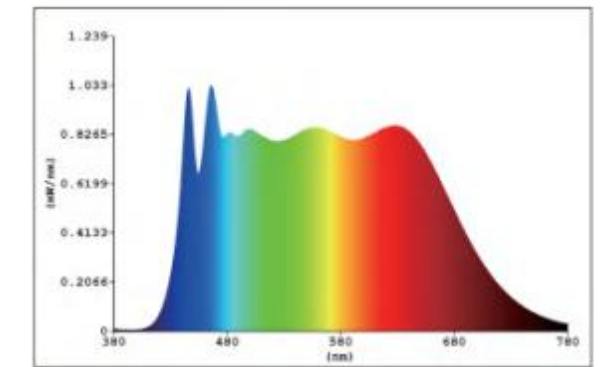

Accessories

Recessed clip - R

Connectors

Soft cover

Recessed clips

Optical parameters

Full spectrum test report