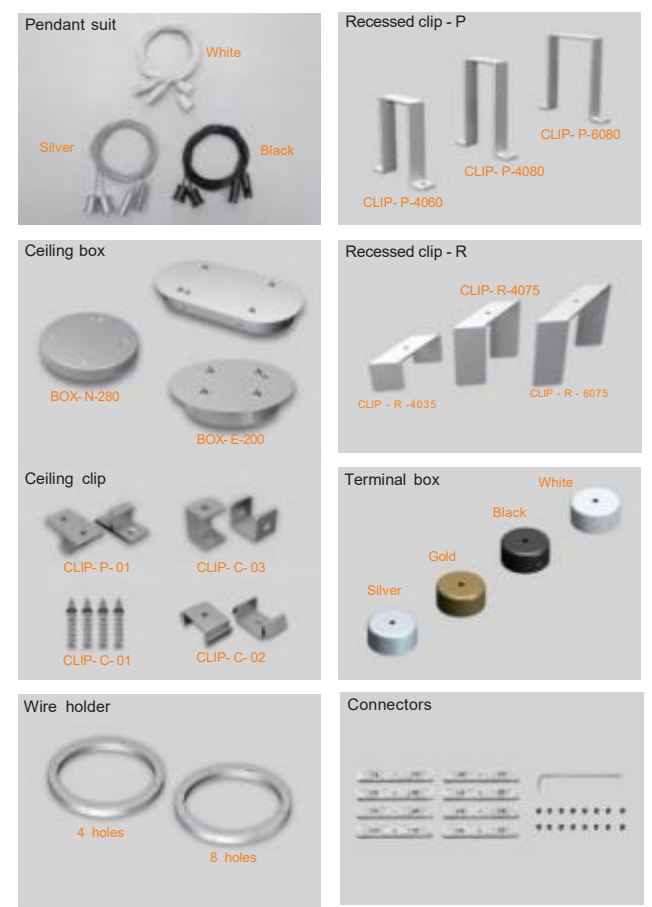

Accessories