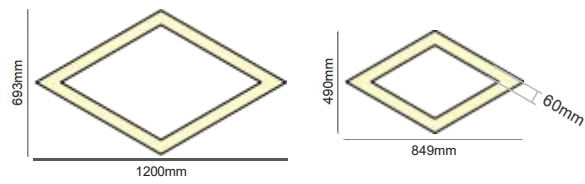

More shapes available

Case 1: if the length < 1.5m, profile & cover is only 1 part ;

Case 2: if the length > 1.5m, profile is connected by parts .

Accessories

a/ mm	b/ mm	c/ mm
		900
40		1000
50		1100
60		1200
70		1300
80	300	1400
90	400	1500
100		1600
110		1700
120		1800
150		2000
		2200
		2400