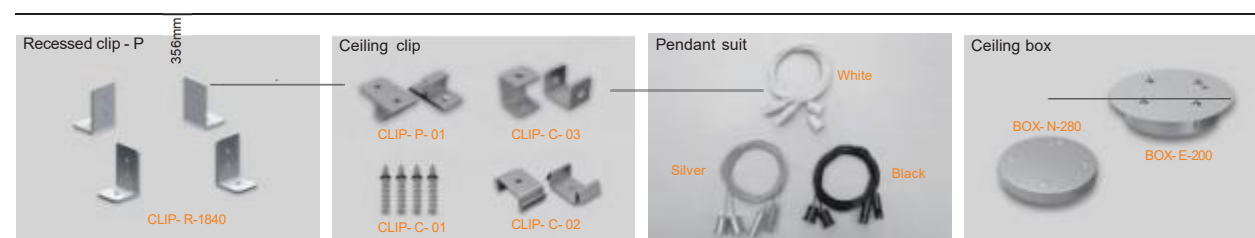

Accessories