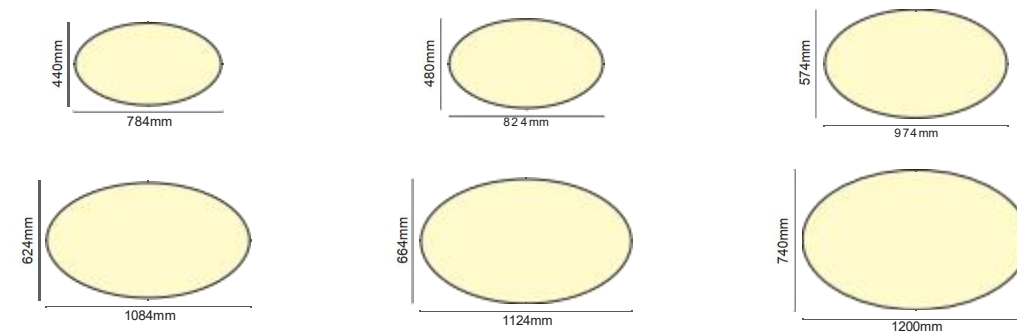

Ordering code for Gemini series

*Lumens @4000K, CRI 80

Model	Item	Size/ mm	Power/W 1 pcs	Lumens / lm	Dimming	CCT	CRI	Input /VAC	Color	Certification
LCXX80	LCXX80 - GE-800	H80xW450xL800	50	5000	Dali Push	3000K	>80	200 -240	White Black	CE CB
	LCXX80 - GE-1200	H80xW700xL1200	120	12000	Triac	4000K	>90			
LCXX100	LCXX100 - GE-800	H100xW450xL800	50	5000	0-10V Remote	6000K	>95	100 -277	Silver Gold	SAA RCM RoHS
	LCXX100 - GE-1200	H100xW700xL1200	120	12000	Tunable	RGB