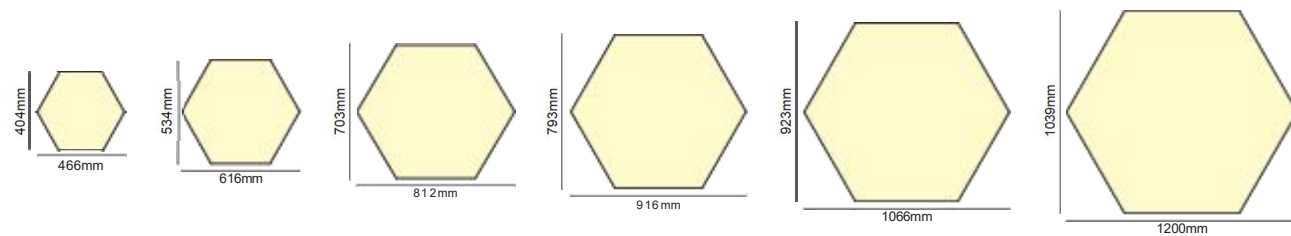

Ordering code for Leo series

*Lumens @4000K, CRI 80

Model	Item	Size/ mm	Power/W 1 pcs	Lumens / lm	Dimming	CCT	CRI	Input /VAC	Color	Certification
LCXX80	LCXX80 - LE-466	H80xW404xL466	25	2500	Non Dali Push Triac 0-10V Remote Tunable Emergency	2700K 3000K 4000K 6000K 6500K RGB RGBW	>80 >90 >95	200 -240 100 -277	White Black Silver Gold	CE CB SAA RCM RoHS
	LCXX80 - LE-616	H80xW534xL616	40	4000						
	LCXX80 - LE-812	H80xW703xL812	75	7500						
	LCXX80 - LE-916	H80xW793xL916	90	9000						
	LCXX80 - LE-1066	H80xW923xL1066	120	12000						
	LCXX80 - LE-1200	H80xW1039xL1200	160	16000						
LCXX100	LCXX100 - LE-466	H100xW404xL466	25	2500						
	LCXX100 - LE-616	H100xW534xL616	40	4000						
	LCXX100 - LE-812	H100xW703xL812	75	7500						
	LCXX100 - LE-916	H100xW793xL916	90	9000						
	LCXX100 - LE-1066	H100xW923xL1066	120	12000						
	LCXX100 - LE-1200	H100xW1039xL1200	160	16000						

Ordering code for Virgo series

*Lumens @4000K, CRI 80

Model	Item	Size/ mm	Power/W 1 pcs	Lumens / lm	Dimming	CCT	CRI	Input /VAC	Color	Certification	
LCXX80	LCXX80 -VI-480	H80xW480xL480	40	4000	Non Dali Push Triac 0-10V Remote Tunable Emergency	2700K 3000K 4000K 6000K 6500K RGB RGBW	>80 >90 >95	200 -240 100 -277	White Black Silver Gold	CE CB SAA RCM RoHS	
	LCXX80 -VI-520	H80xW520xL520	50	5000							
	LCXX80 -VI-600	H80xW600xL600	60	6000							
	LCXX80 -VI-900	H80xW900xL900	140	14000							
	LCXX80 -VI-1200	H80xW1200xL1200	250	25000							
	LCXX100	LCXX100 -VI-480	H100xW480xL480	40							4000
LCXX100 -VI-520		H100xW520xL520	50	5000							
LCXX100 -VI-600		H100xW600xL600	60	6000							
LCXX100 -VI-900		H100xW900xL900	140	14000							
LCXX100 -VI-1200		H100xW1200xL1200	250	25000