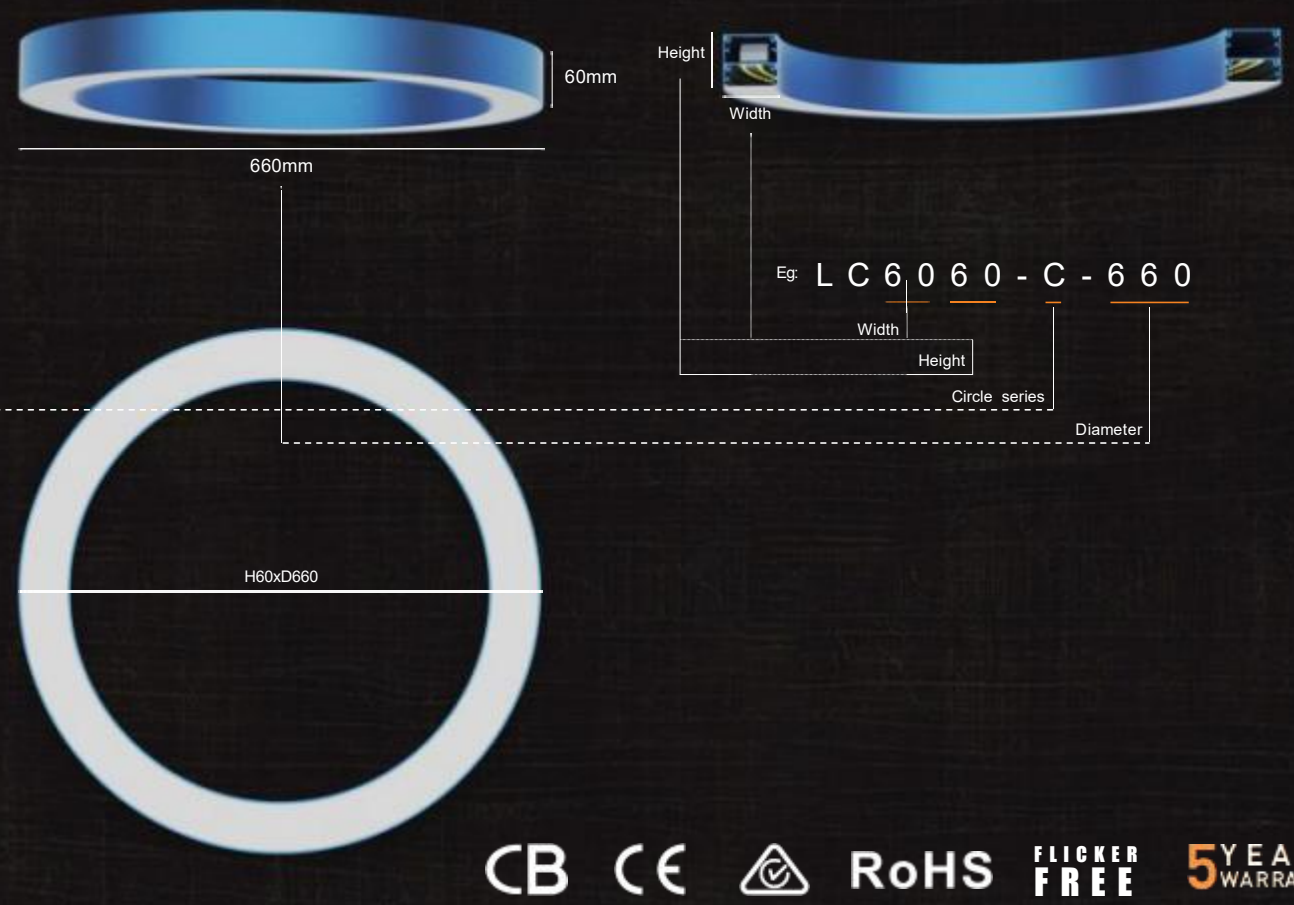

Wall/ Ceiling