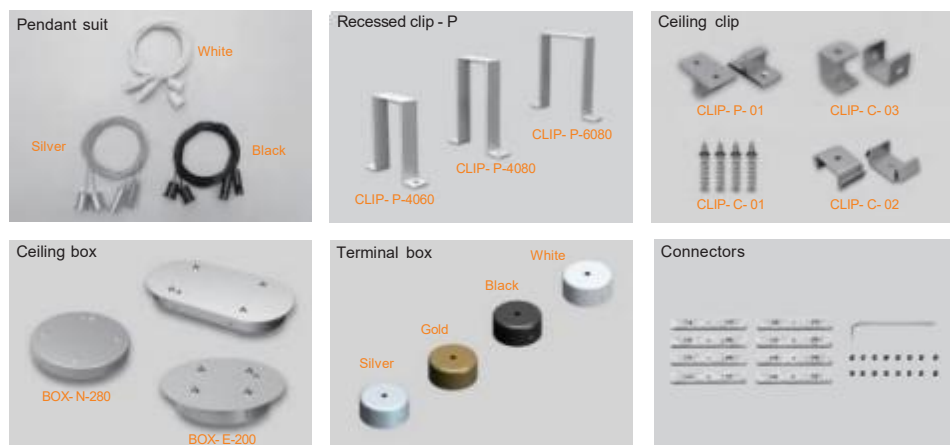

Accessories

a/ mm	d/ mm	c/ mm	b/ mm
	450	900	
40	660	1000	
50	900	1100	
60	1060	1200	
70	1200	1300	
80	1560	1400	
90	1860	1500	0
100	2060	1600	200
110	2460	1700	
120	3060	1800	
150	4060	1900	
	5060	2000	
	6060	2200	
	7060	2400	

Ordering code for Faith series-Circular parts

*Lumens @4000K, CRI 80

Model	Item	Size/ mm	Power/W angle180	Lumens / lm	Dimming	CCT	CRI	Input /VAC	Color	Certification
	LC4060 - F-450	H60xW450xL425	9	900						
	LC4060 - F-600	H60xW600xL500	11	1100						
	LC4060 - F-740	H60xW740xL570	14	1400						
	LC4060 - F-900	H60xW900xL650	16	1600						
	LC4060 - F-1000	H60xW1000xL700	19	1900						
	LC4060 - F-1200	H60xW1200xL800	21	2100						
	LC4060 - F-1540	H60xW1540xL770	20	2000						
	LC4060 - F-1840	H60xW1840xL920	27	2700						
	LC4060 - F-2040	H60xW2040xL1020	30	3000						
	LC4060 - F-2440	H60xW2440xL1220	37	3700						
	LC4060 - F-3040	H60xW3040xL1520	45	4500						
	LC4060 - F-4040	H60xW4040xL2020	60	6000						
	LC4060 - F-5040	H60xW5040xL2520	80	8000						
	LC4060 - F-6040	H60xW6040xL3020	90	9000						
	LC4060 - F-7040	H60xW7040xL3520	120	12000						
	LC6060 - F-450	H60xW450xL425	20	2000						
	LC6060 - F-660	H60xW660xL530	25	2500						
	LC6060 - F-900	H60xW900xL650	30	3000						
	LC6060 - F-1060	H60xW1060xL730	35	3500	Non Dali Push Triac 0-10V Remote Tunable Emergency	2700K				
	LC6060 - F-1200	H60xW1200xL800	40	4000		3000K				
	LC6060 - F-1560	H60xW1560xL780	40	4000		4000K	>80	200 -240	White	CE
	LC6060 - F-1860	H60xW1860xL930	55	5500		6000K	>90	100 -277	Black	CB
	LC6060 - F-2060	H60xW2060xL1030	60	6000		6500K	>95		Silver	SAA
	LC6060 - F-2460	H60xW2460xL1230	75	7500		RGB			Gold	RCM
	LC6060 - F-3060	H60xW3060xL1530	90	9000		RGBW				RoHS
	LC6060 - F-4060	H60xW4060xL2030	120	12000						
	LC6060 - F-5060	H60xW5060xL2530	160	16000						
	LC6060 - F-6060	H60xW6060xL3030	180	18000						
	LC6060 - F-7060	H60xW7060xL3530	240	24000						
	LC8060 - F-680	H60xW680xL540	30	3000						
	LC8060 - F-900	H60xW900xL650	40	4000						
	LC8060 - F-1200	H60xW1200xL800	55	5500						
	LC8060 - F-1580	H60xW1580xL790	60	6000						
	LC8060 - F-1880	H60xW1880xL940	80	8000						
	LC8060 - F-2080	H60xW2080xL1040	90	9000						
	LC8060 - F-2480	H60xW2480xL1240	110	11000						
	LC8060 - F-3080	H60xW3080xL1540	135	13500						
	LC8060 - F-4080	H60xW4080xL2040	180	18000						
	LC8060 - F-5080	H60xW5080xL2540	240	24000						
	LC8060 - F-6080	H60xW6080xL3040	270	27000						
	LC8060 - F-7080	H60xW7080xL3540	360	36000