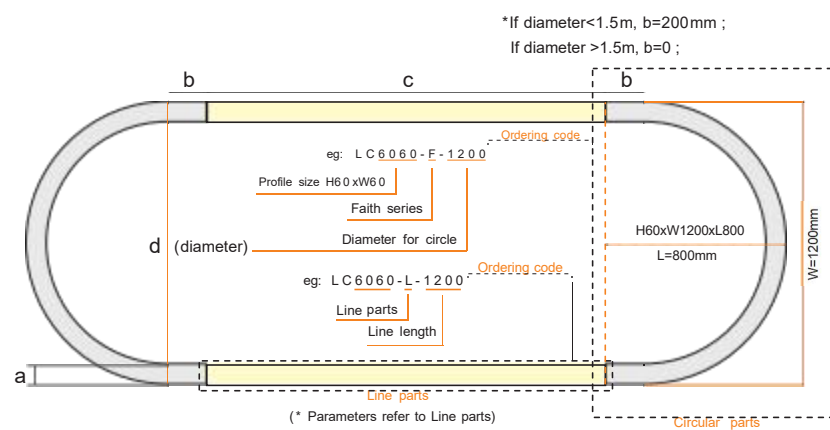

Accessories

a/ mm	d/ mm	c/ mm	b/ mm
	450	900	
40	660	1000	
50	900	1100	
60	1060	1200	
70	1200	1300	
80	1560	1400	
90	1860	1500	0
100	2060	1600	200
110	2460	1700	
120	3060	1800	
150	4060	1900	
	5060	2000	
	6060	2200	
	7060	2400	

Ordering code for Faith series-Circular parts

*Lumens @4000K, CRI 80