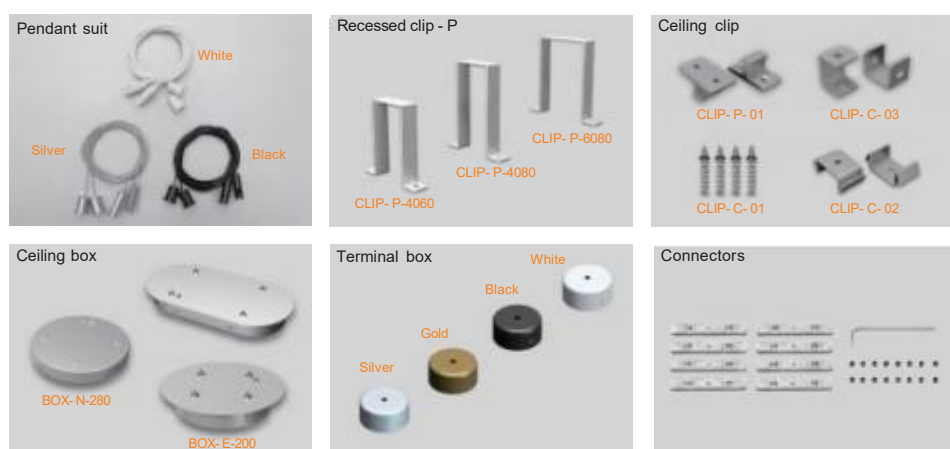

a/ mm	b/ mm	c/ mm
		900
40		1000
50		1100
60		1200
70		1300
80	300	1400
90	400	1500
100		1600
110		1700
120		1800
150		1900
		2000
		2200
		2400

Ordering code for Quadrade series - <1.5M

*Lumens @4000K, CRI 80