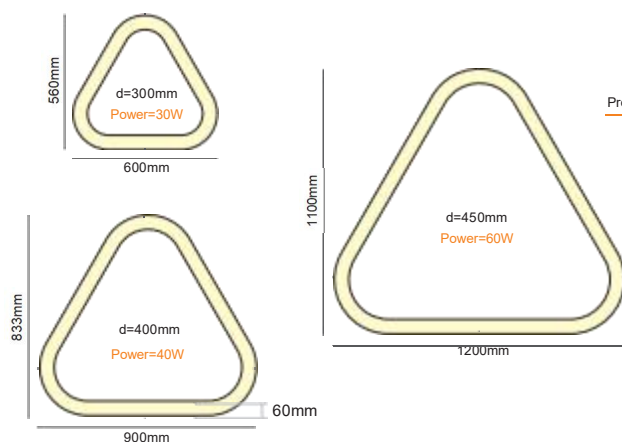

Circle-Pendant

- ◆ Diameter 0.45m/0.6m/0.9m/1.0m/1.2m/1.5m/1.8m/2.0m/2.4m/3.0m/4.0m/5.0m/6.0m/7.0m alternative ;
- ◆ Order without MOQ, 1 pcs is available ;
- ◆ Pendant/Surface mounted/Recessed installation ;
- ◆ Power supply built-in luminaire / ceiling box optional ;
- ◆ Luminaire efficacy up to 120 lm/W, uniform luminous area and no flicker ;
- ◆ High-quality surface treatment, colors of white/black /silver/gold and customized ;
- ◆ 0.45m~1.2m profile & cover 1 part design, more perfect visual performance ;
- ◆ 1.5m~7.0m parts-connection design, smaller package & cheaper shipment ;
- ◆ Dali/Push/Remote/Triac/0-10V/Tunable/Emergency dimming available ;
- ◆ Luminous area ratio at least 91.7% (eg. LC6060 LC6080) ;
- ◆ More convenient for connection & installation ;
- ◆ 5 years warranty .

Galaxy

Galaxy

Case 1: if the length < 1.5m, profile & cover is only 1 part ;

Case 2: if the length > 1.5m, profile is connected by parts .

Accessories

a/ mm	d/ mm	c/ mm	b/ mm
		900	
40	300	1000	
50	400	1100	
60	450	1200	
70	600	1300	
80	660	1400	
90	680	1500	
100	740	1600	
110	900	1700	200
120	1000	1800	
150	1060	1900	
	1200	2000	
		2200	
		2400	