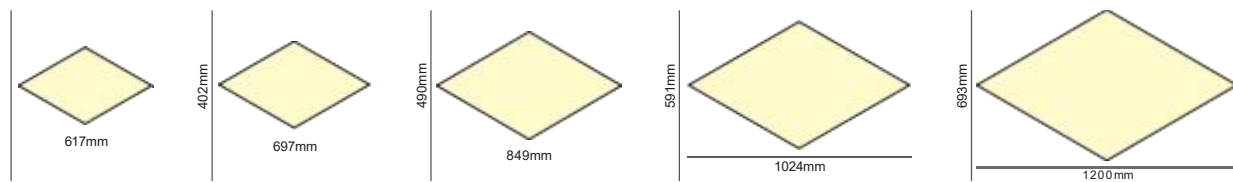

Sagittarius

Capricorn

Ordering code for Sagittarius series

*Lumens @4000K, CRI 80

Model	Item	Size/ mm	Power/W 1 pcs	Lumens / lm	Dimming	CCT	CRI	Input /VAC	Color	Certification
LCXX80	LCXX80-SA-617	H80xW356xL617	20	2000	Non Dali Push Triac 0-10V Remote Tunable Emergency	2700K 3000K 4000K 6000K 6500K RGB RGBW	>80 >90 >95	200-240 100-277	White Black Silver Gold	CE CB SAA RCM RoHS
	LCXX80-SA-697	H80xW402xL697	25	2500						
	LCXX80-SA-849	H80xW490xL849	35	3500						
	LCXX80-SA-1024	H80xW591xL1024	50	5000						
	LCXX80-SA-1200	H80xW693xL1200	70	7000						
LCXX100	LCXX100-SA-617	H100xW356xL617	20	2000	Non Dali Push Triac 0-10V Remote Tunable Emergency	2700K 3000K 4000K 6000K 6500K RGB RGBW	>80 >90 >95	200-240 100-277	White Black Silver Gold	CE CB SAA RCM RoHS
	LCXX100-SA-697	H100xW402xL697	25	2500						
	LCXX100-SA-849	H100xW490xL849	35	3500						
	LCXX100-SA-1024	H100xW591xL1024	50	5000						
	LCXX100-SA-1200	H100xW693xL1200	70	7000						

Ordering code for Capricorn series

*Lumens @4000K, CRI 80