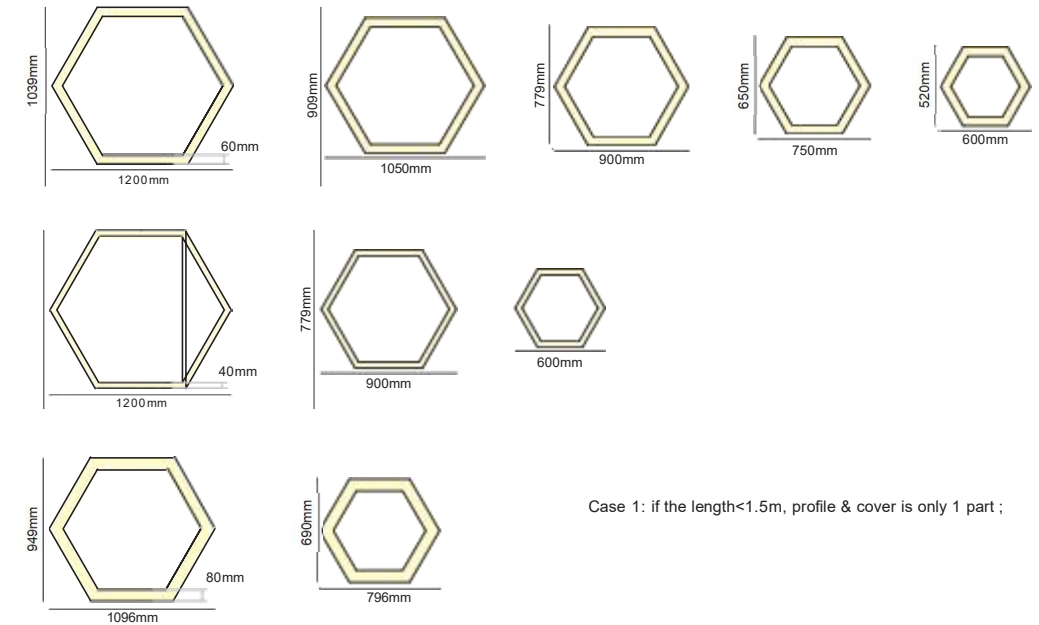

Case 1: if the length < 1.5m, profile & cover is only 1 part ;

Ordering code for Hexagon series - < 1.5M

*Lumens @4000K, CRI 80

Model	Item	Size/ mm	Power/W 1 pcs	Lumens / lm	Dimming	CCT	CRI	Input /VAC	Color	Certification
LCXX60	LC4060 - H-600	H60xW520xL600	13	1300	Non Dali Push Triac 0-10V Remote Tunable Emergency	2700K 3000K 4000K 6000K 6500K RGB RGBW	>80 >90 >95	200-240 100-277	White Black Silver Gold	CE CB SAA RCM RoHS
	LC4060 - H-900	H60xW779xL900	17	1700						
	LC4060 - H-1200	H60xW1039xL1200	20	2000						
	LC6060 - H-600	H60xW520xL600	25	2500						
	LC6060 - H-750	H60xW650xL750	30	3000						
	LC6060 - H-900	H60xW779xL900	30	3000						
	LC6060 - H-1050	H60xW909xL1050	45	4500						
	LC6060 - H-1200	H60xW1039xL1200	60	6000						
	LC8060 - H-796	H60xW690xL796	60	6000						
LCXX80	LC4080 - H-600	H80xW520xL600	13	1300	Non Dali Push Triac 0-10V Remote Tunable Emergency	2700K 3000K 4000K 6000K 6500K RGB RGBW	>80 >90 >95	200-240 100-277	White Black Silver Gold	CE CB SAA RCM RoHS
	LC4080 - H-900	H80xW779xL900	17	1700						
	LC4080 - H-1200	H80xW1039xL1200	20	2000						
	LC6080 - H-600	H80xW520xL600	25	2500						
	LC6080 - H-750	H80xW650xL750	30	3000						
	LC6080 - H-900	H80xW779xL900	30	3000						
	LC6080 - H-1050	H80xW909xL1050	45	4500						
	LC6080 - H-1200	H80xW1039xL1200	60	6000						
	LC8080 - H-796	H80xW690xL796	60	6000						
LCXX100	LC60100 - H-600	H100xW520xL600	25	2500	Non Dali Push Triac 0-10V Remote Tunable Emergency	2700K 3000K 4000K 6000K 6500K RGB RGBW	>80 >90 >95	200-240 100-277	White Black Silver Gold	CE CB SAA RCM RoHS
	LC60100 - H-900	H100xW779xL900	30	3000						
	LC60100 - H-1200	H100xW1039xL1200	60	6000