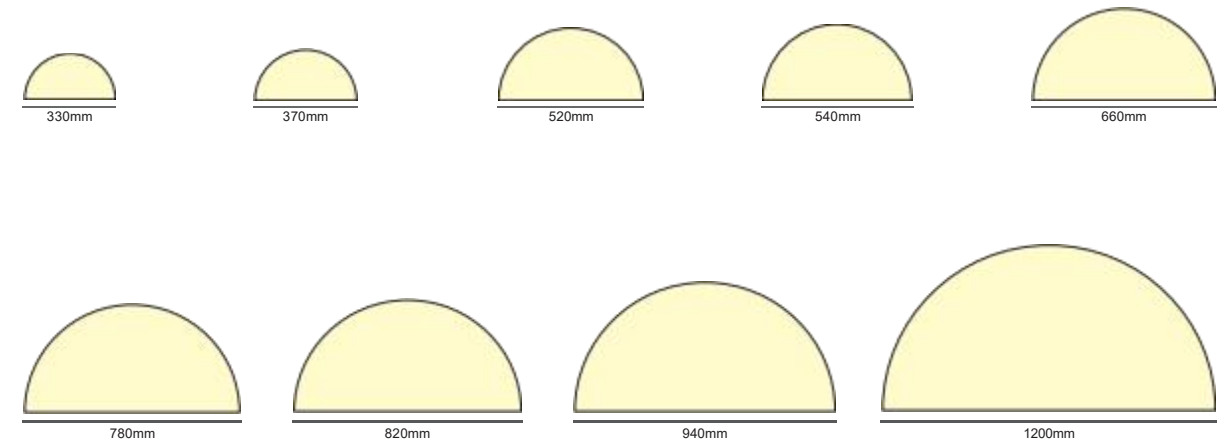

Libra

Sections

Ordering code for Libra series

*Lumens @4000K, CRI 80

Model	Item	Size/ mm	Power/W 1 pcs	Lumens / lm	Dimming	CCT	CRI	Input /VAC	Color	Certification
LCXX80	LCXX80 - LI-330	H80xW165xL330	8	800	Non Dali Push Triac 0-10V Remote Tunable Emergency	2700K 3000K 4000K 6000K 6500K RGB RGBW	>80 >90 >95	200 -240 100 -277	White Black Silver Gold	CE CB SAA RCM RoHS
	LCXX80 - LI-370	H80xW185xL370	10	1000						
	LCXX80 - LI-520	H80xW260xL520	18	1800						
	LCXX80 - LI-540	H80xW270xL540	20	2000						
	LCXX80 - LI-660	H80xW330xL660	30	3000						
	LCXX80 - LI-780	H80xW390xL780	40	4000						
	LCXX80 - LI-820	H80xW410xL820	45	4500						
	LCXX80 - LI-940	H80xW470xL940	60	6000						
LCXX100	LCXX100 - LI-330	H100xW165xL330	8	800	Non Dali Push Triac 0-10V Remote Tunable Emergency	2700K 3000K 4000K 6000K 6500K RGB RGBW	>80 >90 >95	200 -240 100 -277	White Black Silver Gold	CE CB SAA RCM RoHS
	LCXX100 - LI-370	H100xW185xL370	10	1000						
	LCXX100 - LI-520	H100xW260xL520	18	1800						
	LCXX100 - LI-540	H100xW270xL540	20	2000						
	LCXX100 - LI-660	H100xW330xL660	30	3000						
	LCXX100 - LI-780	H100xW390xL780	40	4000						
	LCXX100 - LI-820	H100xW410xL820	45	4500						
	LCXX100 - LI-940	H100xW470xL940	60	6000						
LCXX100 - LI-1200	H100xW600xL1200	100	10000							

Accessories