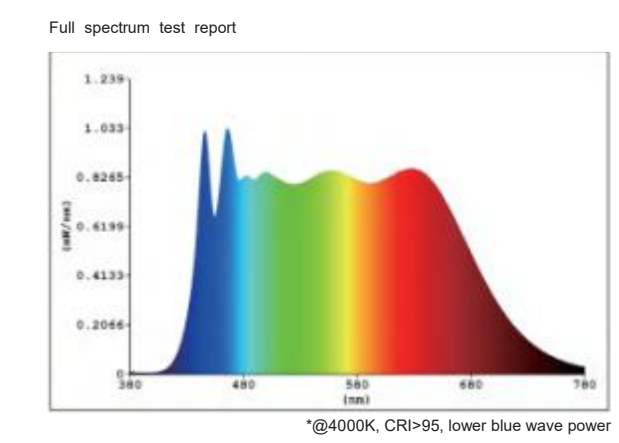

Optical parameters