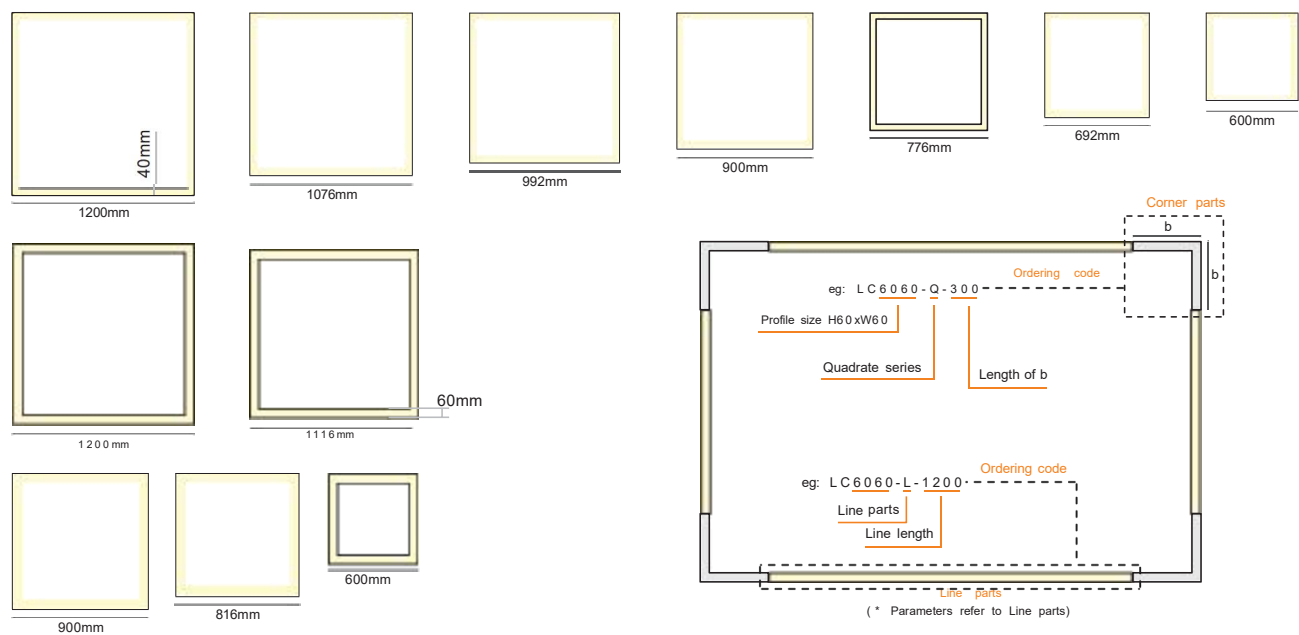

Accessories