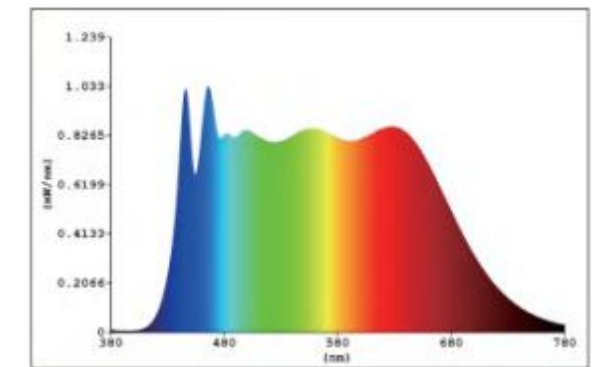

Optical parameters

Full spectrum test report

*@4000K, CRI>95, lower blue wave power