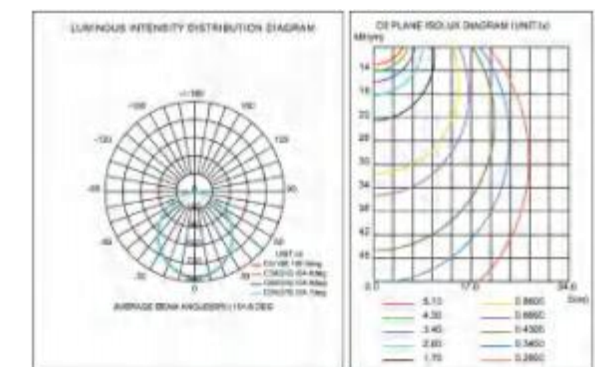

IES test report