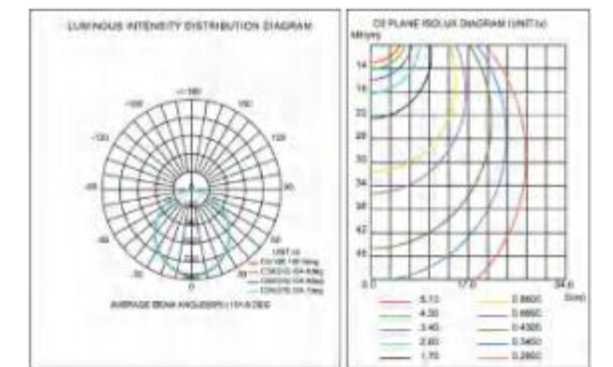

IES test report