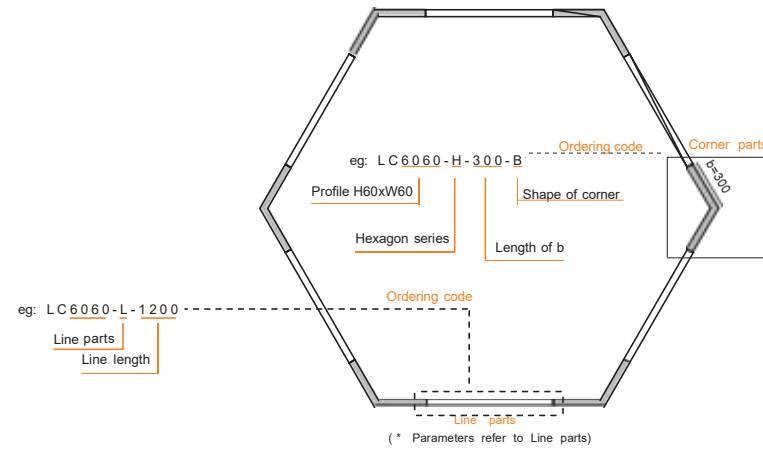

Sections

Case 2: if the length>1.5m, profile is connected by parts .

Corners for more shapes