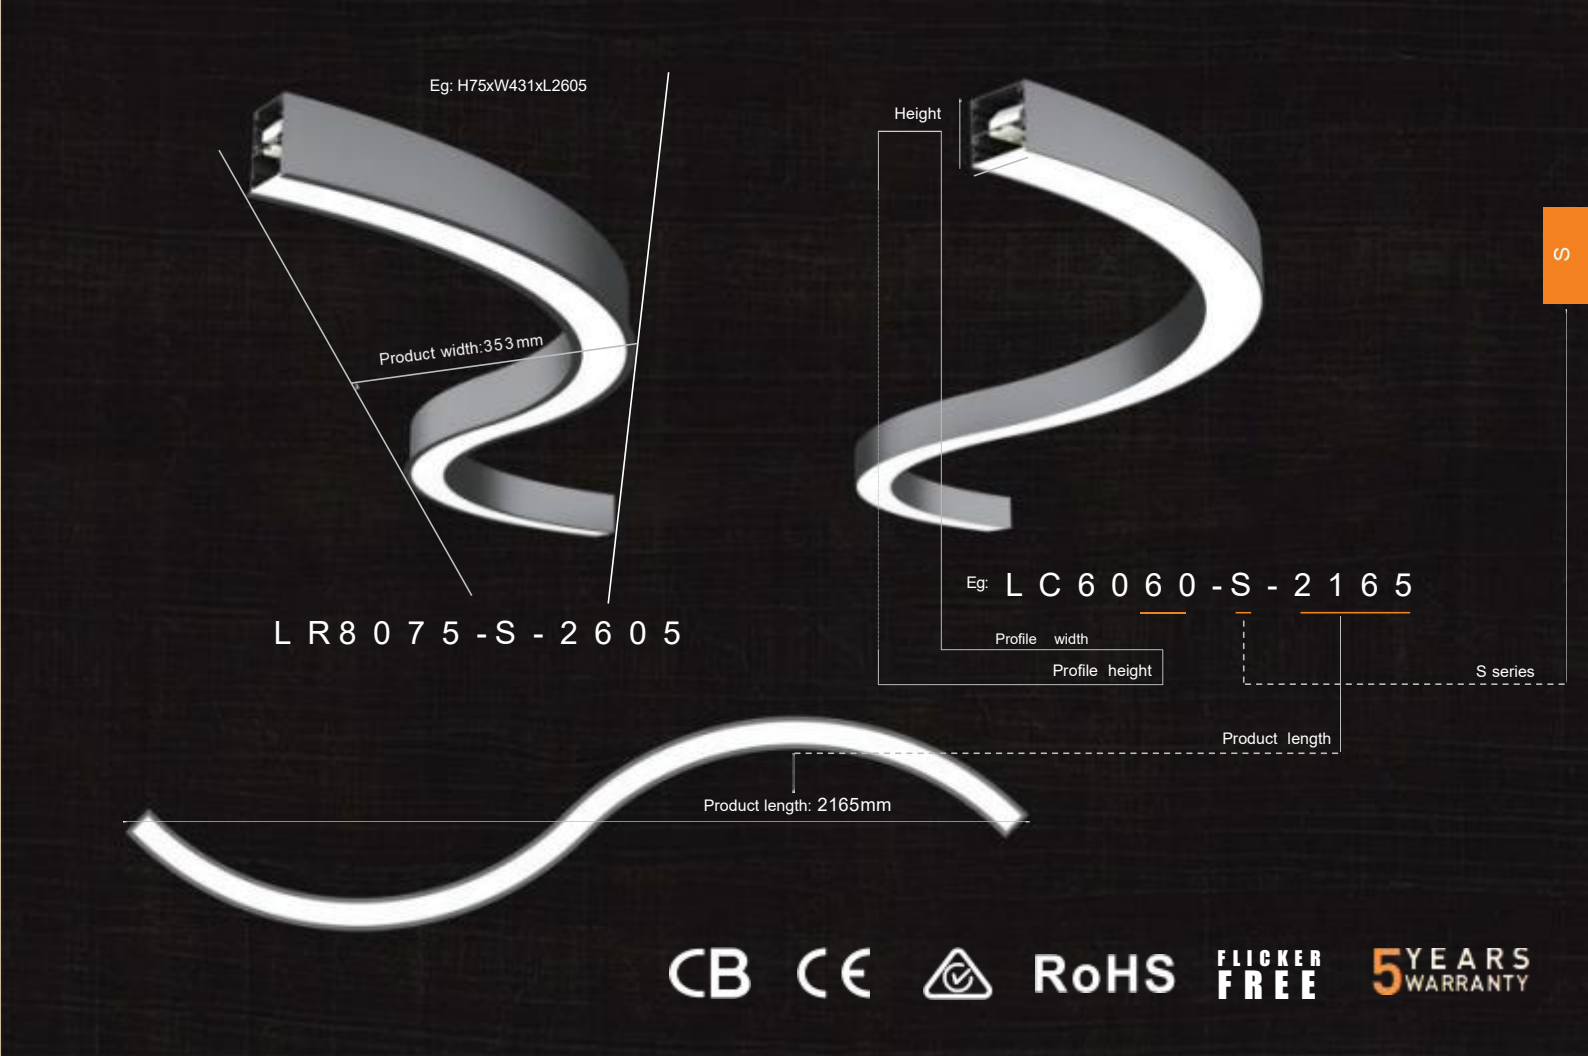

Accessories

Pendant suit 	Recessed clip - P
Ceiling box 	Recessed clip - R
Ceiling clip 	Terminal box
Connectors 	Soft cover

Optical parameters

Full spectrum test report

IES test report