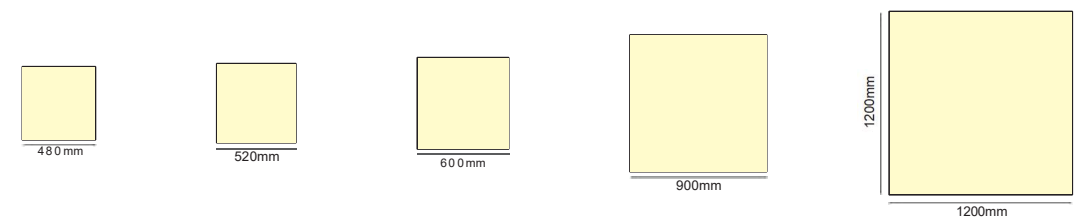

Ordering code for Leo series

*Lumens @4000K, CRI 80

Model	Item	Size/ mm	Power/W 1 pcs	Lumens / lm	Dimming	CCT	CRI	Input /VAC	Color	Certification
LCXX80	LCXX80 - LE-466	H80xW404xL466	25	2500	Non Dali Push Triac 0-10V Remote Tunable Emergency	2700K 3000K 4000K 6000K 6500K RGB RGBW	>80 >90 >95	200 -240 100 -277	White Black Silver Gold	CE CB SAA RCM RoHS
	LCXX80 - LE-616	H80xW534xL616	40	4000						
	LCXX80 - LE-812	H80xW703xL812	75	7500						
	LCXX80 - LE-916	H80xW793xL916	90	9000						
	LCXX80 - LE-1066	H80xW923xL1066	120	12000						
	LCXX80 - LE-1200	H80xW1039xL1200	160	16000						
LCXX100	LCXX100 - LE-466	H100xW404xL466	25	2500						
	LCXX100 - LE-616	H100xW534xL616	40	4000						
	LCXX100 - LE-812	H100xW703xL812	75	7500						
	LCXX100 - LE-916	H100xW793xL916	90	9000						
	LCXX100 - LE-1066	H100xW923xL1066	120	12000						
	LCXX100 - LE-1200	H100xW1039xL1200	160	16000						

Ordering code for Virgo series

*Lumens @4000K, CRI 80

Model	Item	Size/ mm	Power/W 1 pcs	Lumens / lm	Dimming	CCT	CRI	Input /VAC	Color	Certification	
LCXX80	LCXX80 -VI-480	H80xW480xL480	40	4000	Non Dali Push Triac 0-10V Remote Tunable Emergency	2700K 3000K 4000K 6000K 6500K RGB RGBW	>80 >90 >95	200 -240 100 -277	White Black Silver Gold	CE CB SAA RCM RoHS	
	LCXX80 -VI-520	H80xW520xL520	50	5000							
	LCXX80 -VI-600	H80xW600xL600	60	6000							
	LCXX80 -VI-900	H80xW900xL900	140	14000							
	LCXX80 -VI-1200	H80xW1200xL1200	250	25000							
	LCXX100	LCXX100 -VI-480	H100xW480xL480	40							4000
LCXX100 -VI-520		H100xW520xL520	50	5000							
LCXX100 -VI-600		H100xW600xL600	60	6000							
LCXX100 -VI-900		H100xW900xL900	140	14000							
LCXX100 -VI-1200		H100xW1200xL1200	250	25000