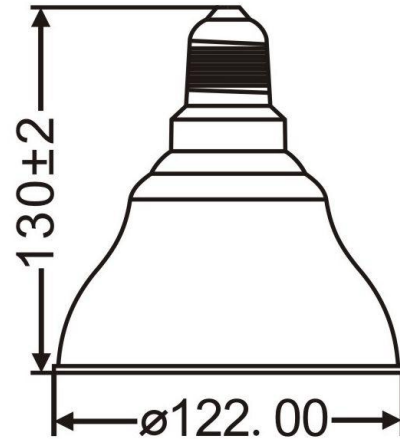

Canada GL Lighting Technology Inc.

7351 Victoria Park Ave, Unit 3, Markham, ON, Canada, L3R 3A5
T: 905-604-1000 | F: 1-866-756-3987 | sales@gl-light.ca | www.gl-light.ca

GLPAR38-22W

Features

- Super Bright COB-LED 18X4X0.5W.
- E26 Medium Base,direct Lamp replacement .
- Excellent pure aluminiumheat sink.
- Input voltage:120Vac ,60Hz,Dimmable .
- Beam Angle 38° .

Order Code	Watts	CCT	Lumens
GLPAR38-22W-WW	22W± 5%	2900-3100K	1700
GLPAR38-22W-CW		5000-5500K	1800